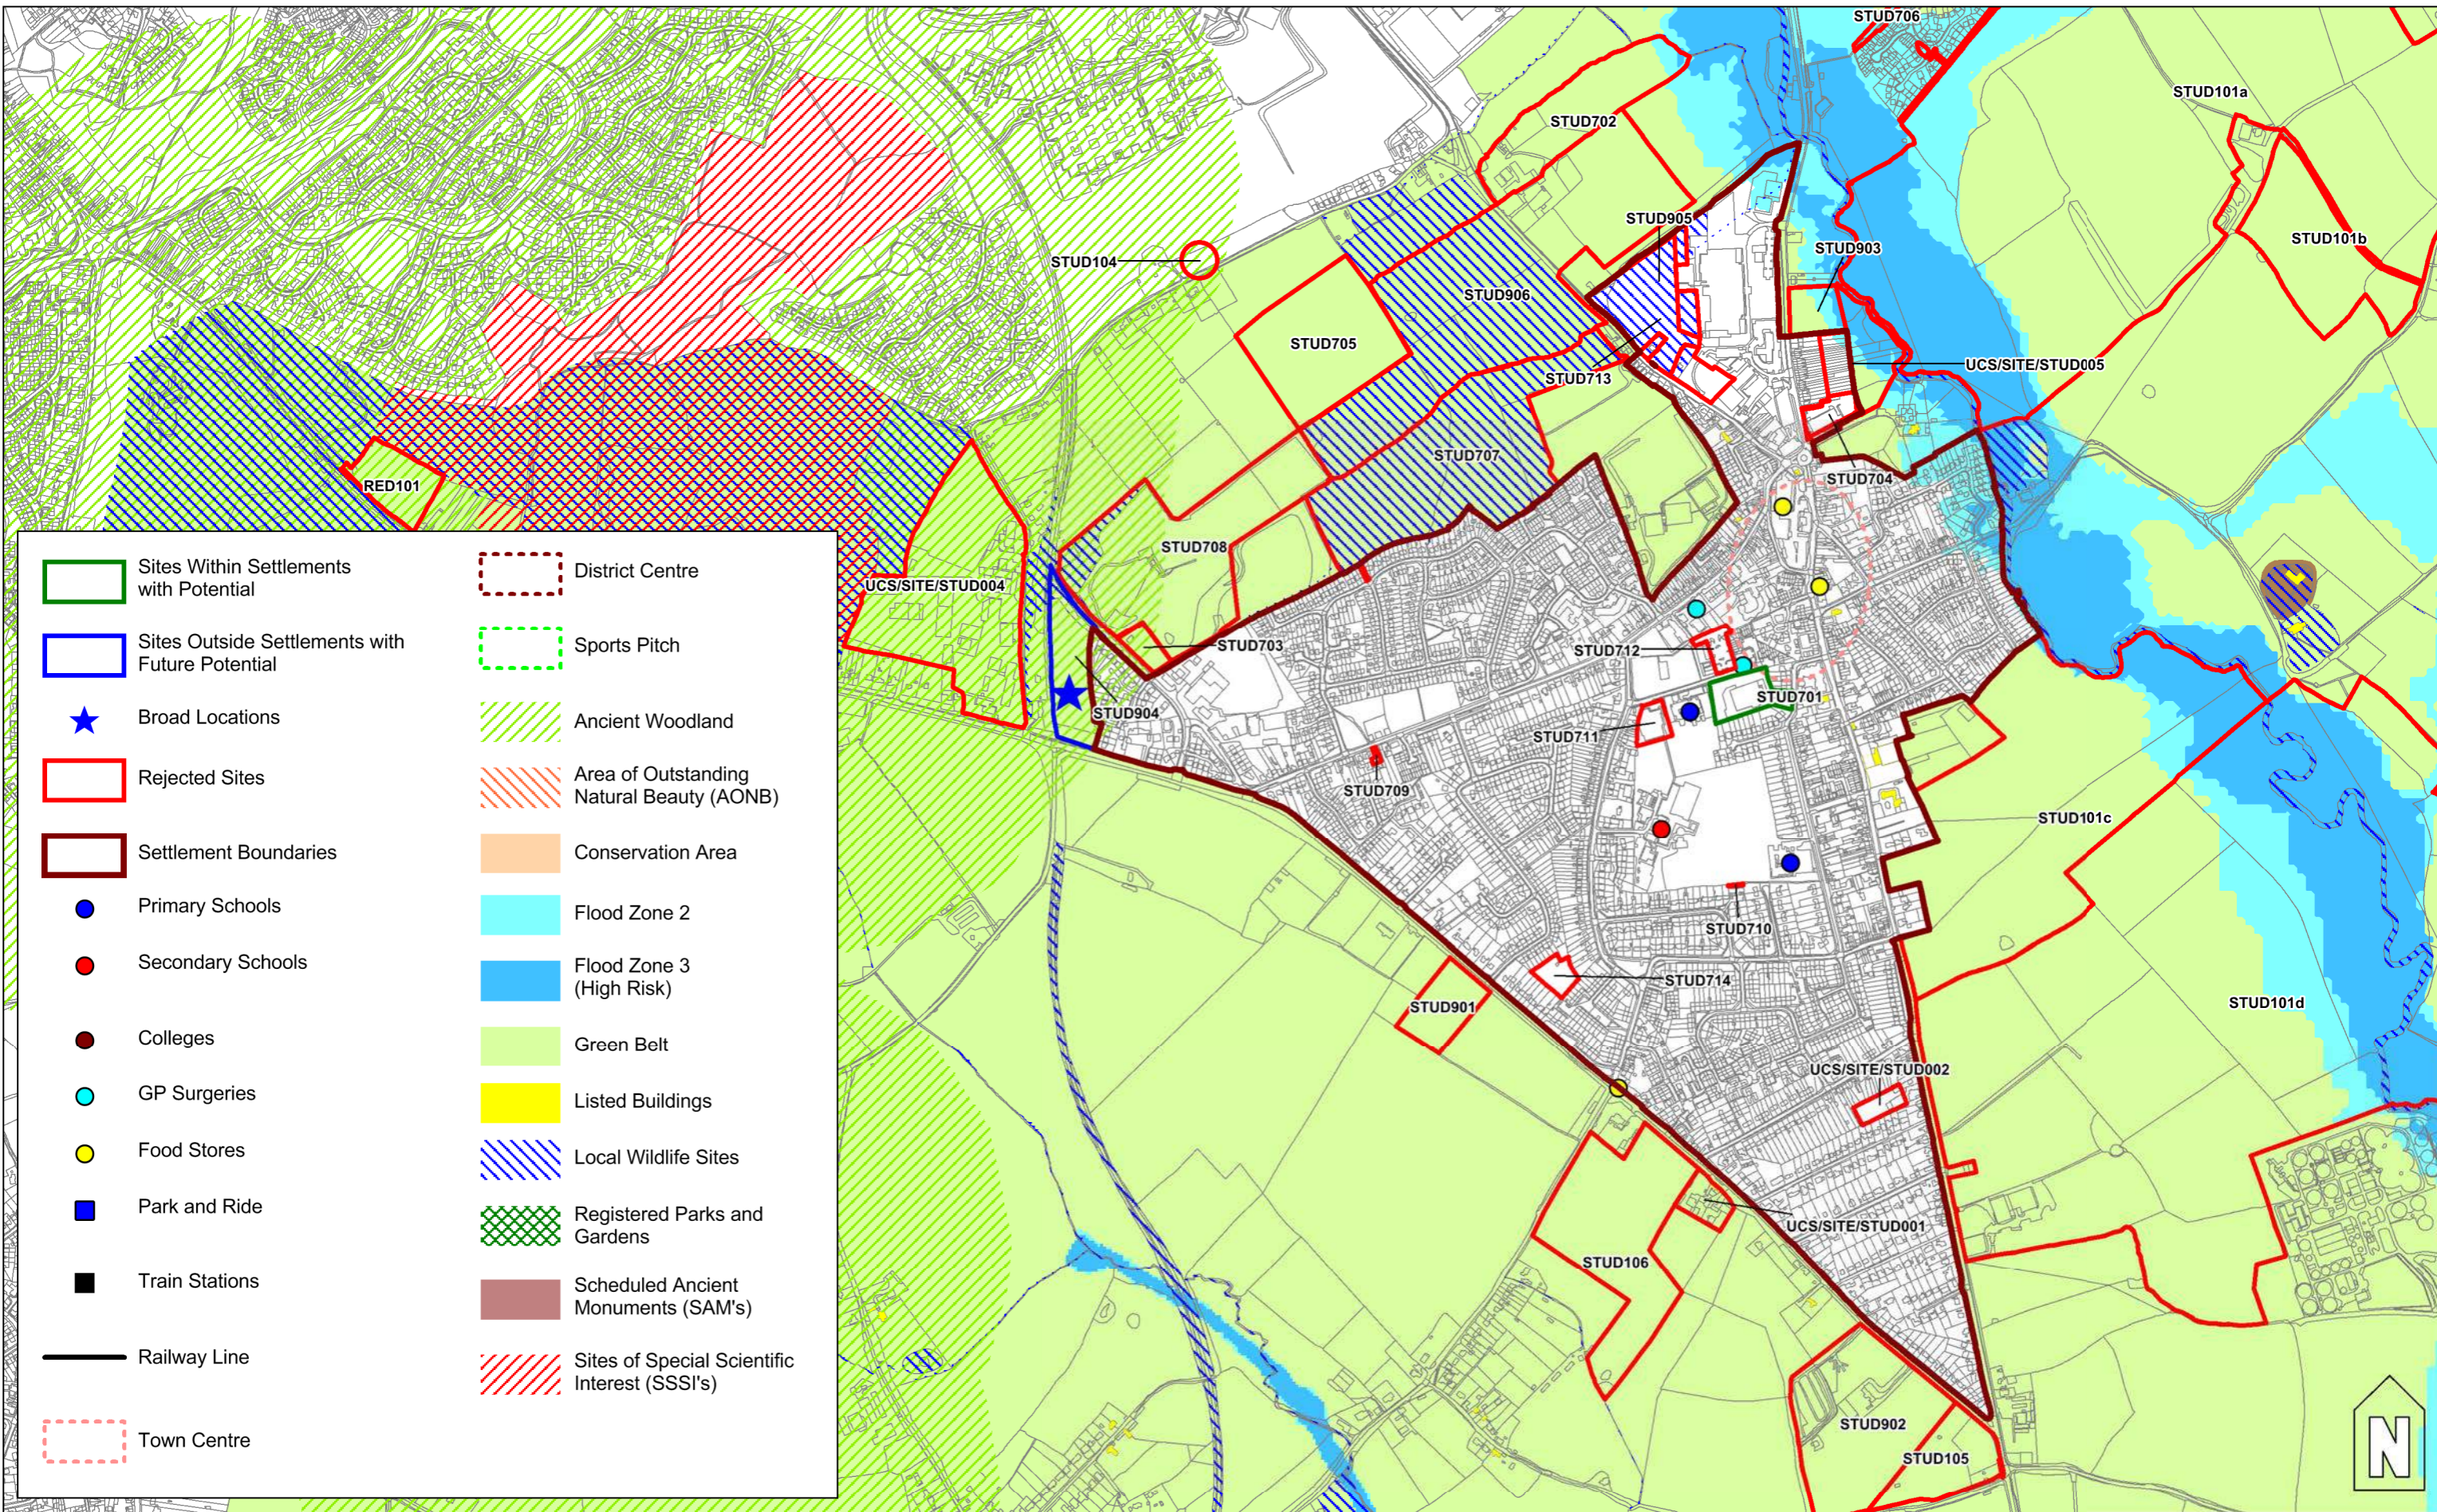

Stratford-upon-Avon

1:10,500

Stratford-upon-Avon

1:10,500

Reproduced from/based upon Ordnance Survey material with the permission of Ordnance Survey on behalf of the Controller of Her Majesty's Stationery Office © Crown copyright. Unauthorised reproduction infringes Crown copyright and may lead to prosecution or civil proceedings. © Stratford-on-Avon District Council. 100024287. 2012