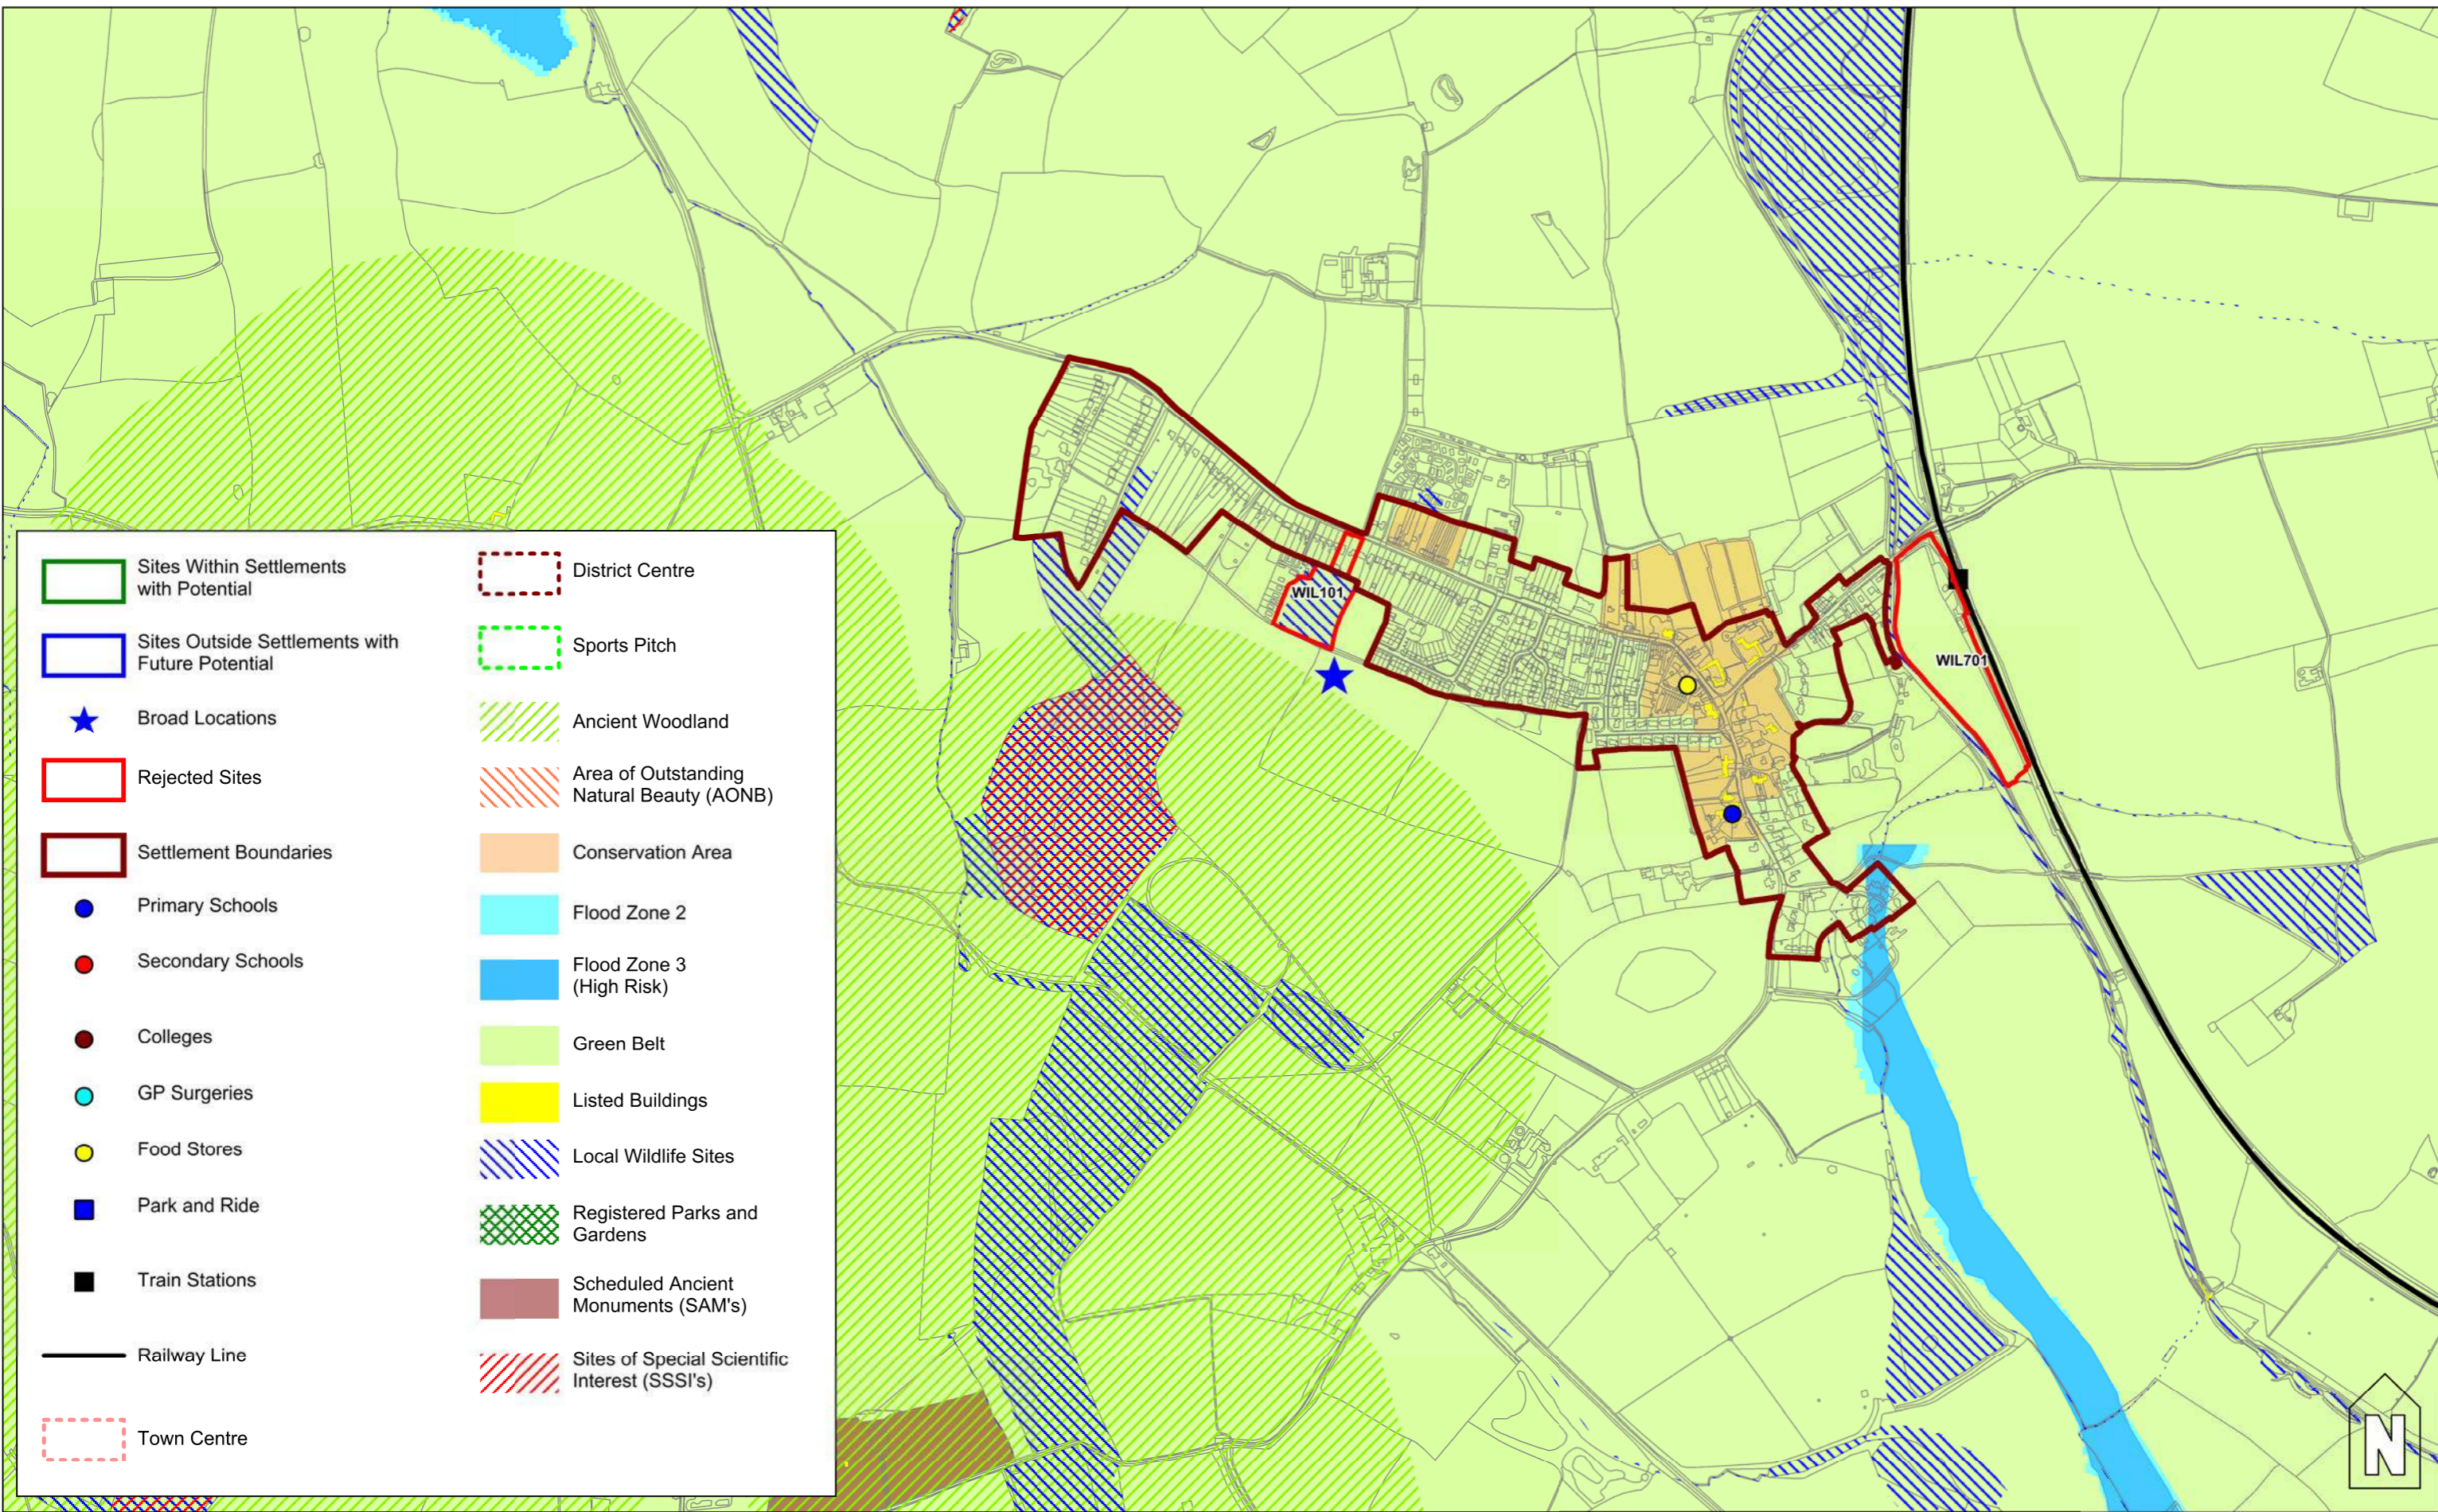

Wilmcote

1:10,500 @ A3

Reproduced from/based upon Ordnance Survey material with the permission of Ordnance Survey on behalf of the Controller of Her Majesty's Stationery Office © Crown copyright. Unauthorised reproduction infringes Crown copyright and may lead to prosecution or civil proceedings. © Stratford-on-Avon District Council. 100024287. 2012