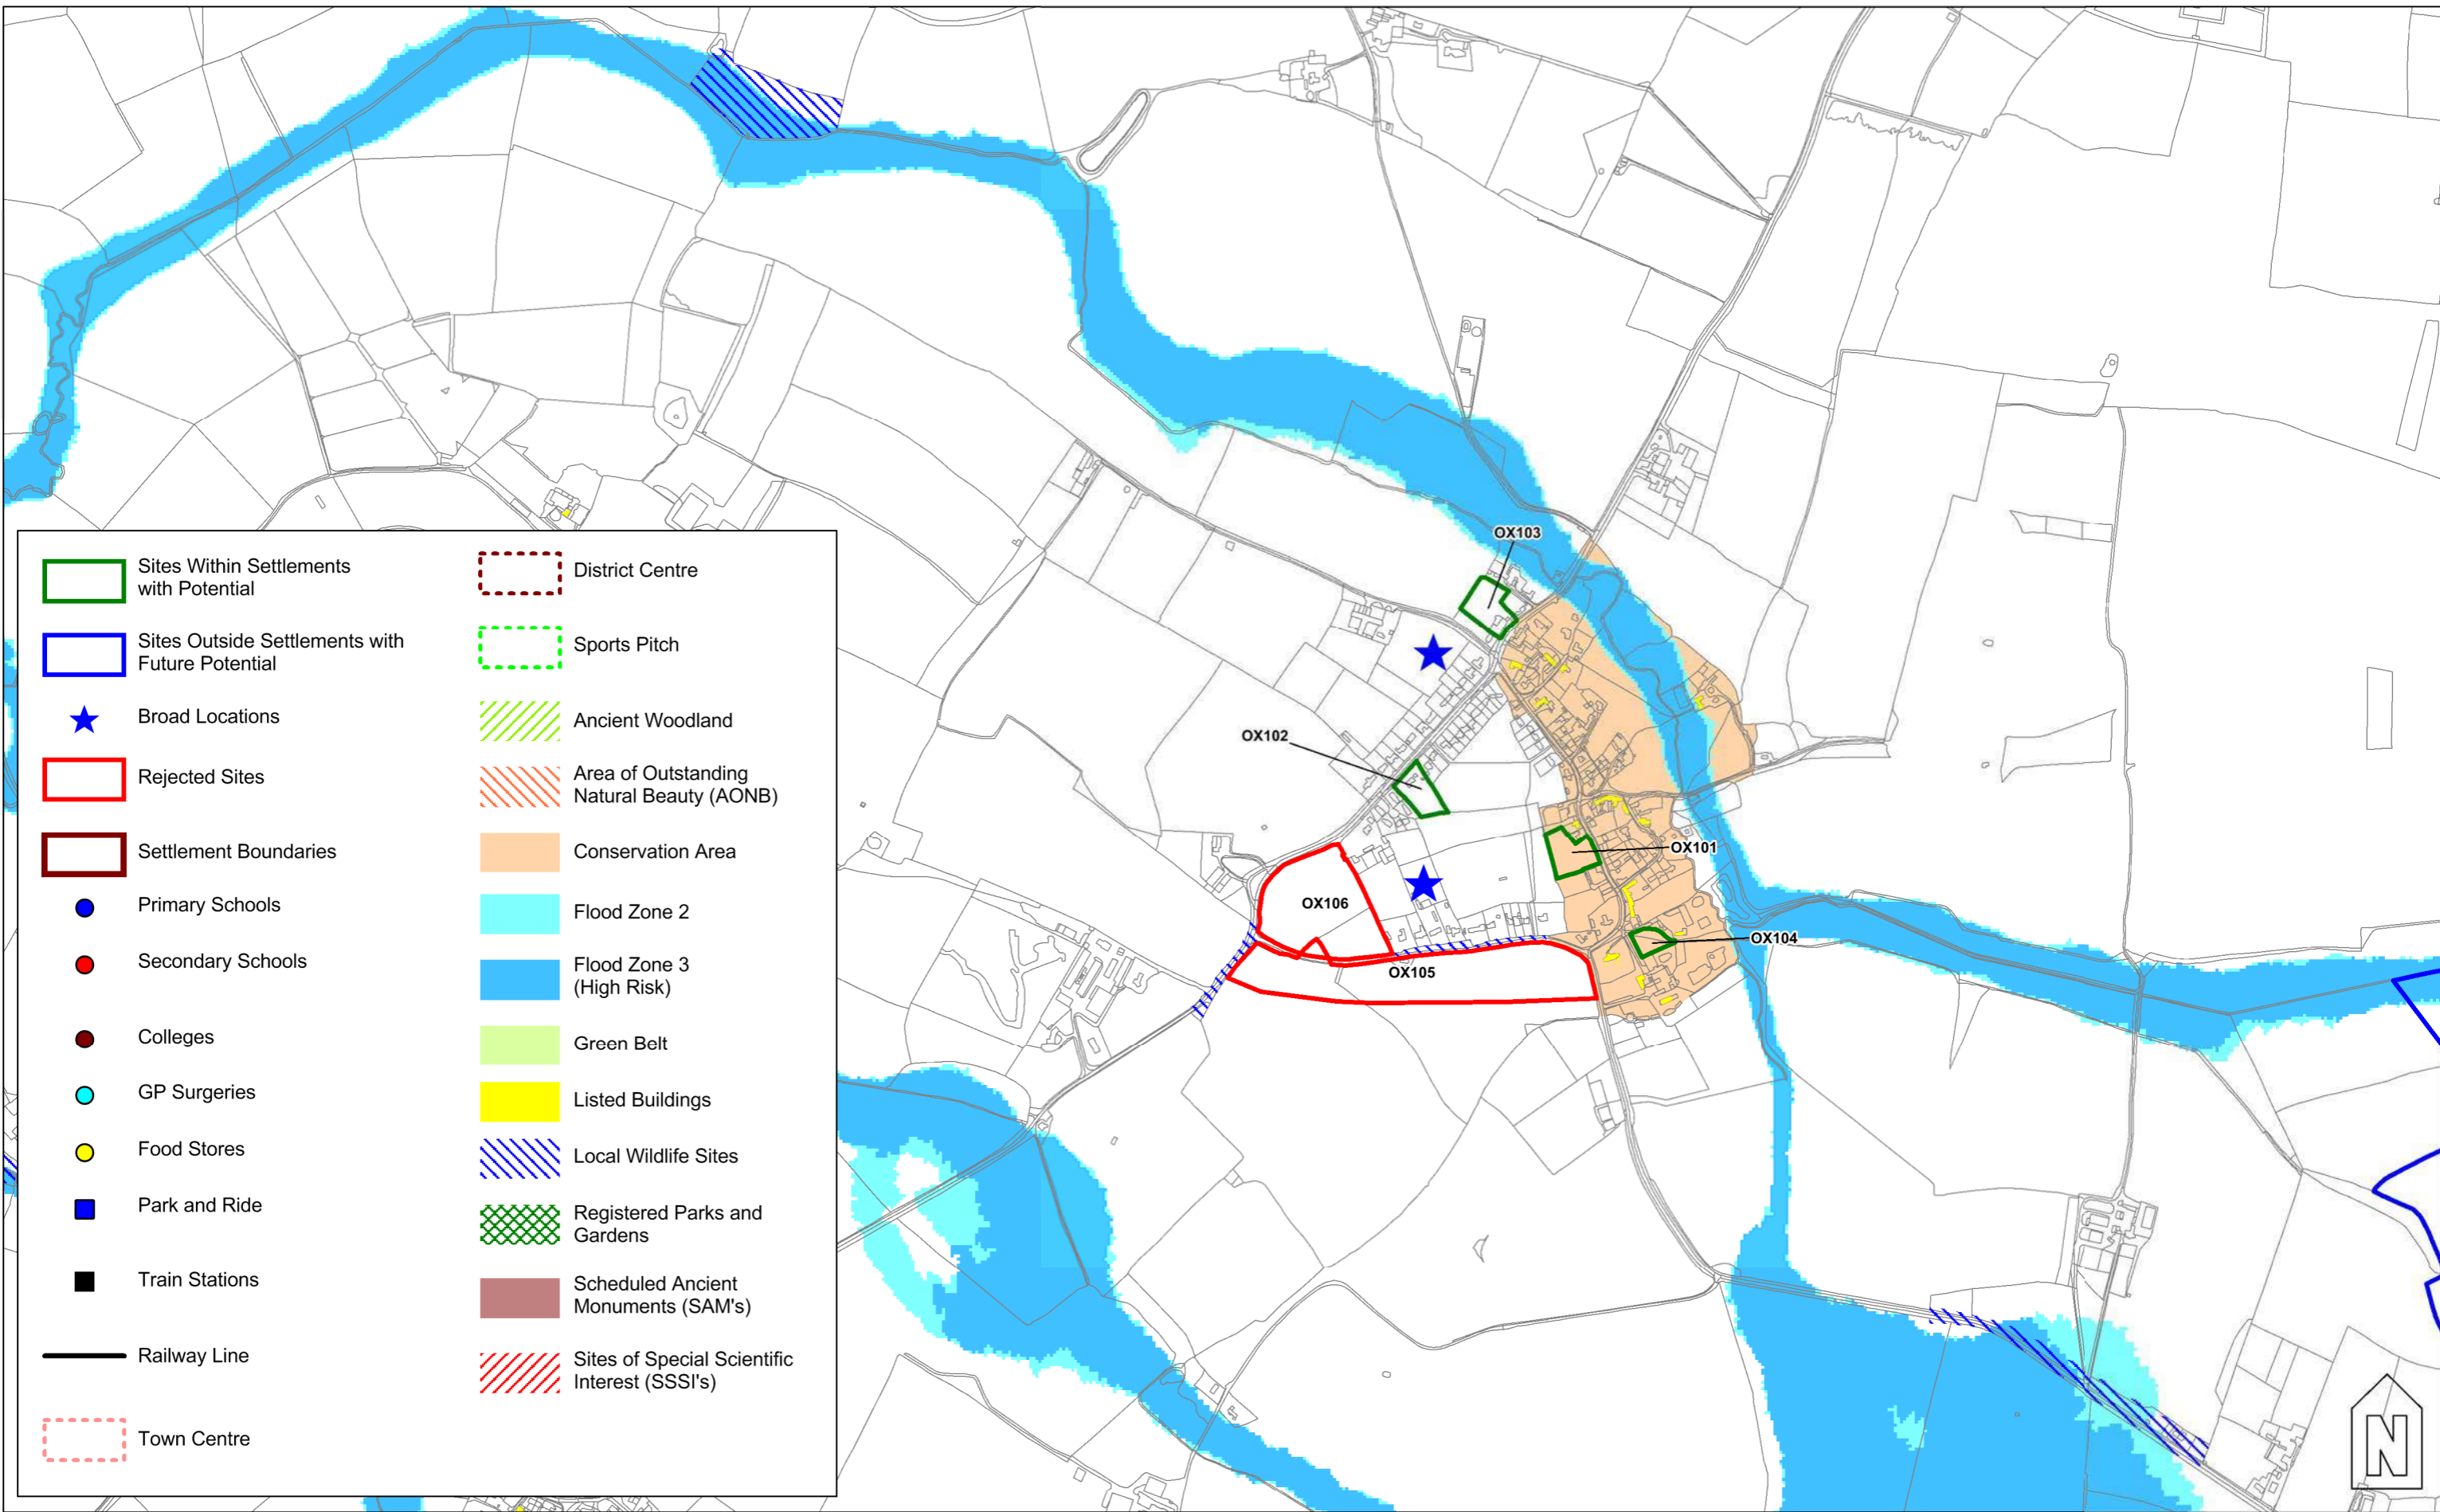

Oxhill

1:10,000 @ A3