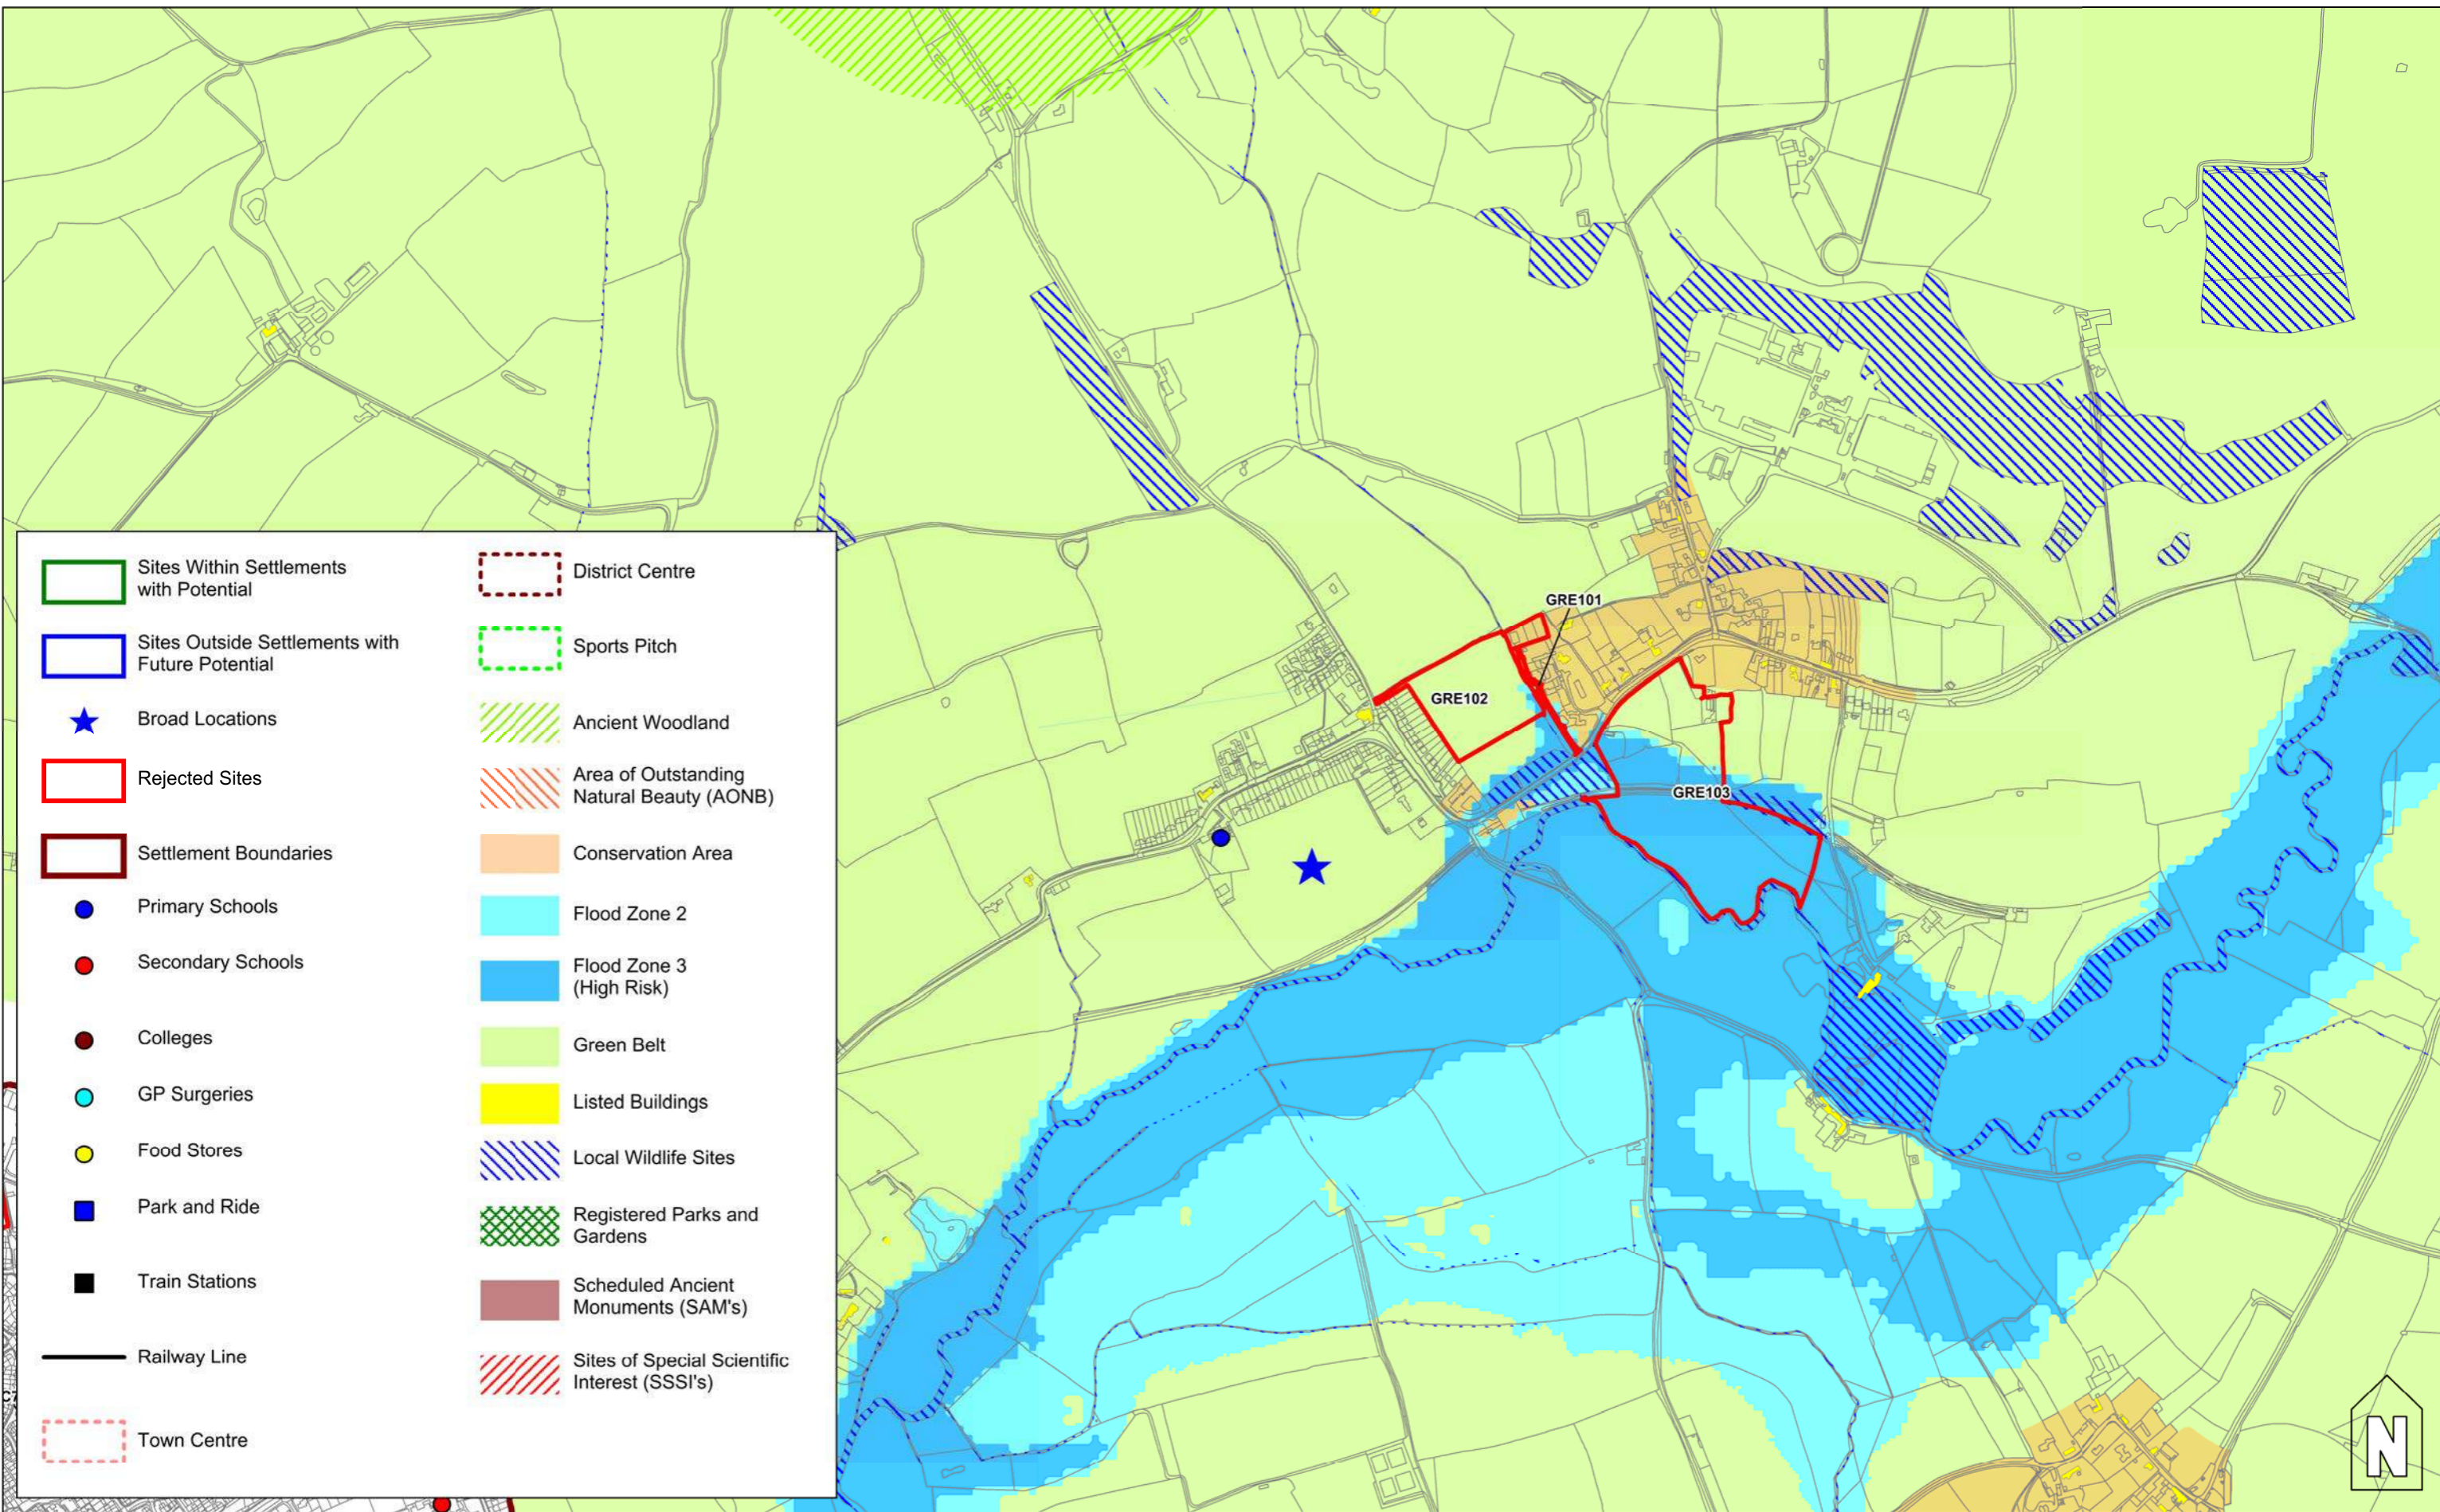

Great Alne

1:10,000 @ A3