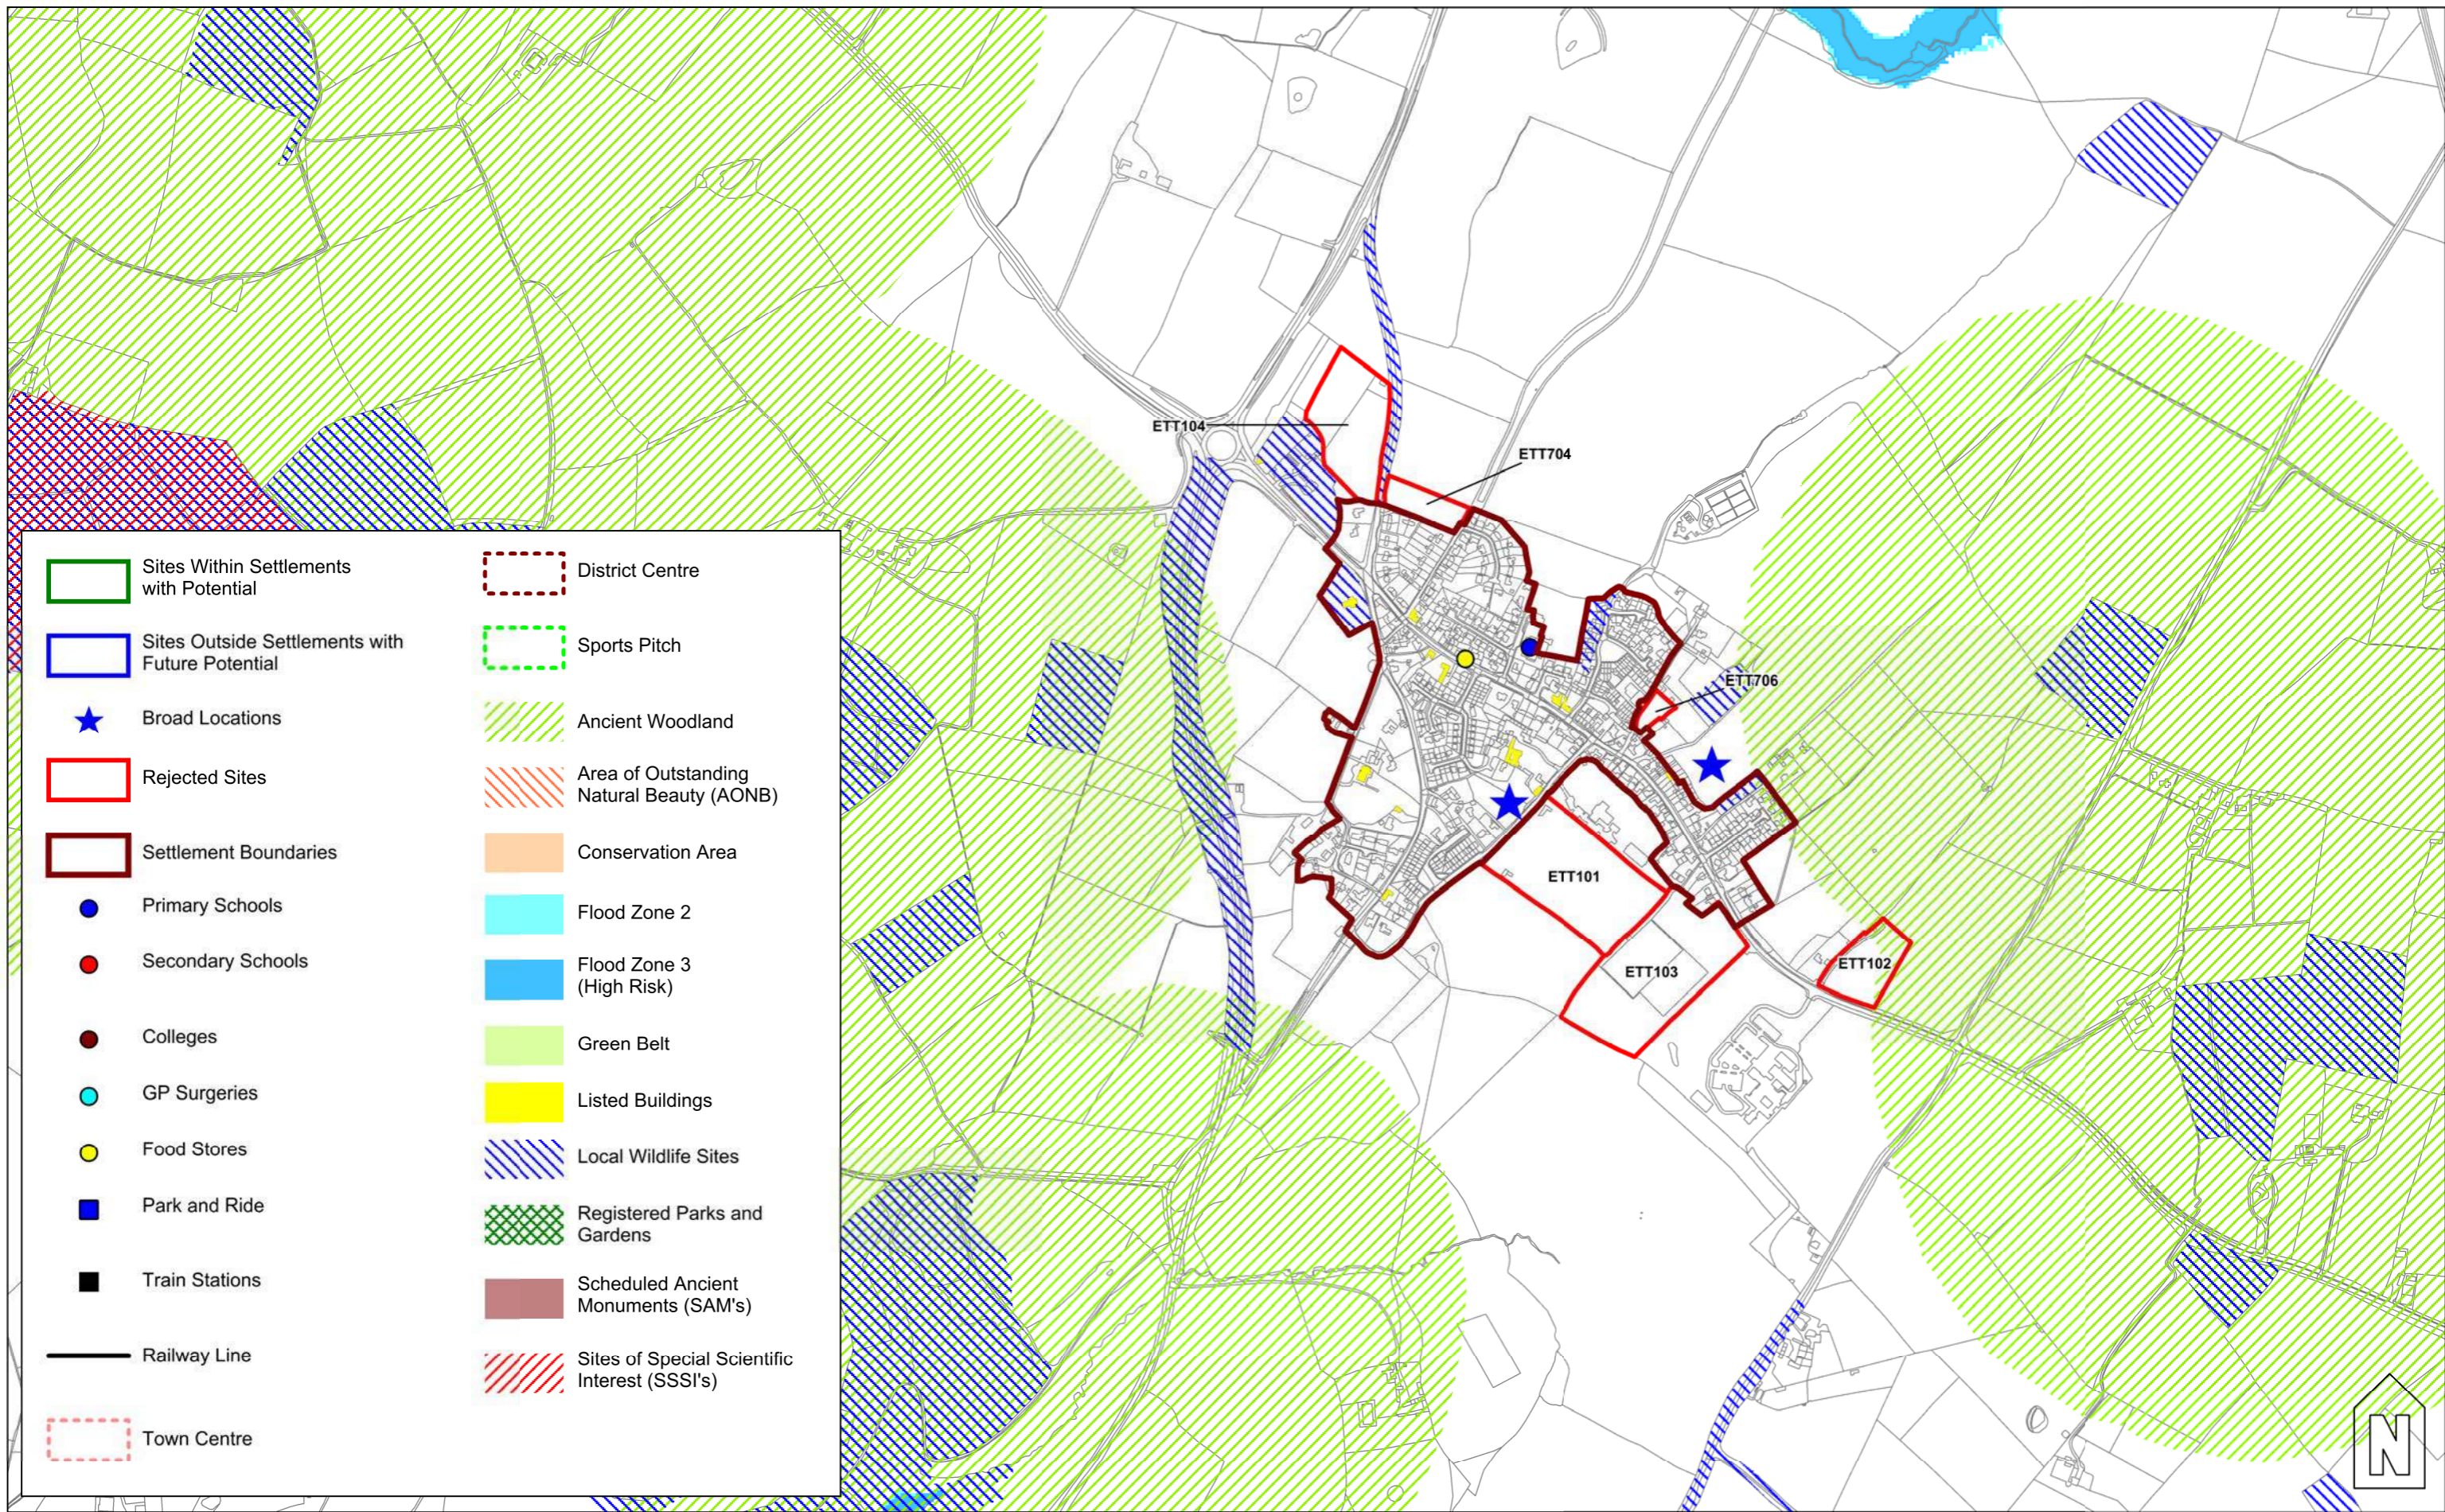

Ettington

1:10,000 @ A3

Reproduced from/based upon Ordnance Survey material with the permission of Ordnance Survey on behalf of the Controller of Her Majesty's Stationery Office © Crown copyright. Unauthorised reproduction infringes Crown copyright and may lead to prosecution or civil proceedings. © Stratford-on-Avon District Council. 100024287. 2012