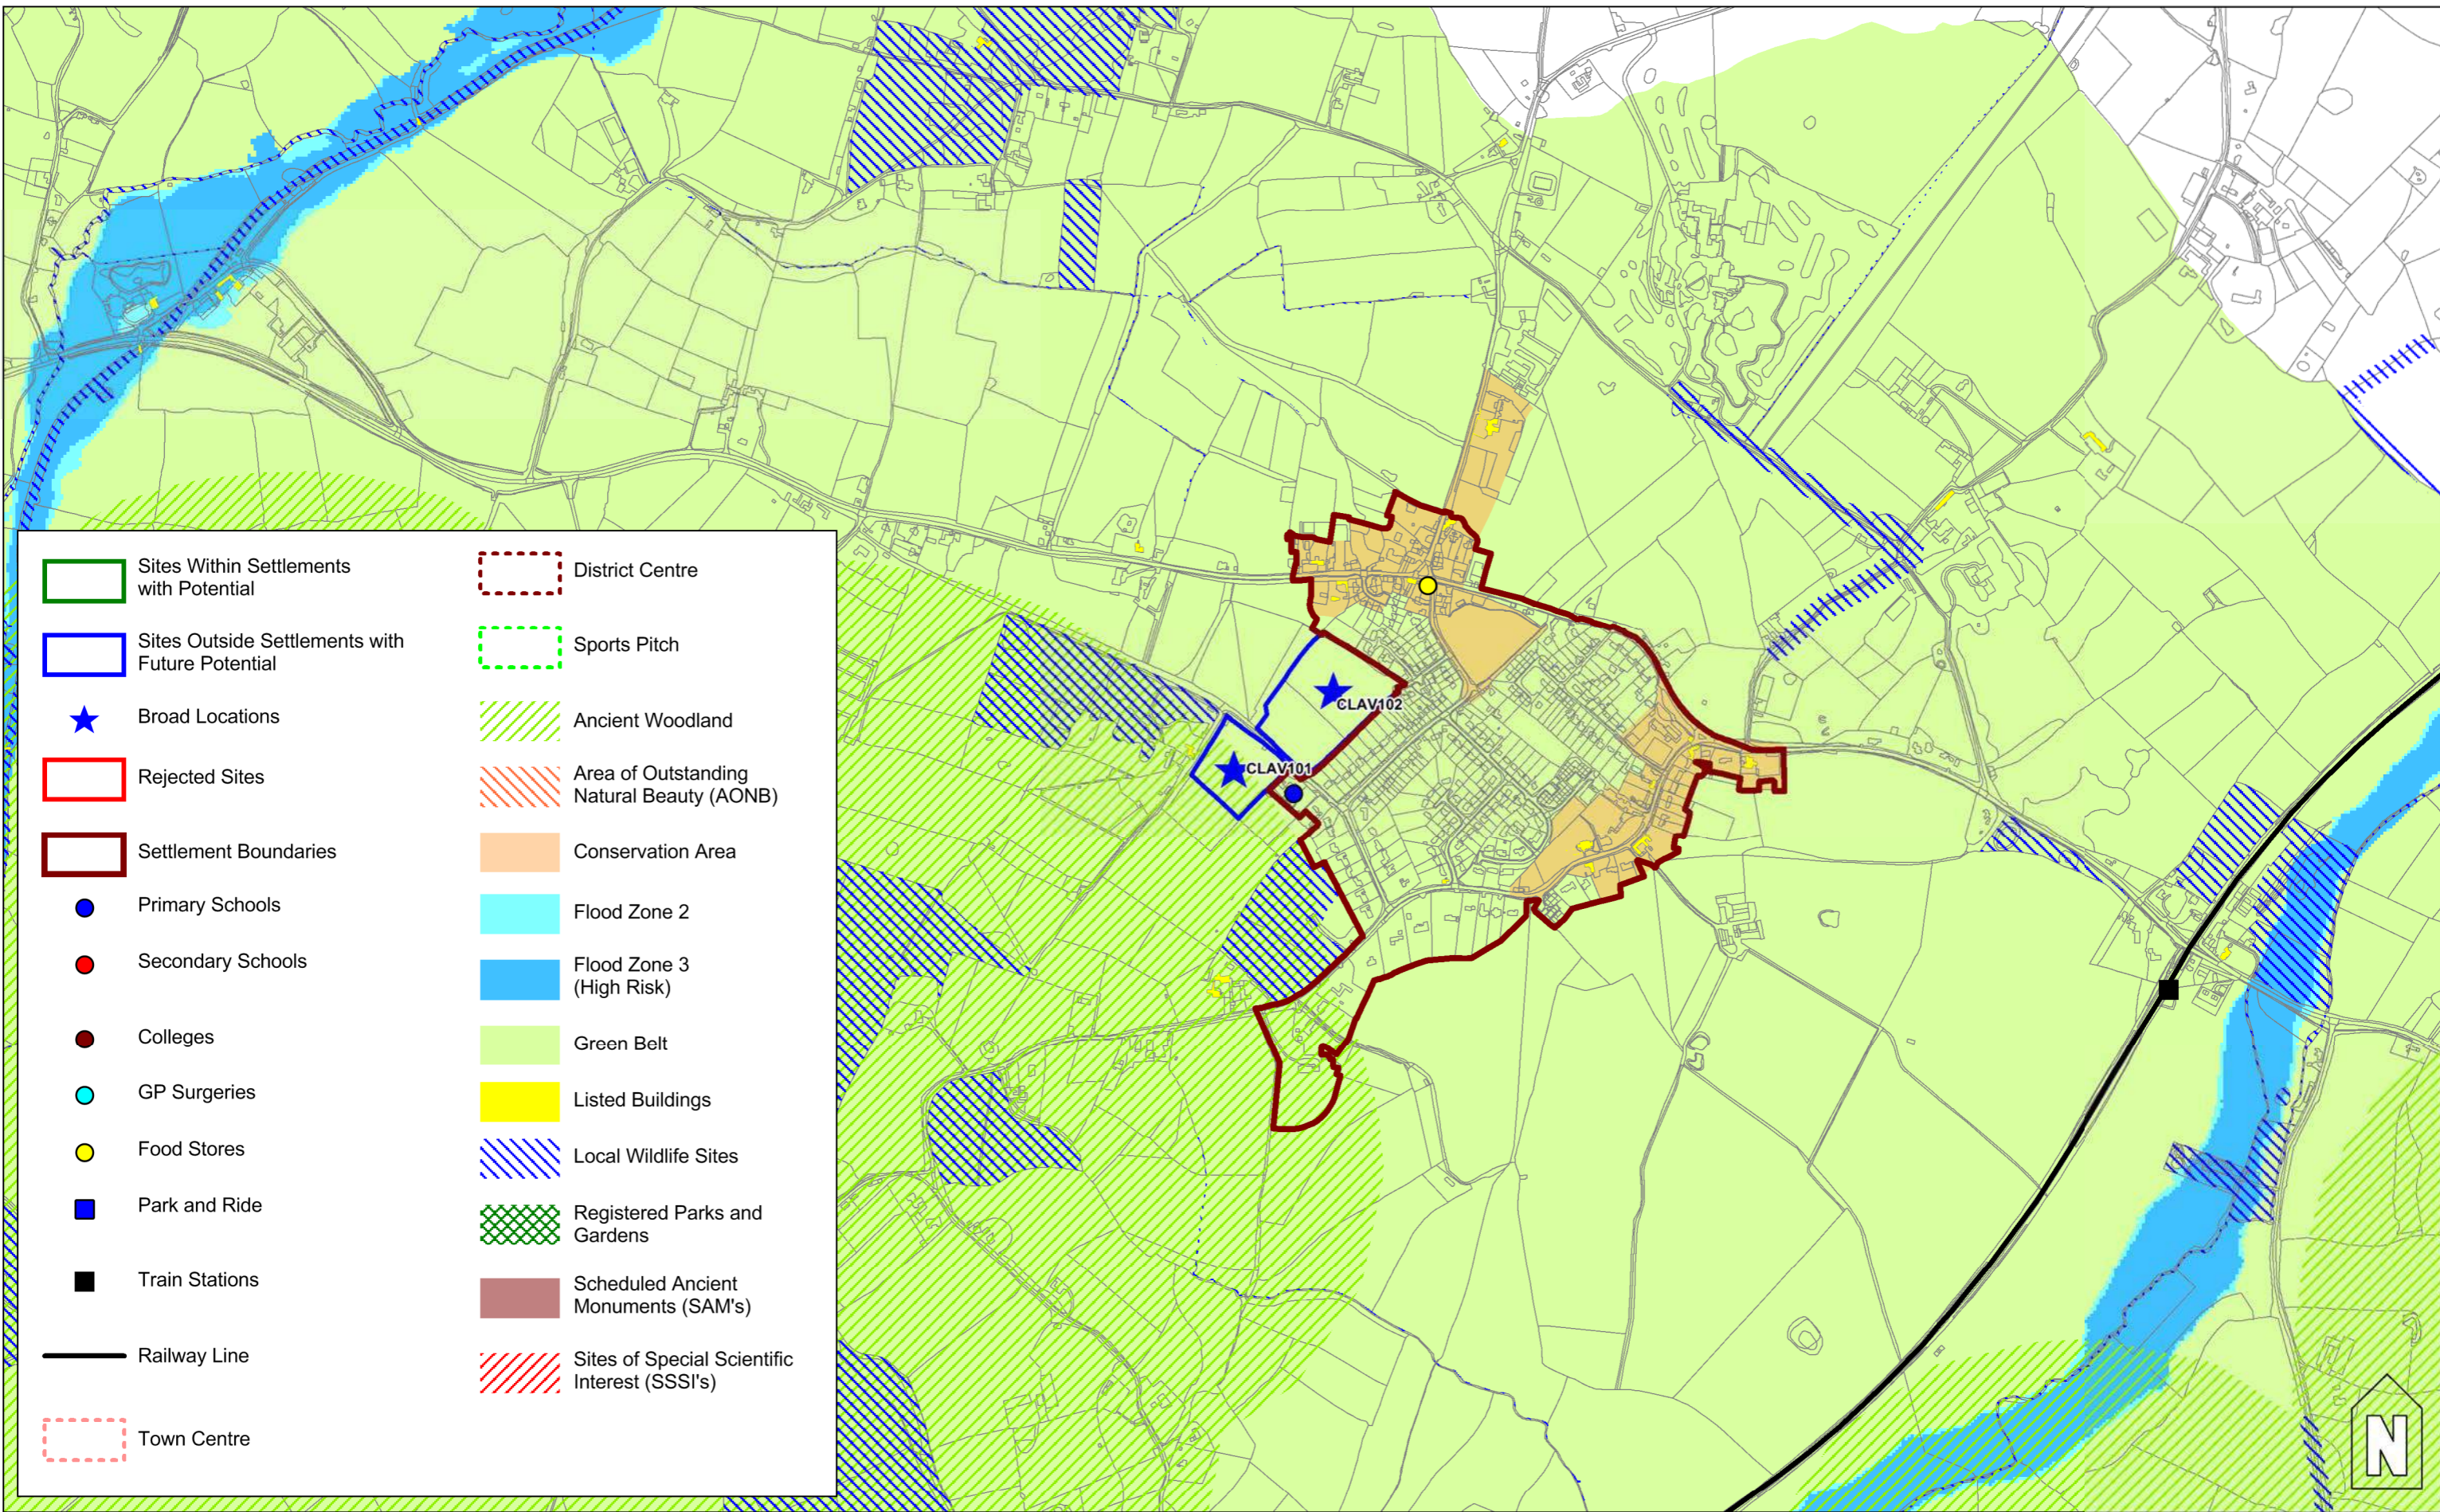

Claverdon

1:10,000 @ A3

Reproduced from/based upon Ordnance Survey material with the permission of Ordnance Survey on behalf of the Controller of Her Majesty's Stationery Office © Crown copyright. Unauthorised reproduction infringes Crown copyright and may lead to prosecution or civil proceedings. © Stratford-on-Avon District Council. 100024287. 2012