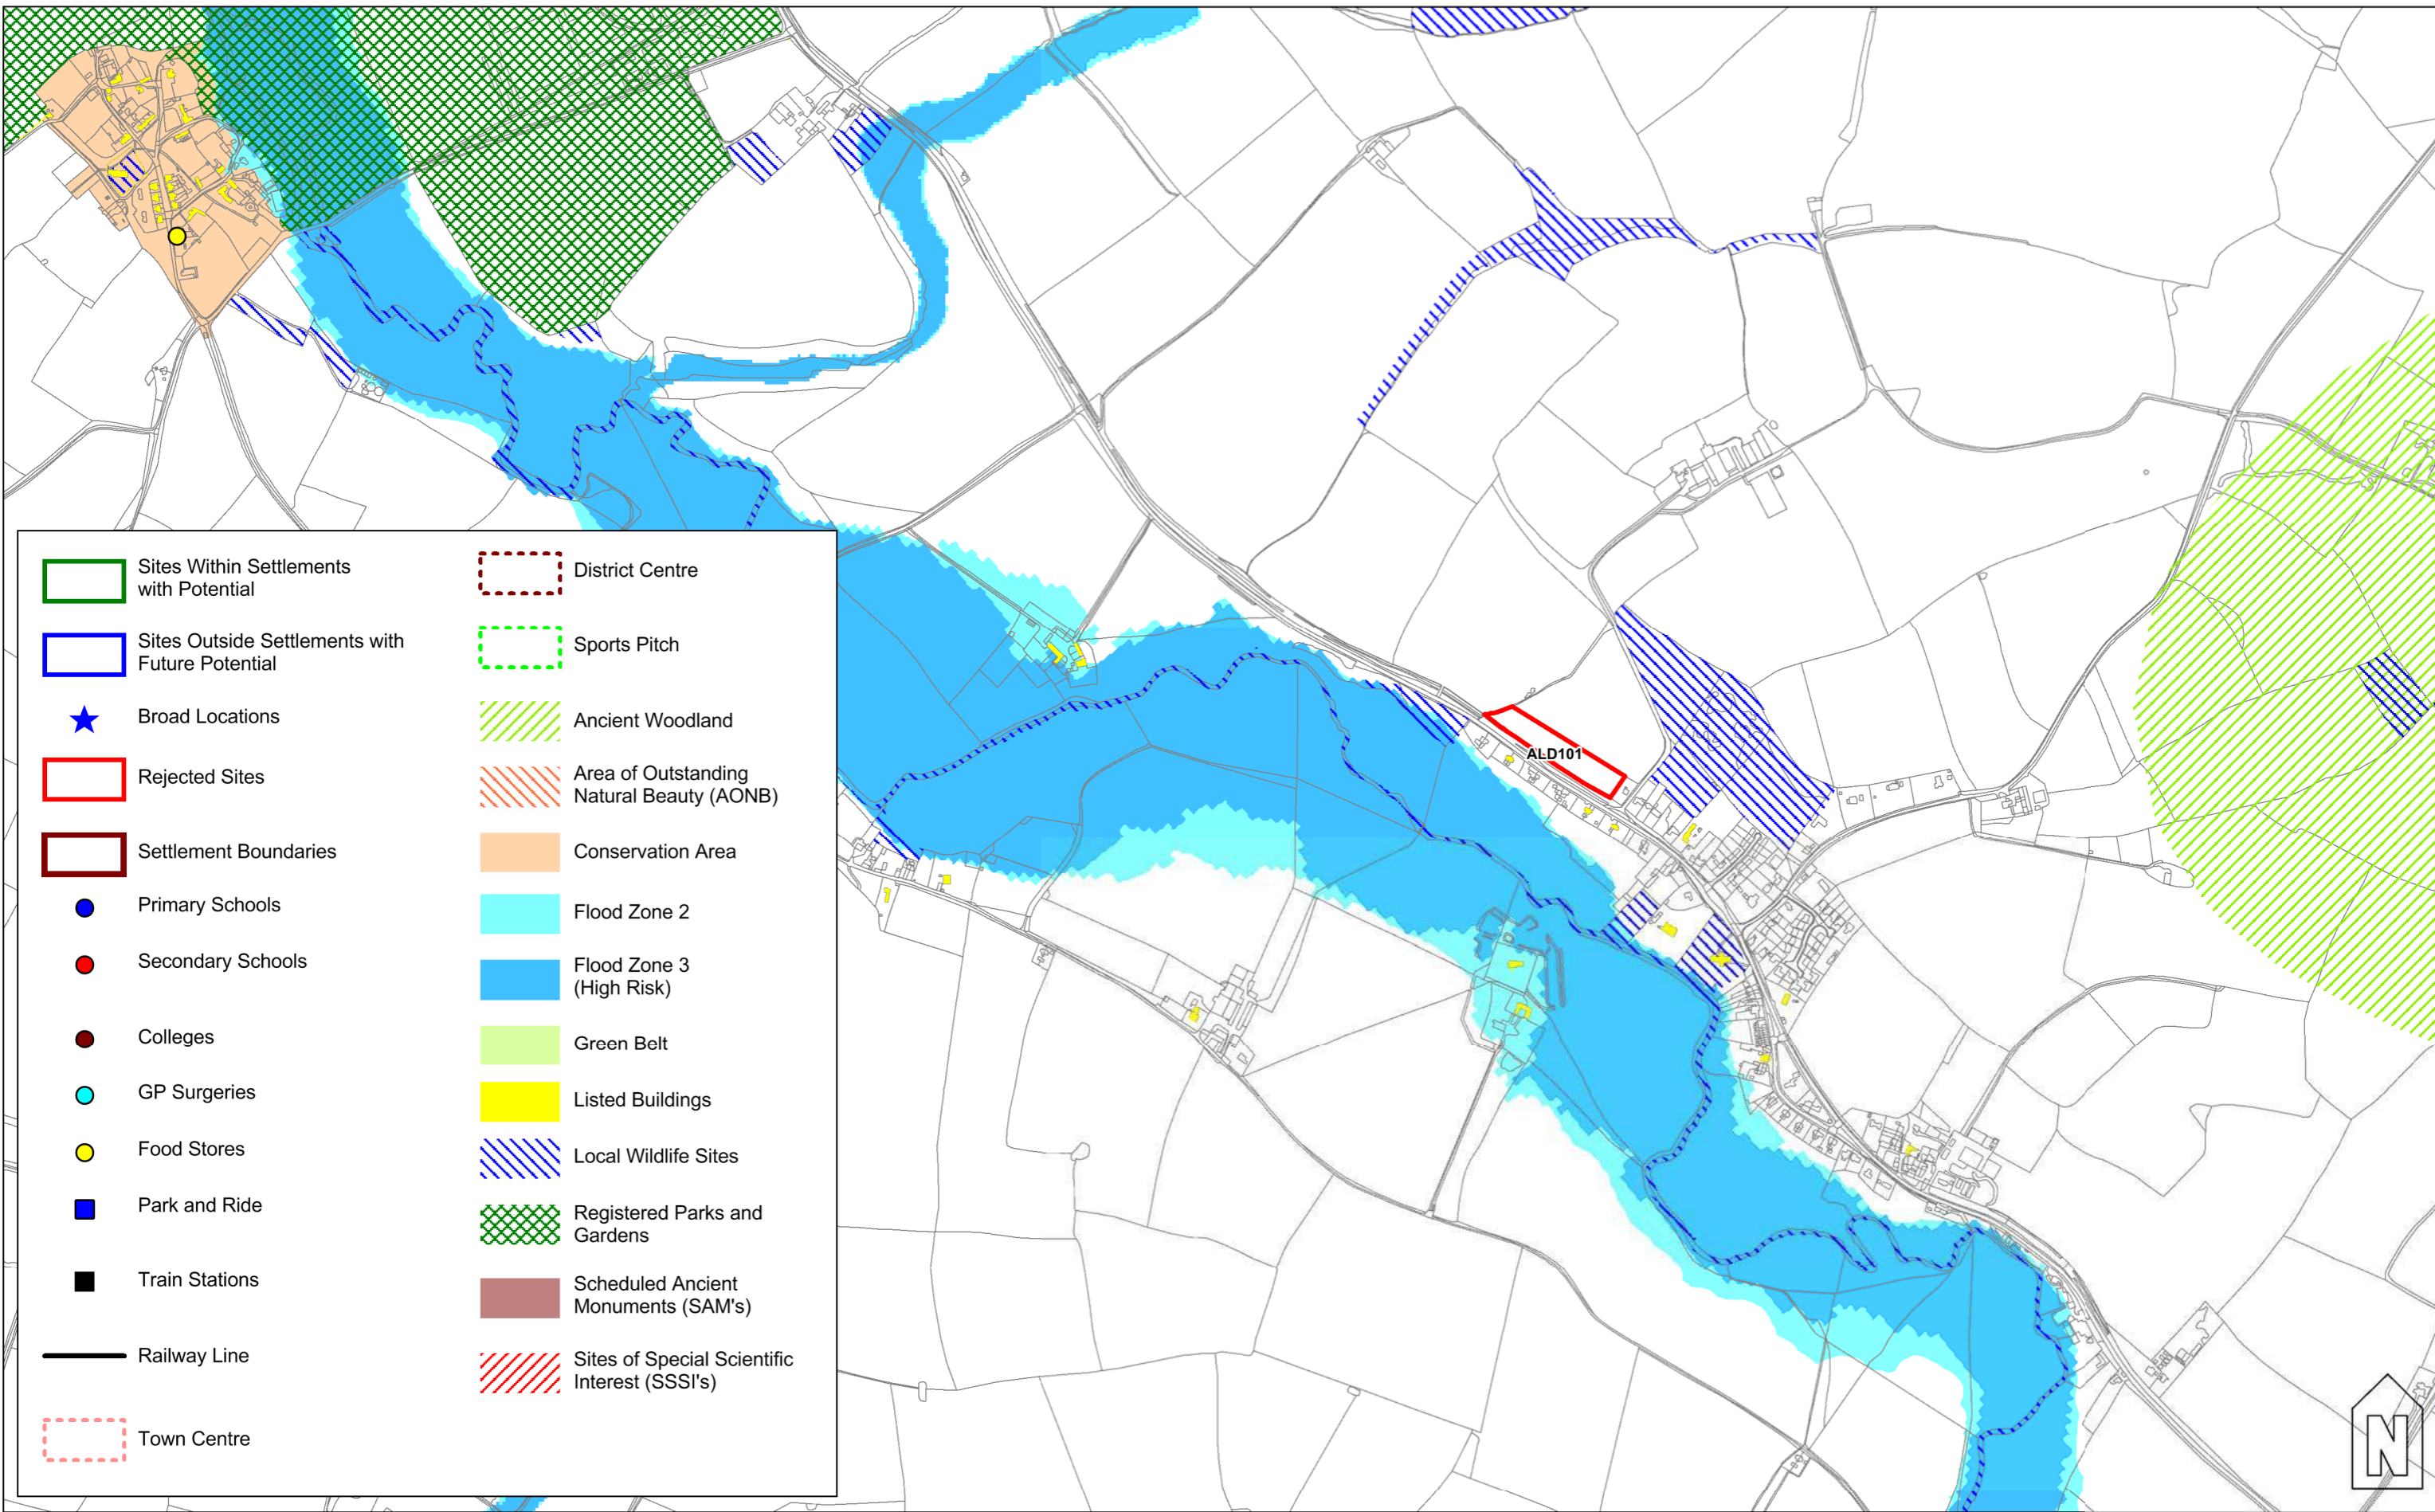

Appendix 9: Settlement Maps

Alcester

1:10,000 @ A3

Reproduced from/based upon Ordnance Survey material with the permission of Ordnance Survey on behalf of the Controller of Her Majesty's Stationery Office © Crown copyright. Unauthorised reproduction infringes Crown copyright and may lead to prosecution or civil proceedings. © Stratford-on-Avon District Council. 100024287. 2012