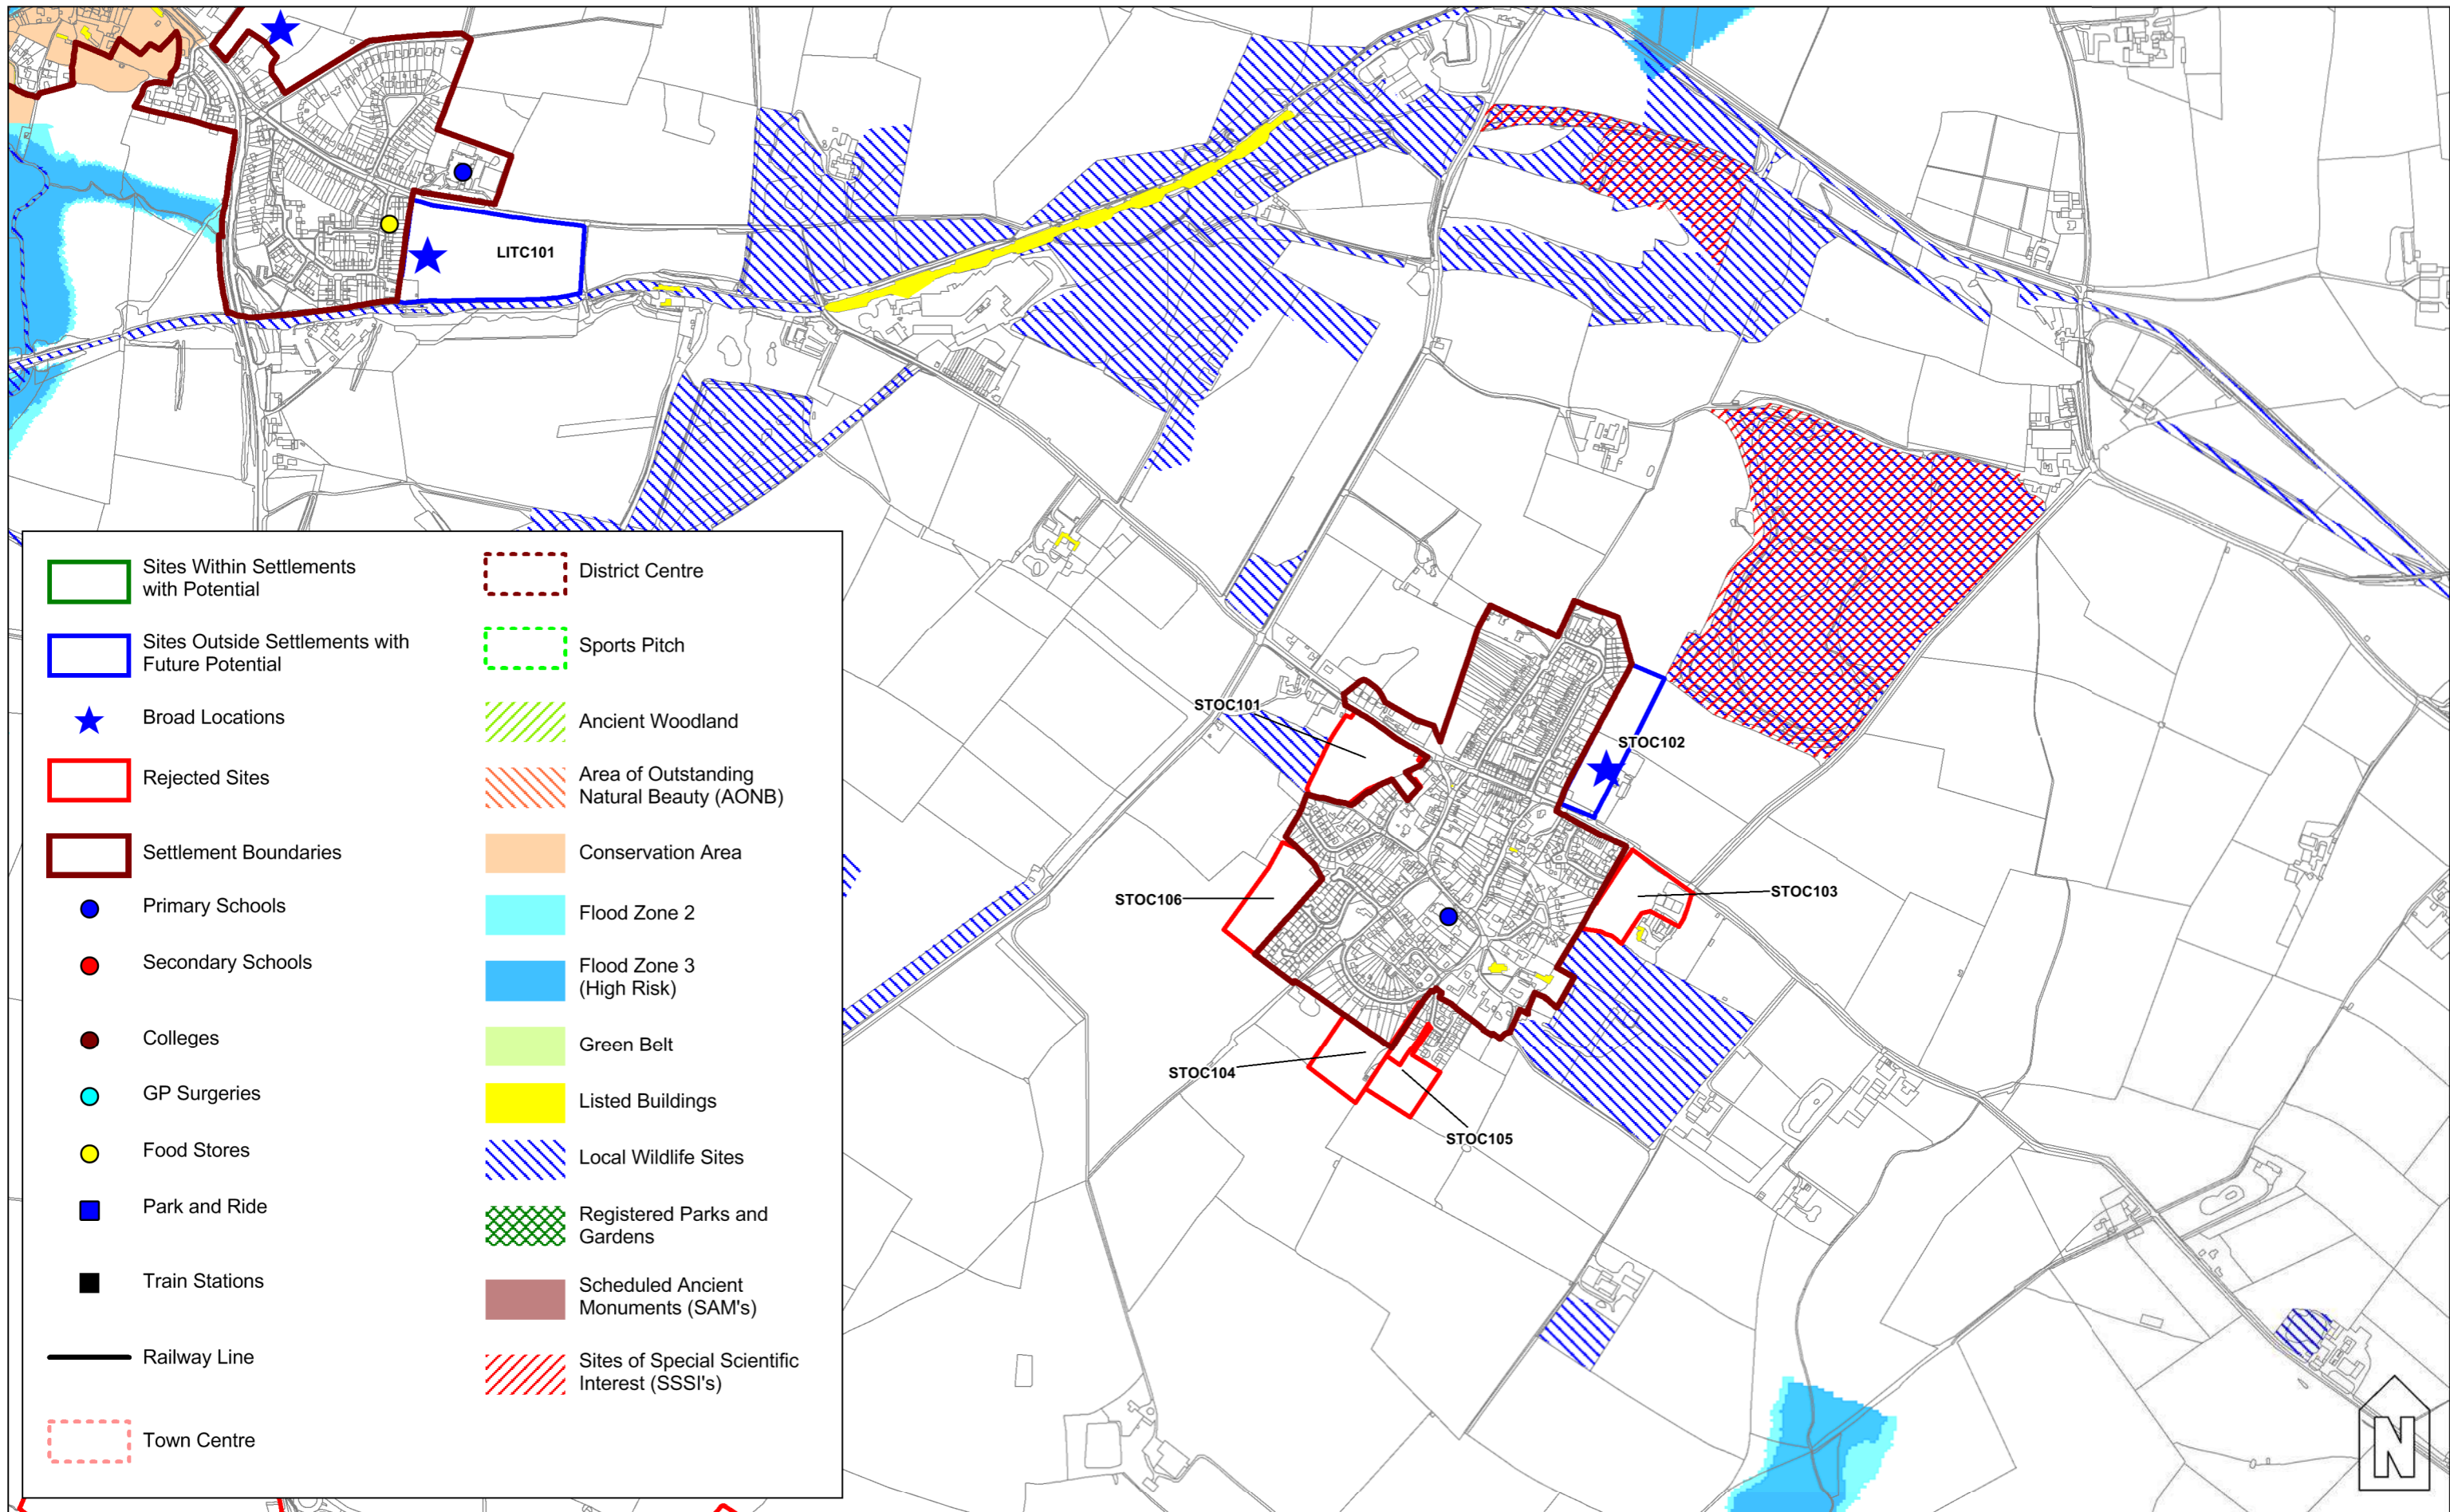

Stockton

1:10,000 @ A3

Reproduced from/based upon Ordnance Survey material with the permission of Ordnance Survey on behalf of the Controller of Her Majesty's Stationery Office © Crown copyright. Unauthorised reproduction infringes Crown copyright and may lead to prosecution or civil proceedings. © Stratford-on-Avon District Council. 100024287. 2012