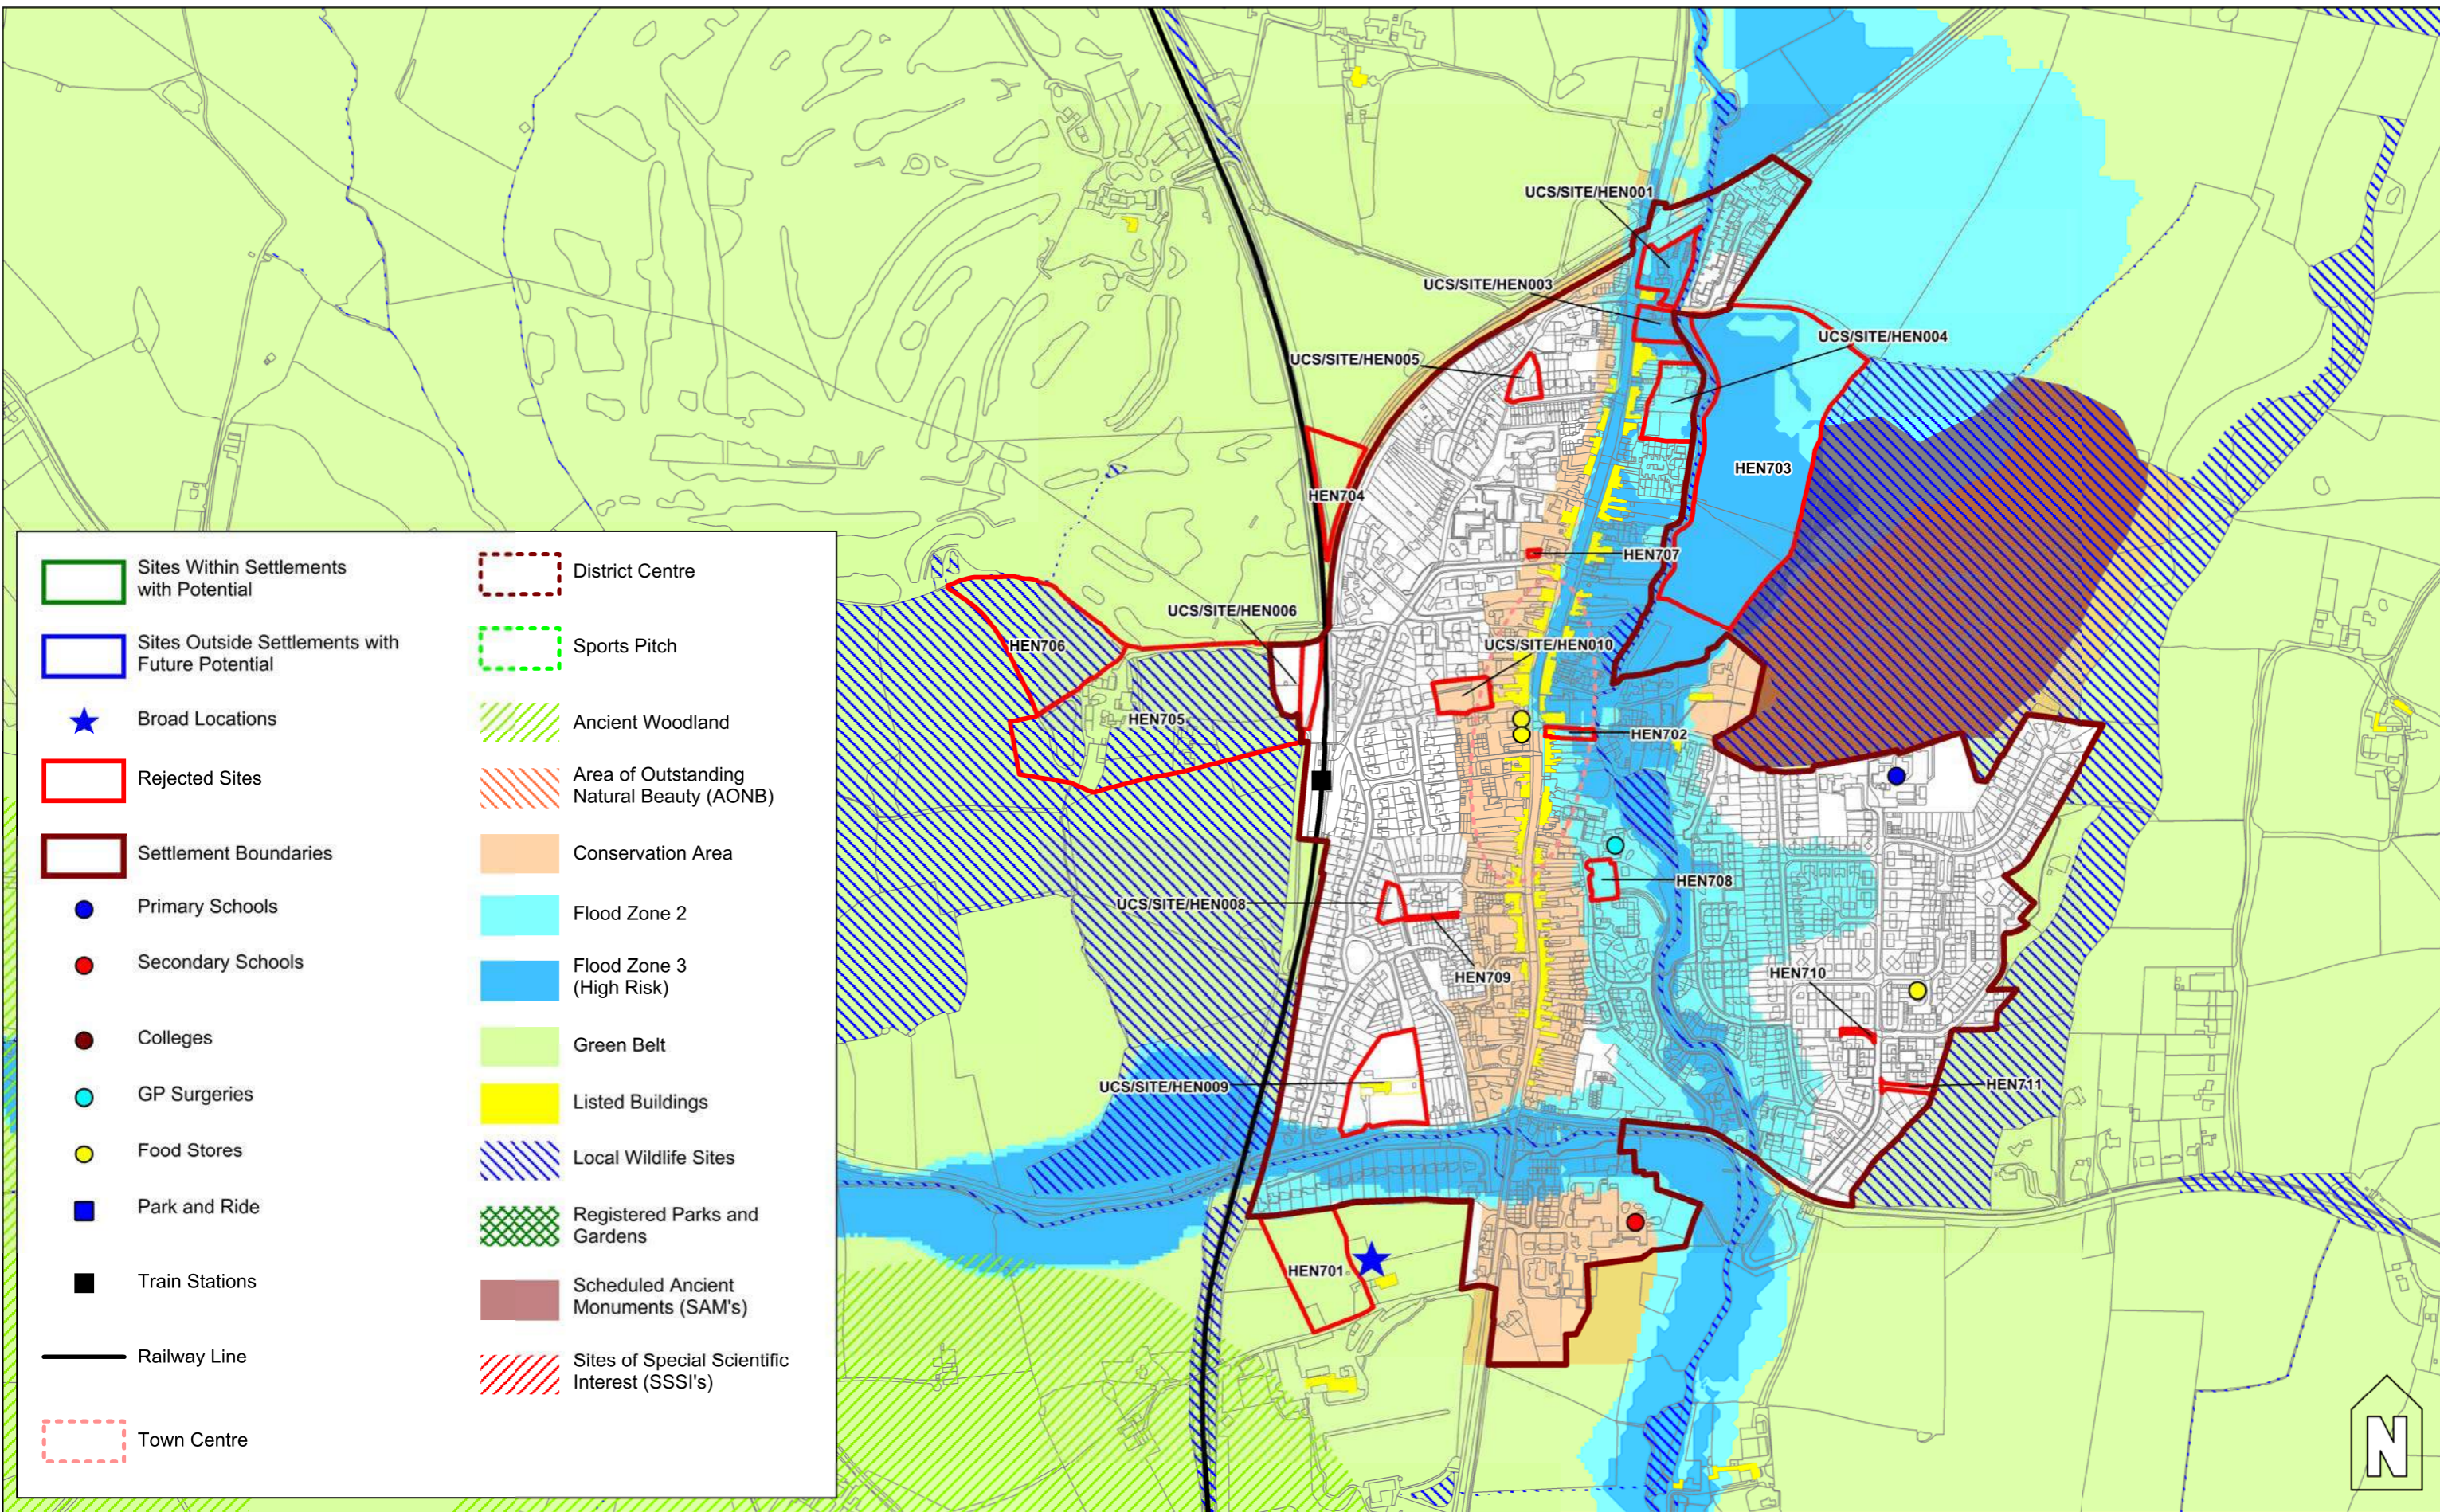

Henley-in-Arden

1:7,500 @ A3

Reproduced from/based upon Ordnance Survey material with the permission of Ordnance Survey on behalf of the Controller of Her Majesty's Stationery Office © Crown copyright. Unauthorised reproduction infringes Crown copyright and may lead to prosecution or civil proceedings. © Stratford-on-Avon District Council. 100024287. 2012