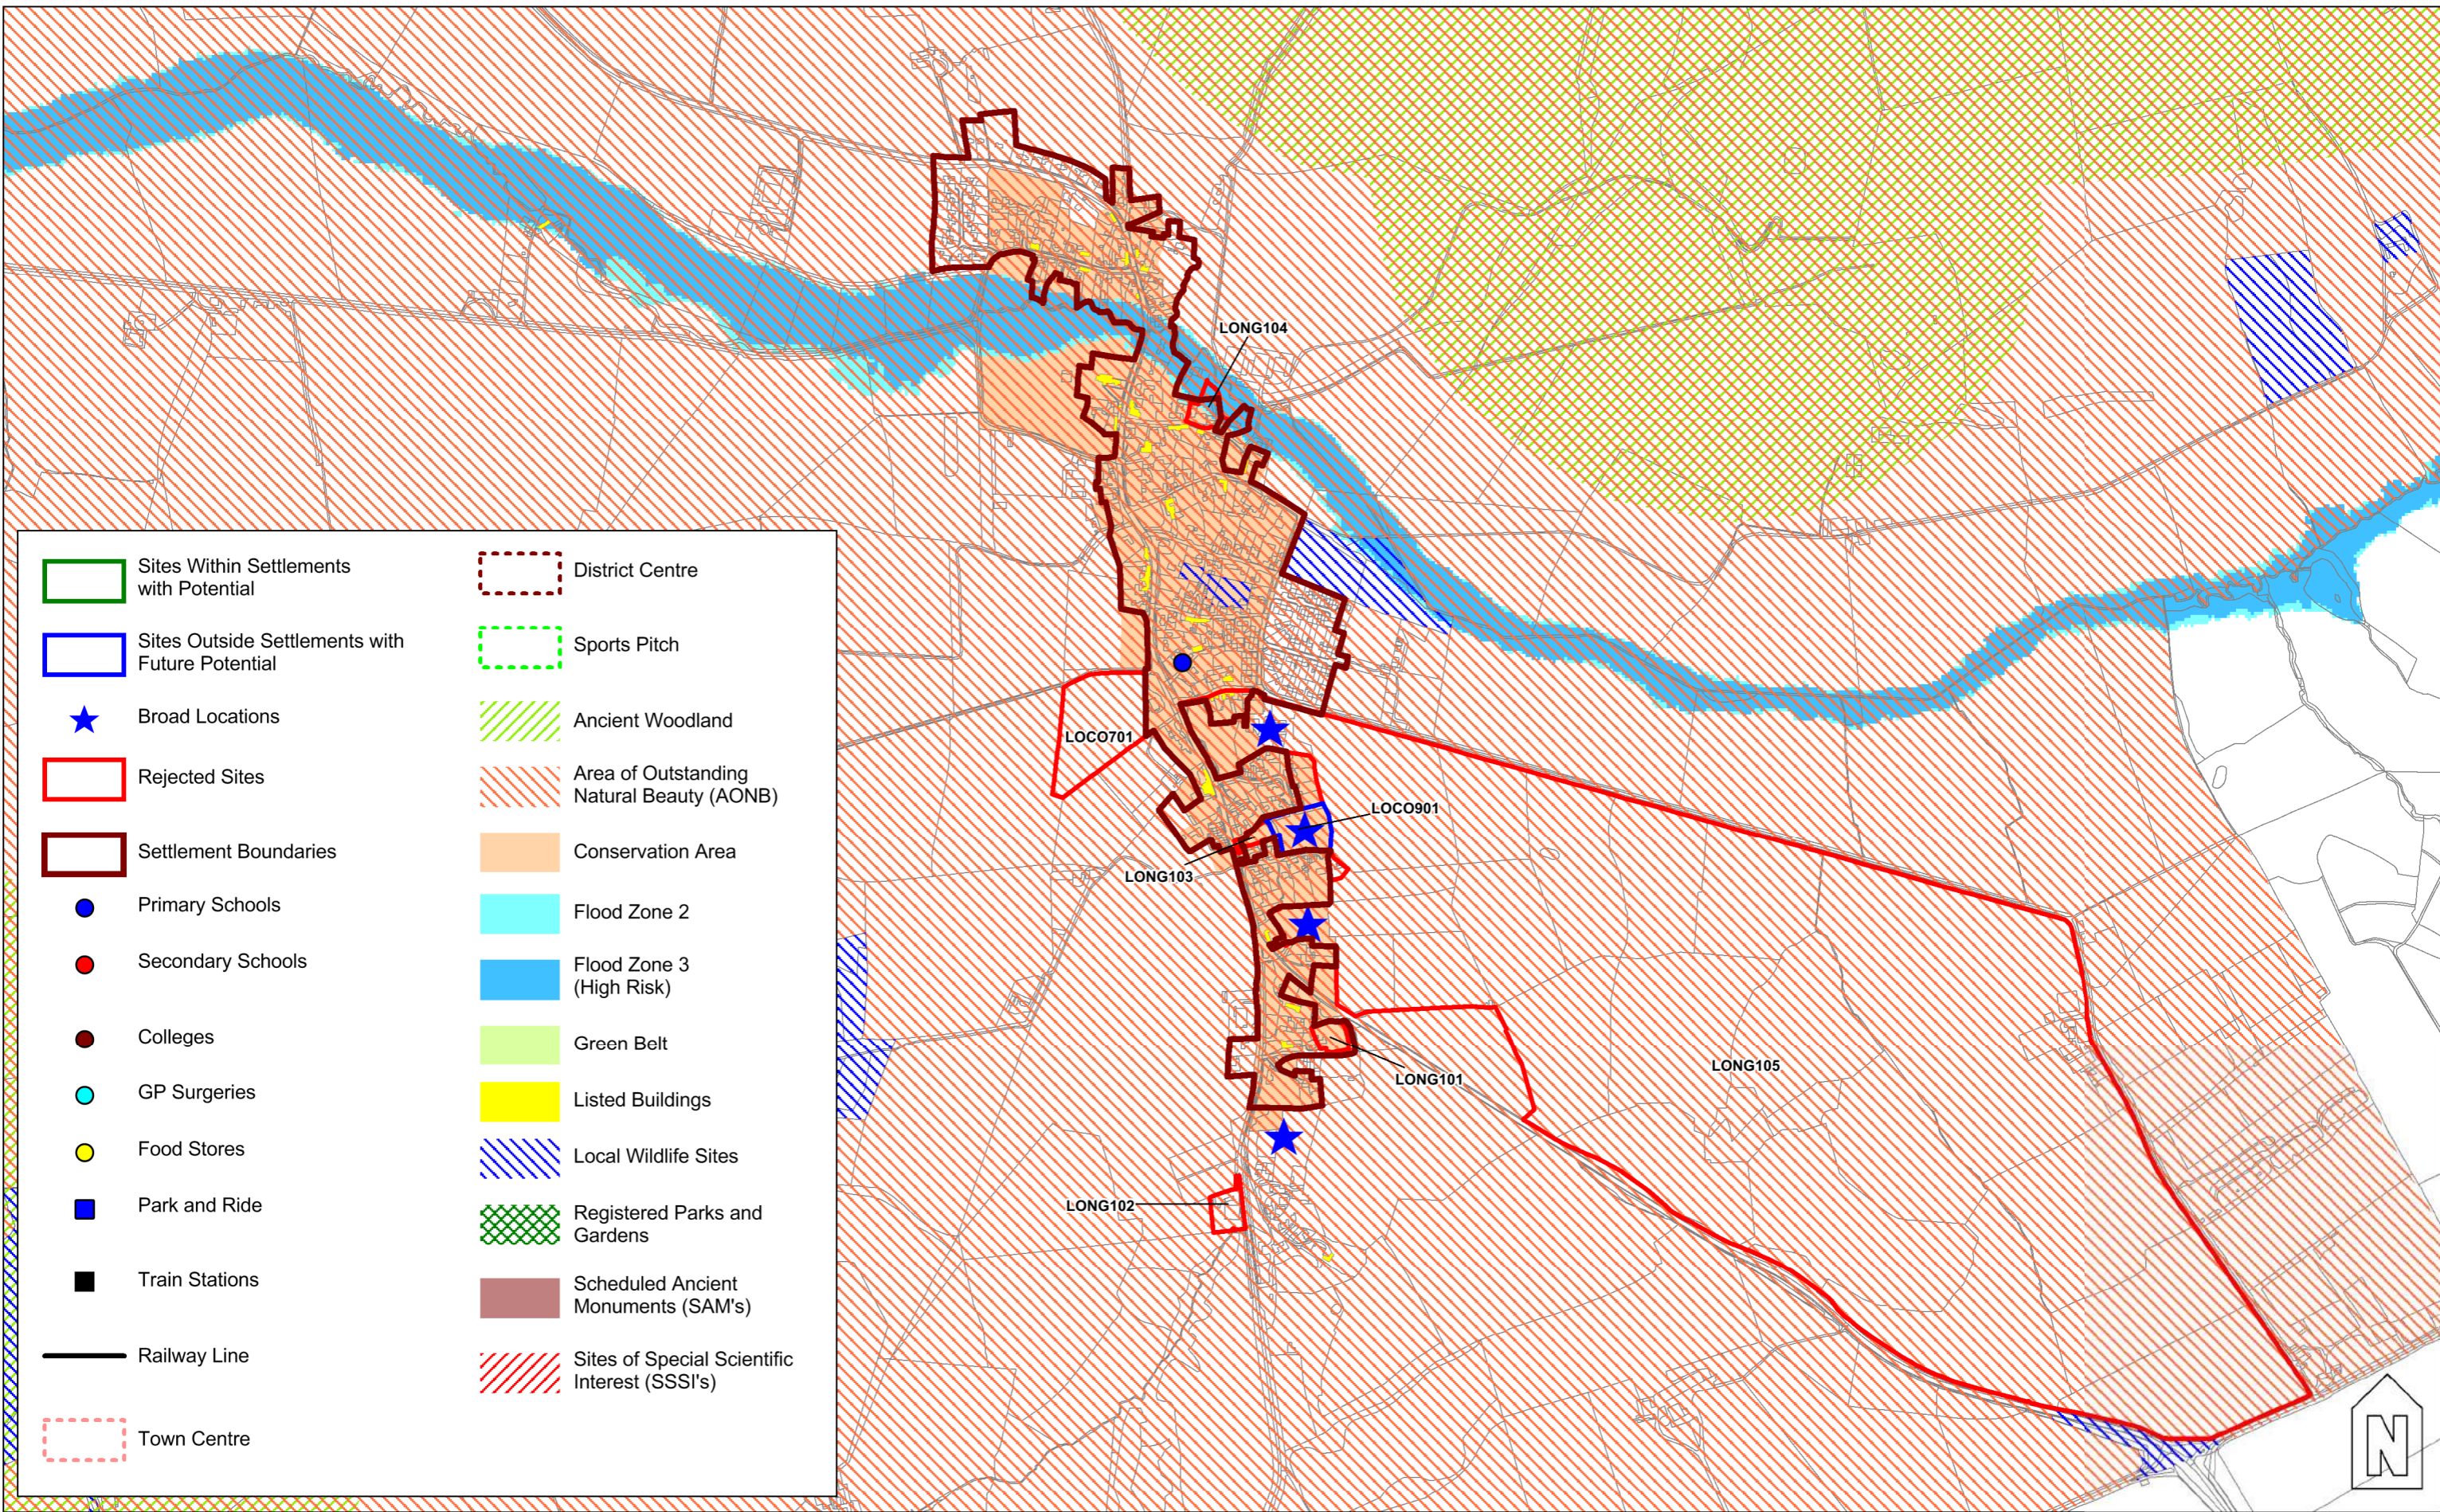

Long Compton

1:10,000 @ A3

Reproduced from/based upon Ordnance Survey material with the permission of Ordnance Survey on behalf of the Controller of Her Majesty's Stationery Office © Crown copyright. Unauthorised reproduction infringes Crown copyright and may lead to prosecution or civil proceedings. © Stratford-on-Avon District Council. 100024287. 2012