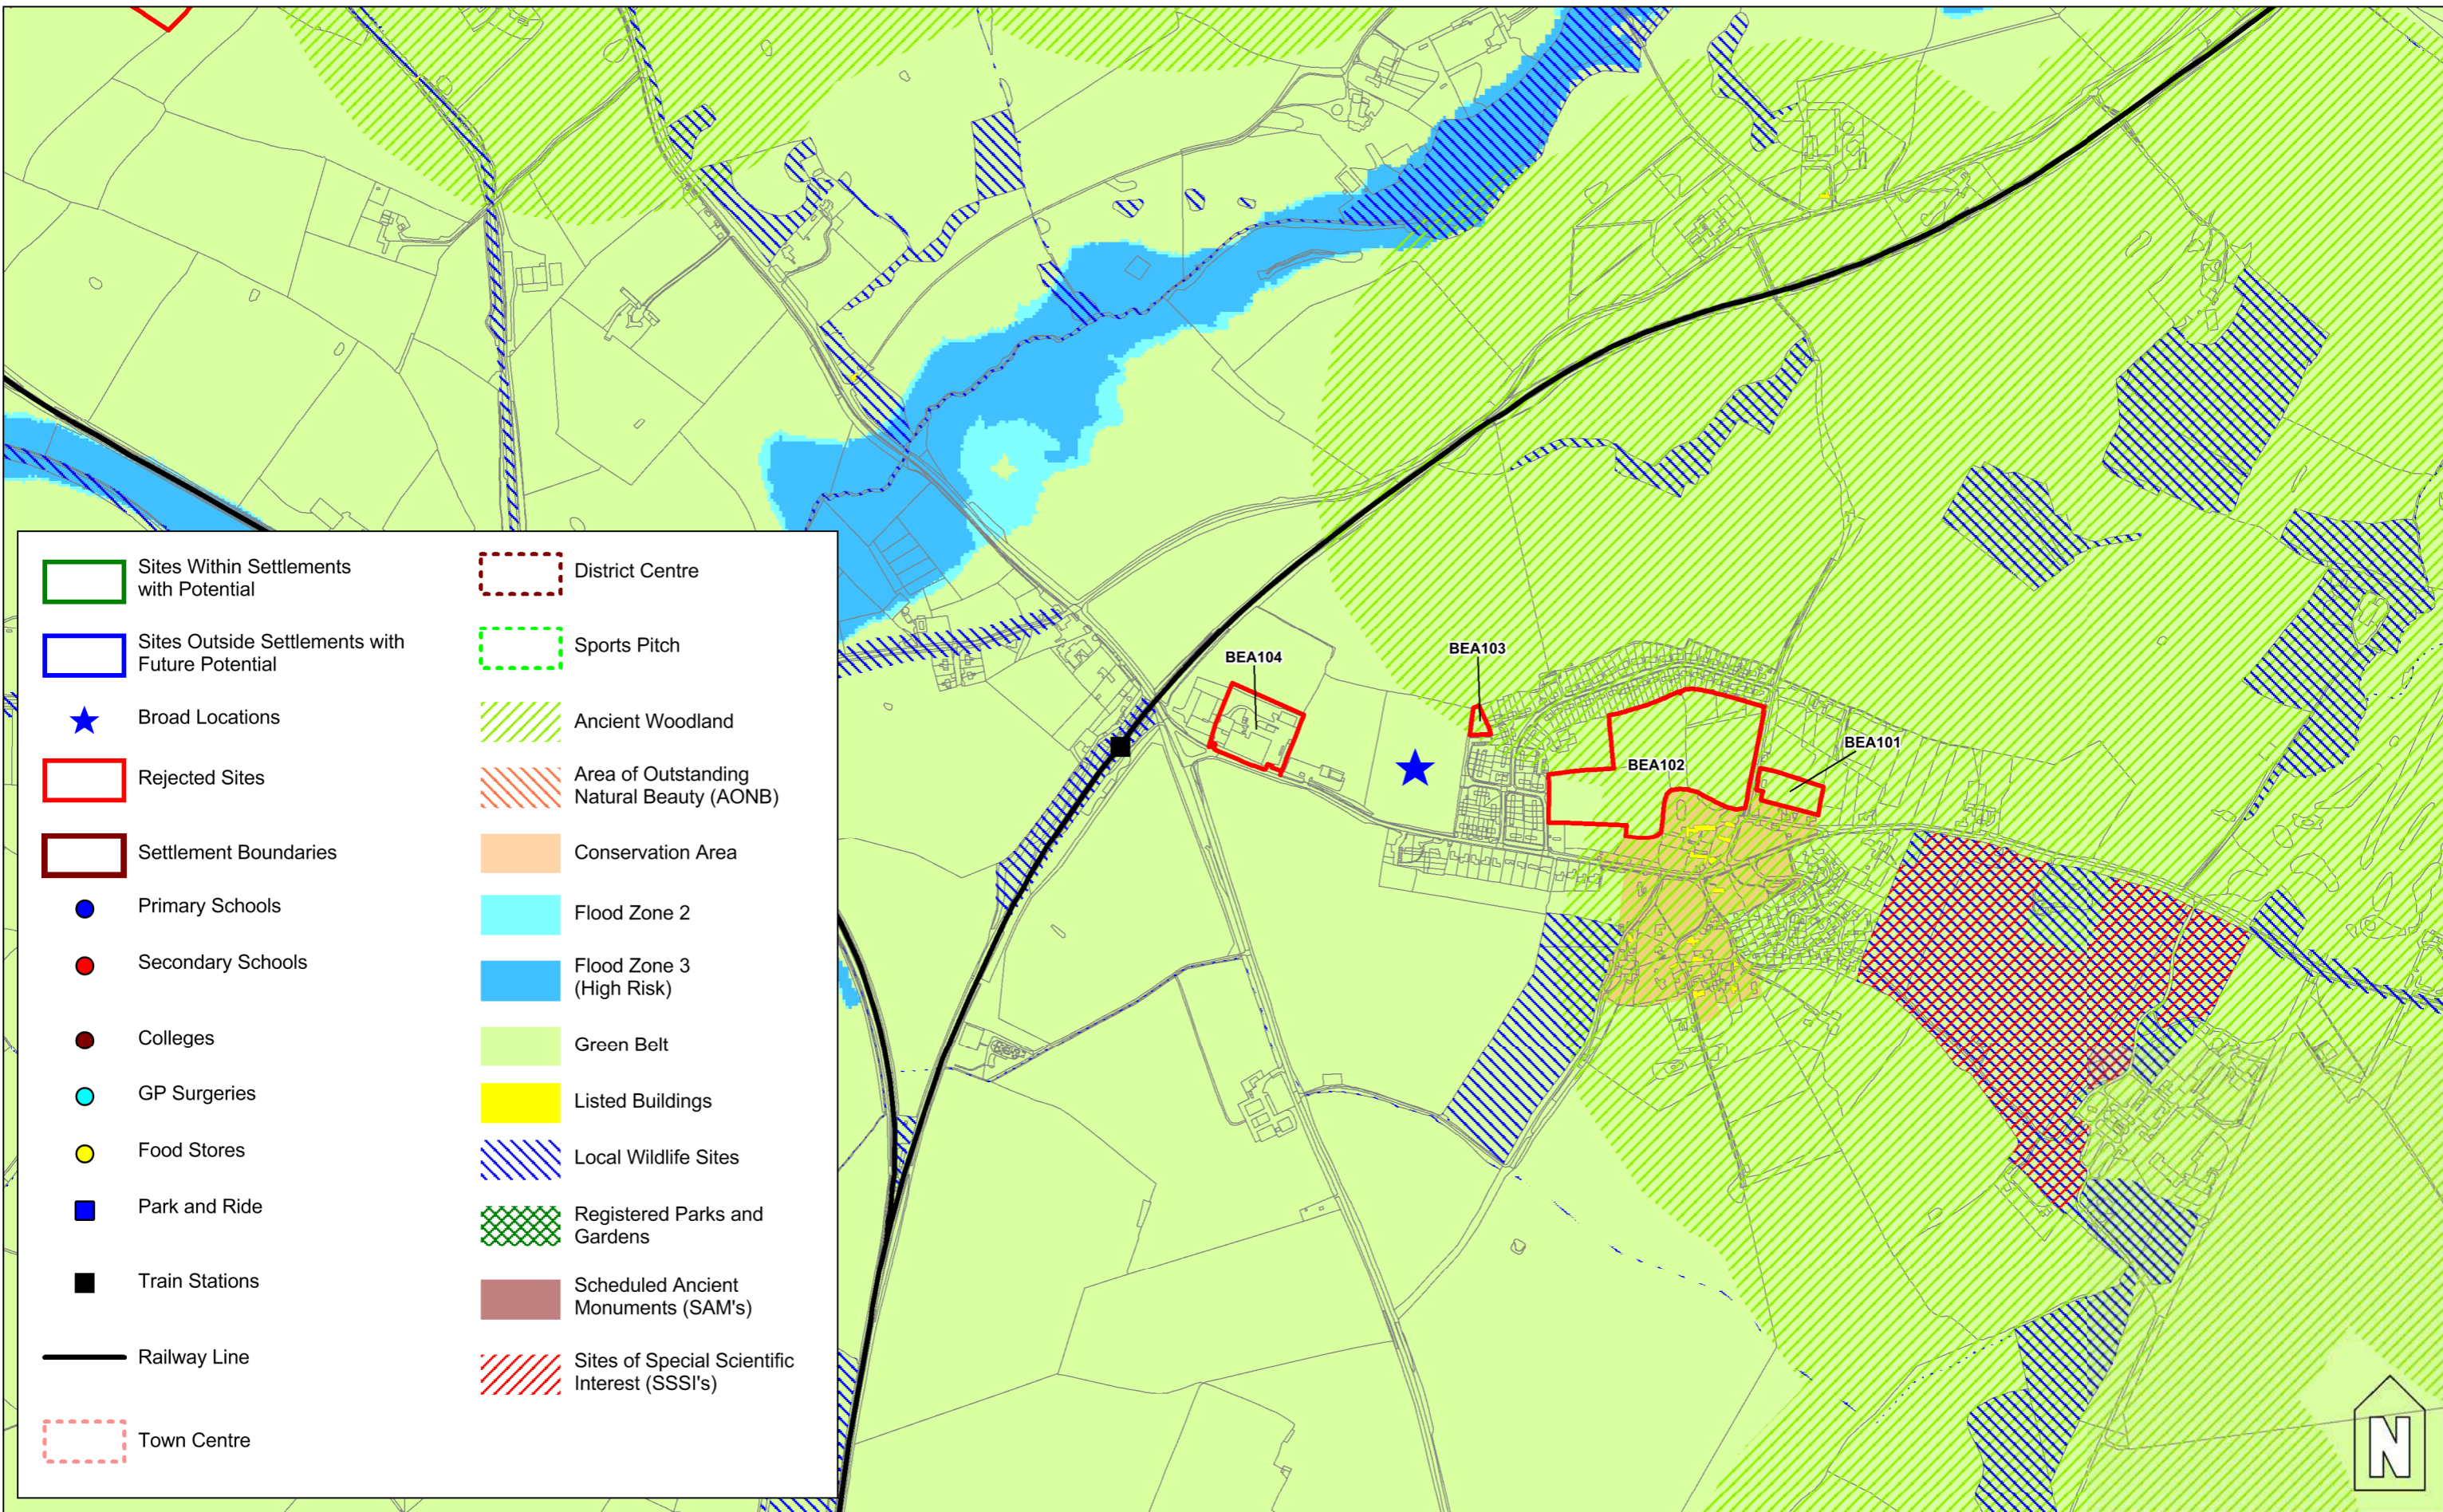

Bearley

1:10,000 @ A3

Reproduced from/based upon Ordnance Survey material with the permission of Ordnance Survey on behalf of the Controller of Her Majesty's Stationery Office © Crown copyright. Unauthorised reproduction infringes Crown copyright and may lead to prosecution or civil proceedings. © Stratford-on-Avon District Council. 100024287. 2012