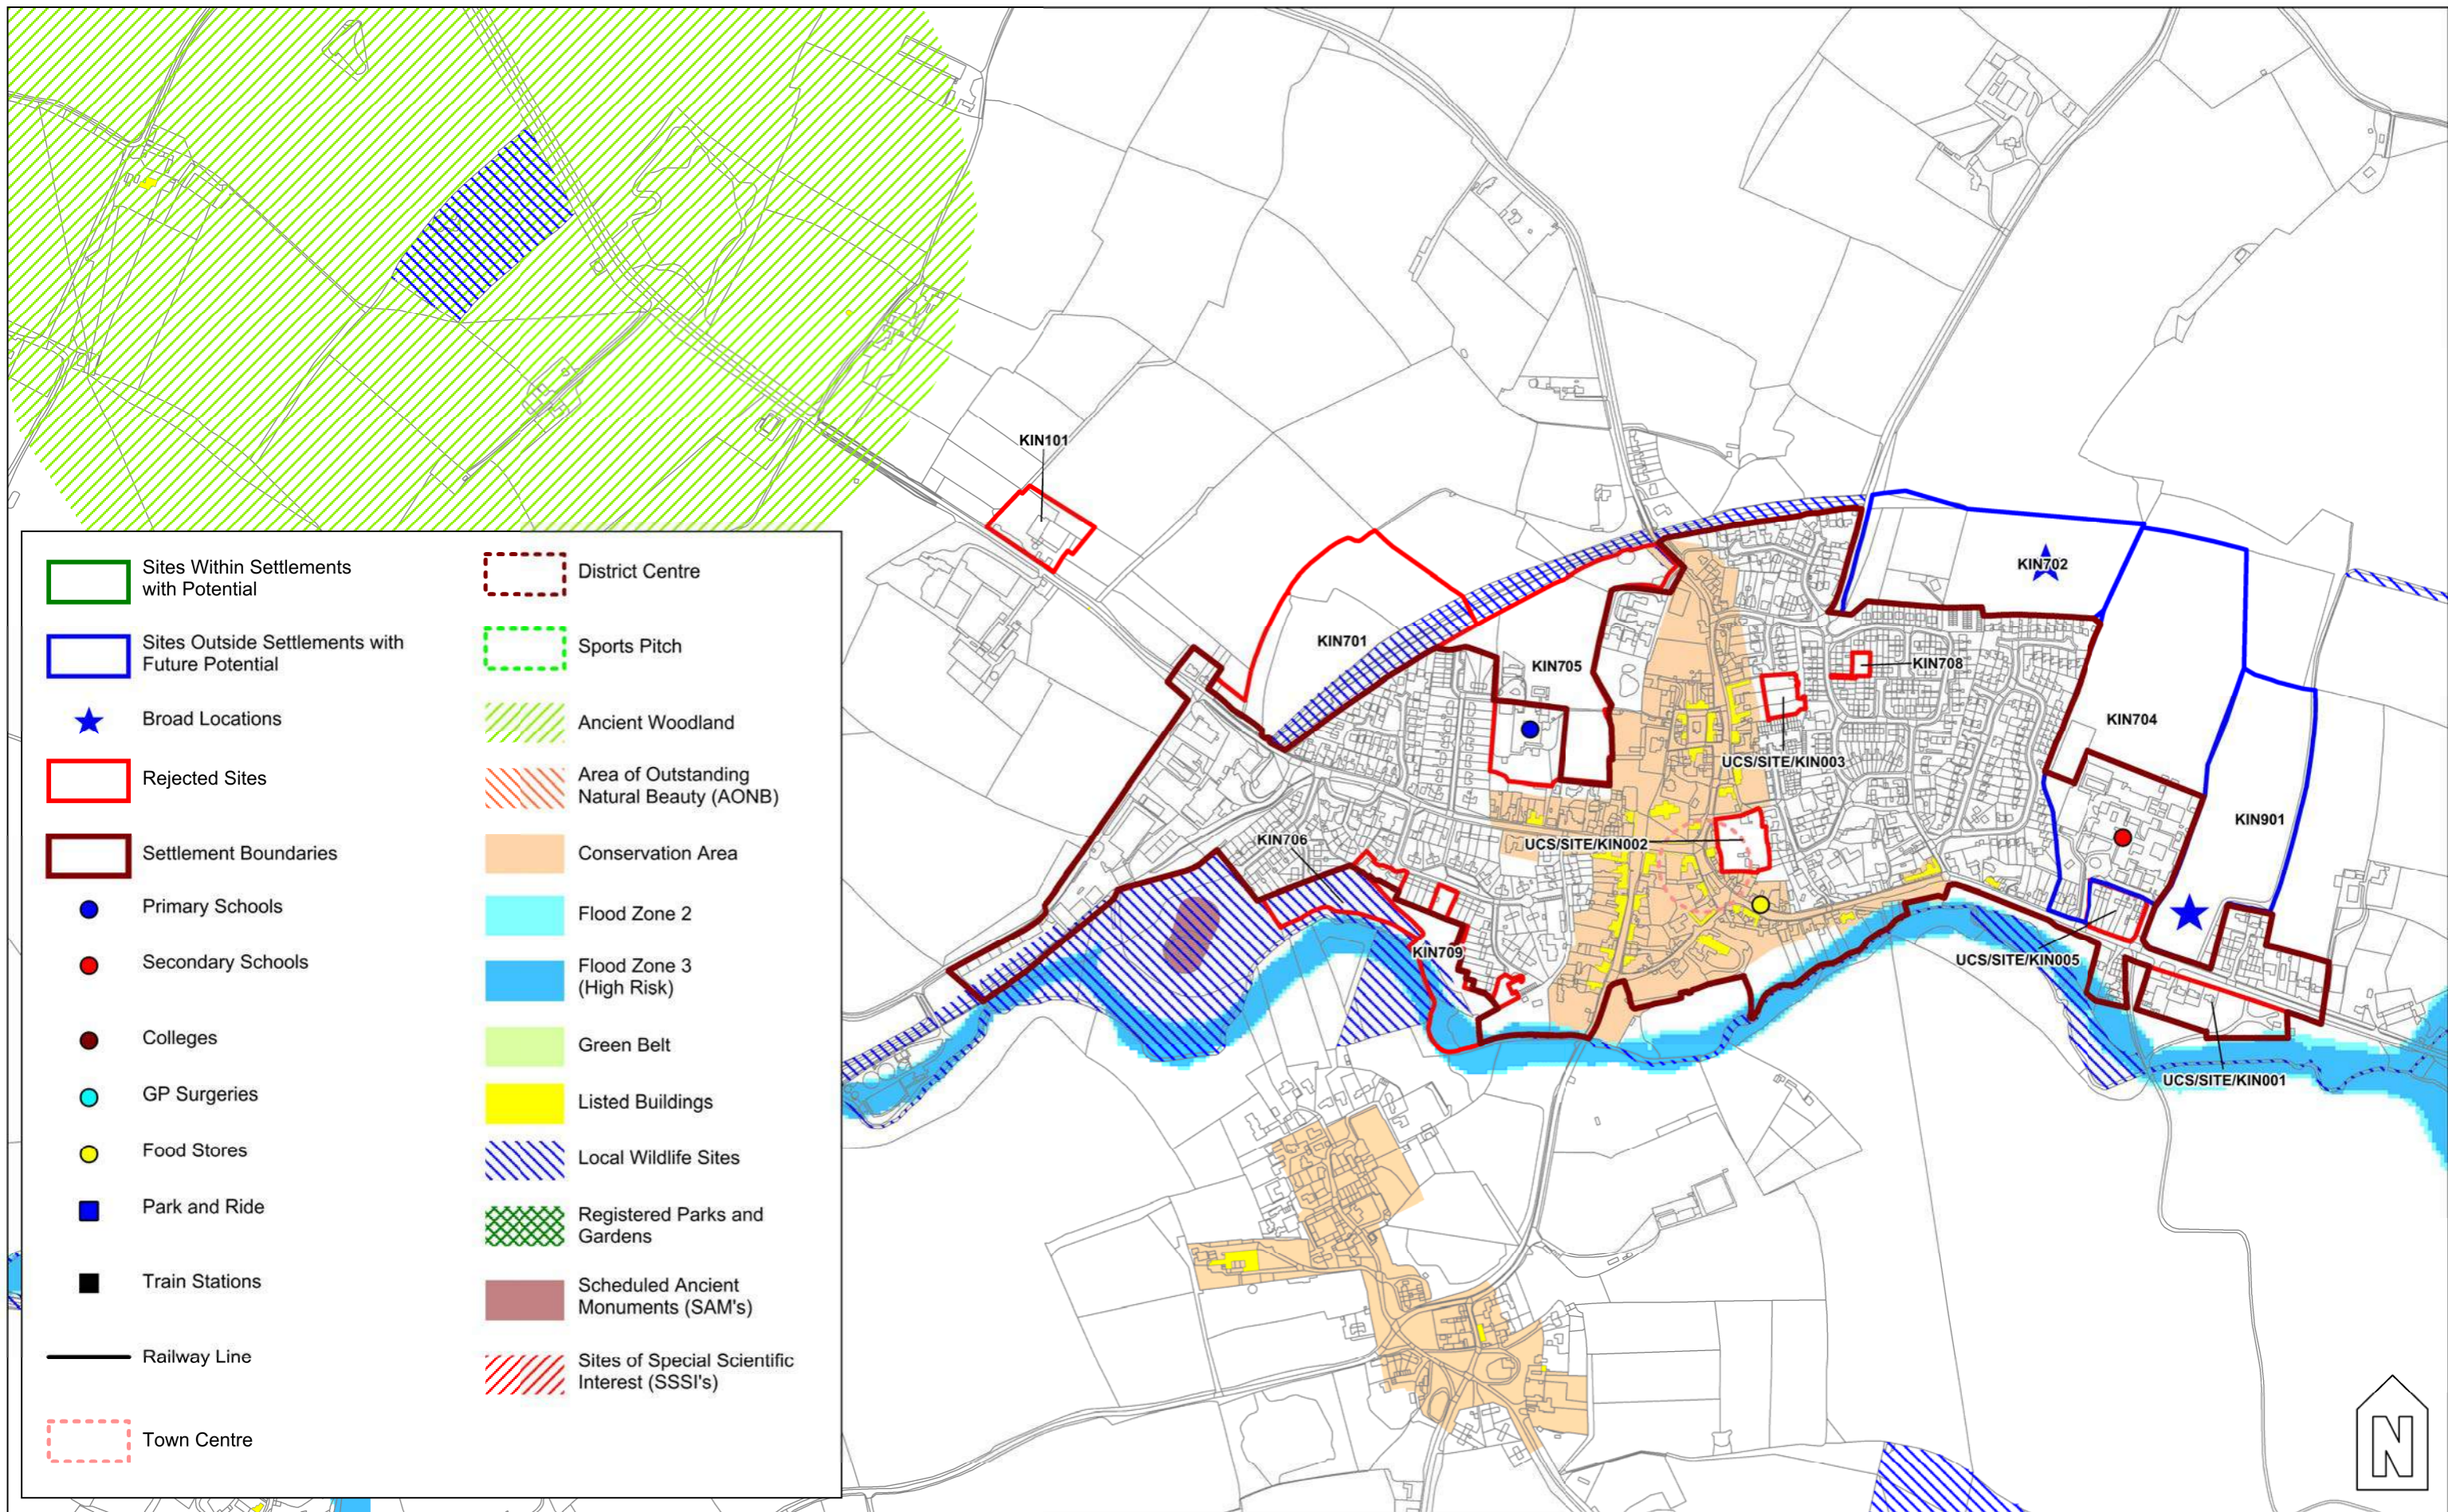

Kineton

1:7,500 @ A3

Reproduced from/based upon Ordnance Survey material with the permission of Ordnance Survey on behalf of the Controller of Her Majesty's Stationery Office © Crown copyright. Unauthorised reproduction infringes Crown copyright and may lead to prosecution or civil proceedings. © Stratford-on-Avon District Council. 100024287. 2012