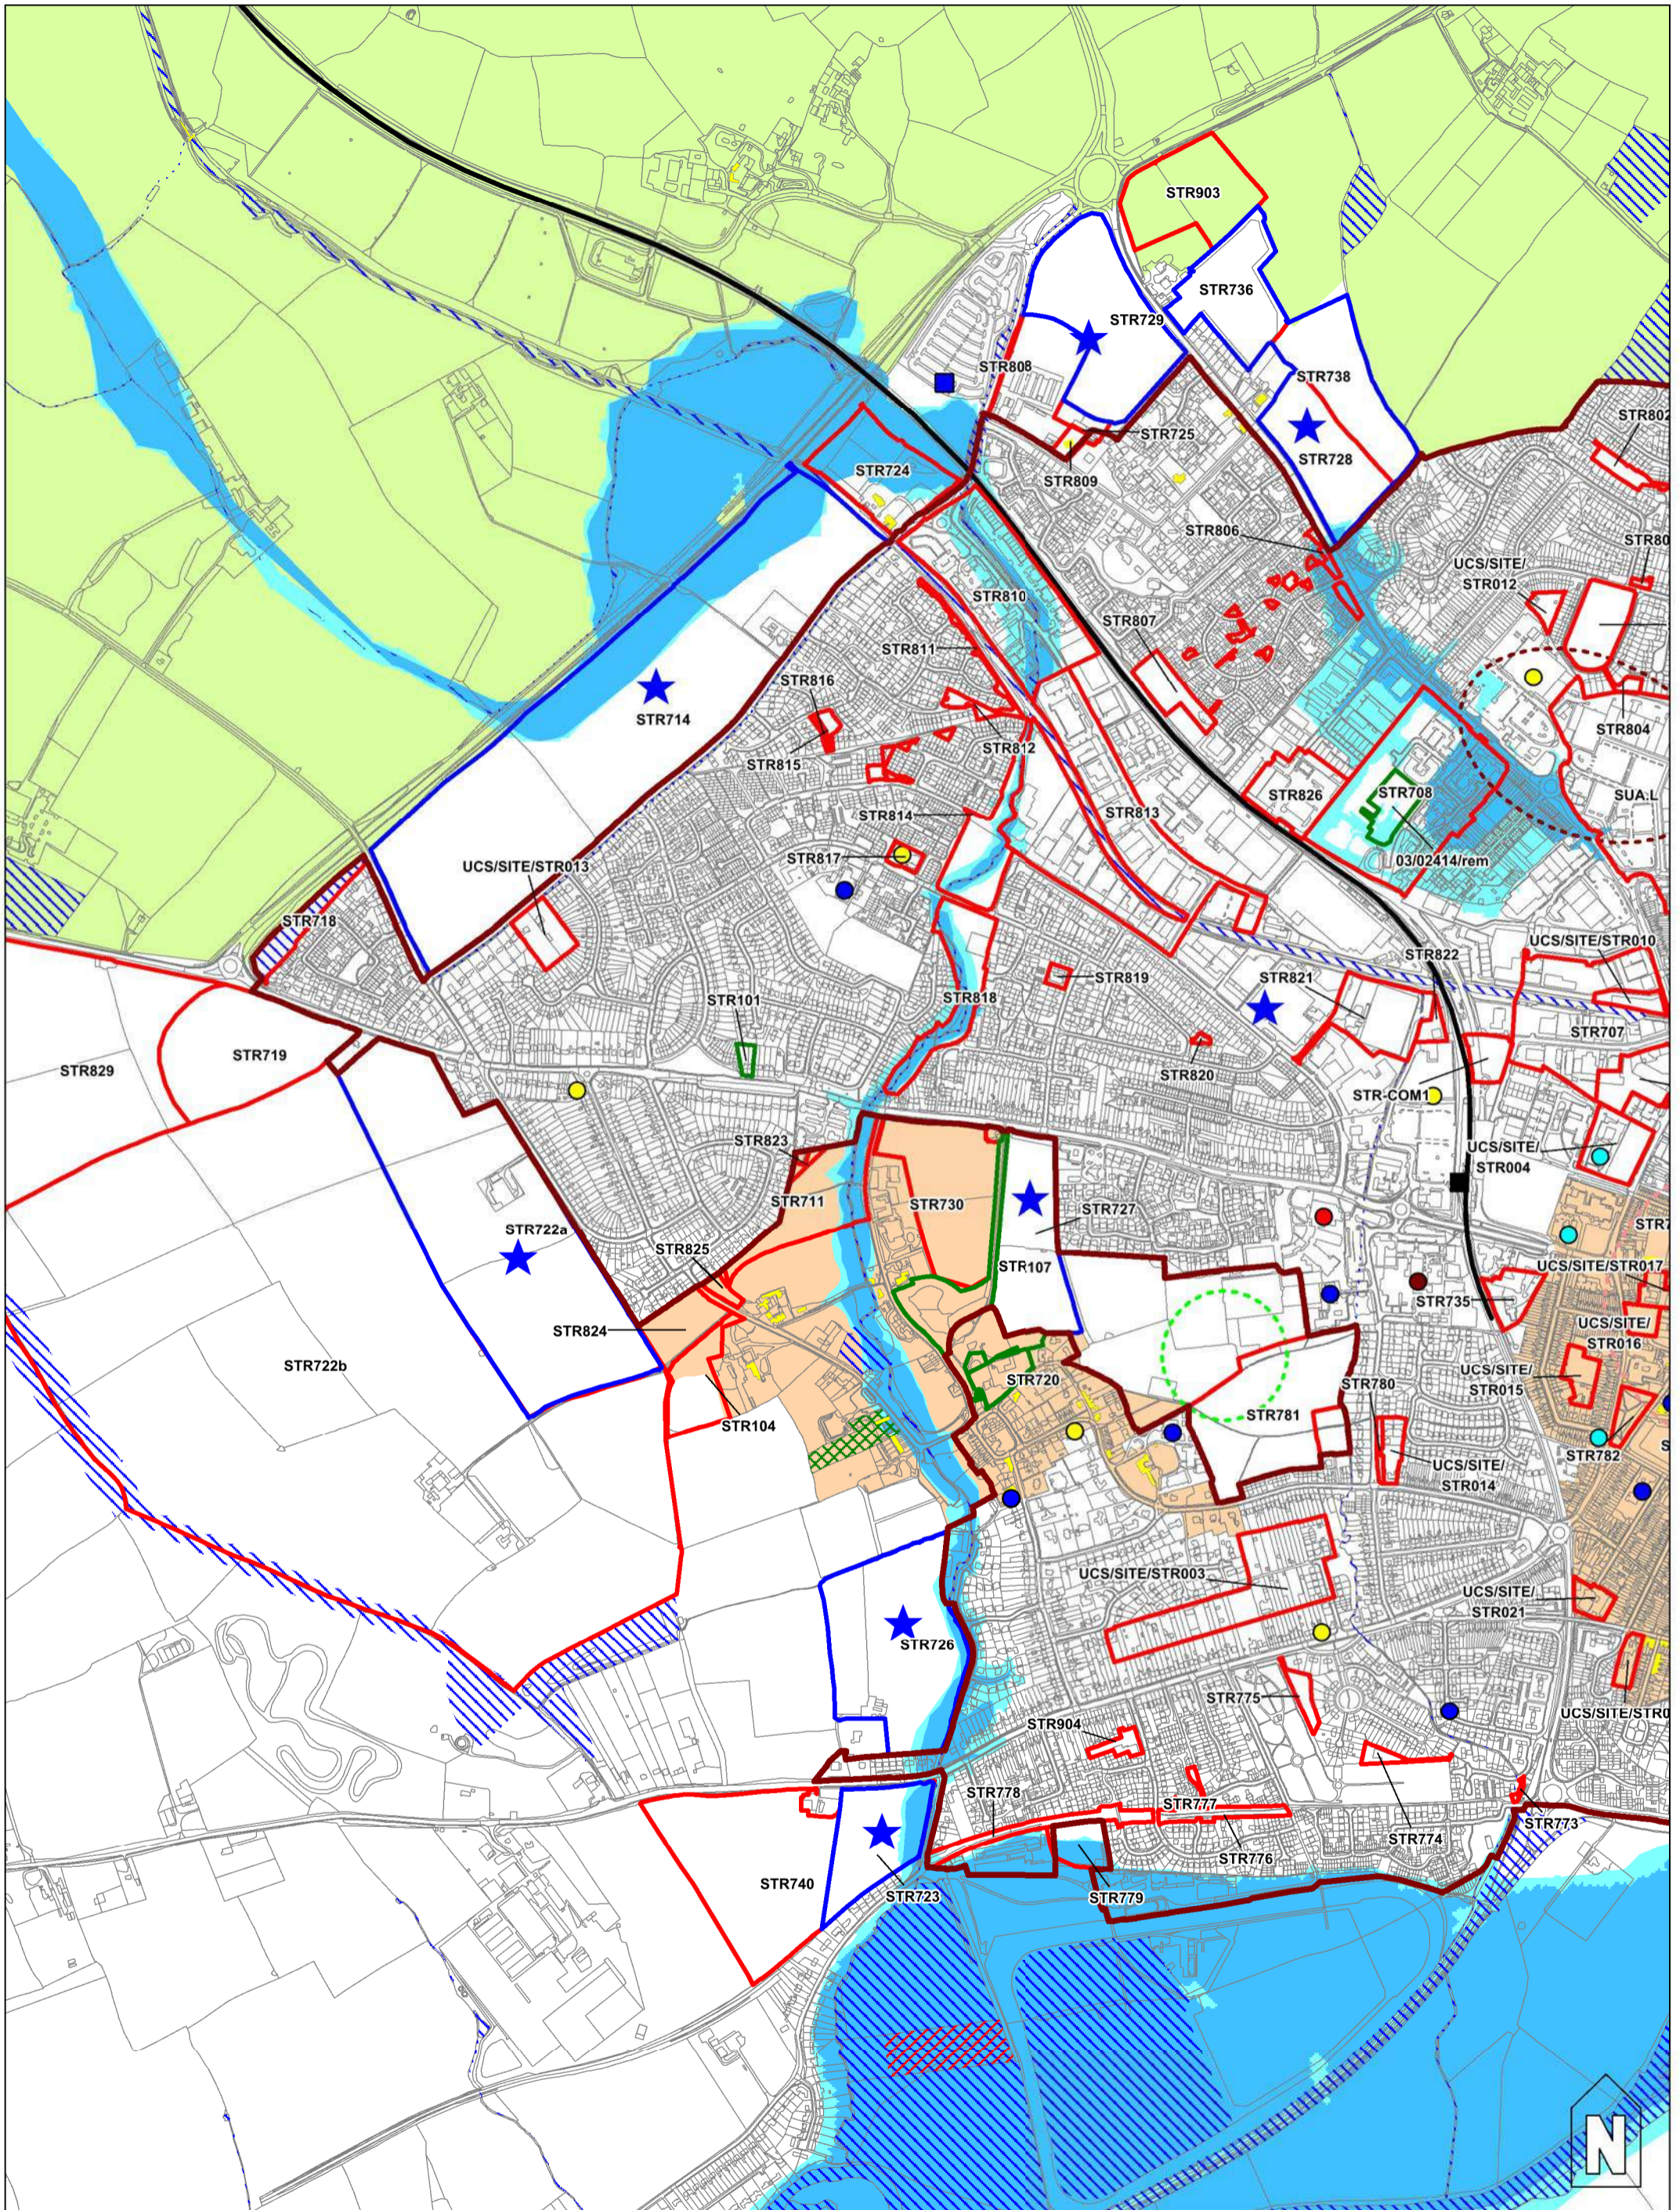

Stratford-upon-Avon

1:10,500