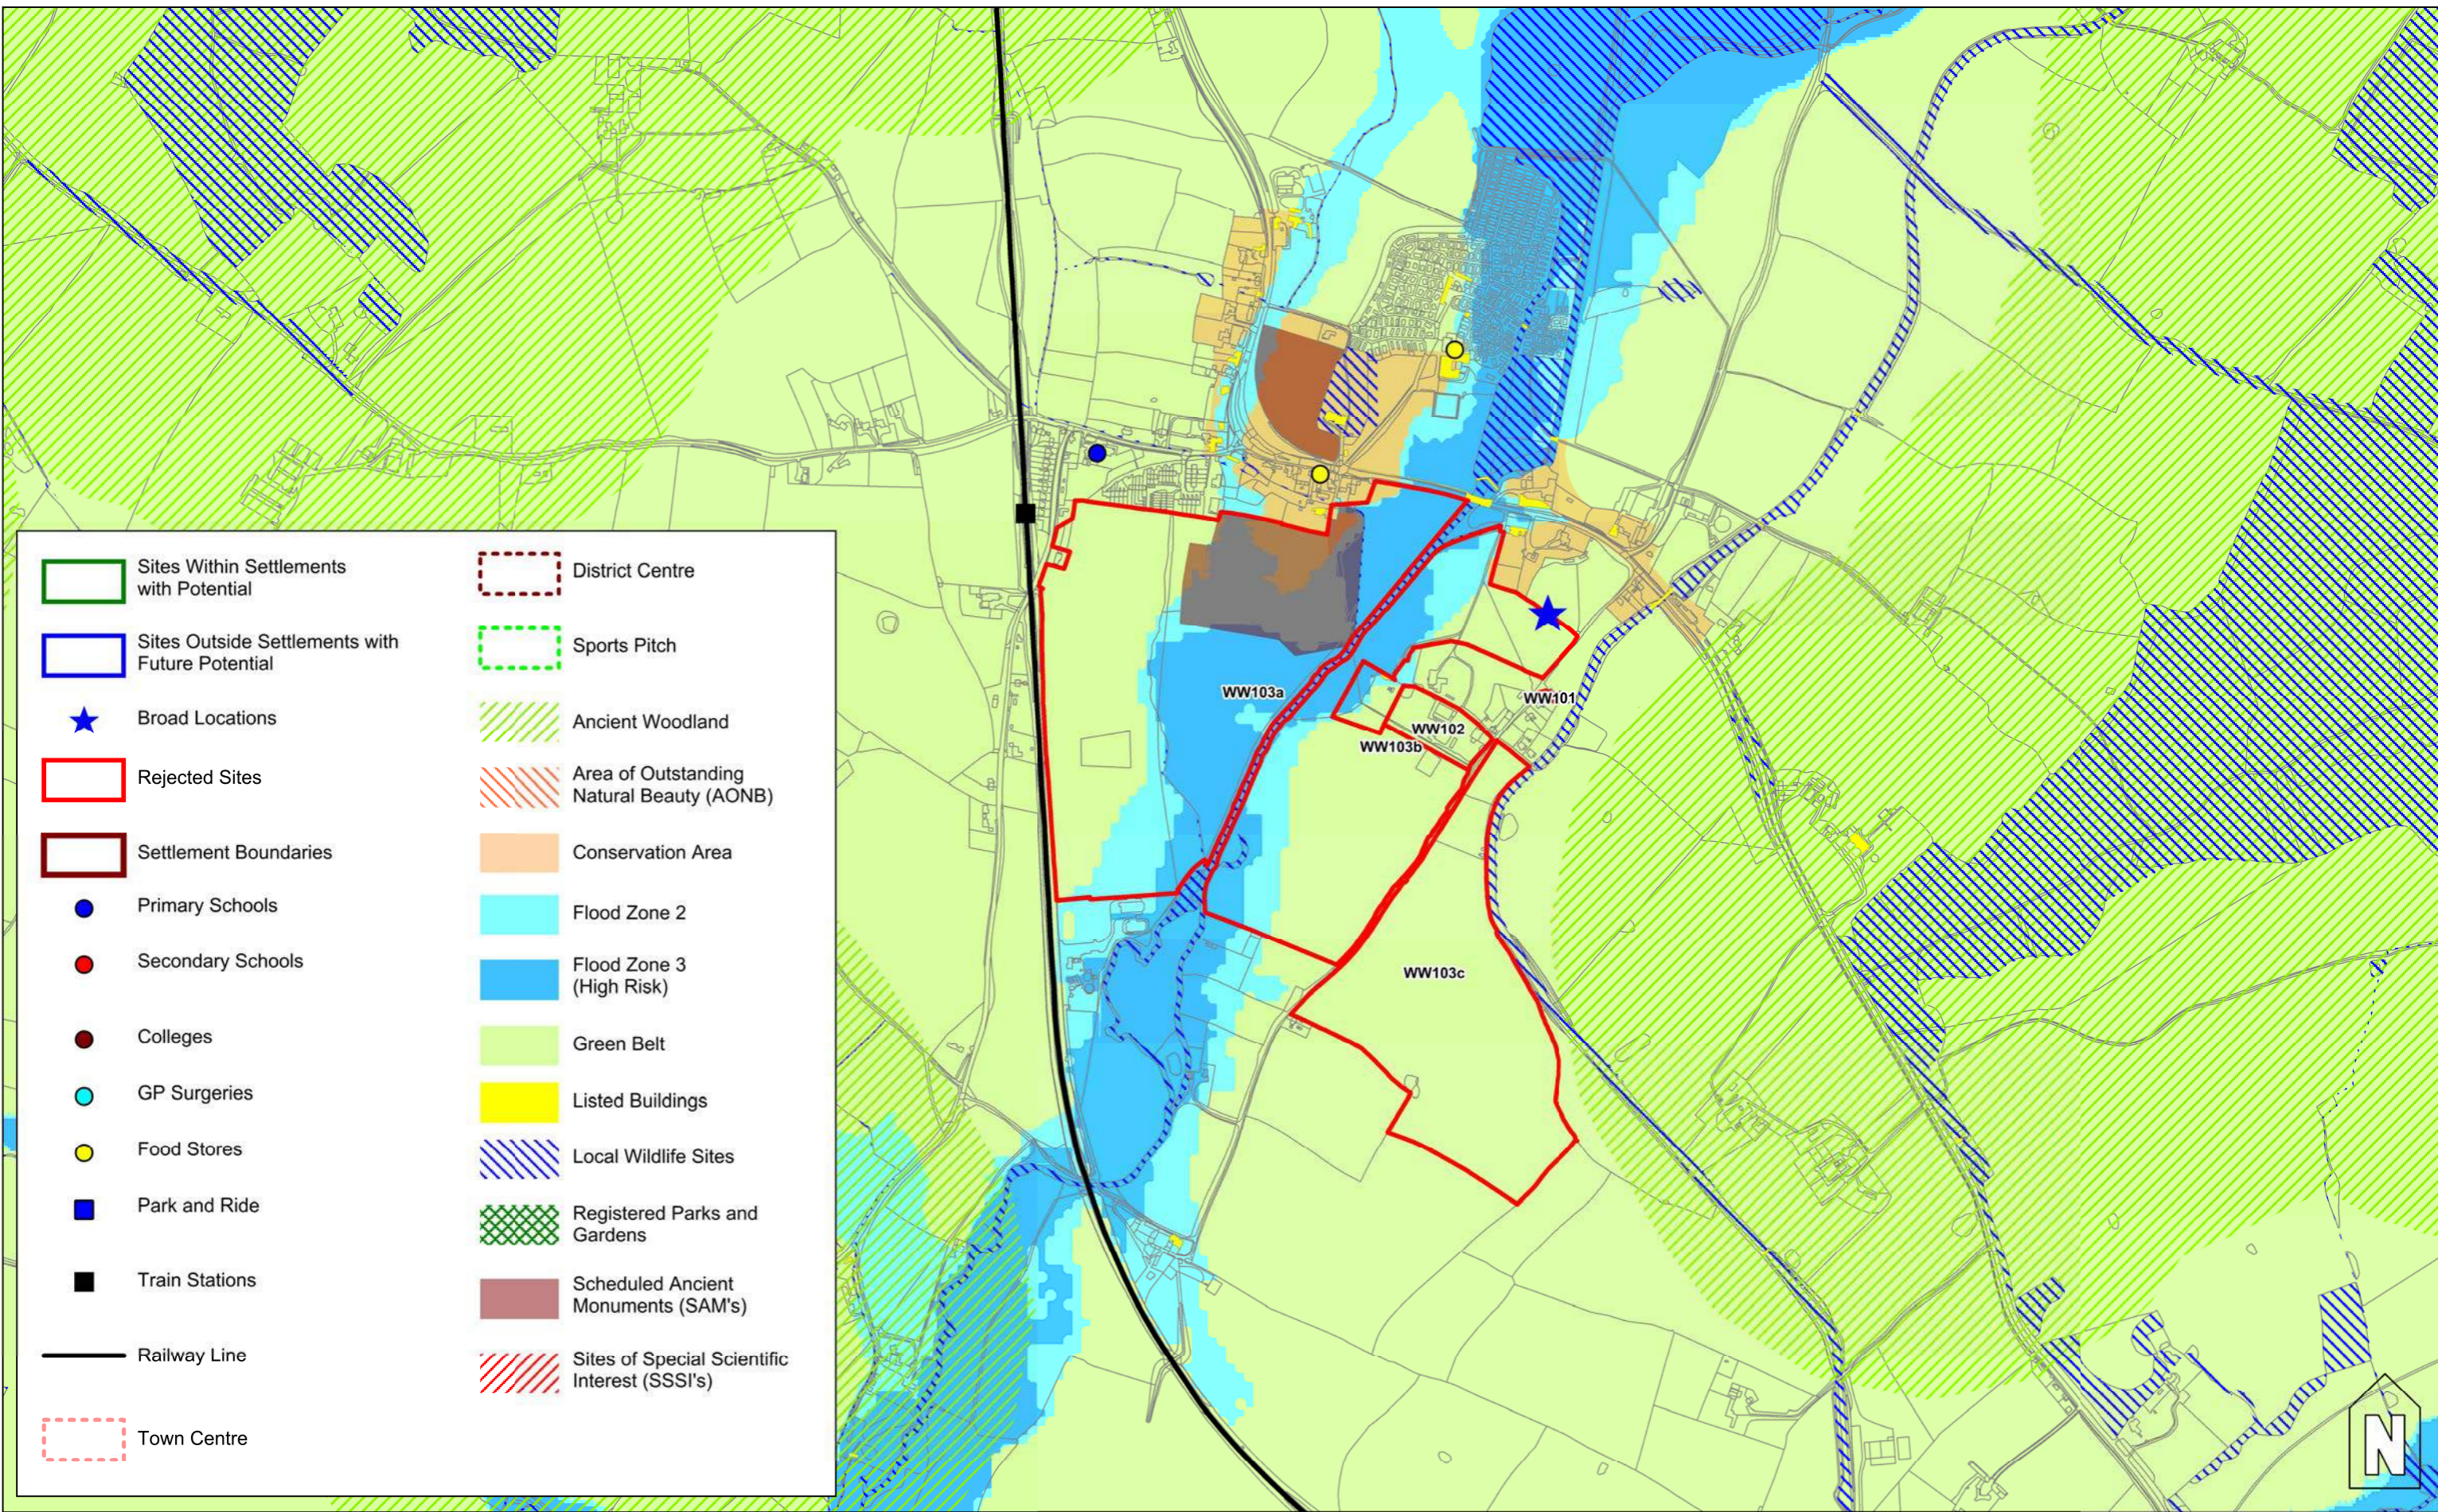

Wootton Waven

1:10,000 @ A3

Reproduced from/based upon Ordnance Survey material with the permission of Ordnance Survey on behalf of the Controller of Her Majesty's Stationery Office © Crown copyright. Unauthorised reproduction infringes Crown copyright and may lead to prosecution or civil proceedings. © Stratford-on-Avon District Council. 100024287. 2012