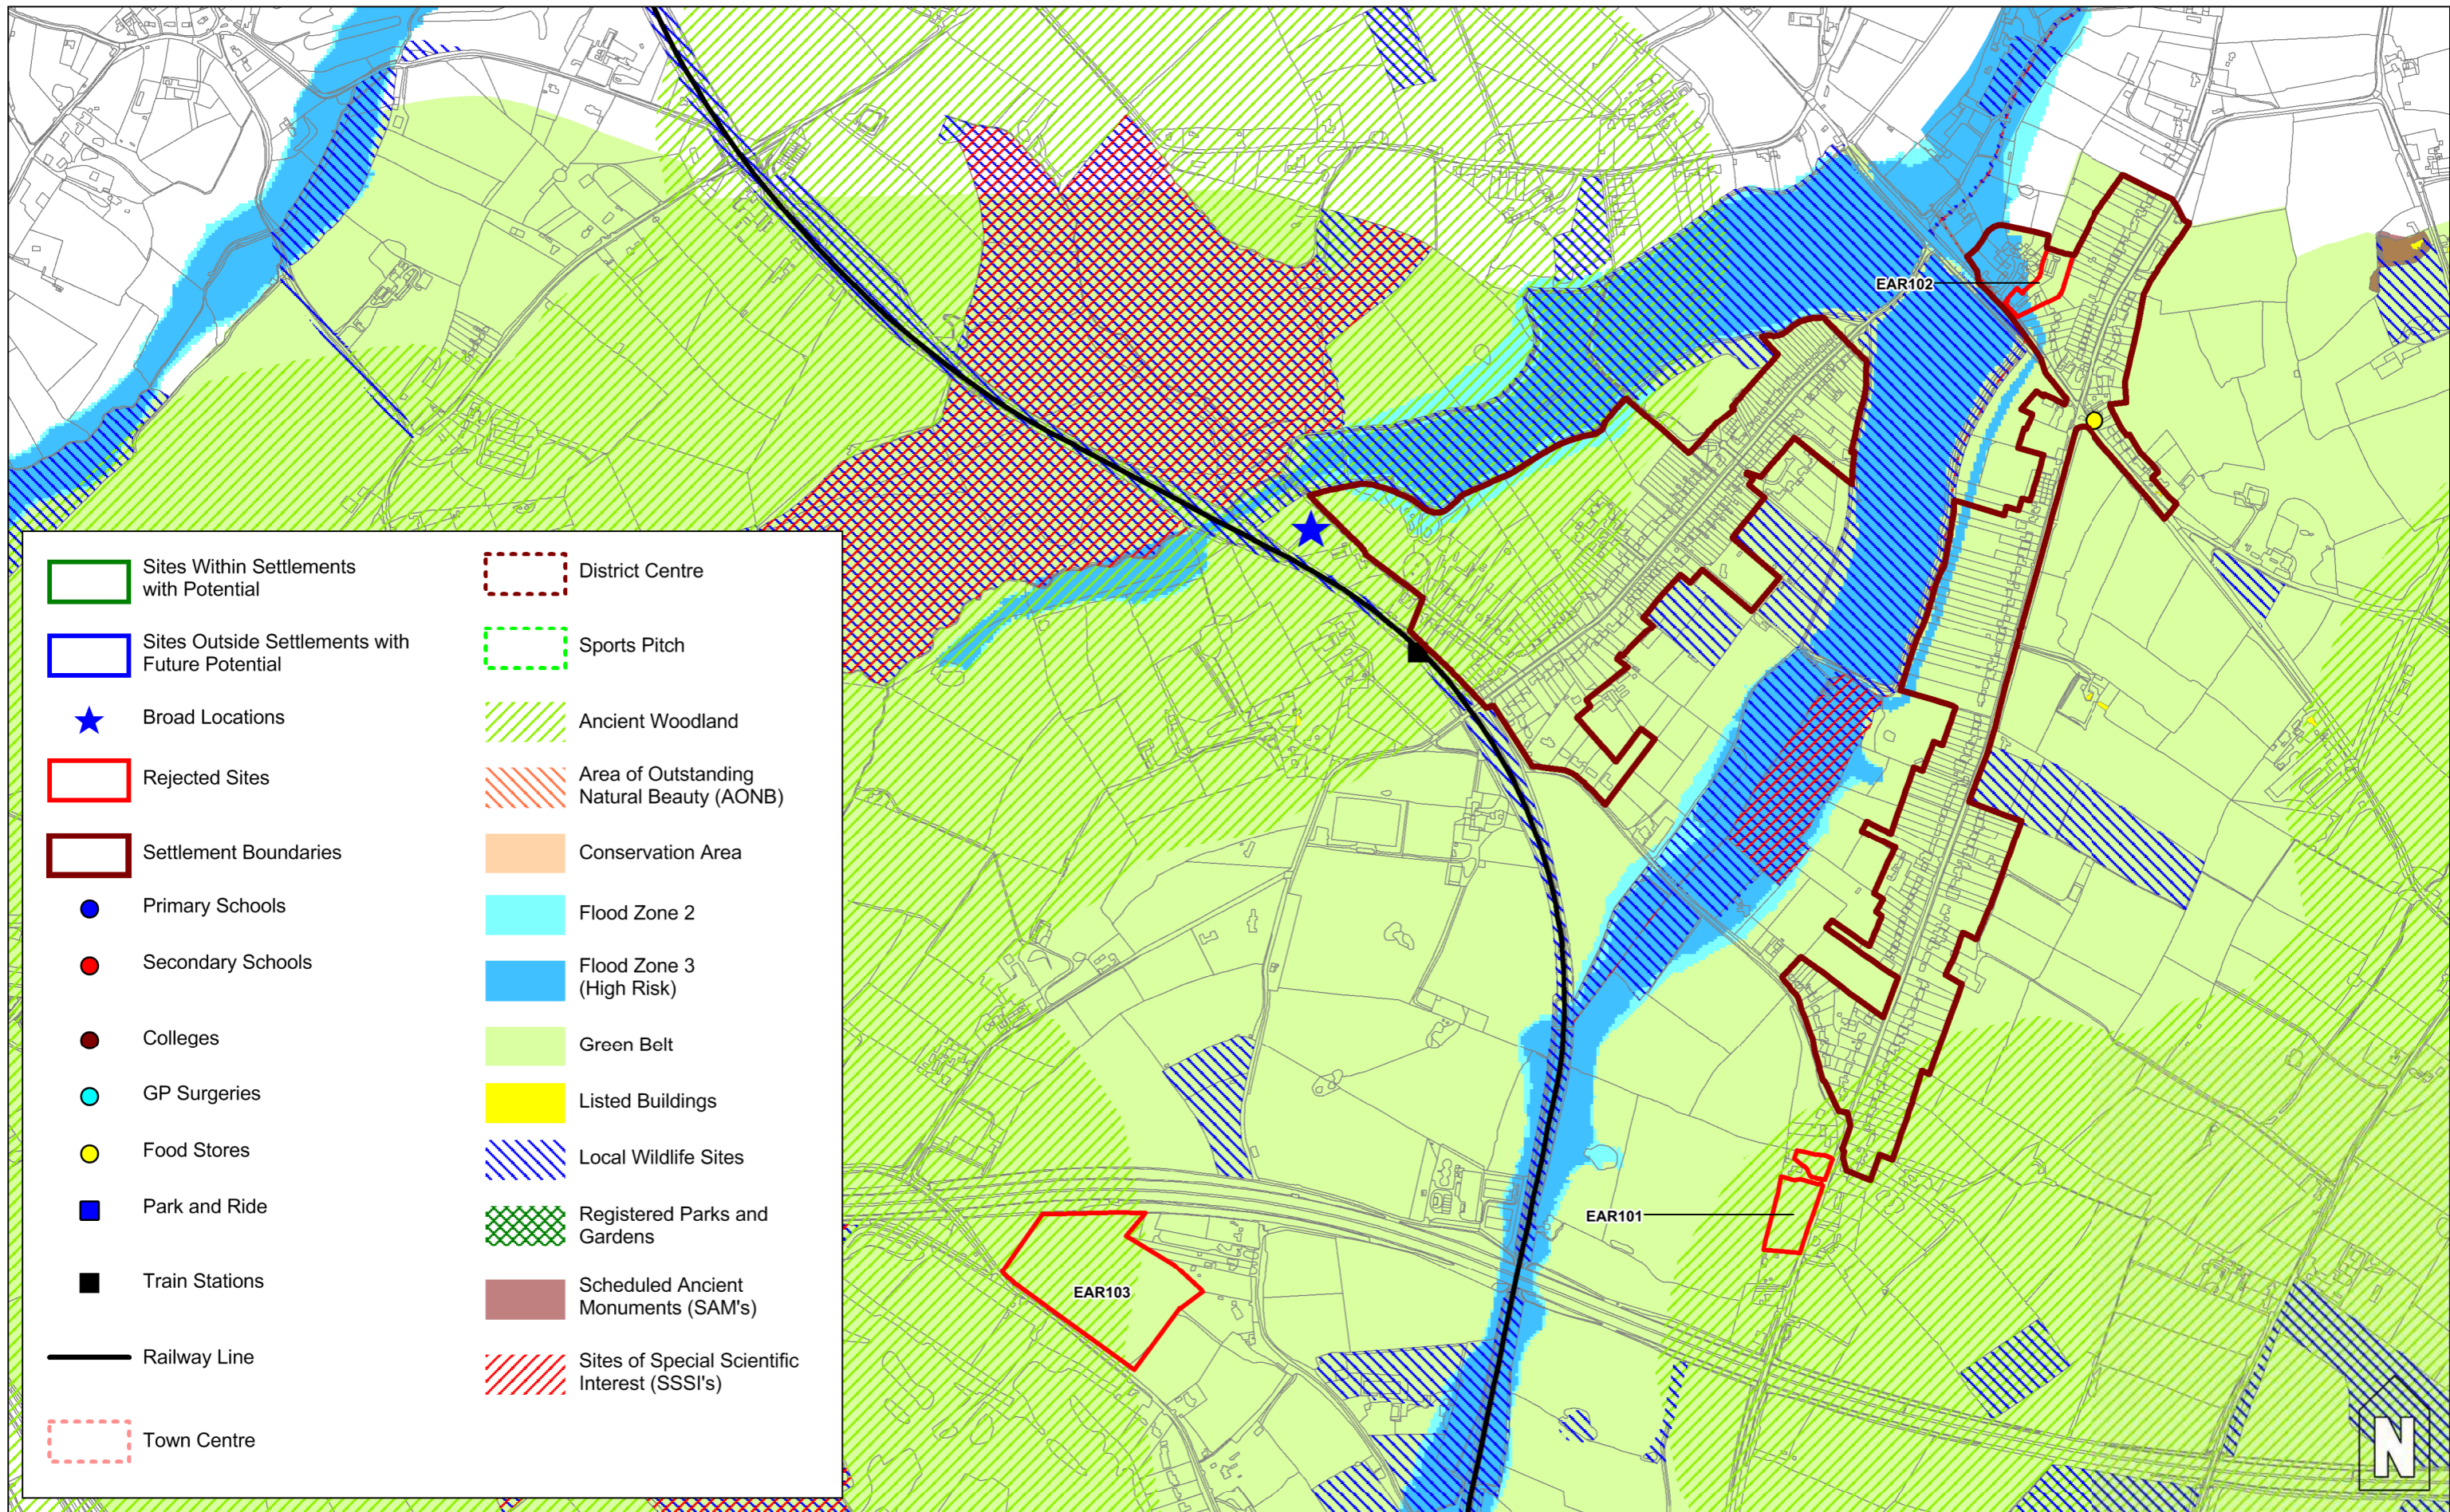

Earlswood

1:10,000 @ A3