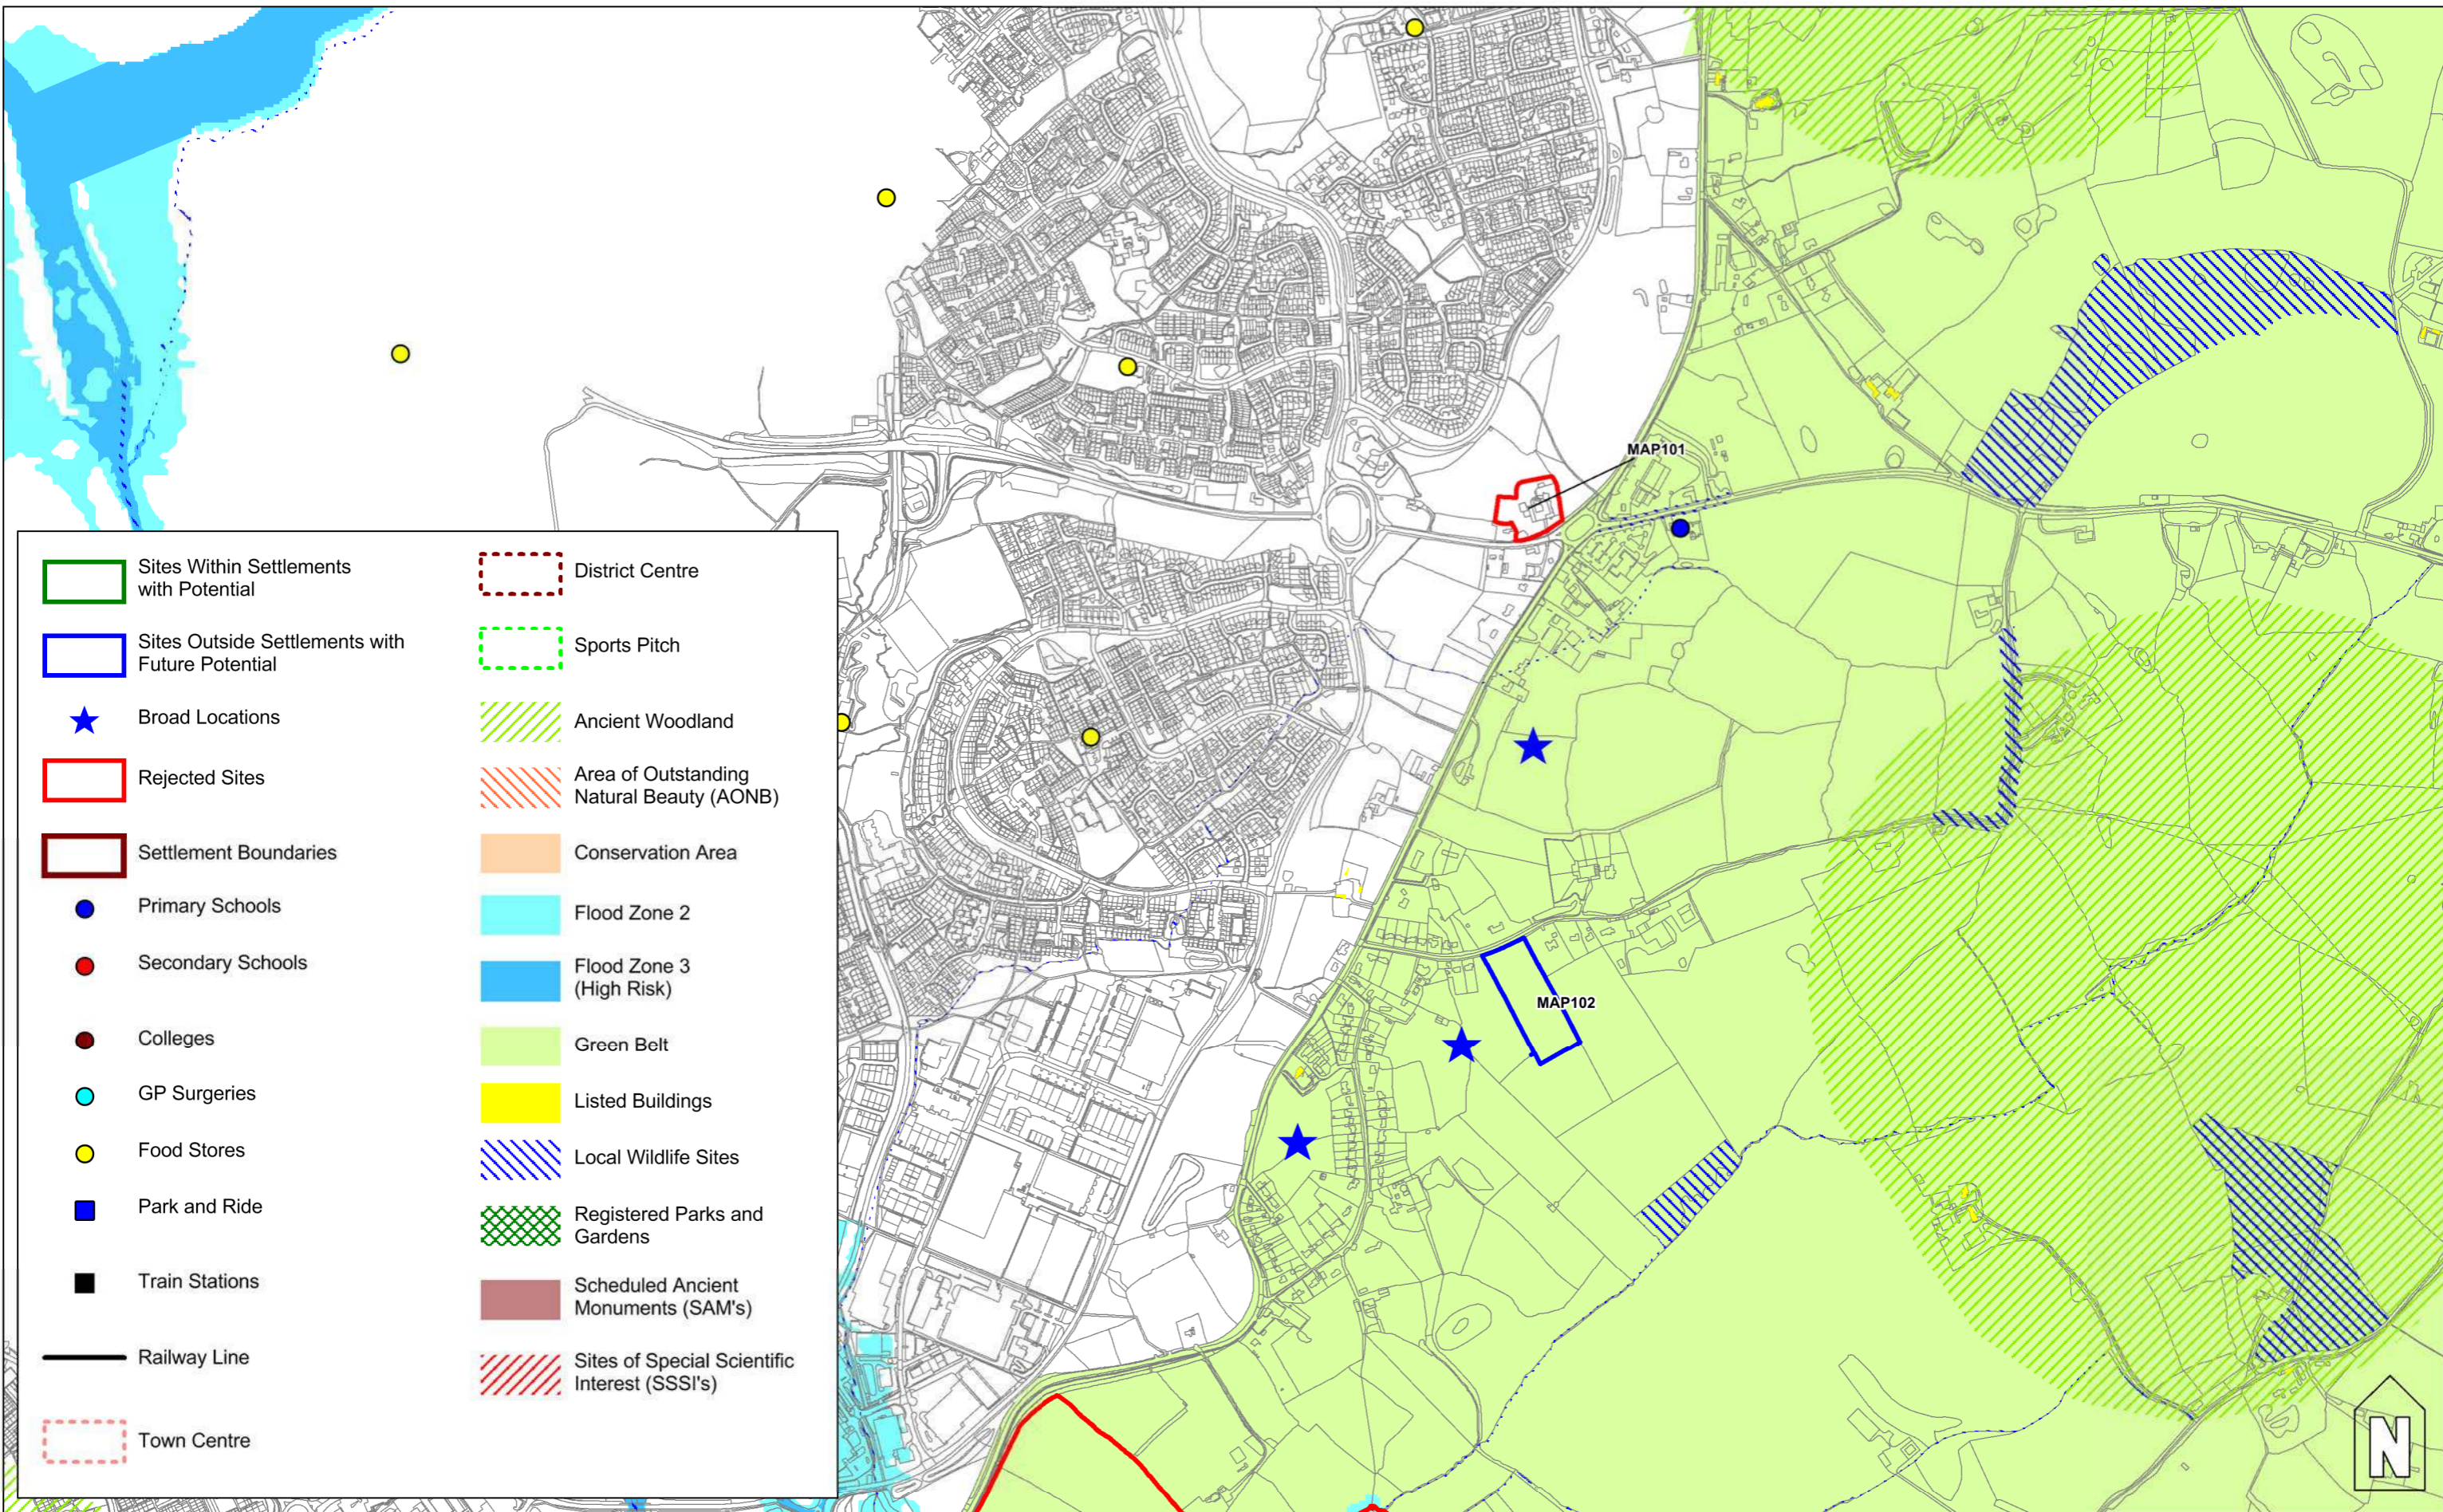

Mappleborough Green

1:10,000 @ A3