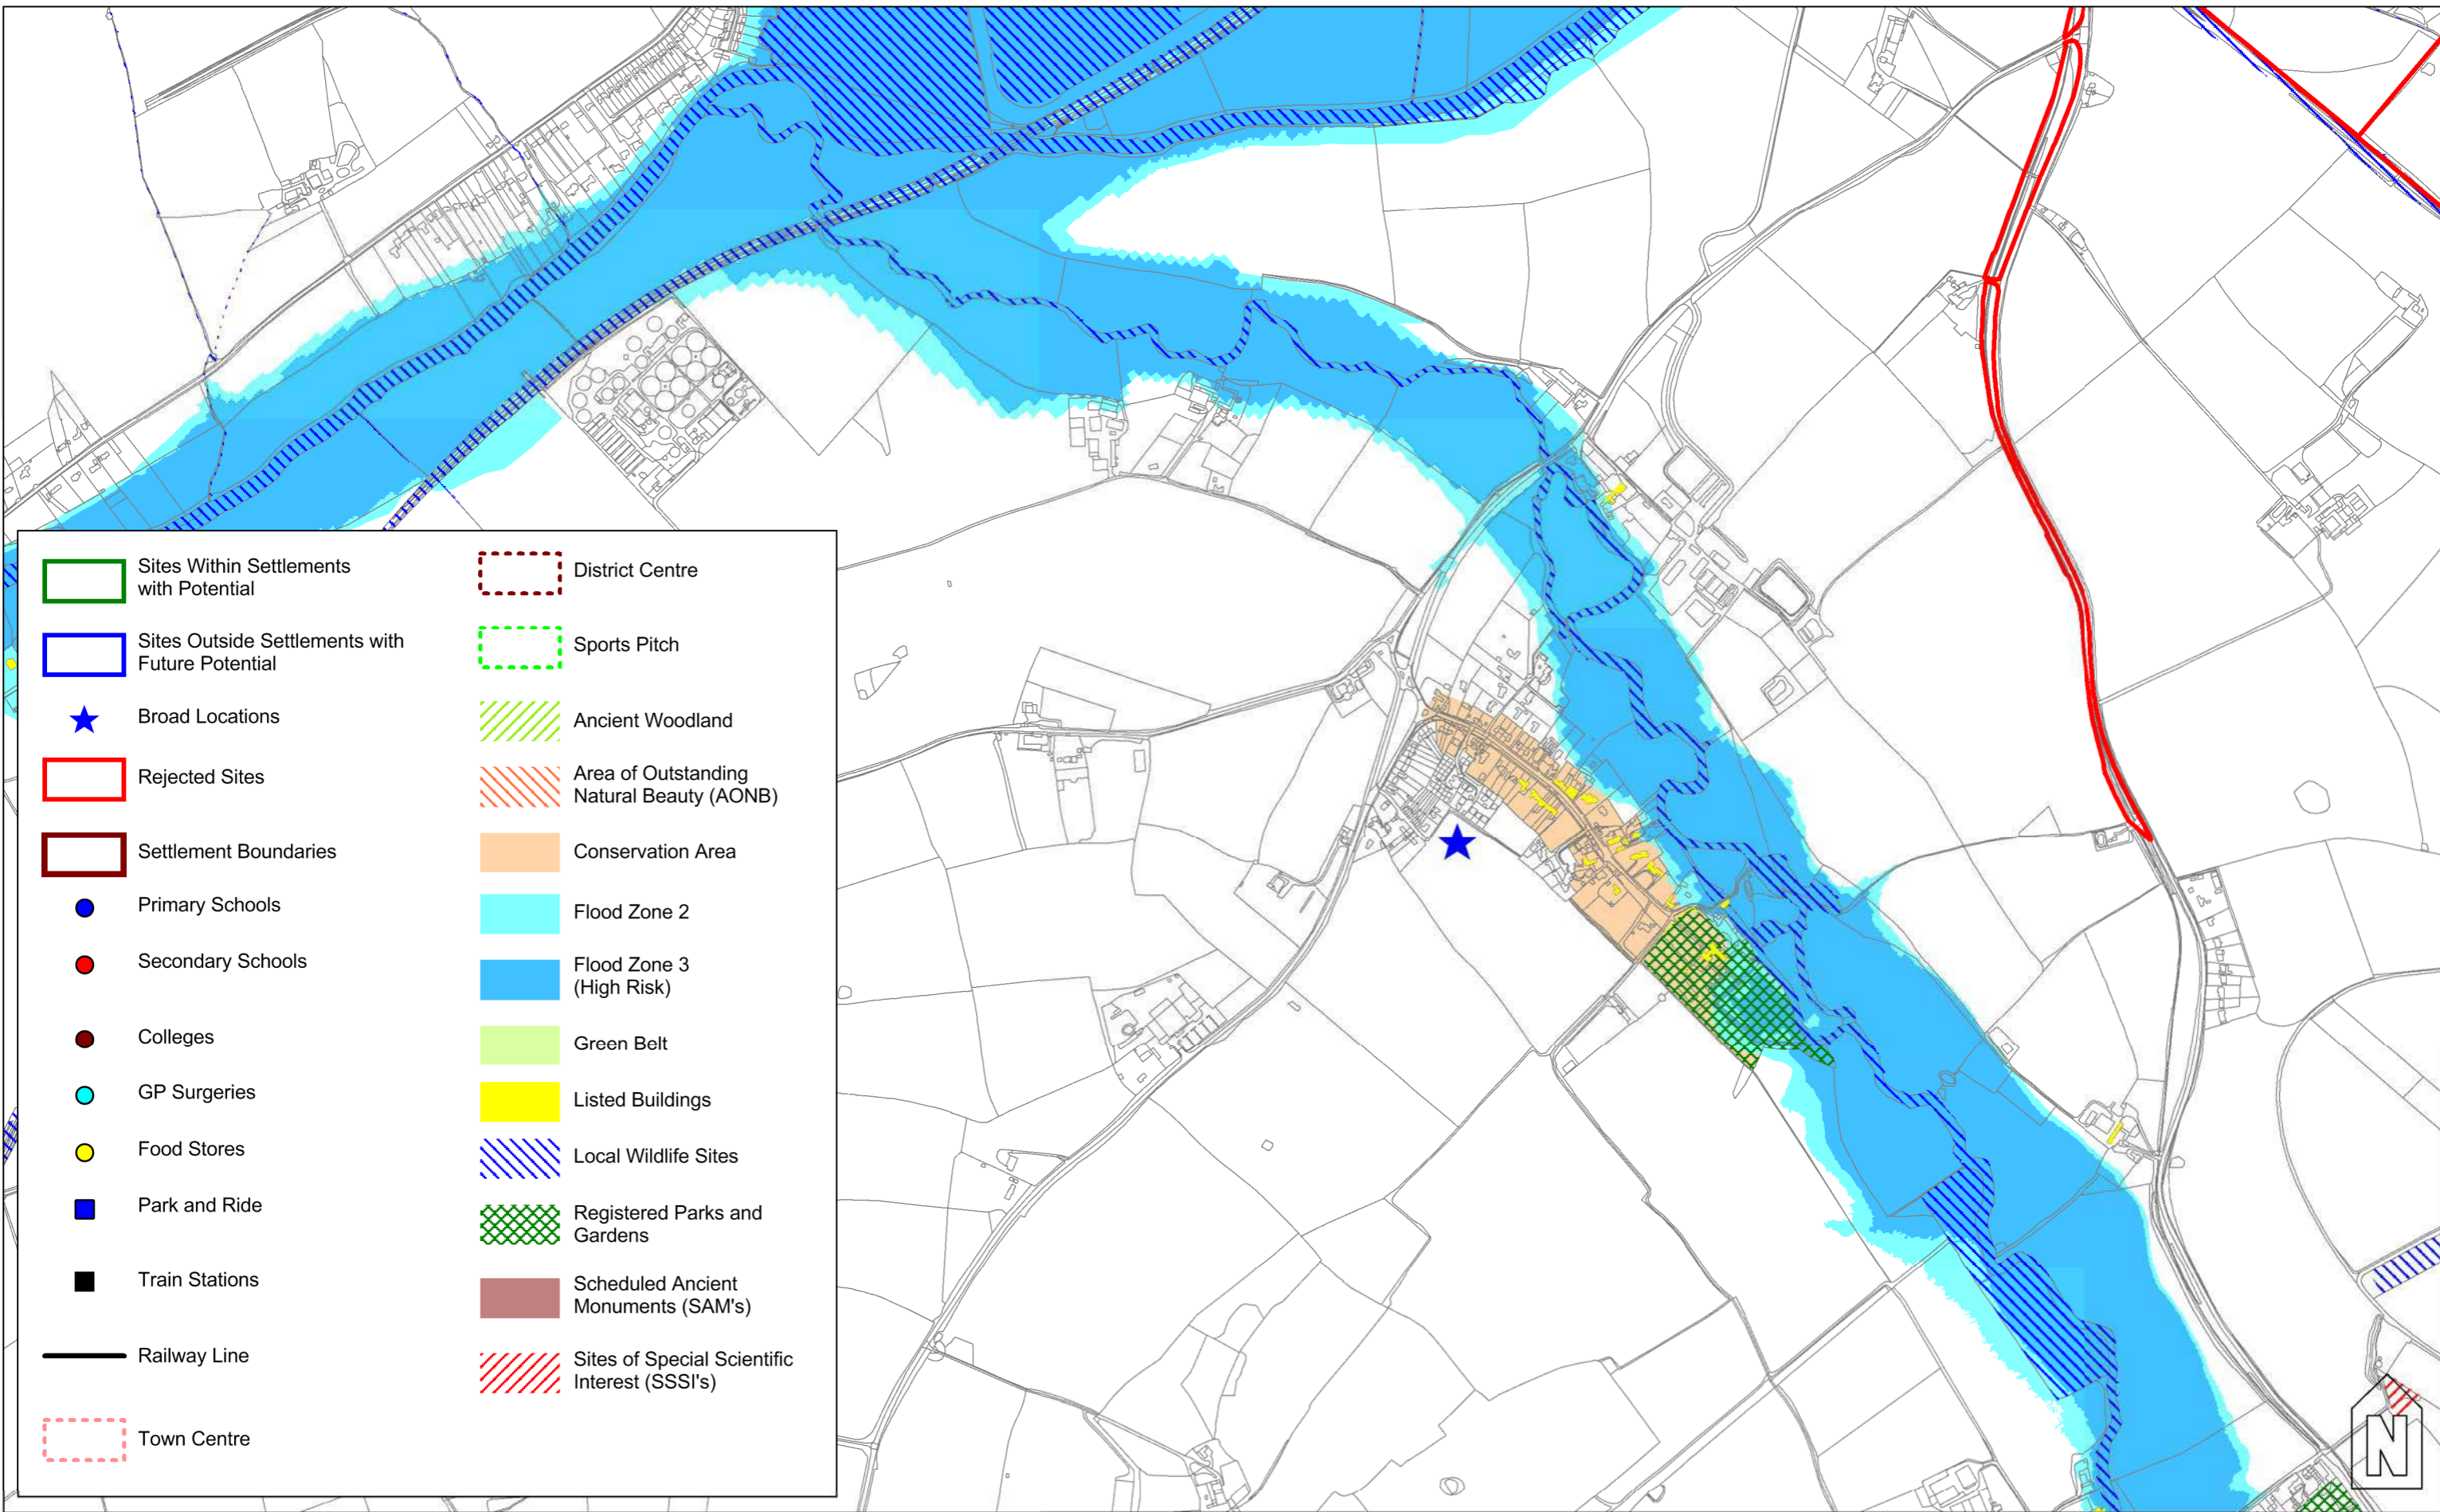

Sites Within Settlements with Potential	District Centre
Sites Outside Settlements with Future Potential	Sports Pitch
Broad Locations	Ancient Woodland
Rejected Sites	Area of Outstanding Natural Beauty (AONB)
Settlement Boundaries	Conservation Area
Primary Schools	Flood Zone 2
Secondary Schools	Flood Zone 3 (High Risk)
Colleges	Green Belt
GP Surgeries	Listed Buildings
Food Stores	Local Wildlife Sites
Park and Ride	Registered Parks and Gardens
Train Stations	Scheduled Ancient Monuments (SAM's)
Railway Line	Sites of Special Scientific Interest (SSSI's)
Town Centre	

Clifford Chambers

1:10,000 @ A3

Reproduced from/based upon Ordnance Survey material with the permission of Ordnance Survey on behalf of the Controller of Her Majesty's Stationery Office © Crown copyright. Unauthorised reproduction infringes Crown copyright and may lead to prosecution or civil proceedings. © Stratford-on-Avon District Council. 100024287. 2012