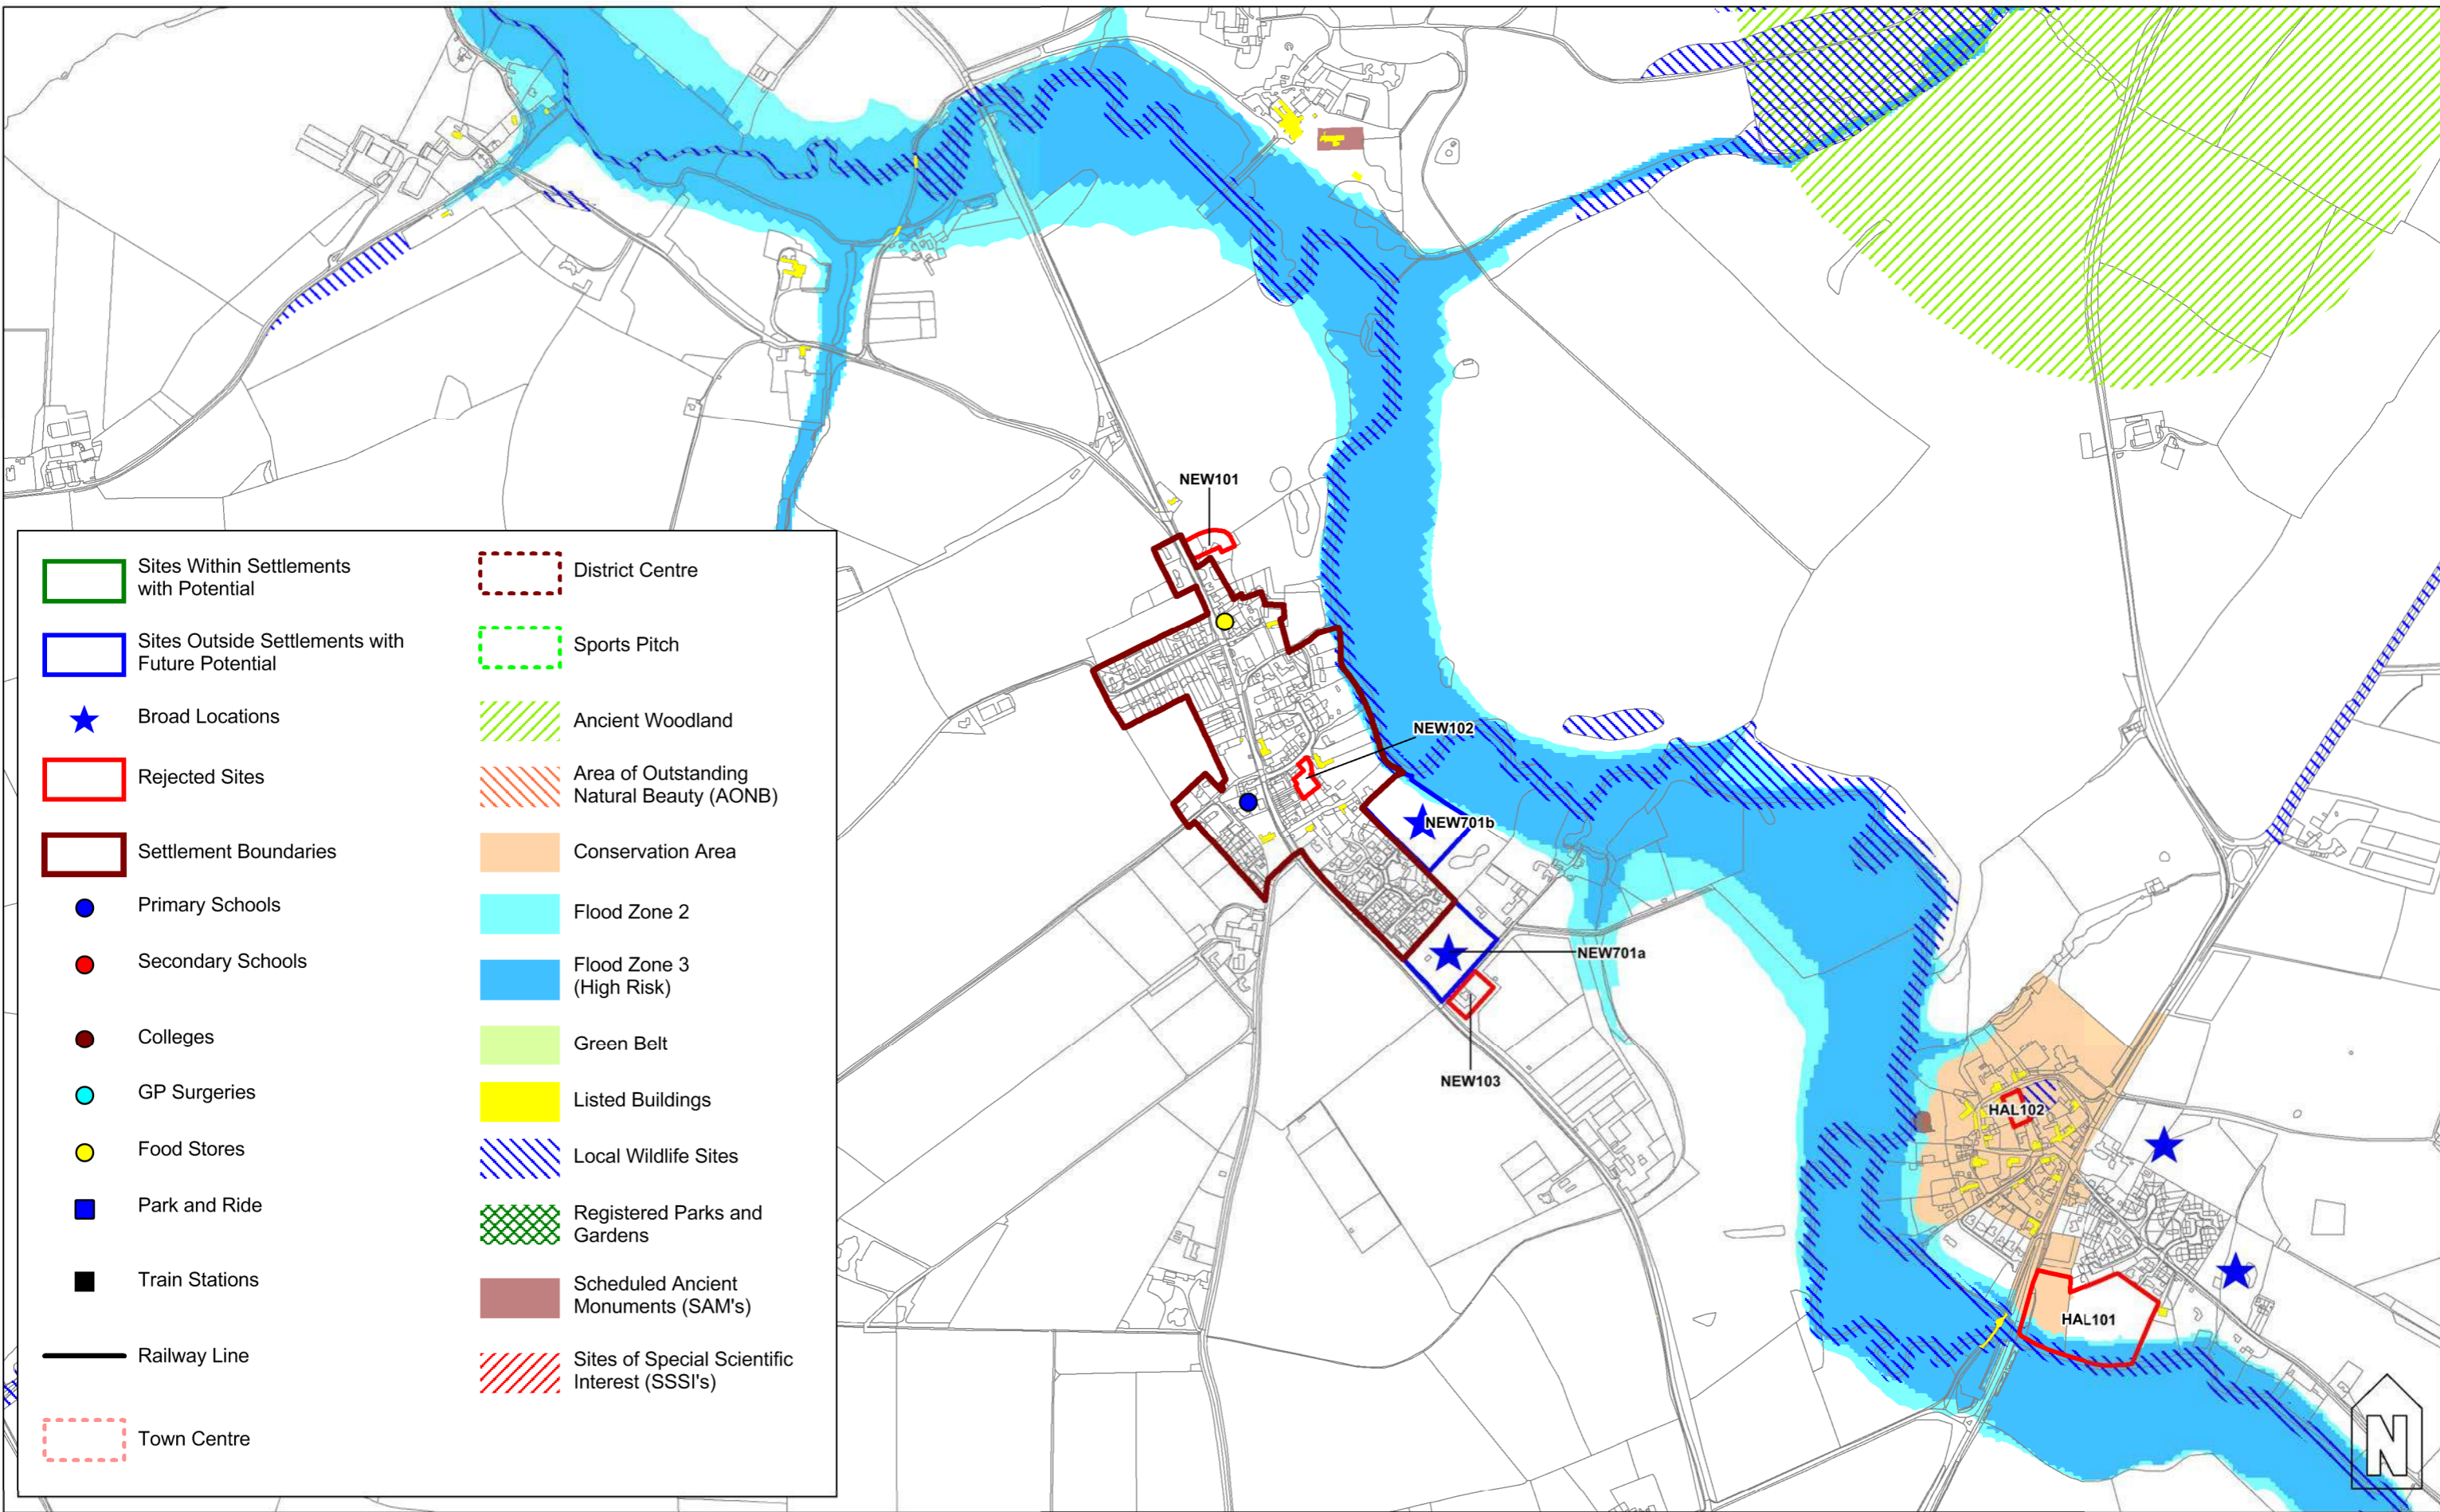

Newbold-on-Stour

1:10,000 @ A3

Reproduced from/based upon Ordnance Survey material with the permission of Ordnance Survey on behalf of the Controller of Her Majesty's Stationery Office © Crown copyright. Unauthorised reproduction infringes Crown copyright and may lead to prosecution or civil proceedings. © Stratford-on-Avon District Council. 100024287. 2012