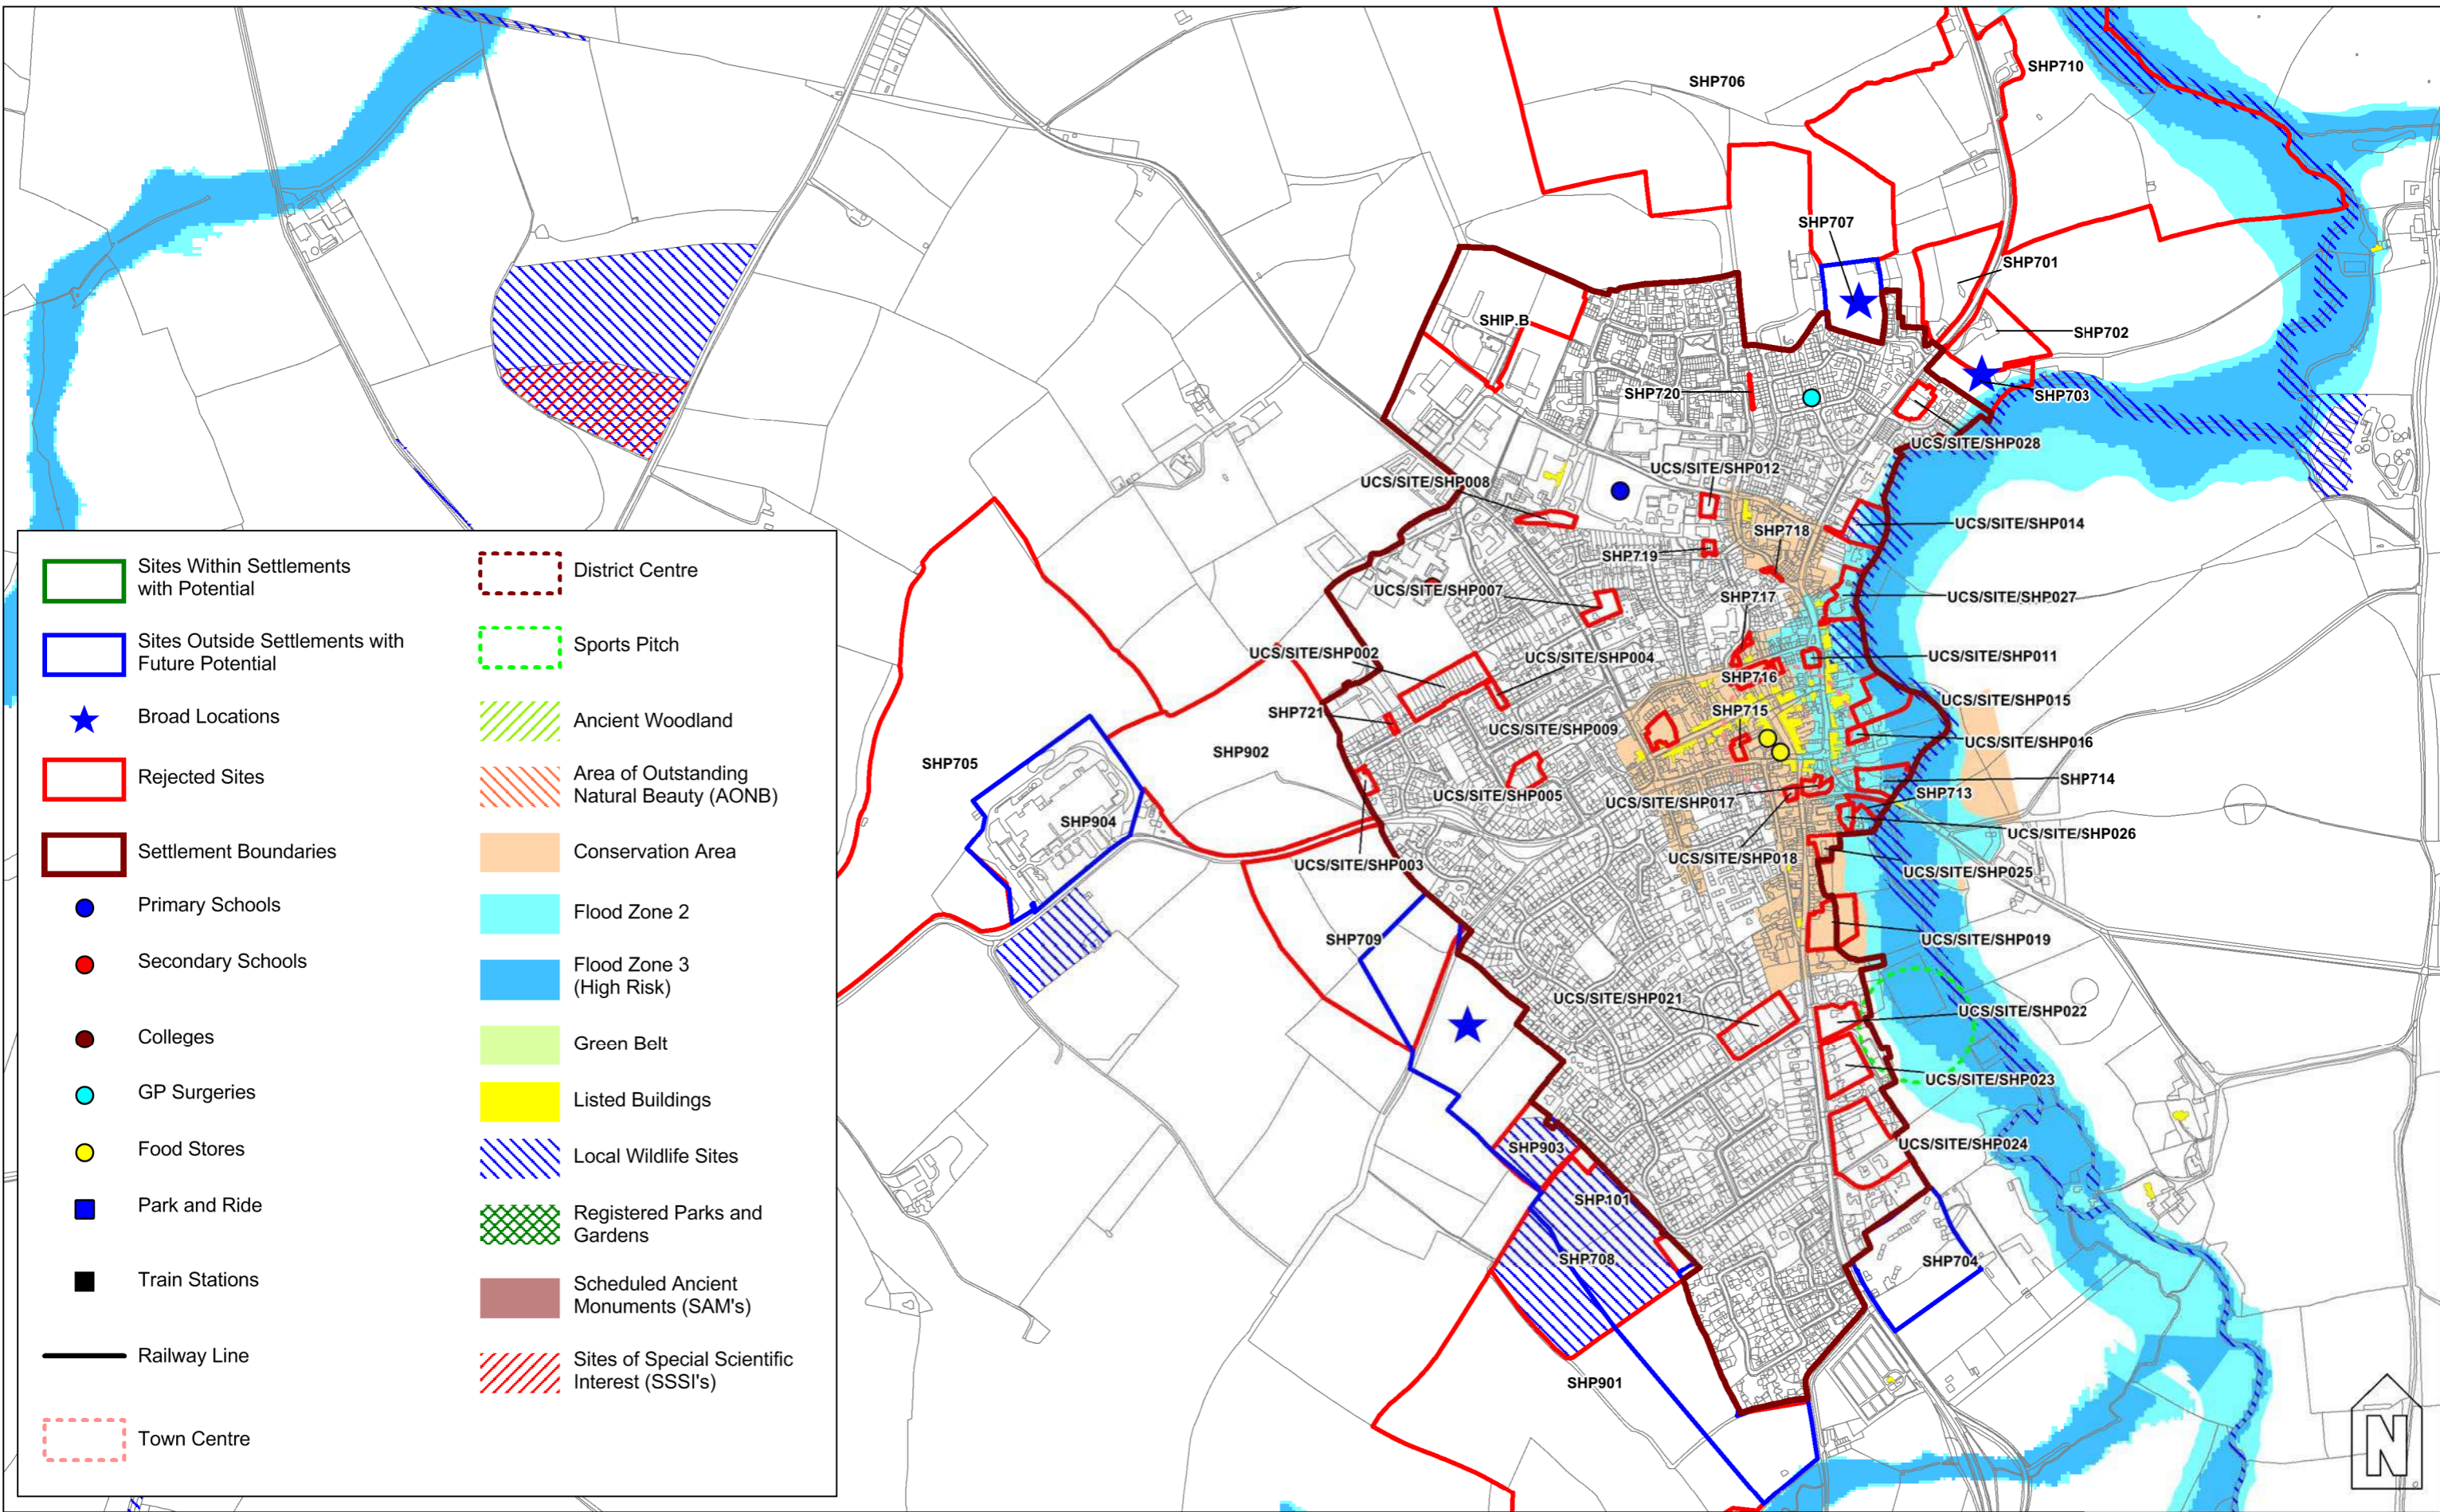

Priors Marston

1:8,000 @ A3

Quinton (Lower)

1:10,000 @ A3

Salford Priors

1:10,000 @ A3

Reproduced from/based upon Ordnance Survey material with the permission of Ordnance Survey on behalf of the Controller of Her Majesty's Stationery Office © Crown copyright. Unauthorised reproduction infringes Crown copyright and may lead to prosecution or civil proceedings. © Stratford-on-Avon District Council. 100024287. 2012