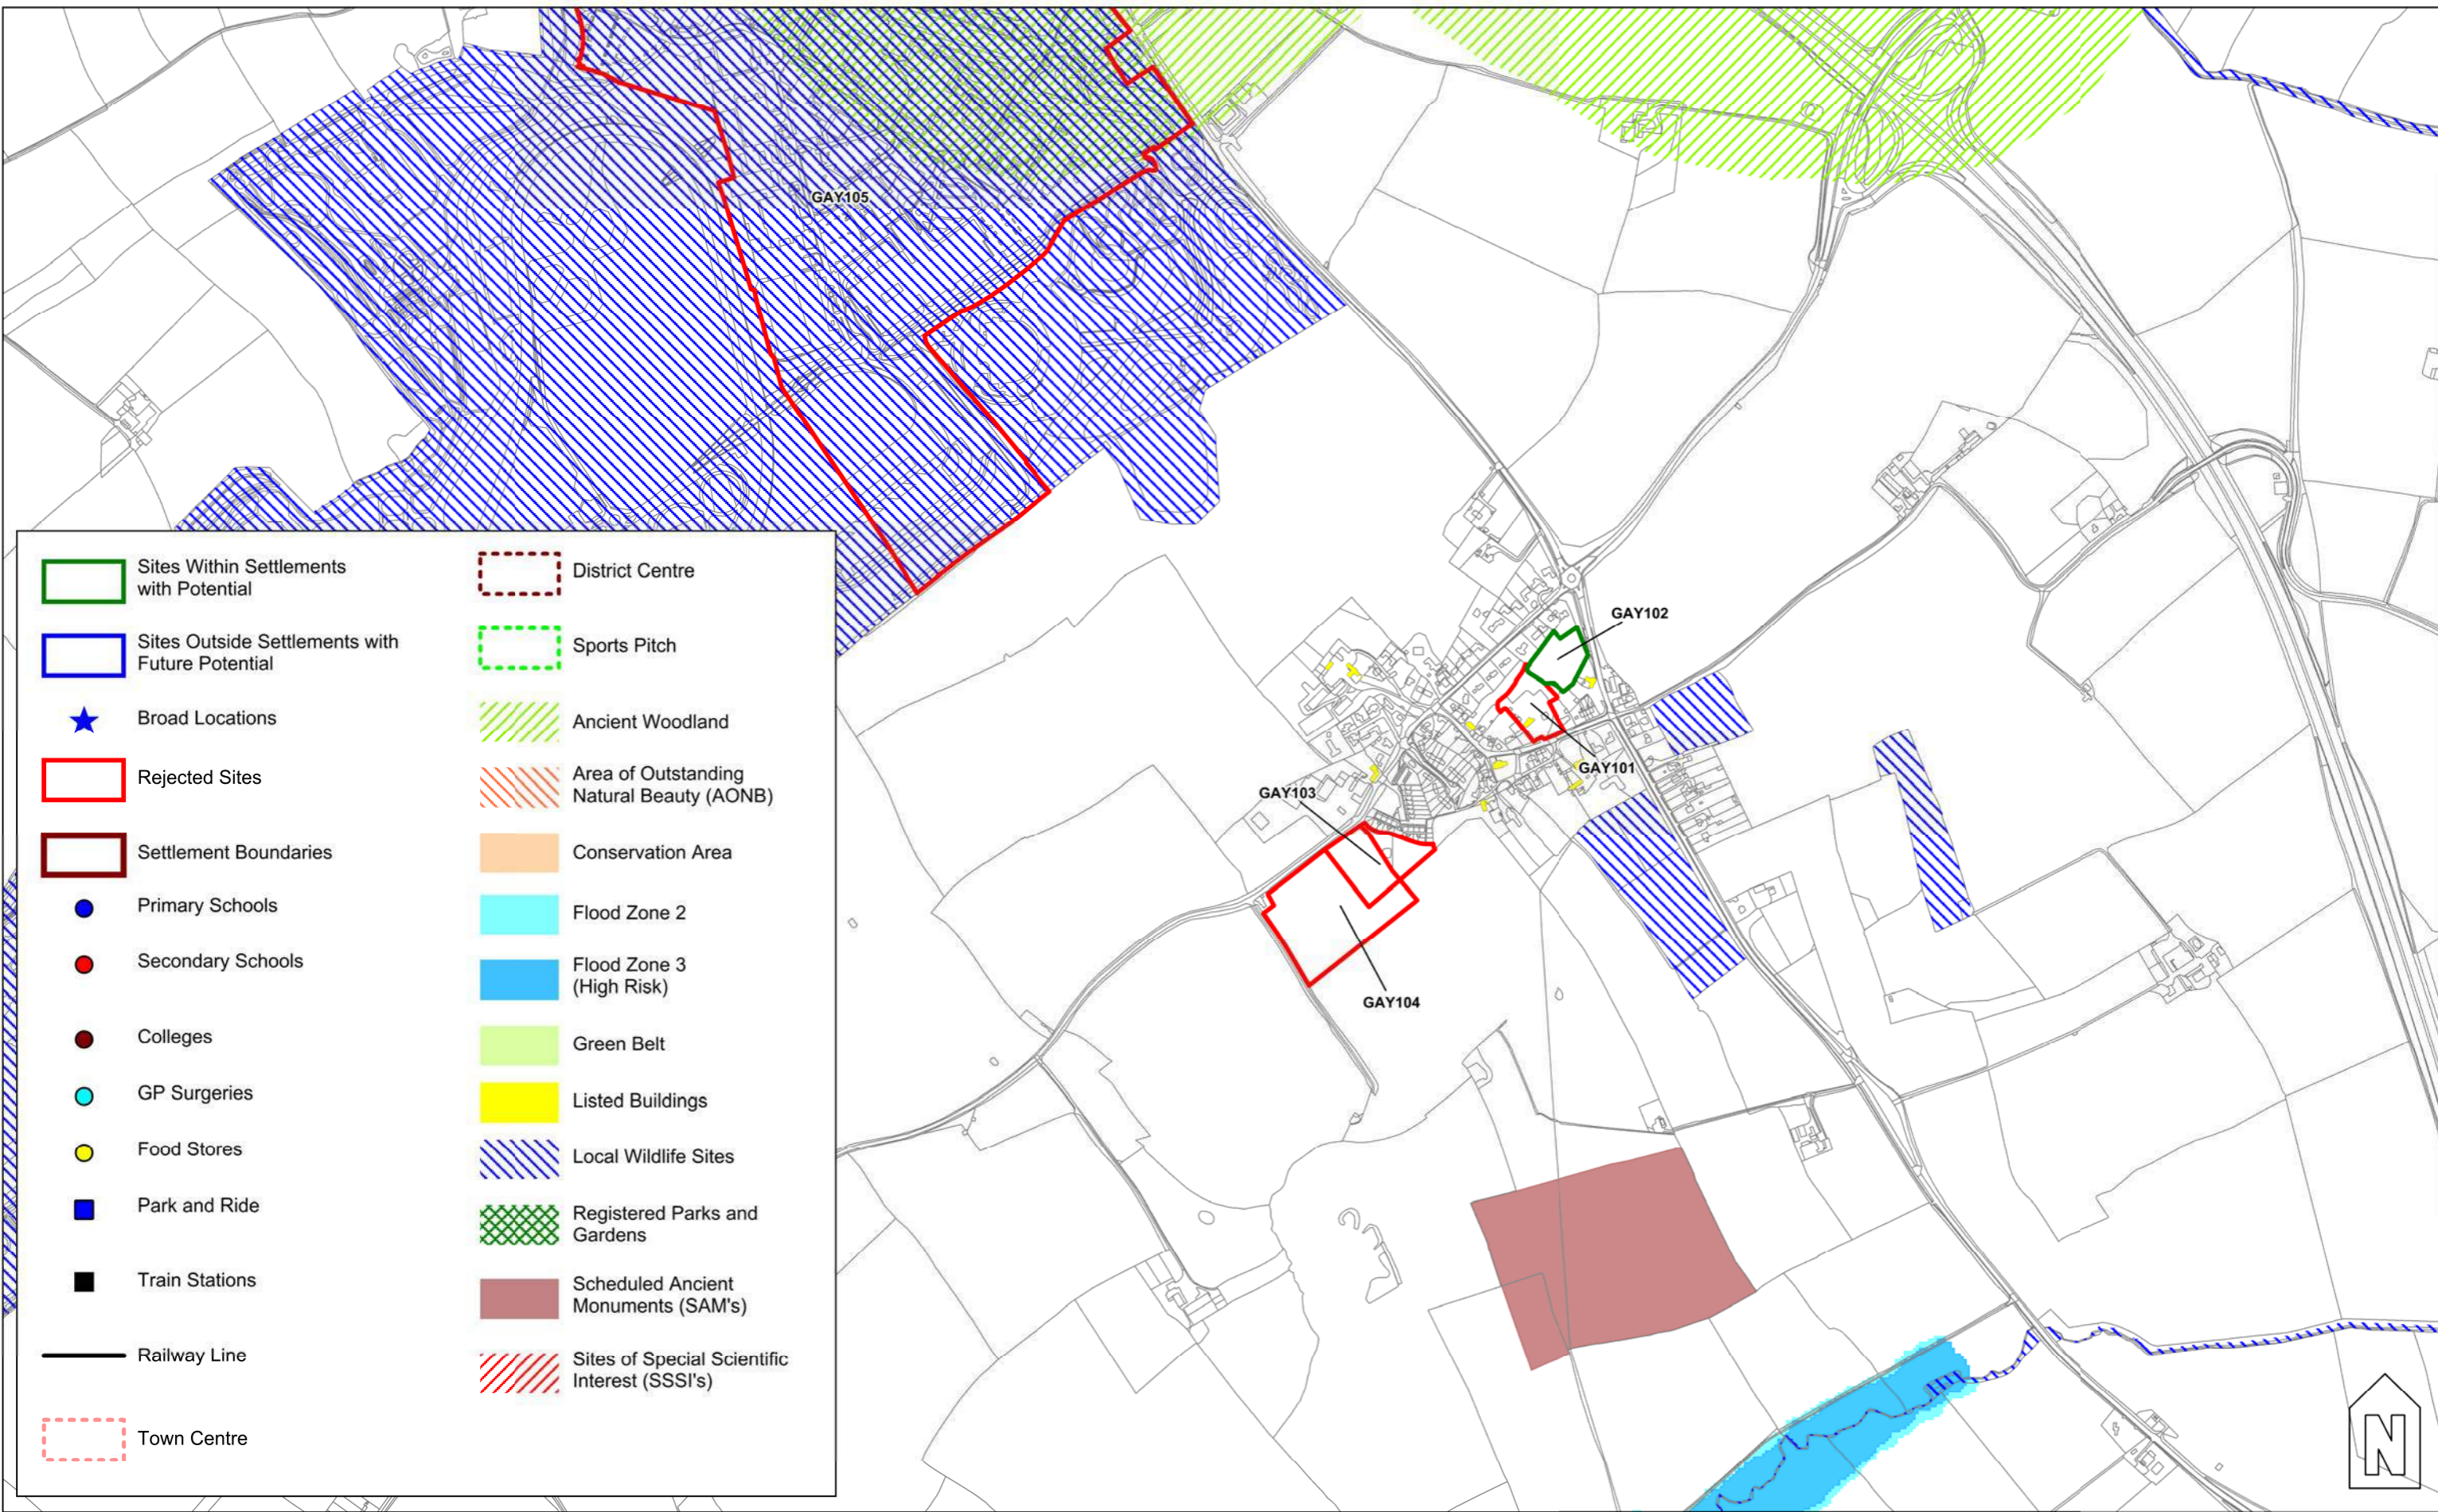

Gaydon

1:10,000 @ A3

Reproduced from/based upon Ordnance Survey material with the permission of Ordnance Survey on behalf of the Controller of Her Majesty's Stationery Office © Crown copyright. Unauthorised reproduction infringes Crown copyright and may lead to prosecution or civil proceedings. © Stratford-on-Avon District Council. 100024287. 2012