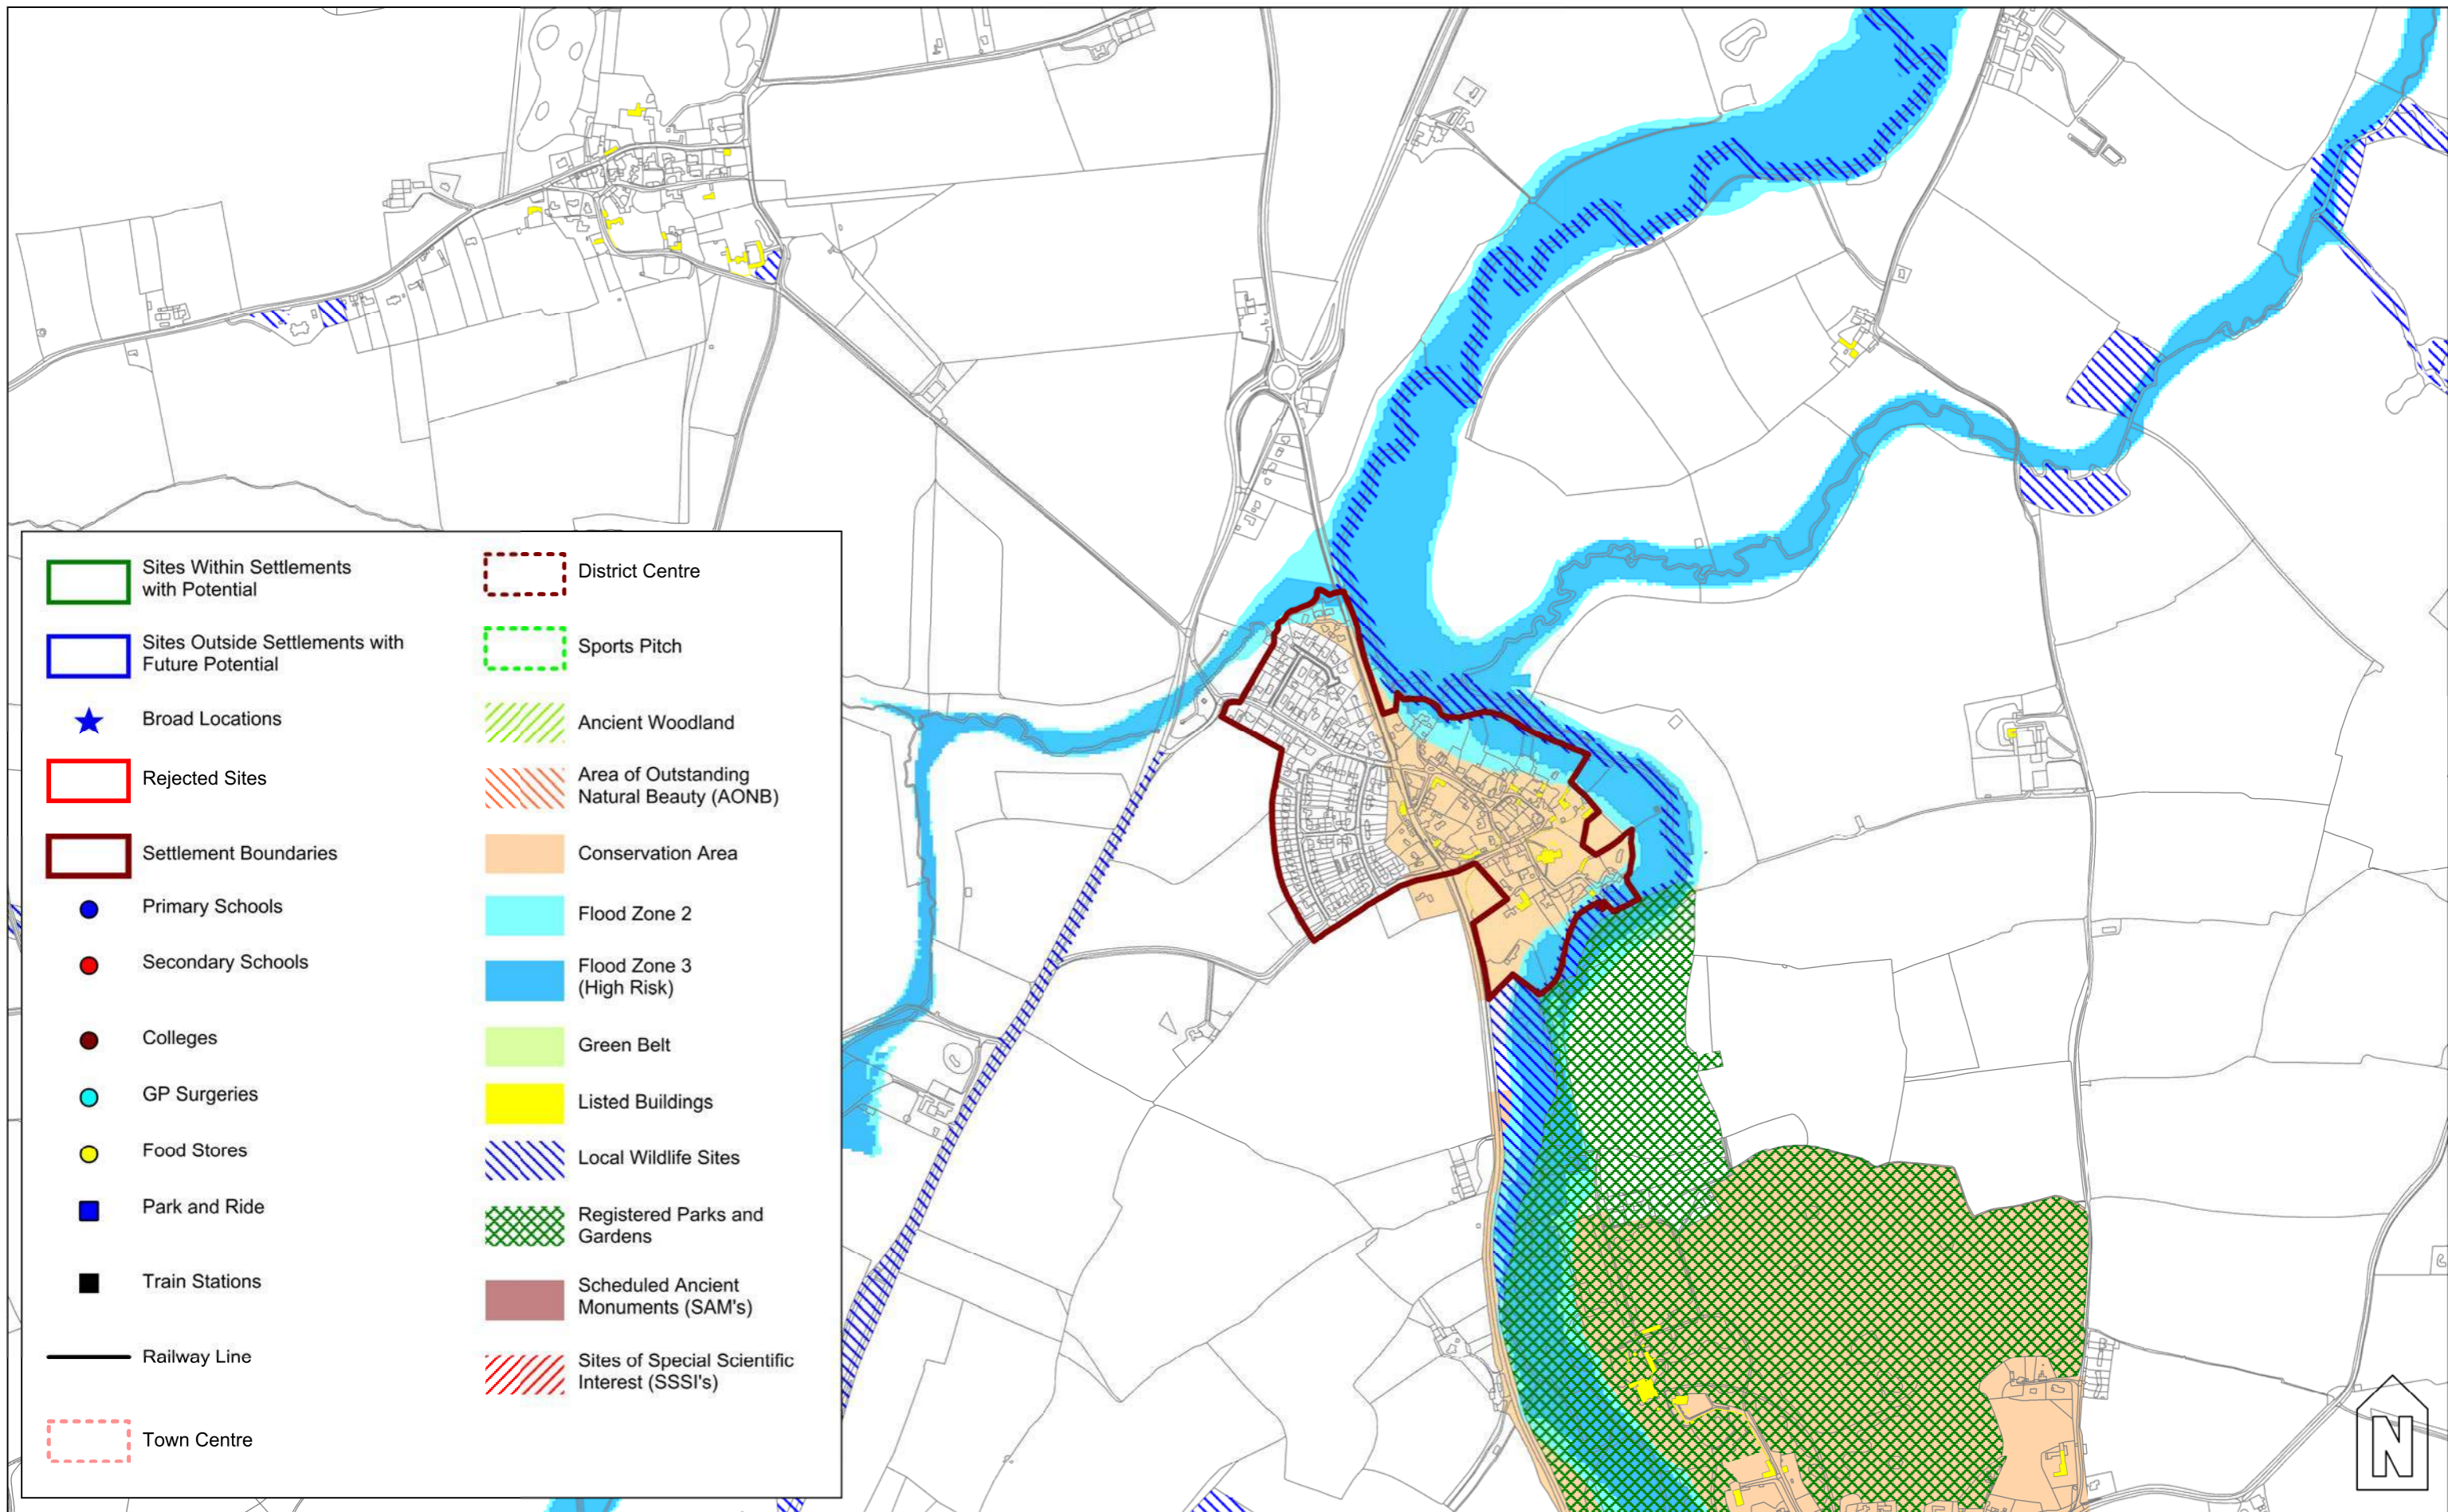

Tredington

1:10,000 @ A3