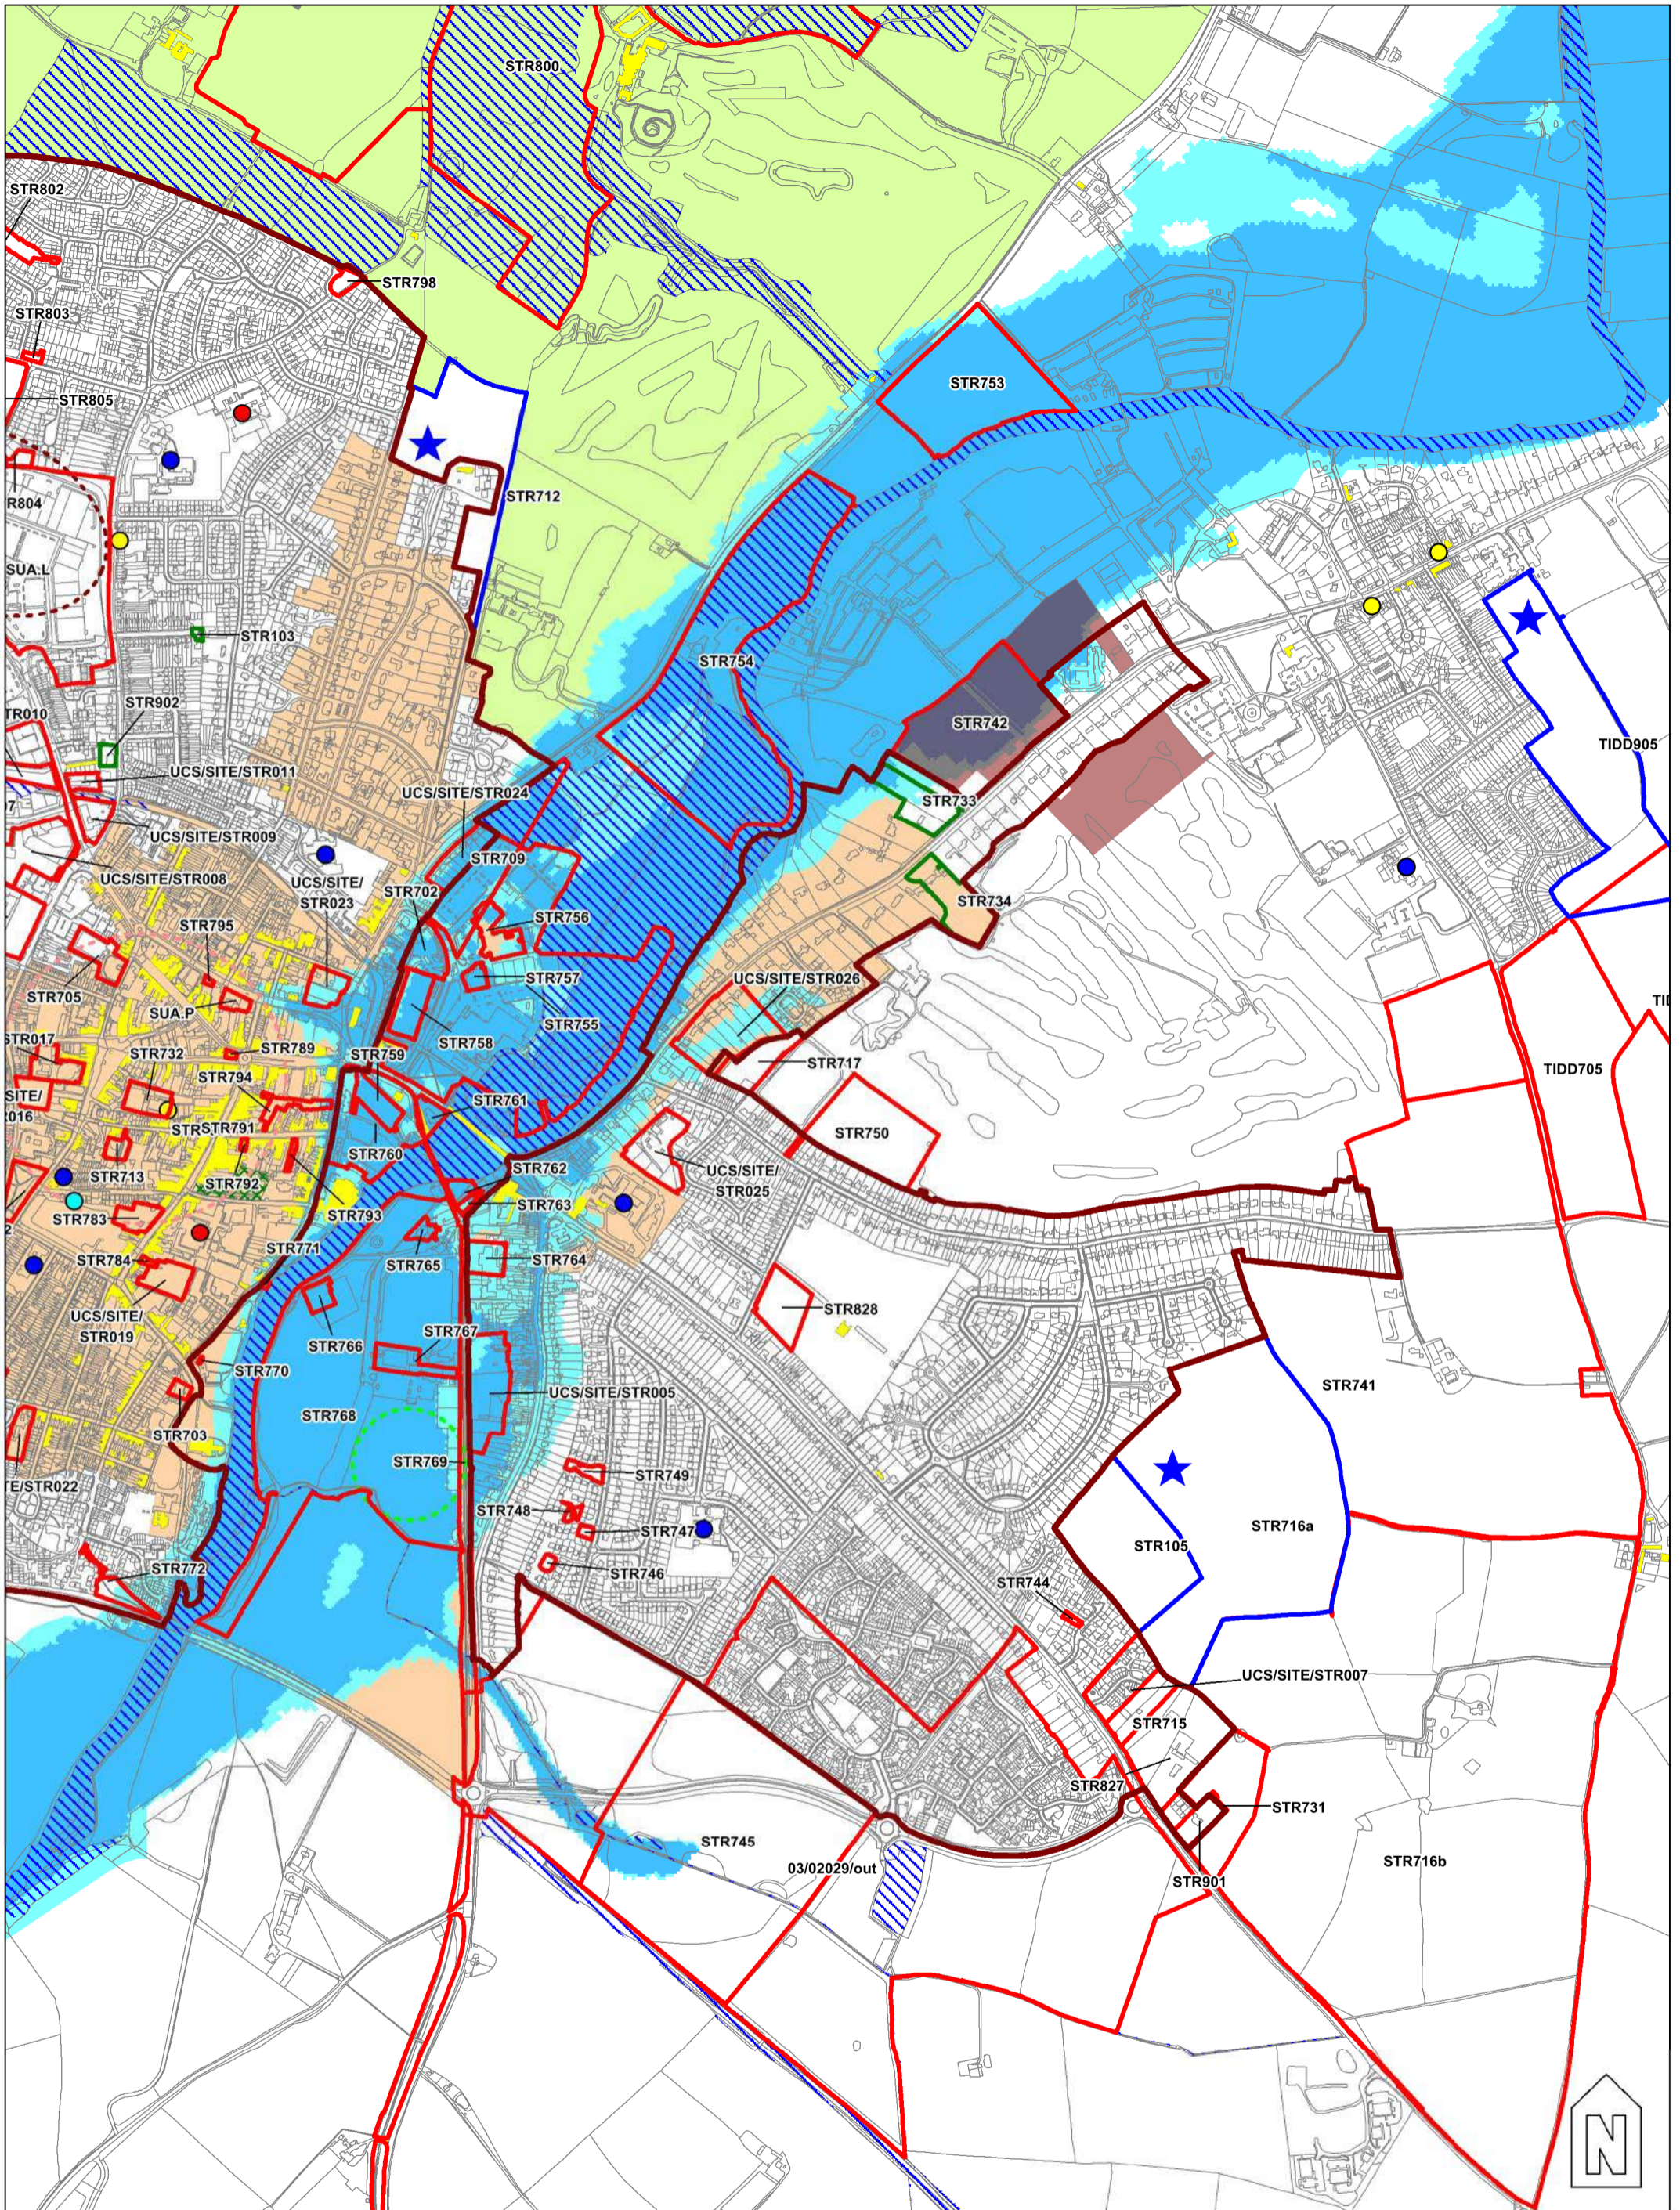

Stratford-upon-Avon

1:10,500

Reproduced from/based upon Ordnance Survey material with the permission of Ordnance Survey on behalf of the Controller of Her Majesty's Stationery Office © Crown copyright. Unauthorised reproduction infringes Crown copyright and may lead to prosecution or civil proceedings. © Stratford-on-Avon District Council. 100024287. 2012