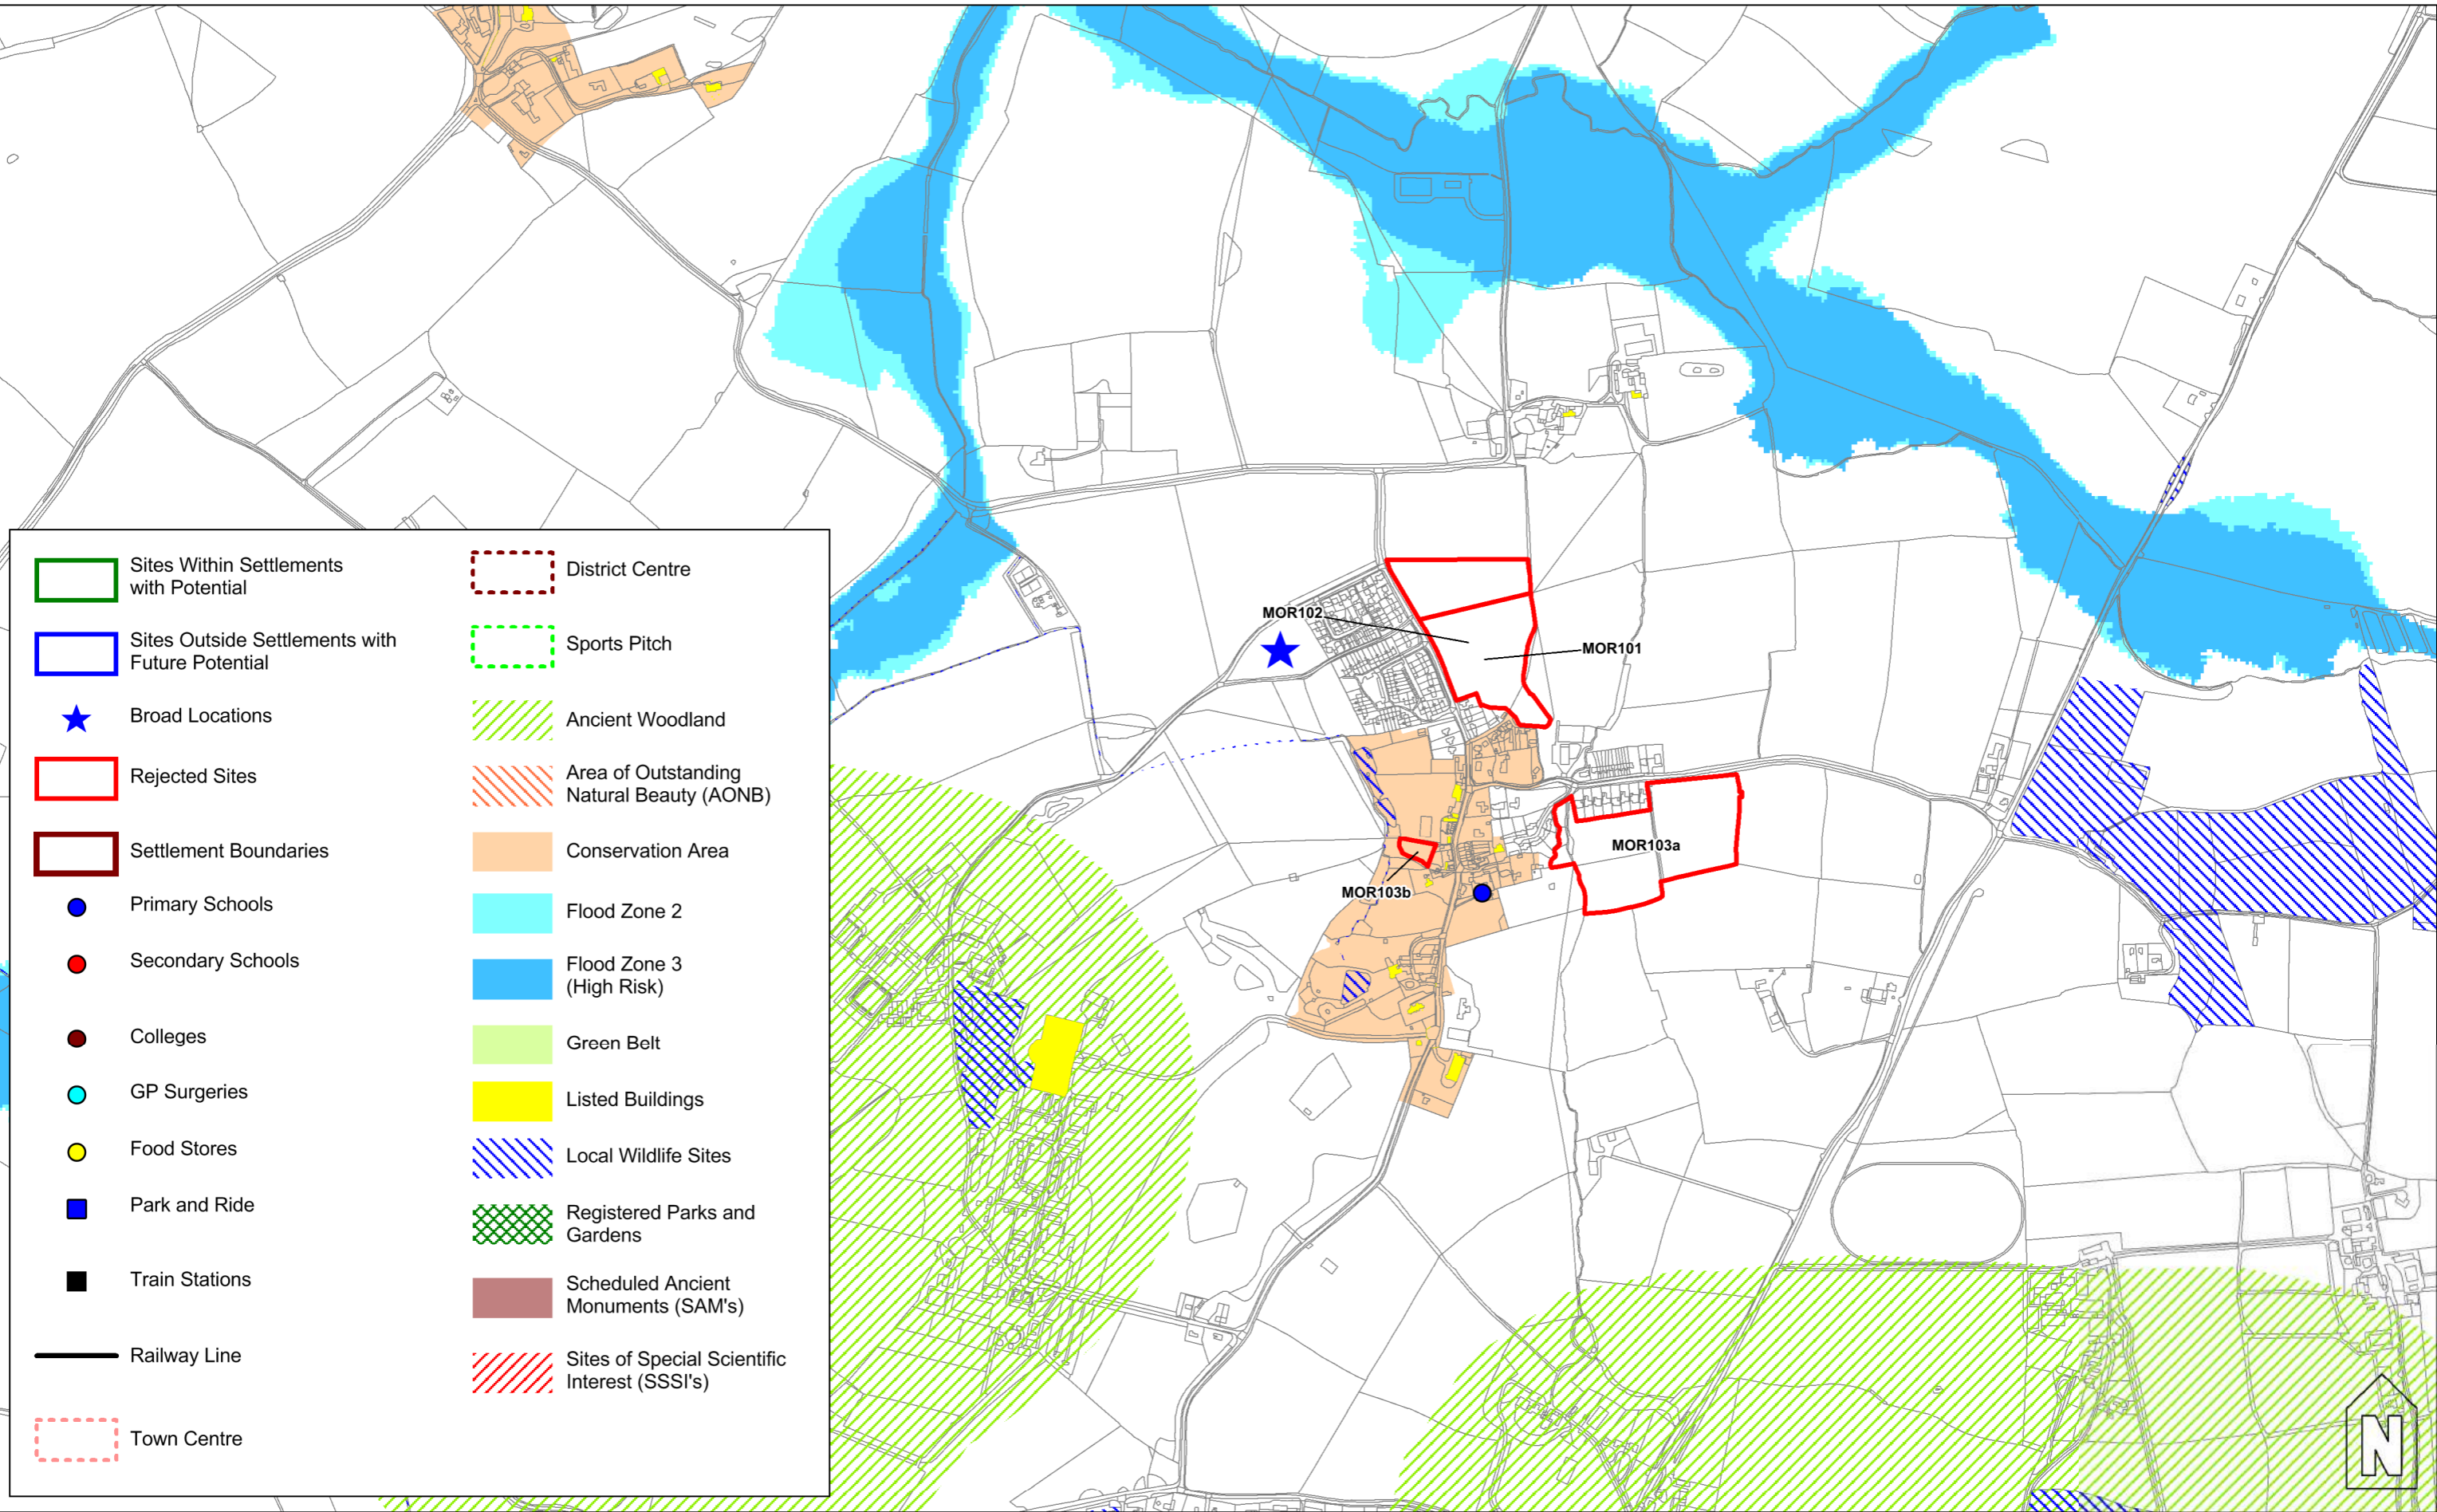

Long Marston

1:10,000 @ A3

Mappleborough Green

1:10,000 @ A3

Moreton Morrel

1:10,000 @ A3

Reproduced from/based upon Ordnance Survey material with the permission of Ordnance Survey on behalf of the Controller of Her Majesty's Stationery Office © Crown copyright. Unauthorised reproduction infringes Crown copyright and may lead to prosecution or civil proceedings. © Stratford-on-Avon District Council. 100024287. 2012