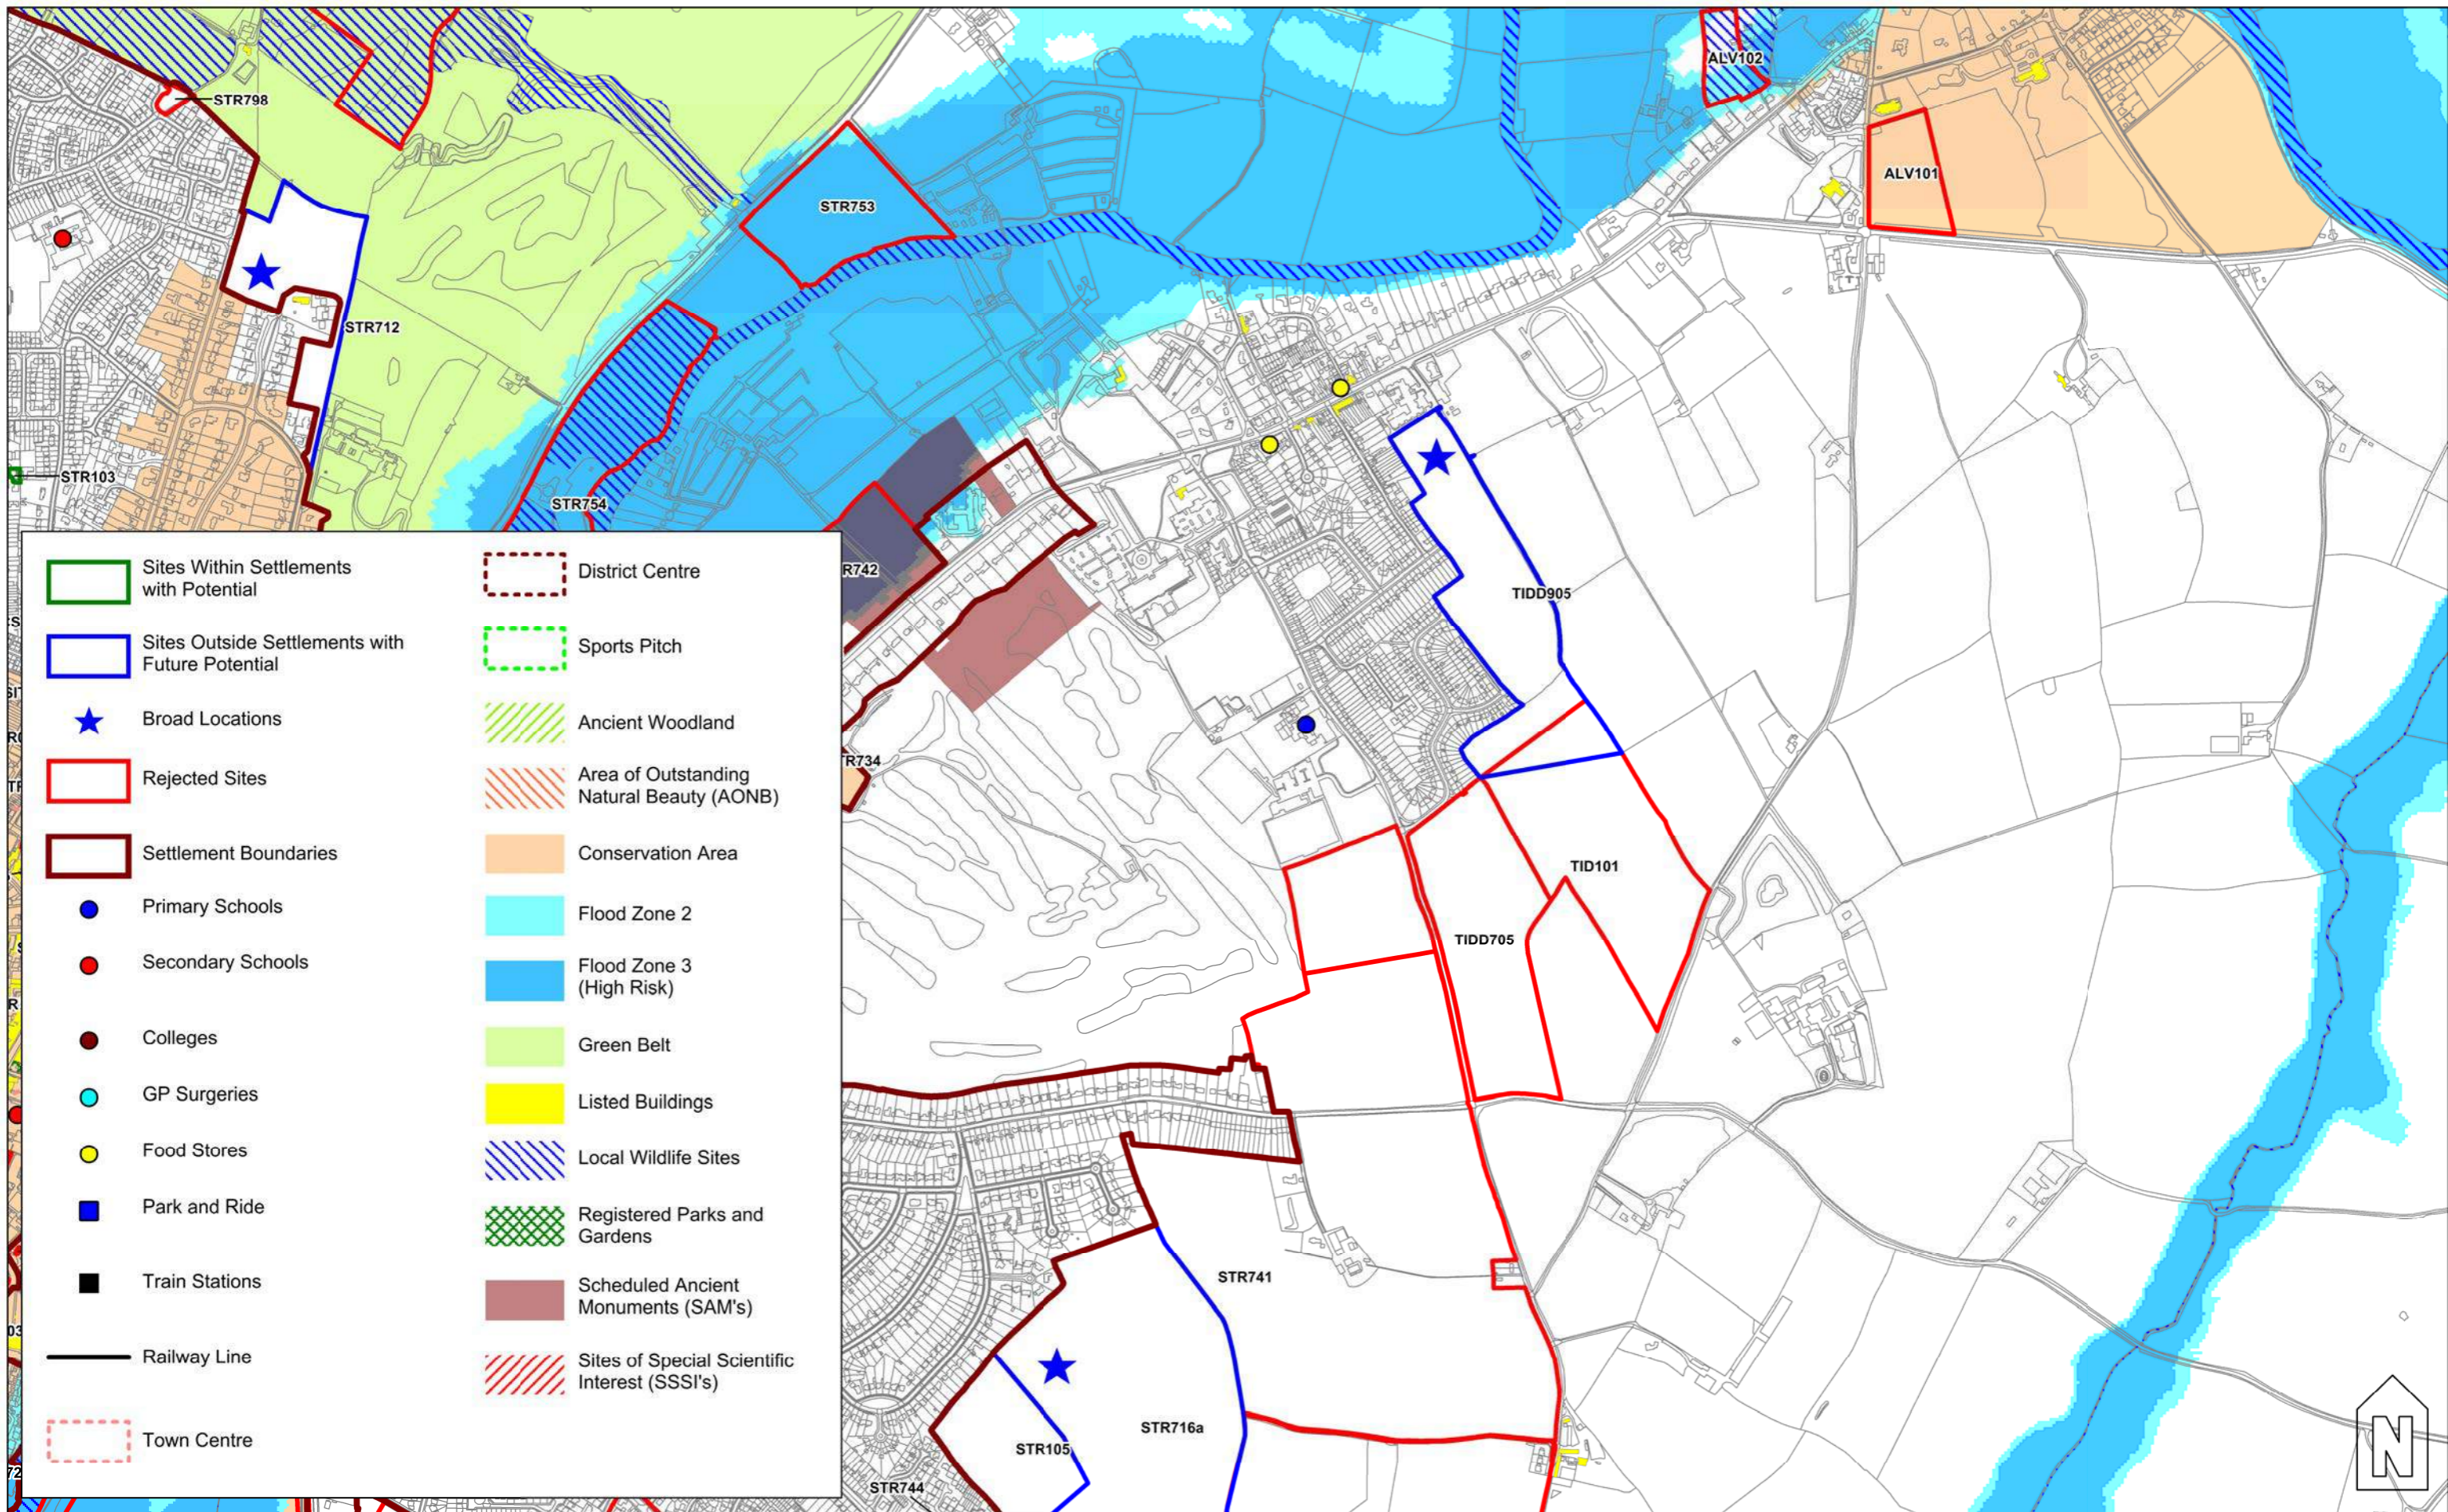

Tiddington

1:10,000 @ A3