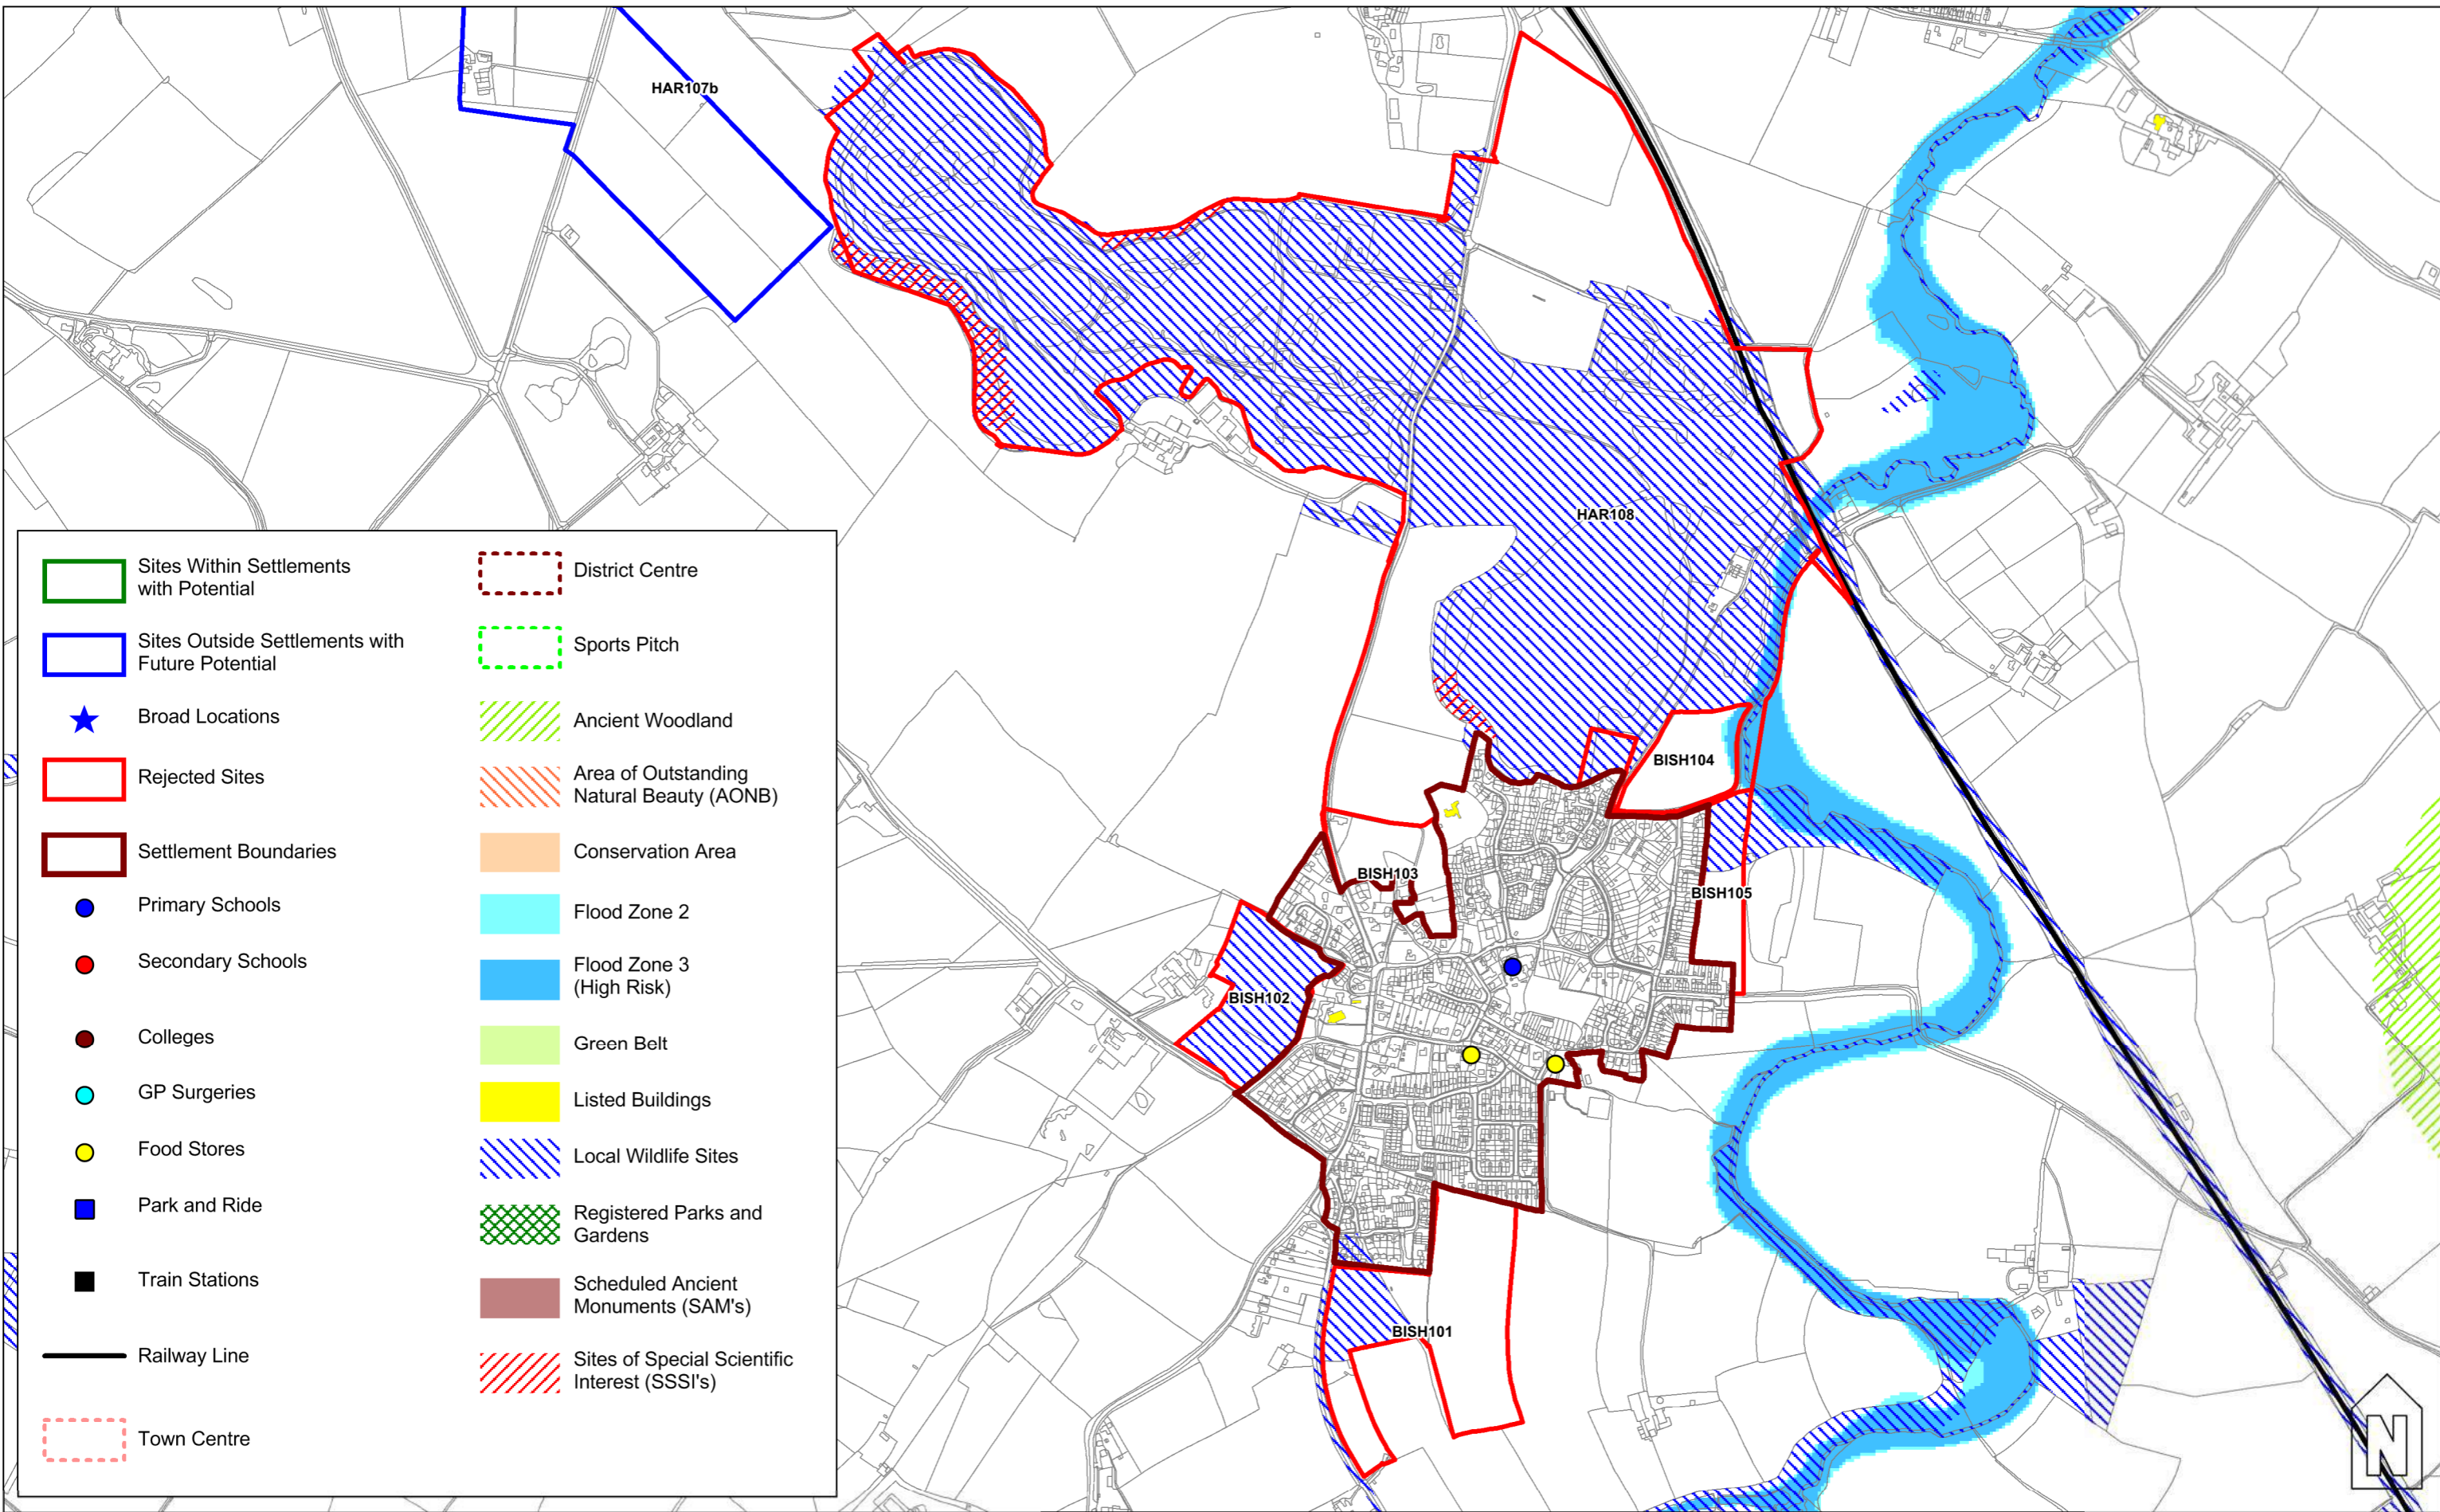

Bishops Itchington

1:10,000 @ A3