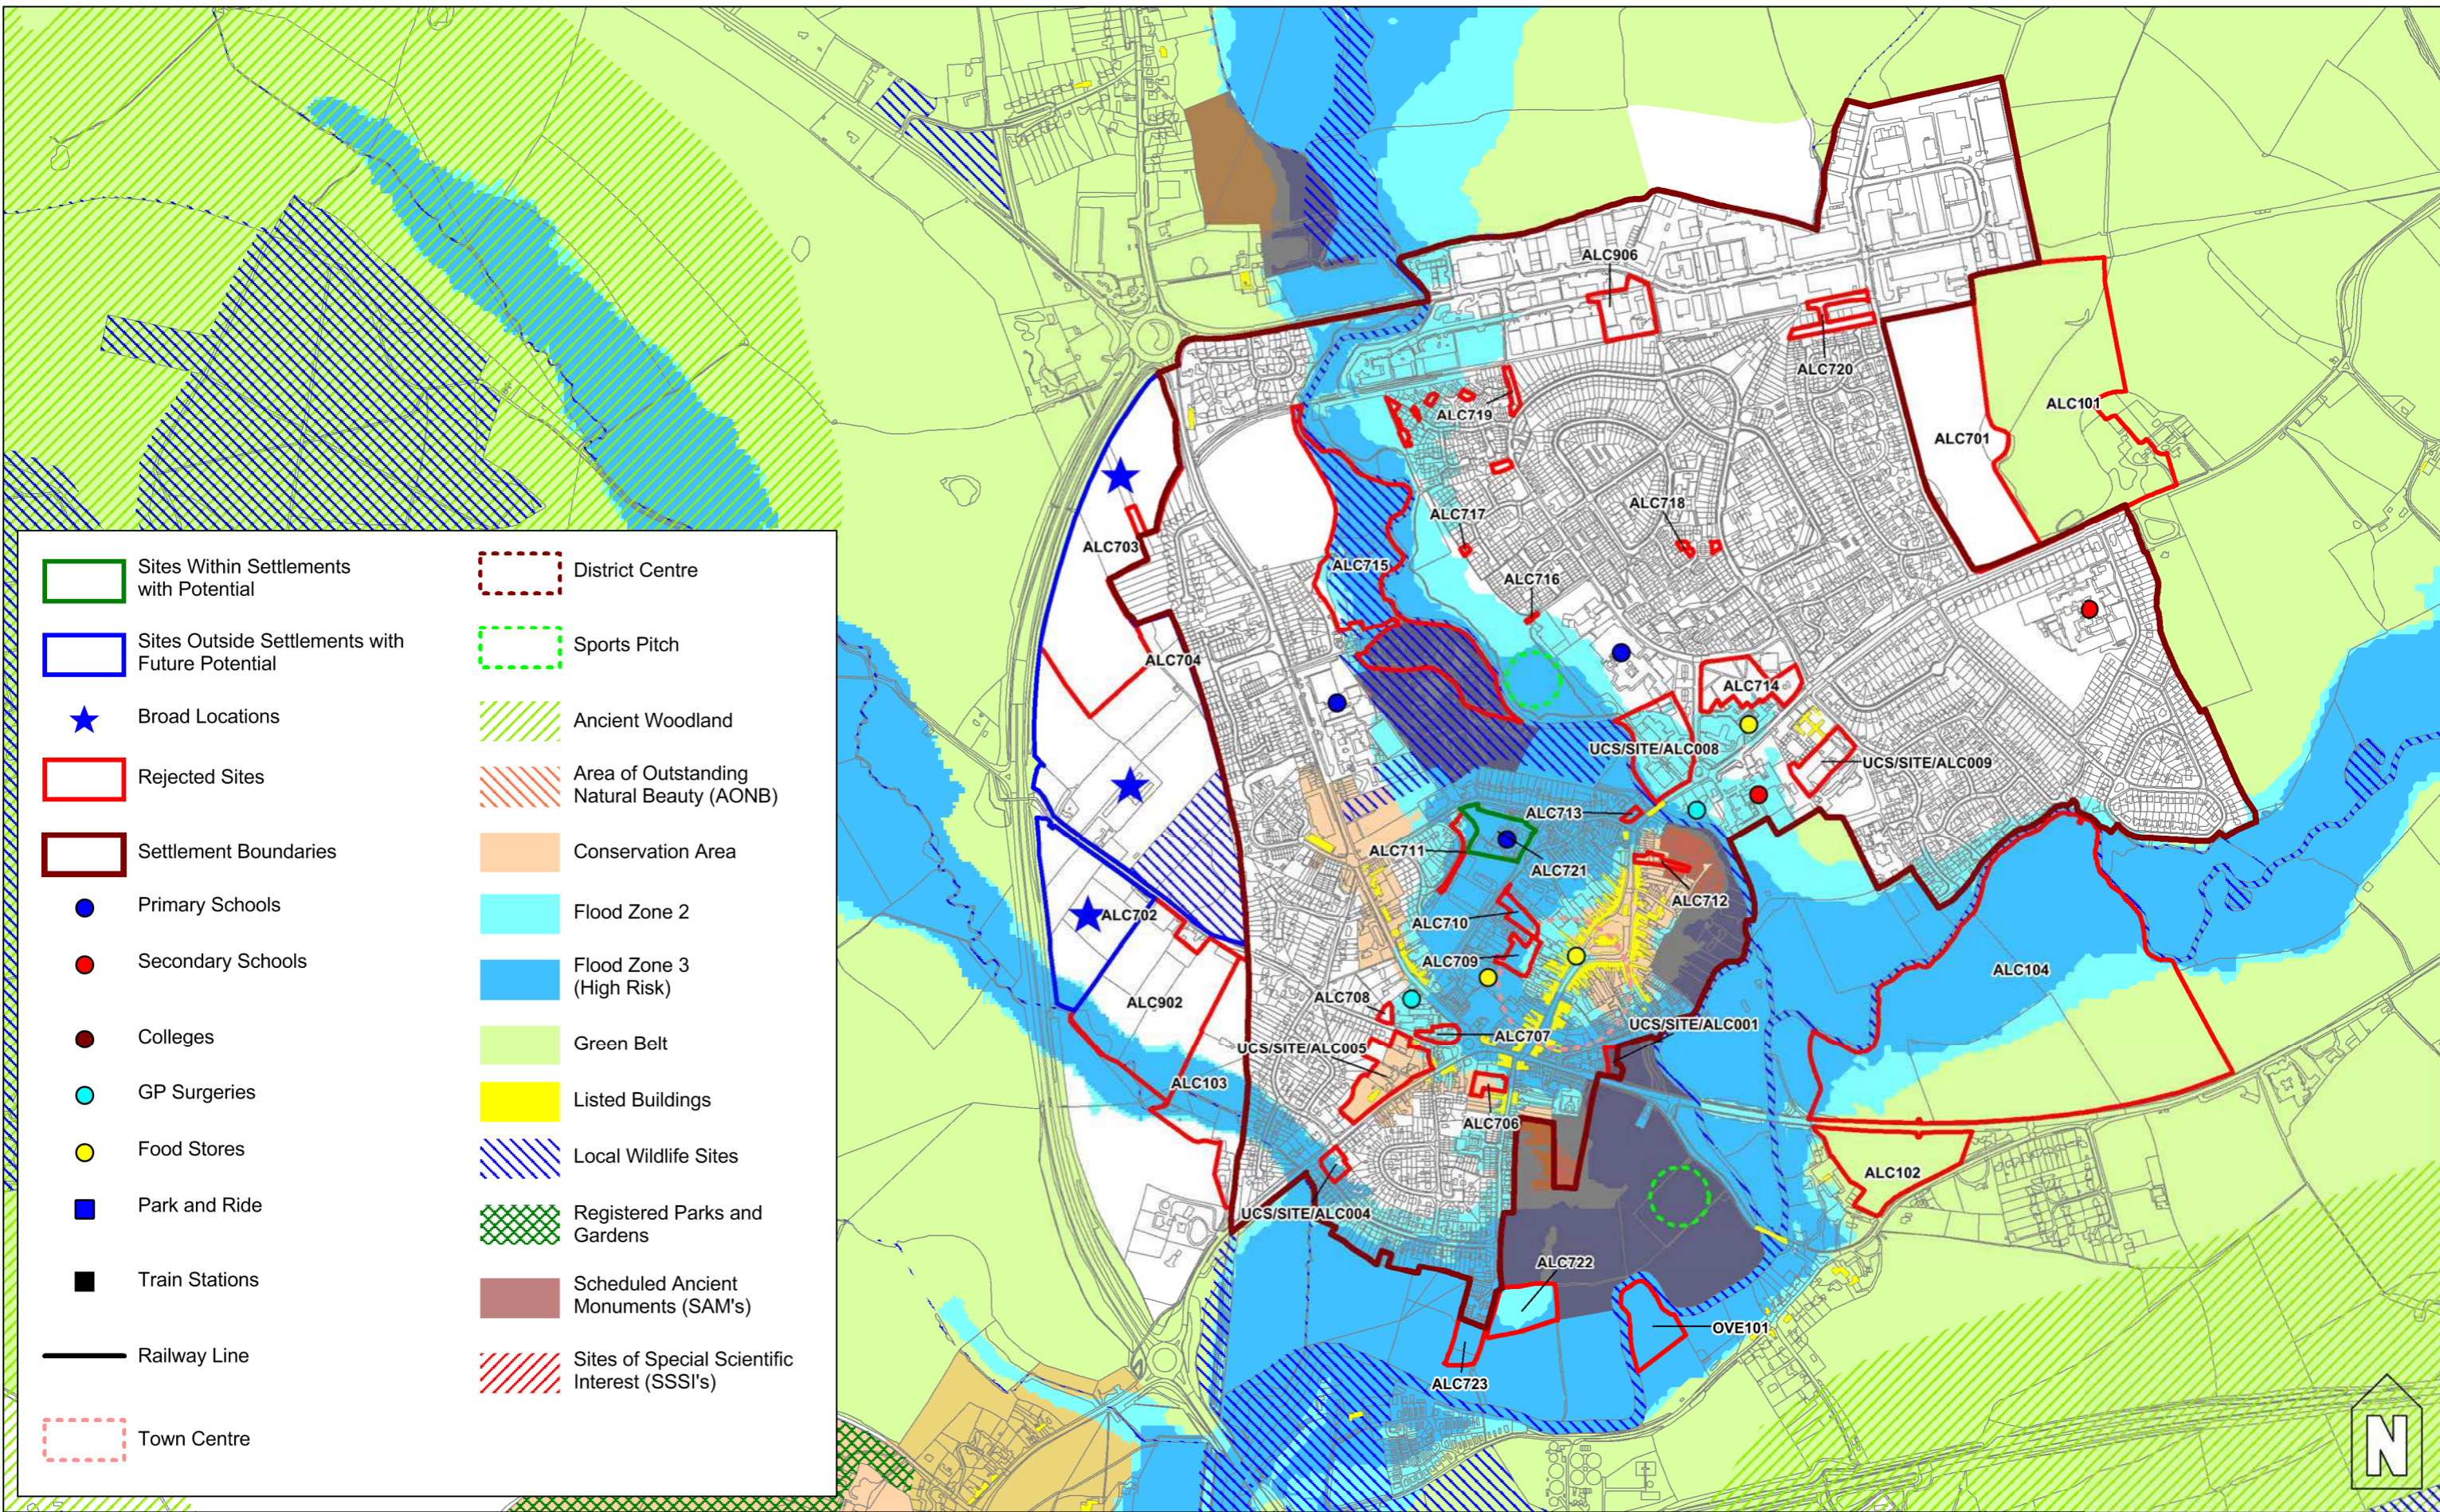

Appendix 9: Settlement Maps

Alcester

1:10,000 @ A3

Reproduced from/based upon Ordnance Survey material with the permission of Ordnance Survey on behalf of the Controller of Her Majesty's Stationery Office © Crown copyright. Unauthorised reproduction infringes Crown copyright and may lead to prosecution or civil proceedings. © Stratford-on-Avon District Council. 100024287. 2012