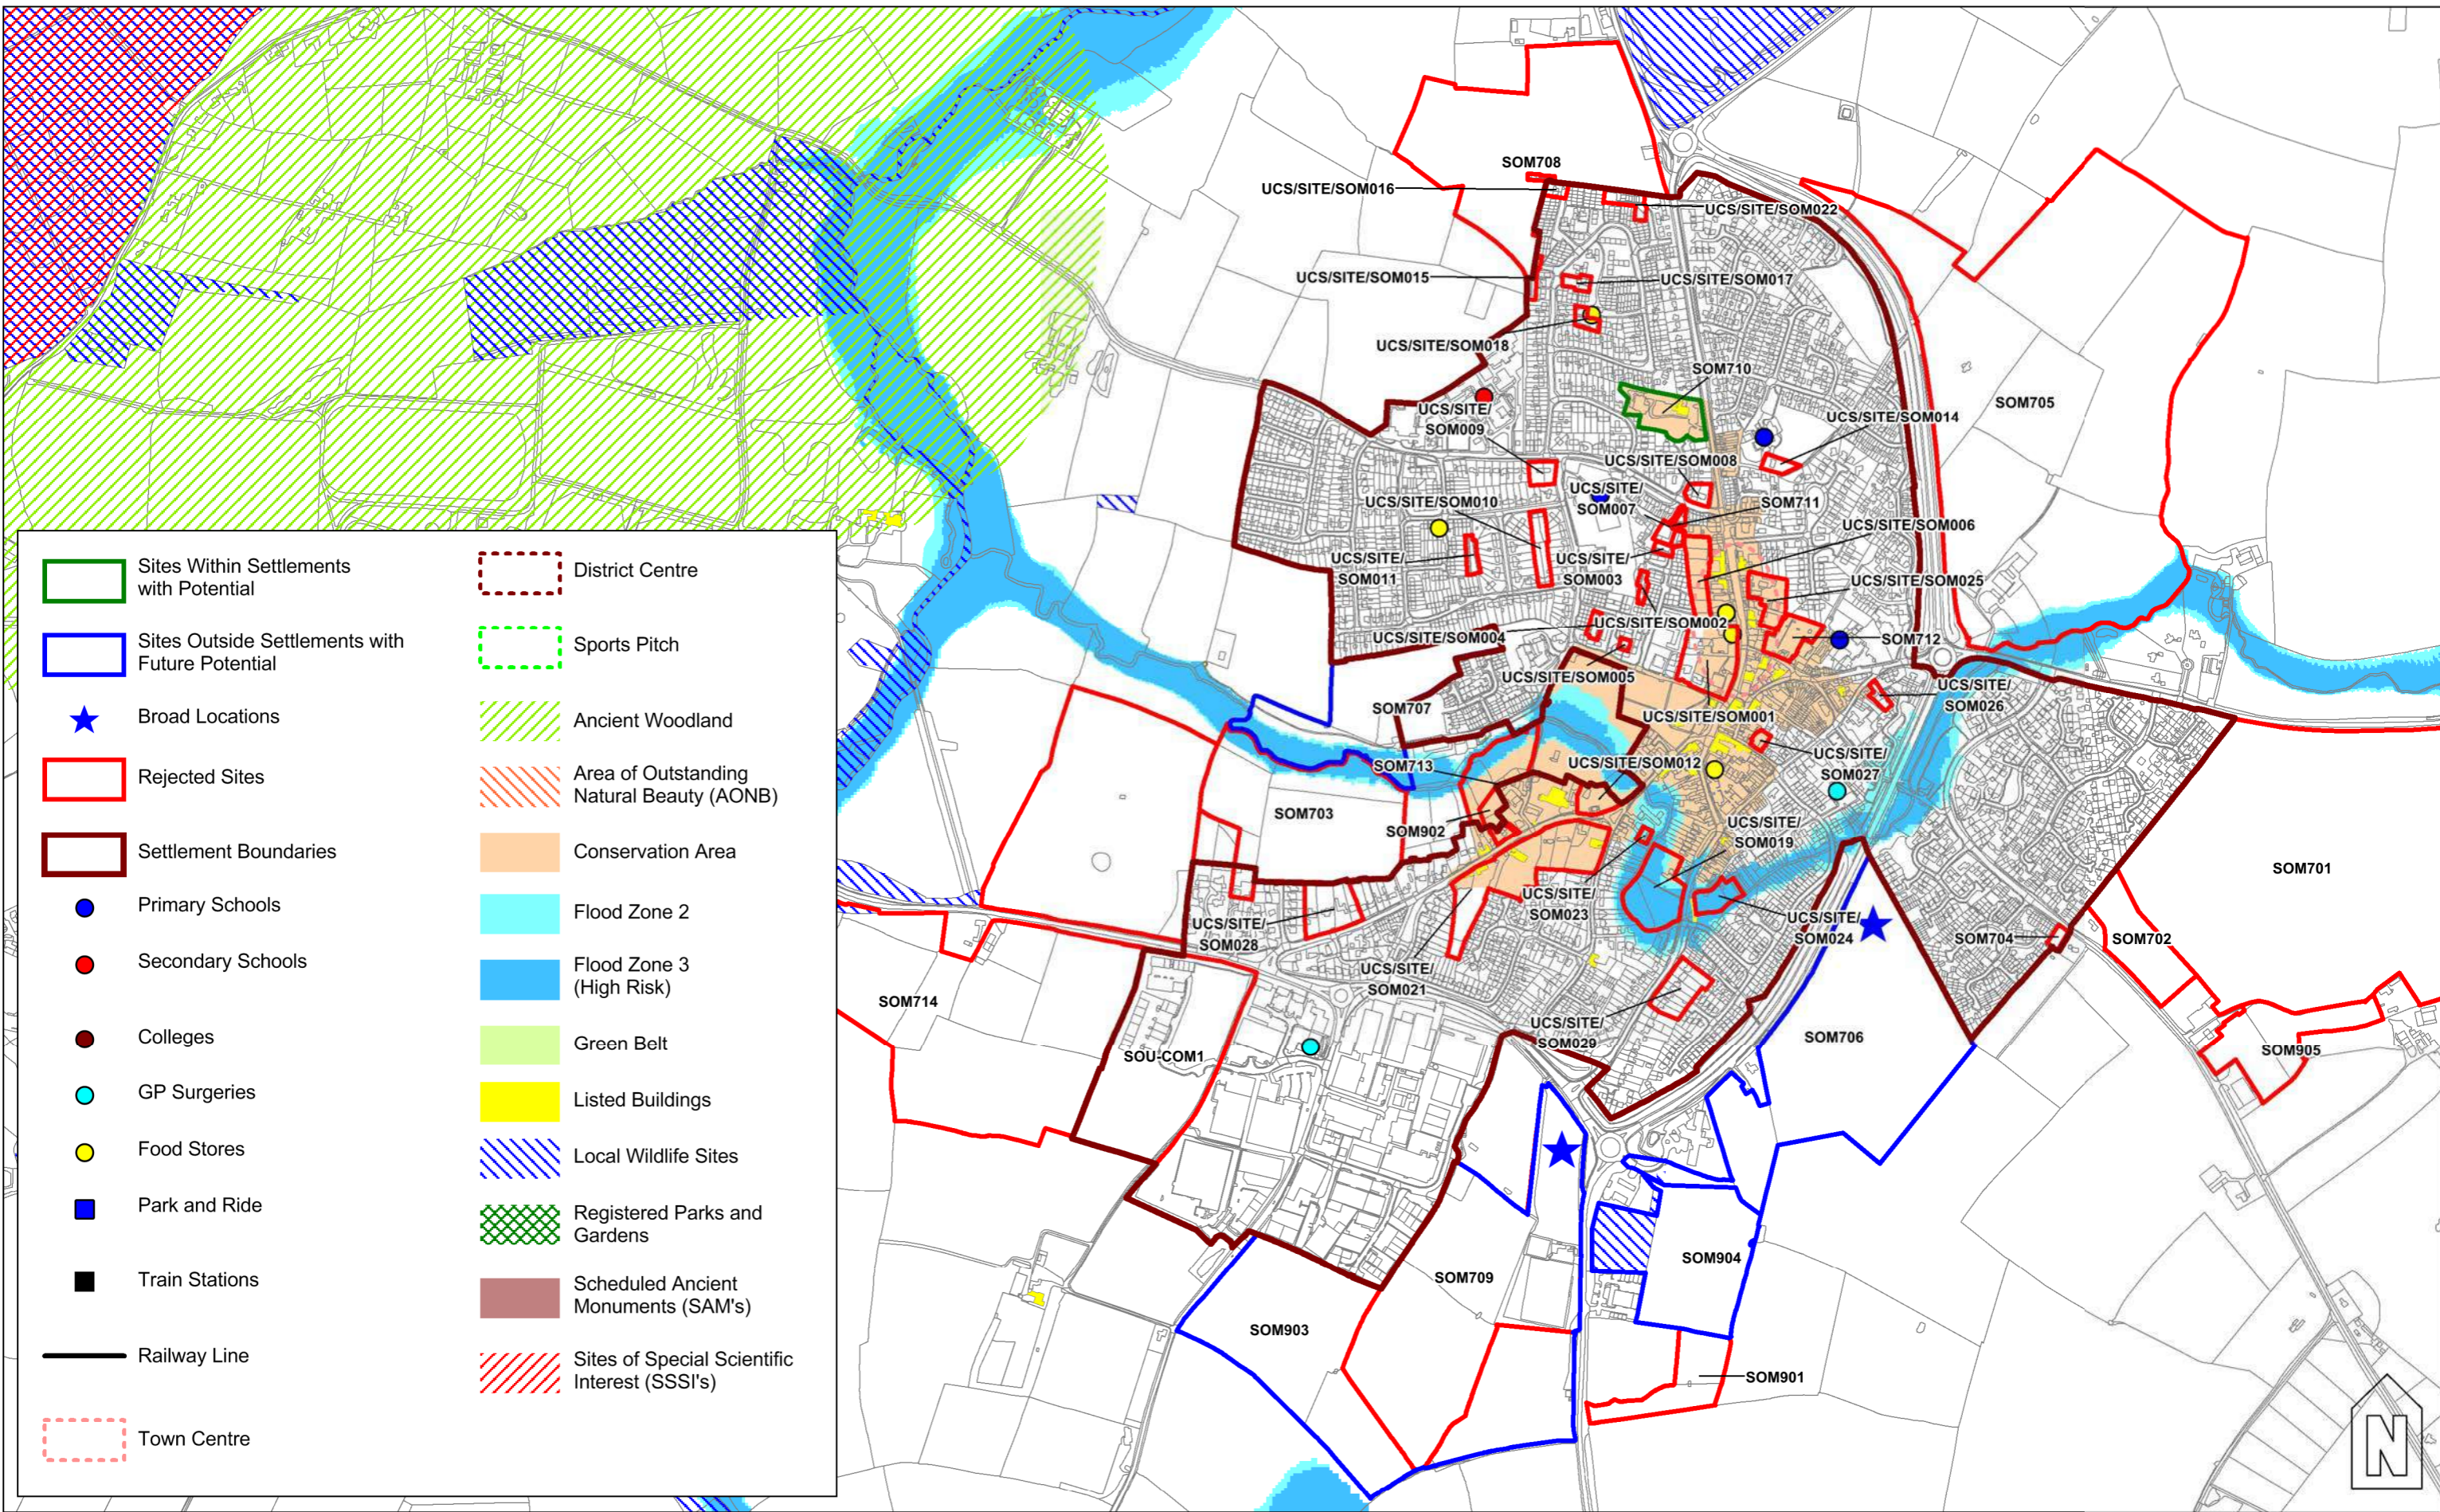

Southam

1:10,000 @ A3

Reproduced from/based upon Ordnance Survey material with the permission of Ordnance Survey on behalf of the Controller of Her Majesty's Stationery Office © Crown copyright. Unauthorised reproduction infringes Crown copyright and may lead to prosecution or civil proceedings. © Stratford-on-Avon District Council. 100024287. 2012