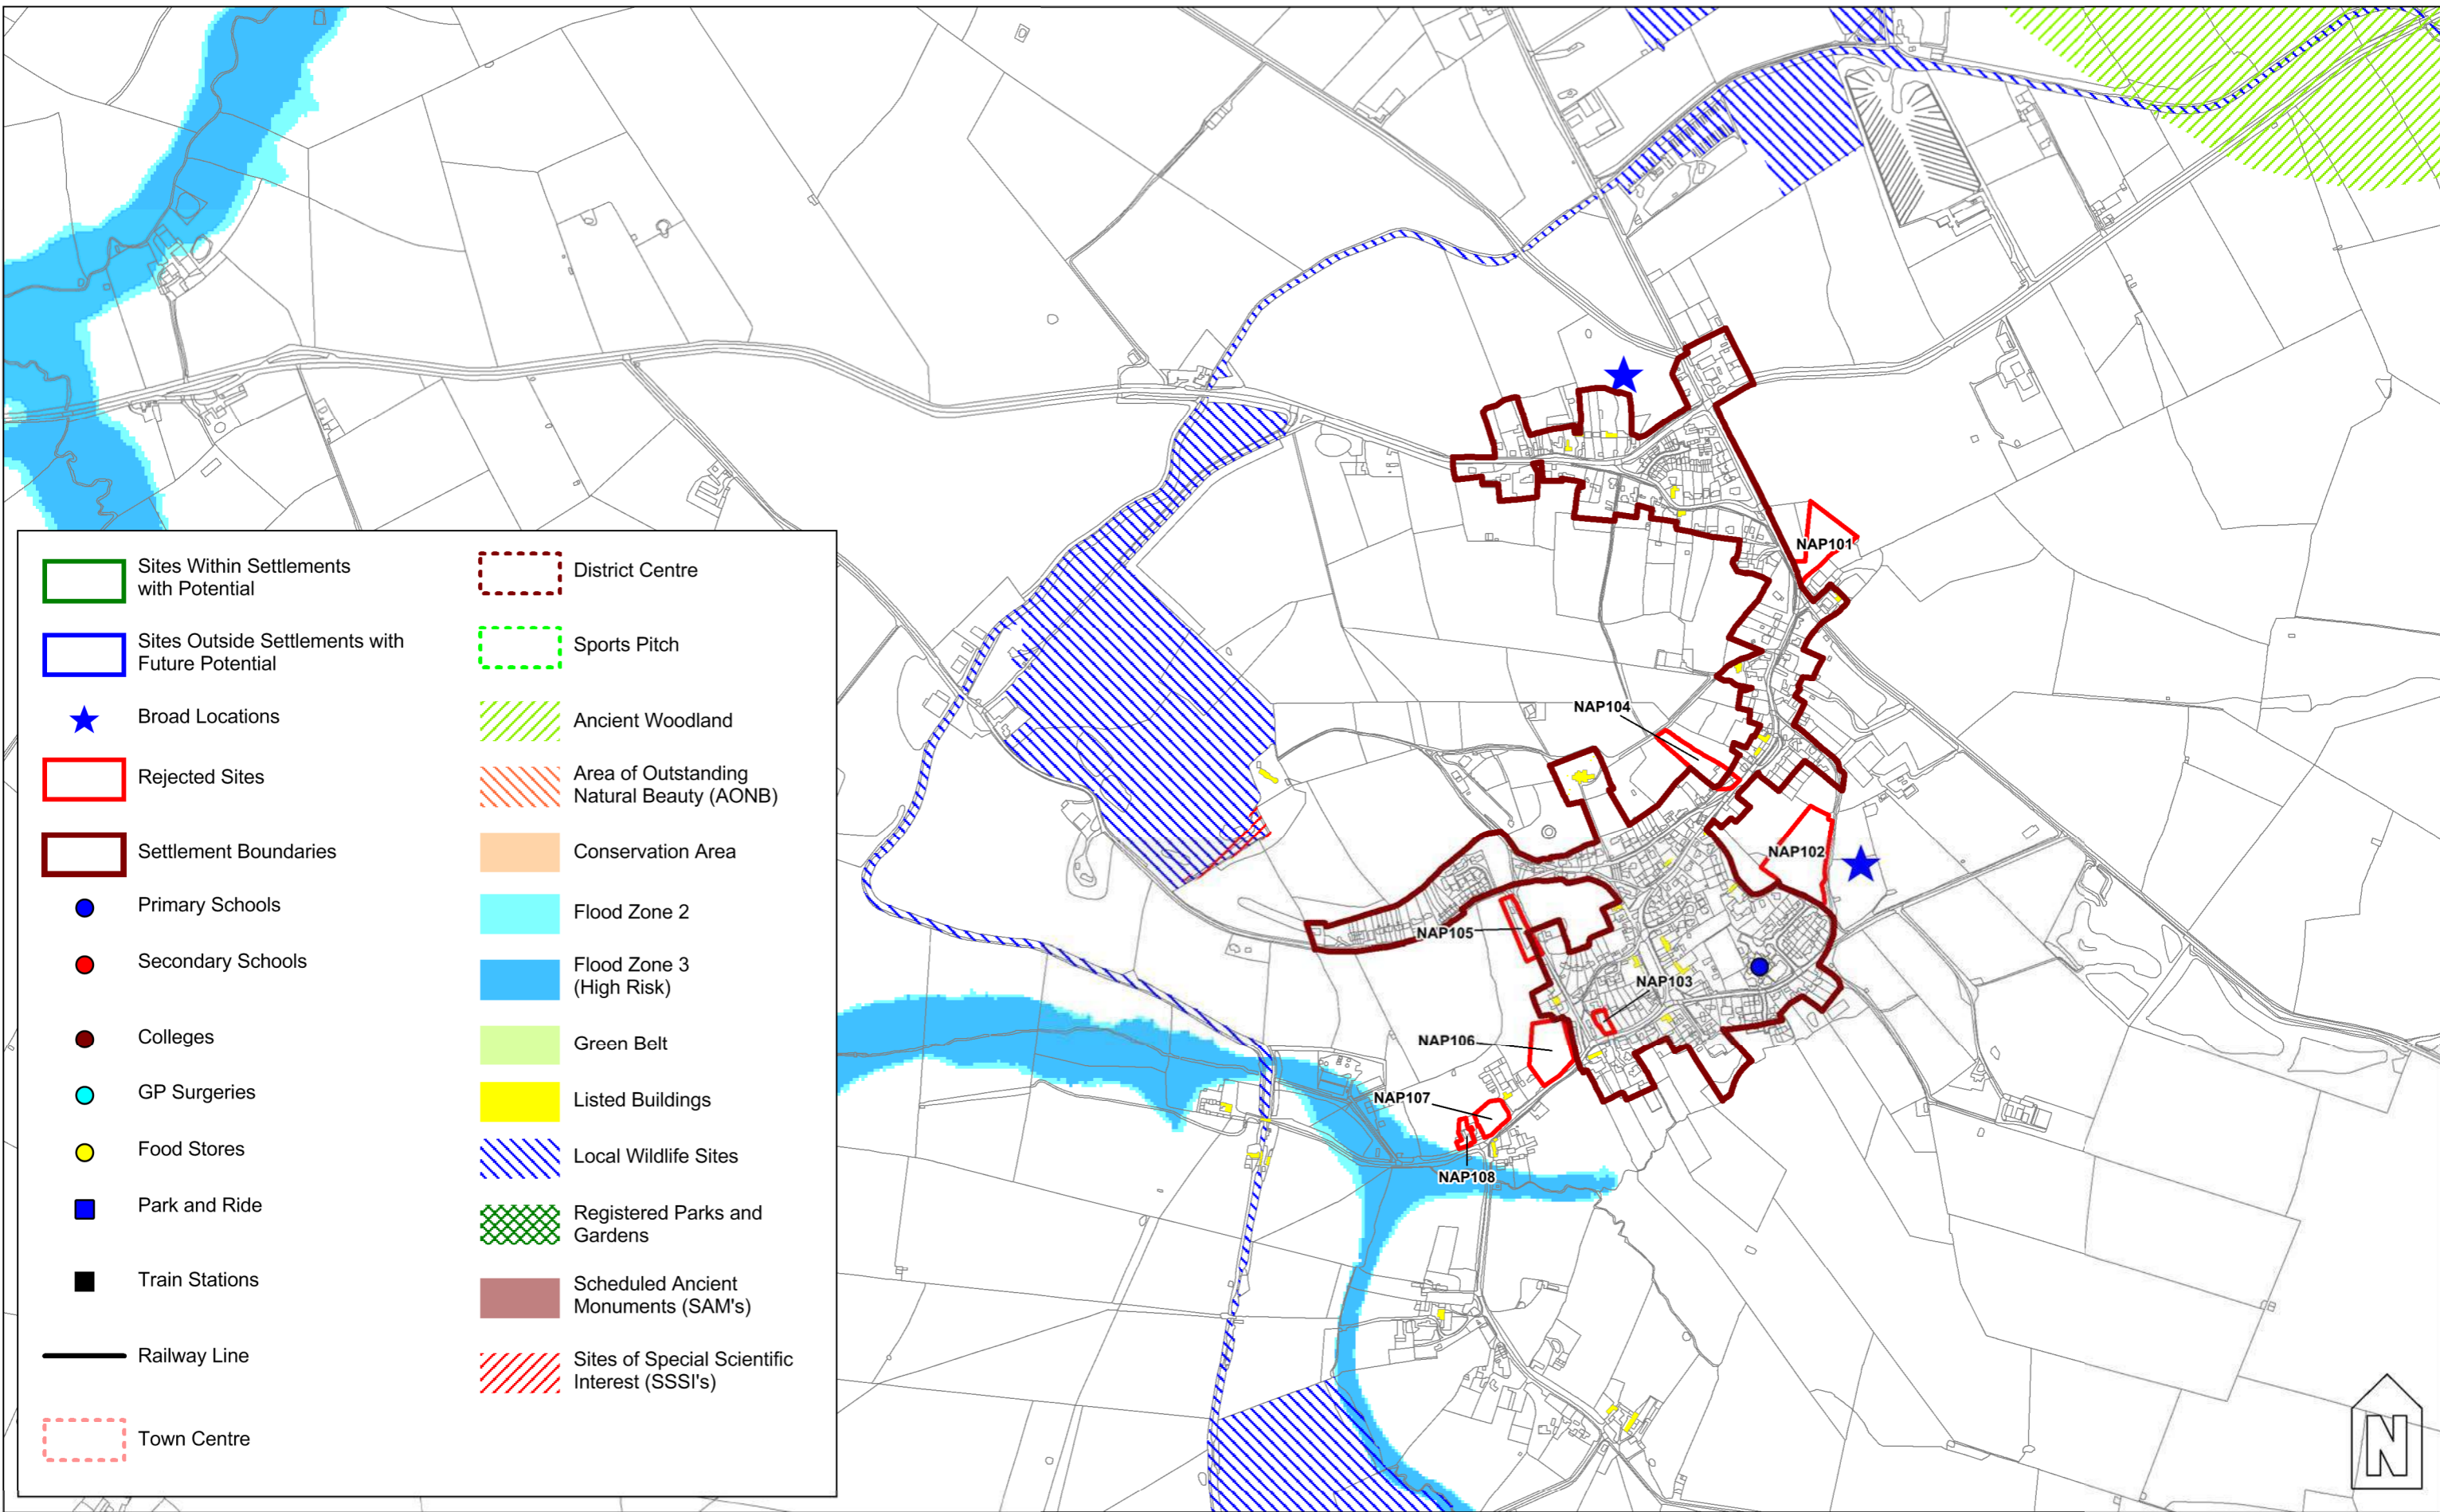

Long Marston

1:10,000 @ A3

Mappleborough Green

1:10,000 @ A3

Moreton Morrel

1:10,000 @ A3

Reproduced from/based upon Ordnance Survey material with the permission of Ordnance Survey on behalf of the Controller of Her Majesty's Stationery Office © Crown copyright. Unauthorised reproduction infringes Crown copyright and may lead to prosecution or civil proceedings. © Stratford-on-Avon District Council. 100024287. 2012