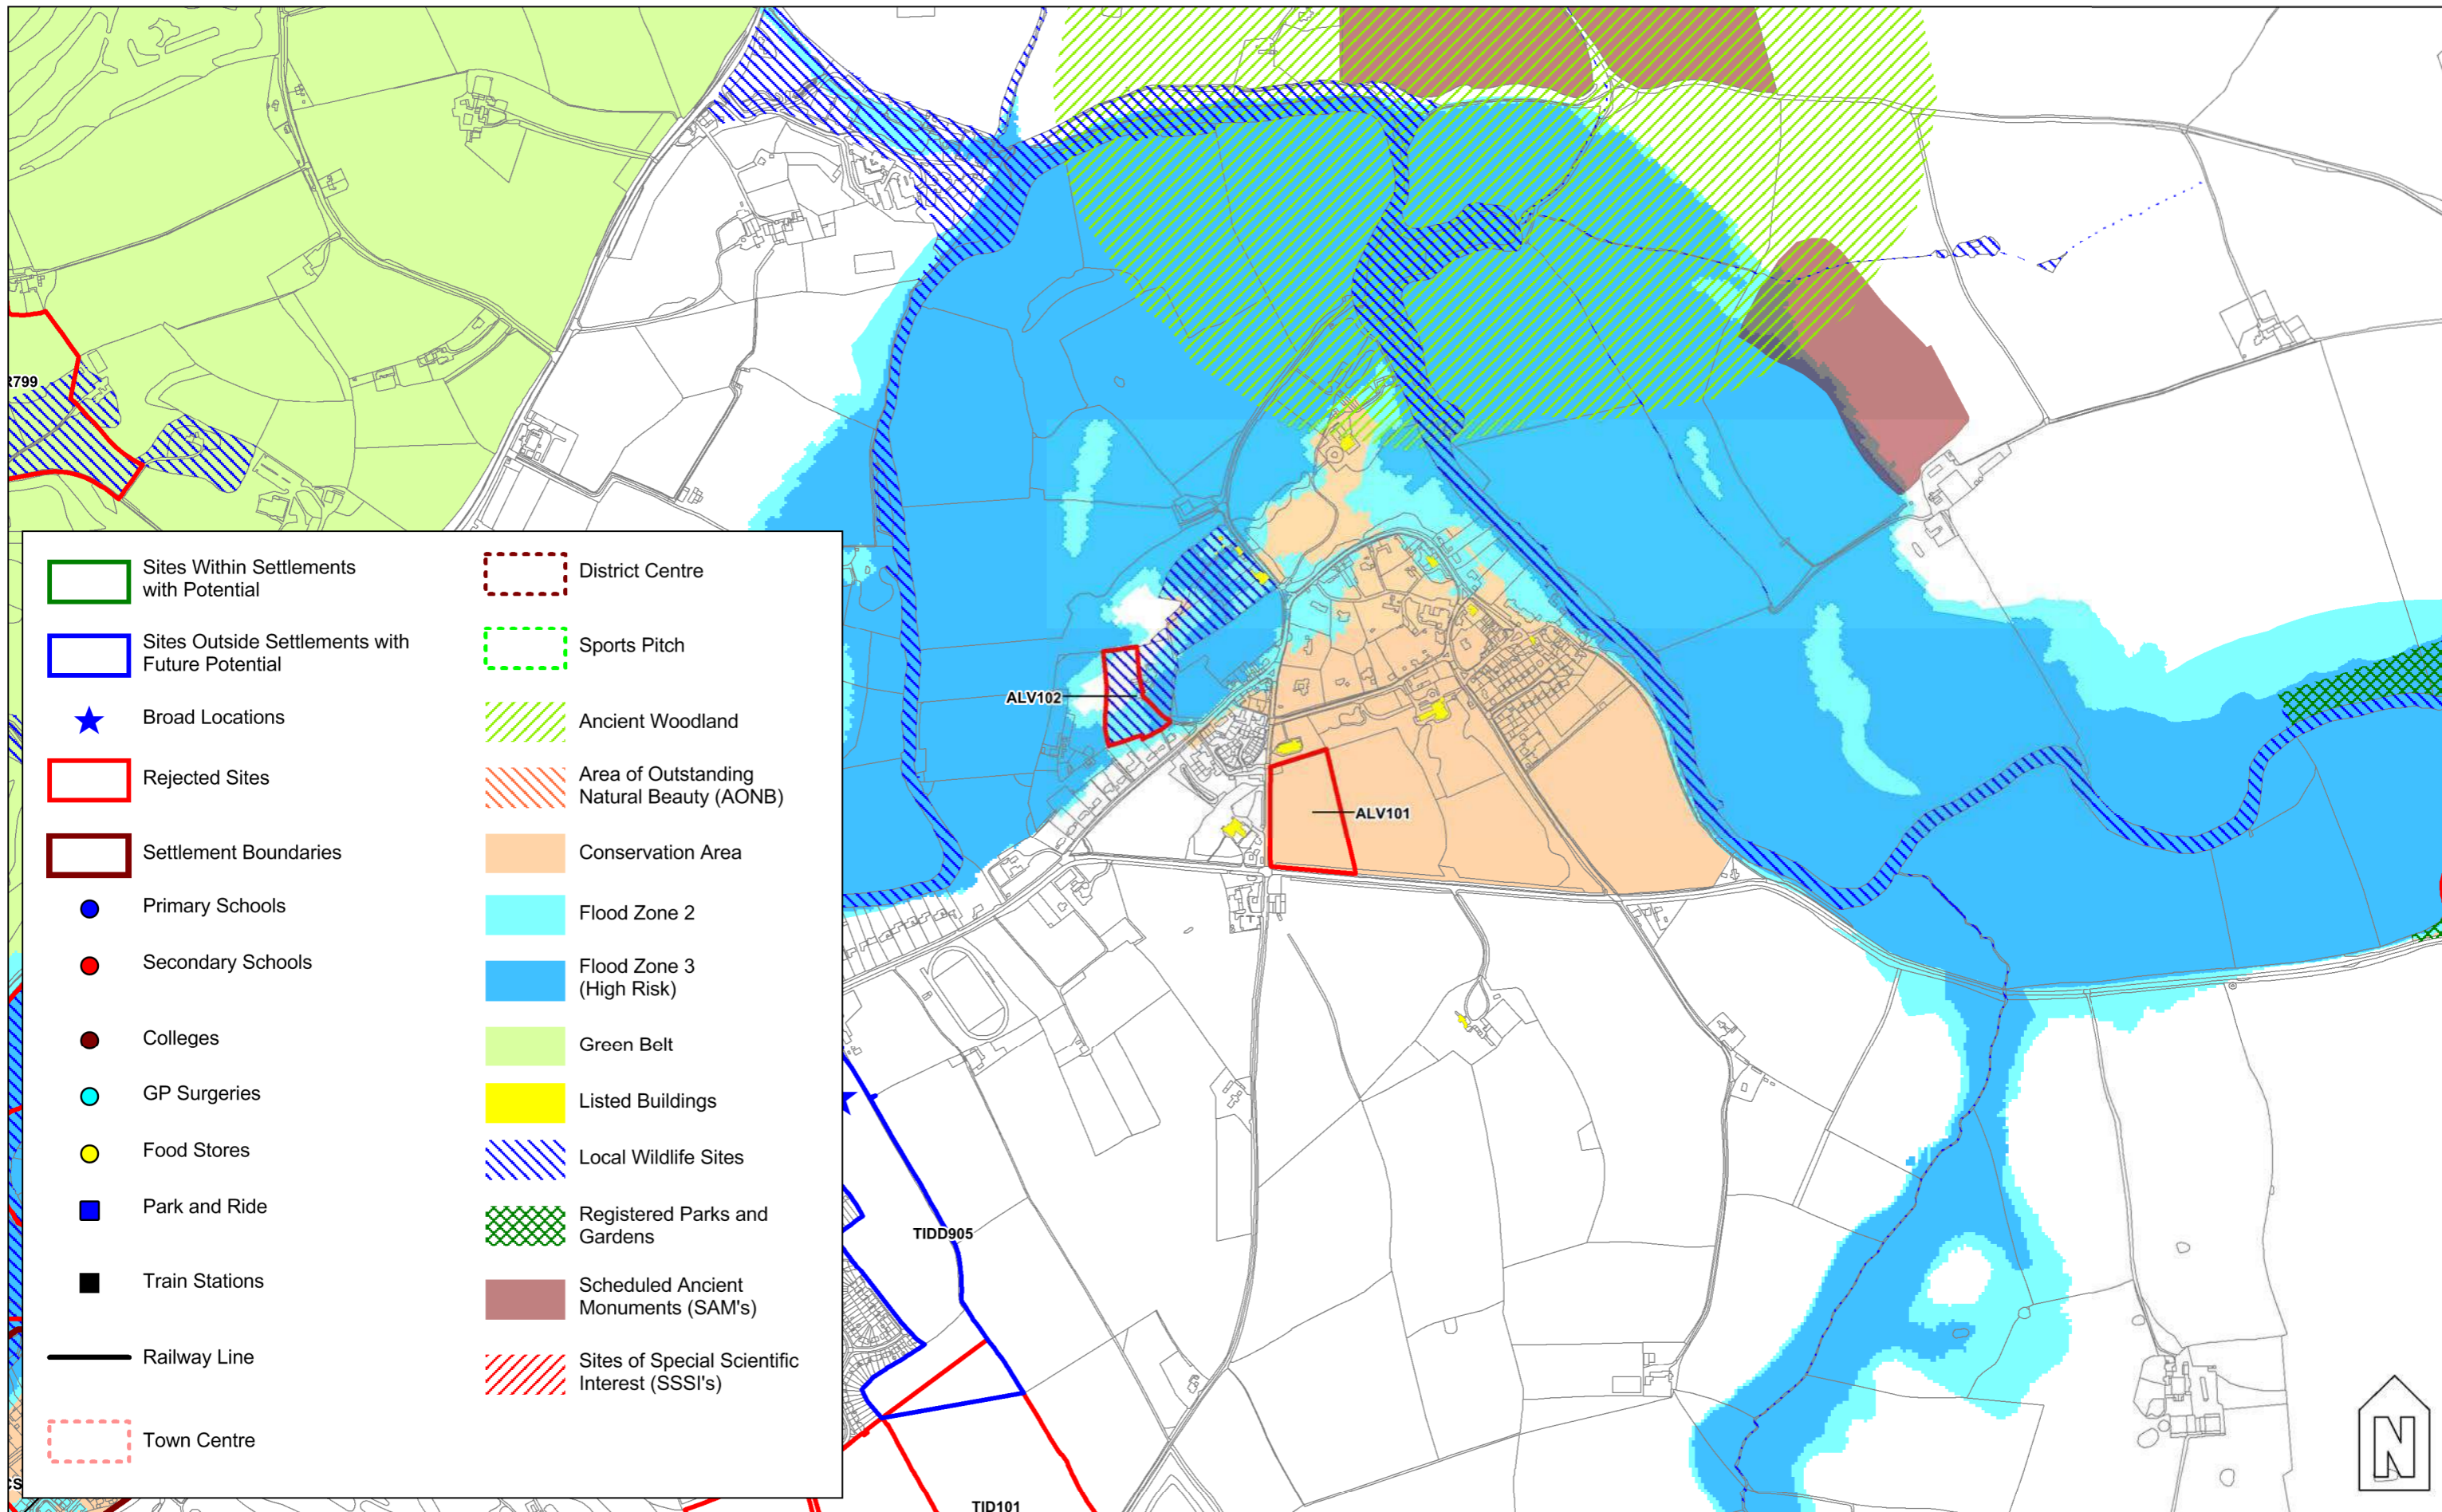

Alveston

1:10,000 @ A3

Reproduced from/based upon Ordnance Survey material with the permission of Ordnance Survey on behalf of the Controller of Her Majesty's Stationery Office © Crown copyright. Unauthorised reproduction infringes Crown copyright and may lead to prosecution or civil proceedings. © Stratford-on-Avon District Council. 100024287. 2012