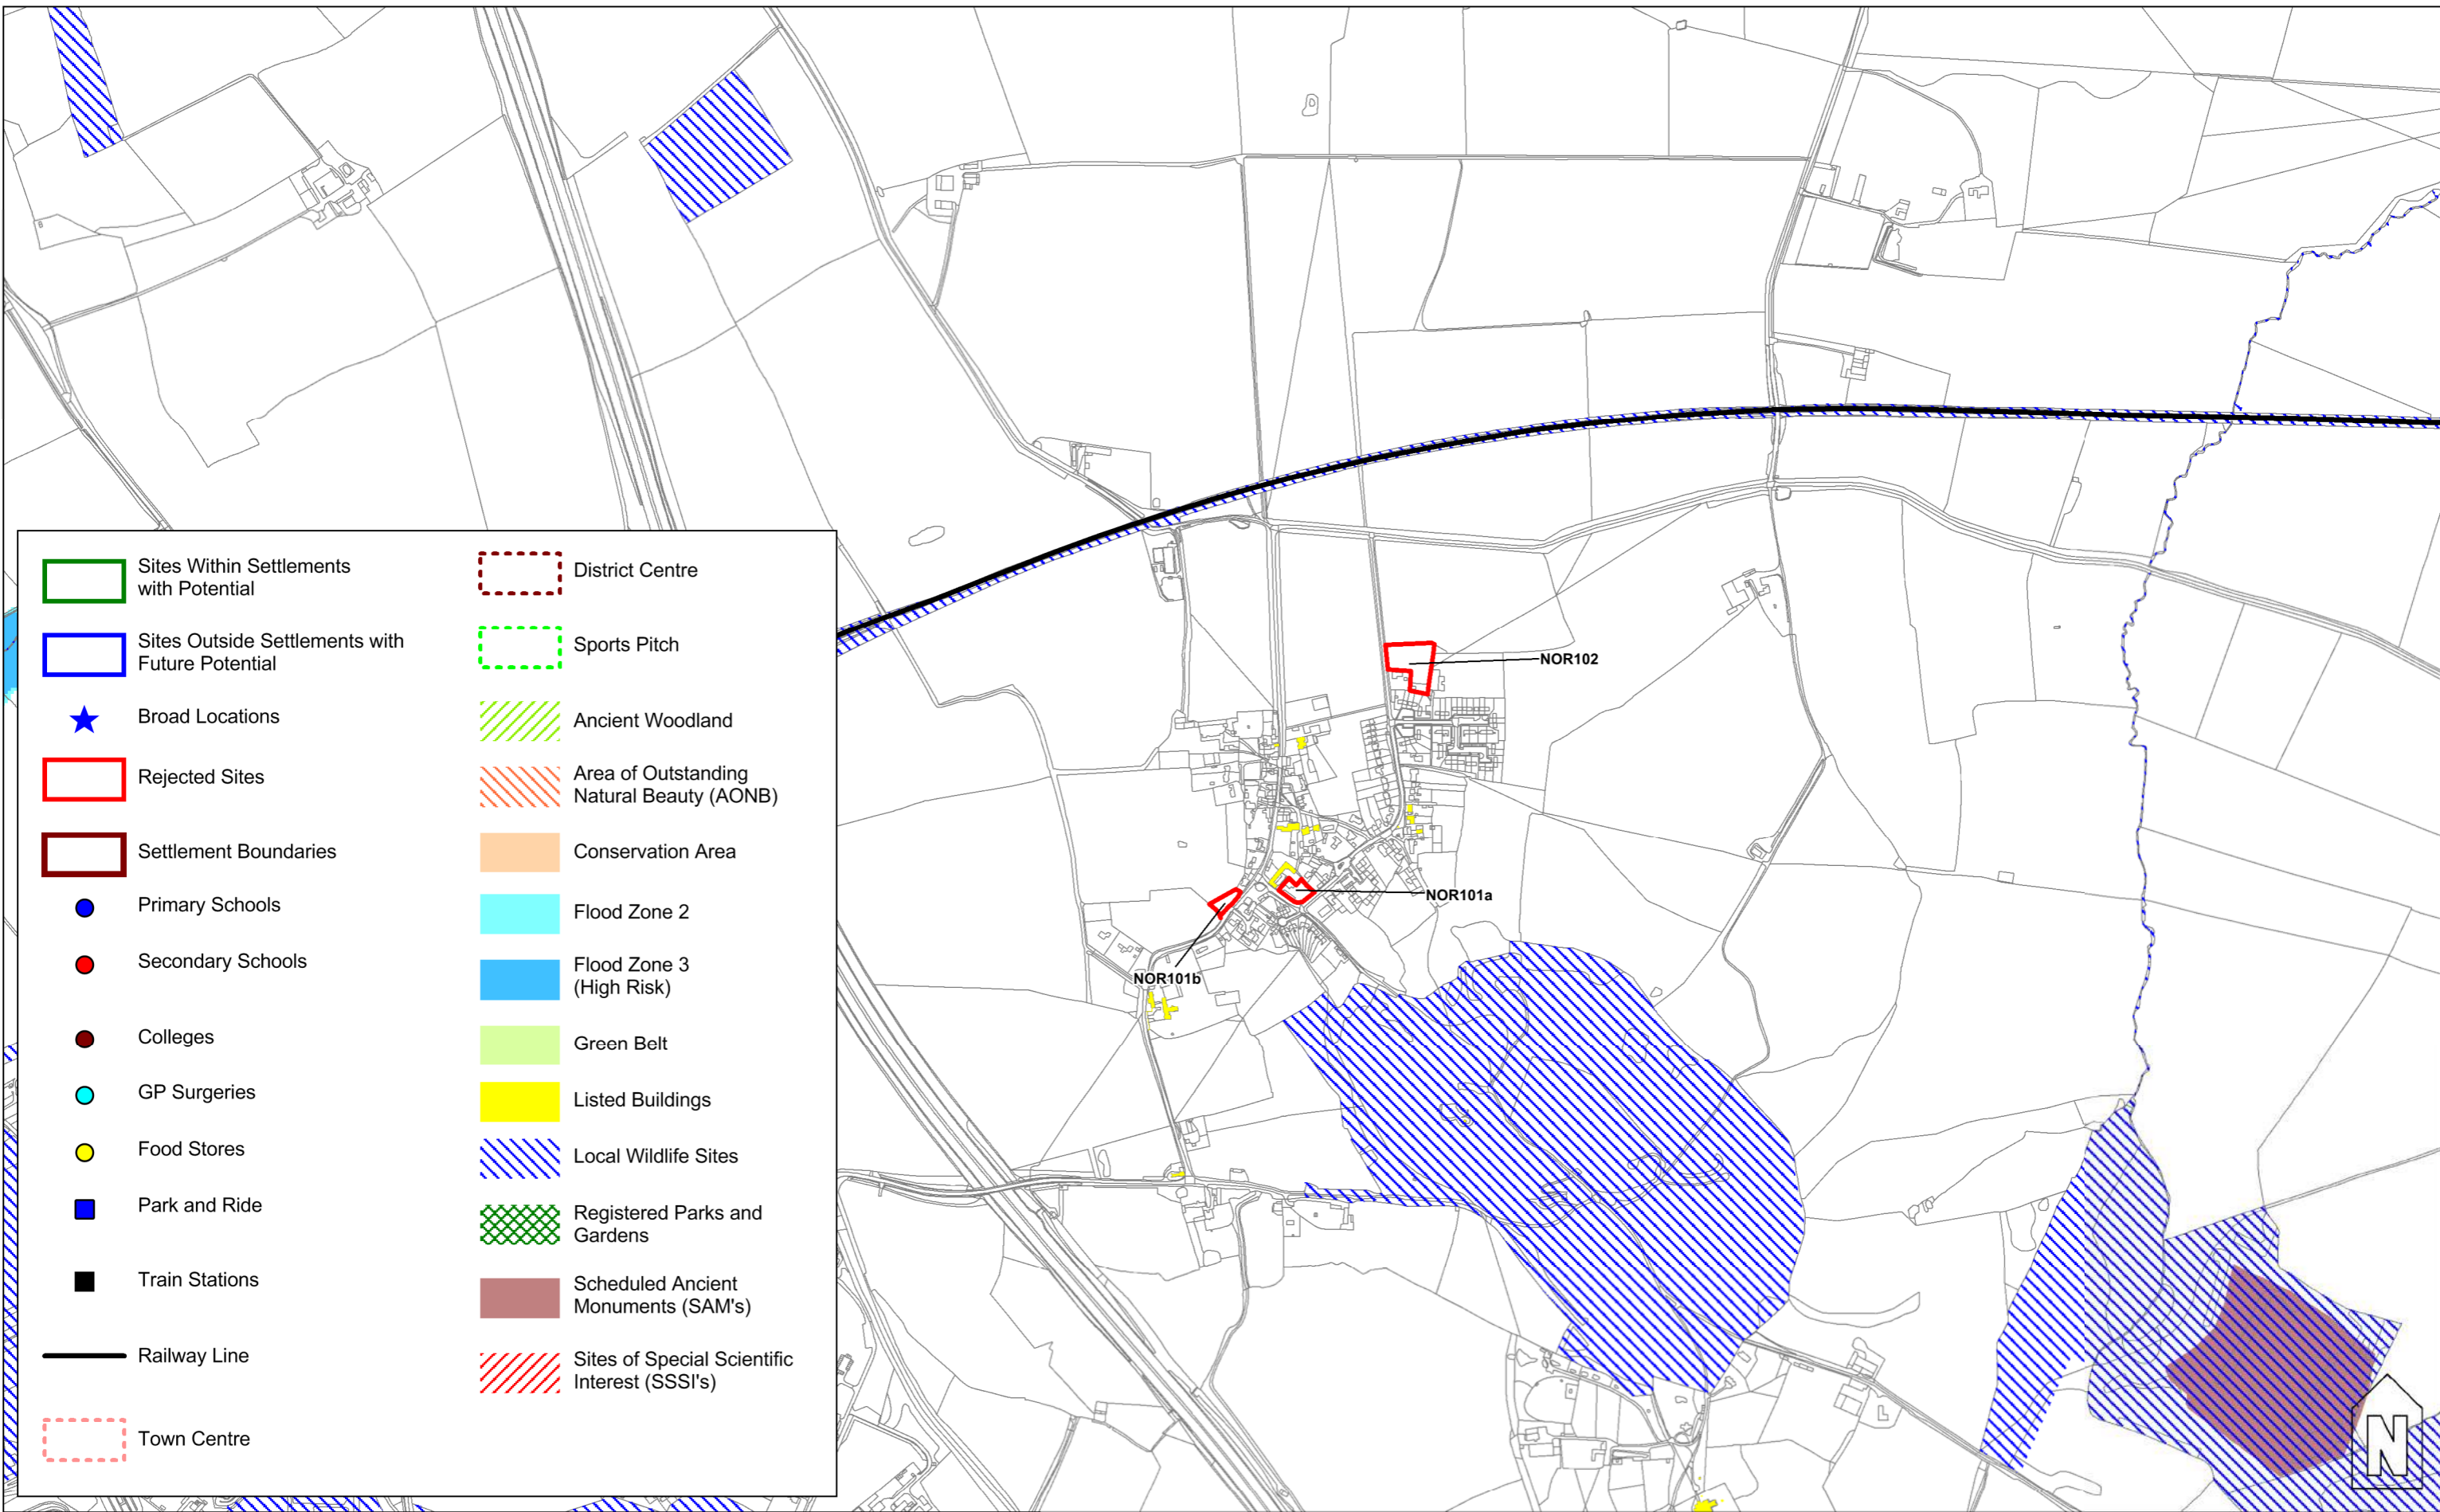

Northend

1:10,000 @ A3