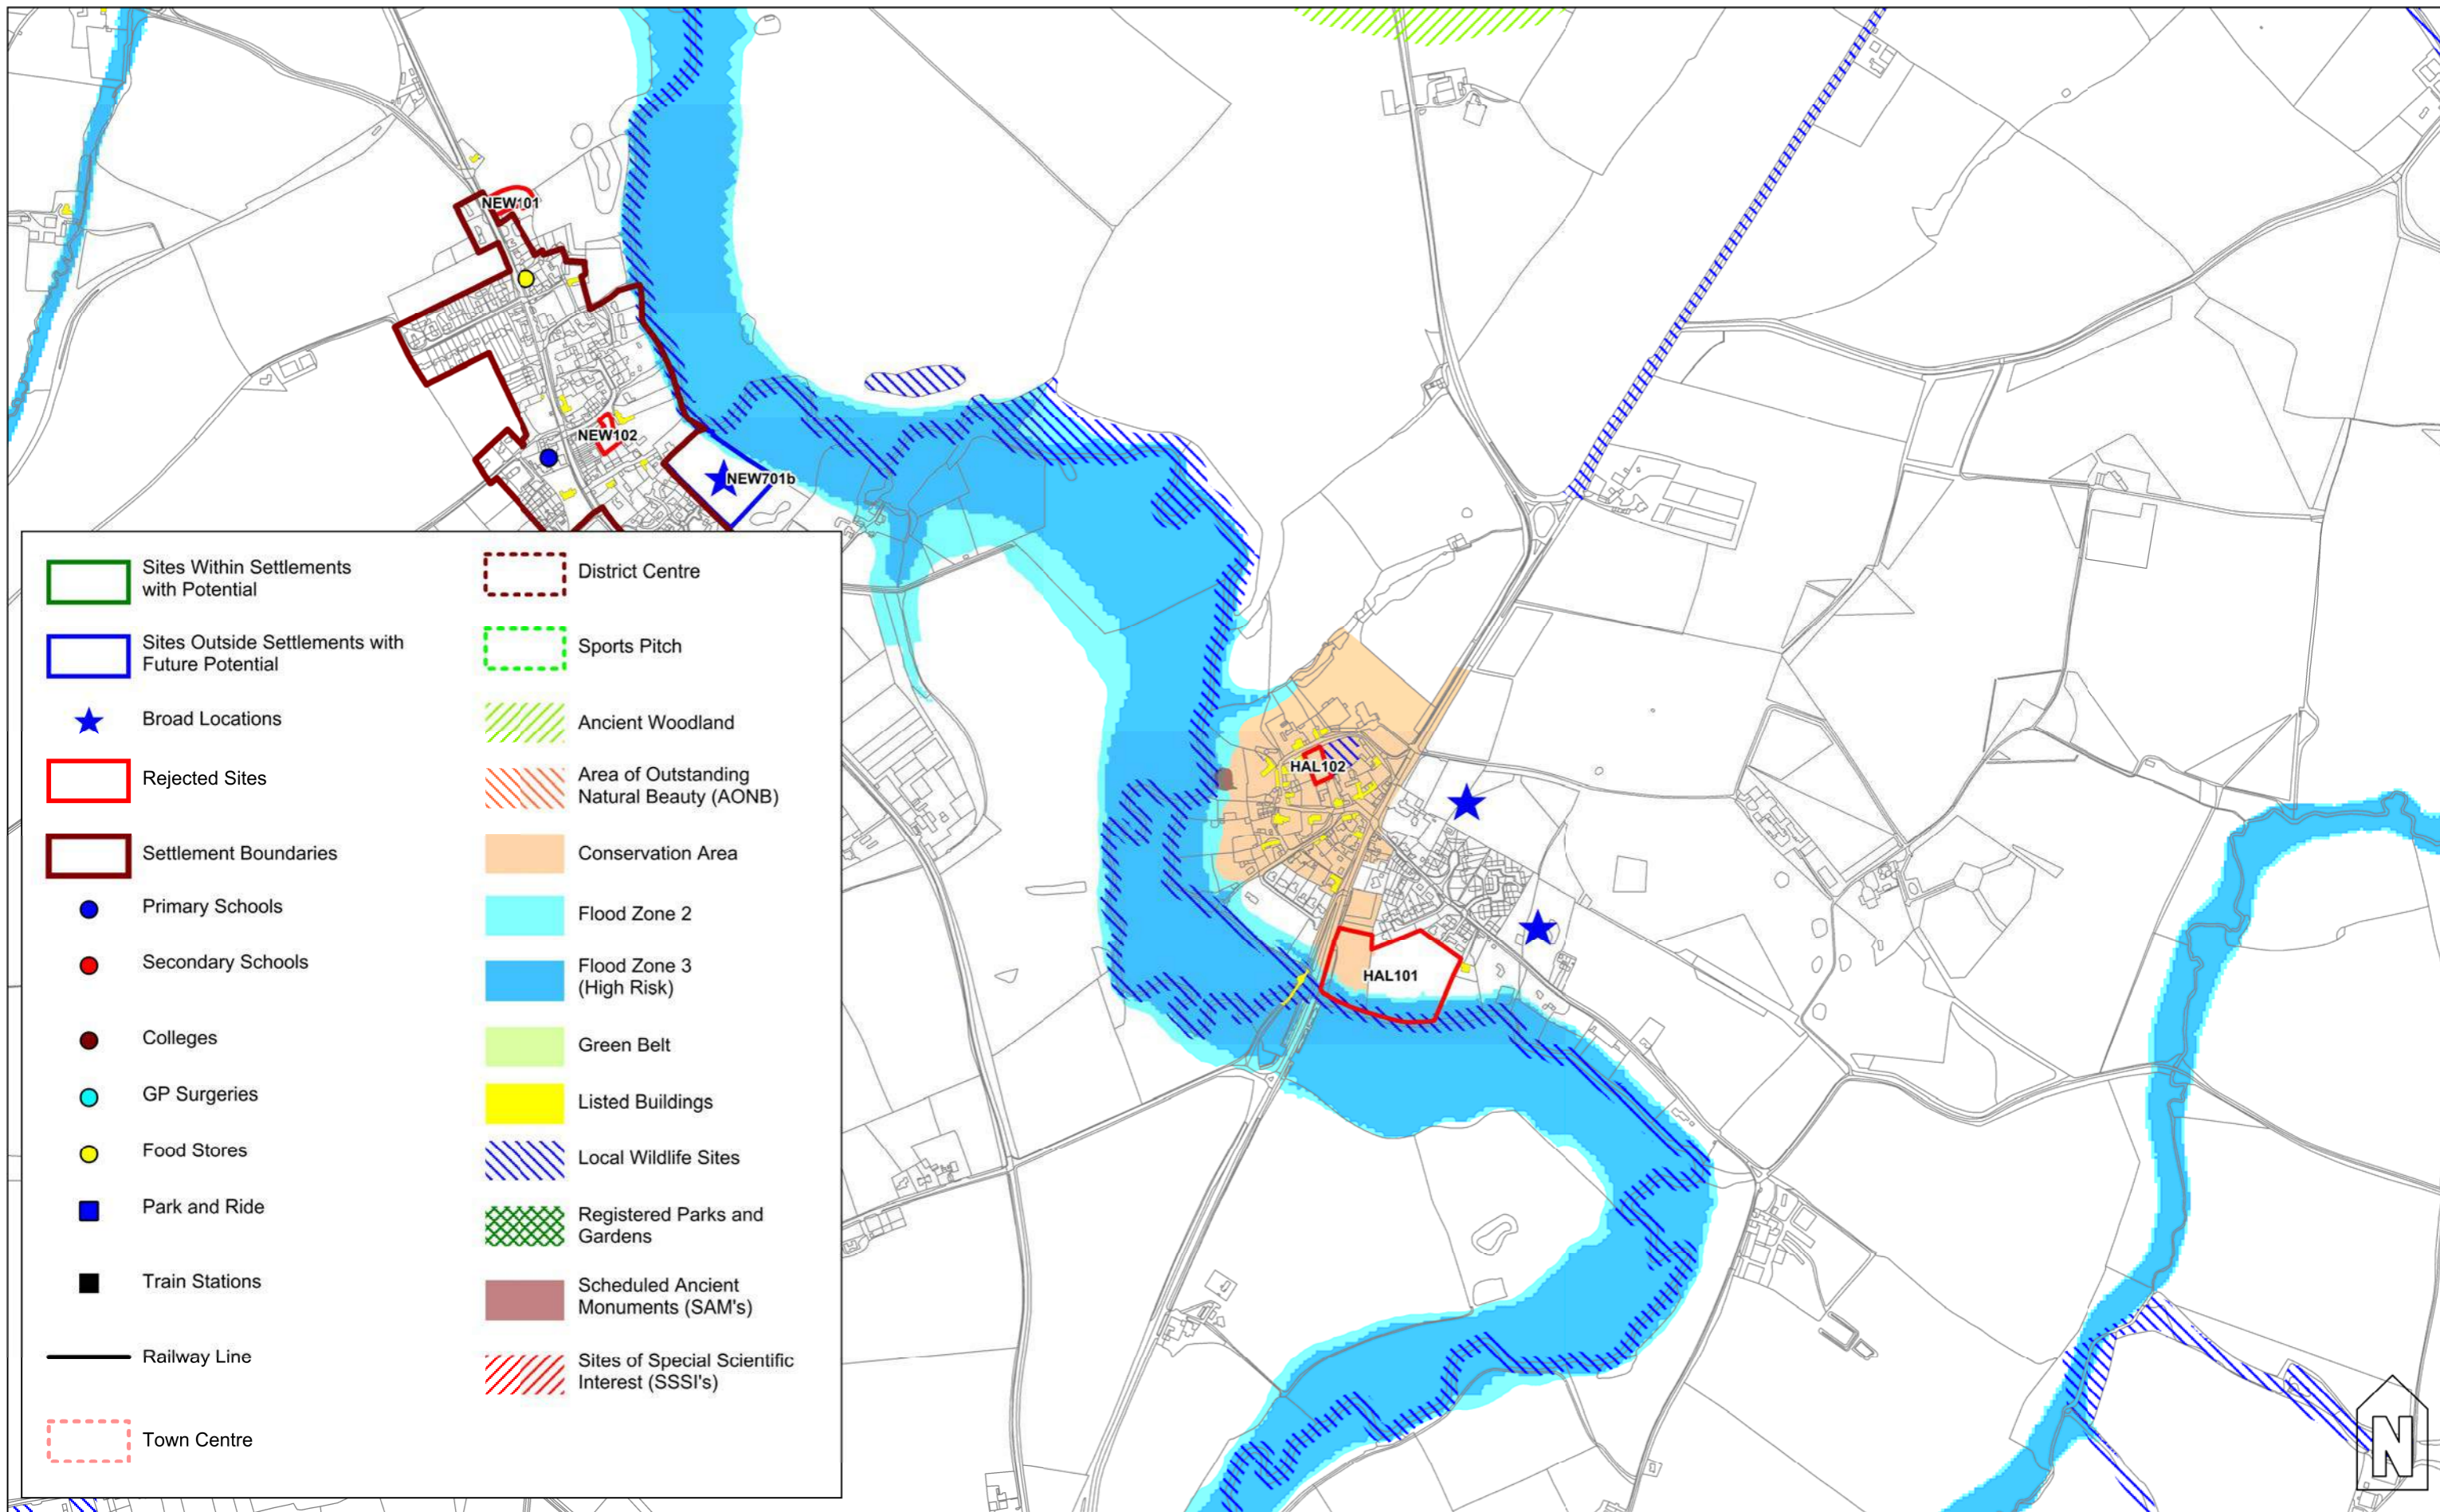

Halford

1:10,000 @ A3