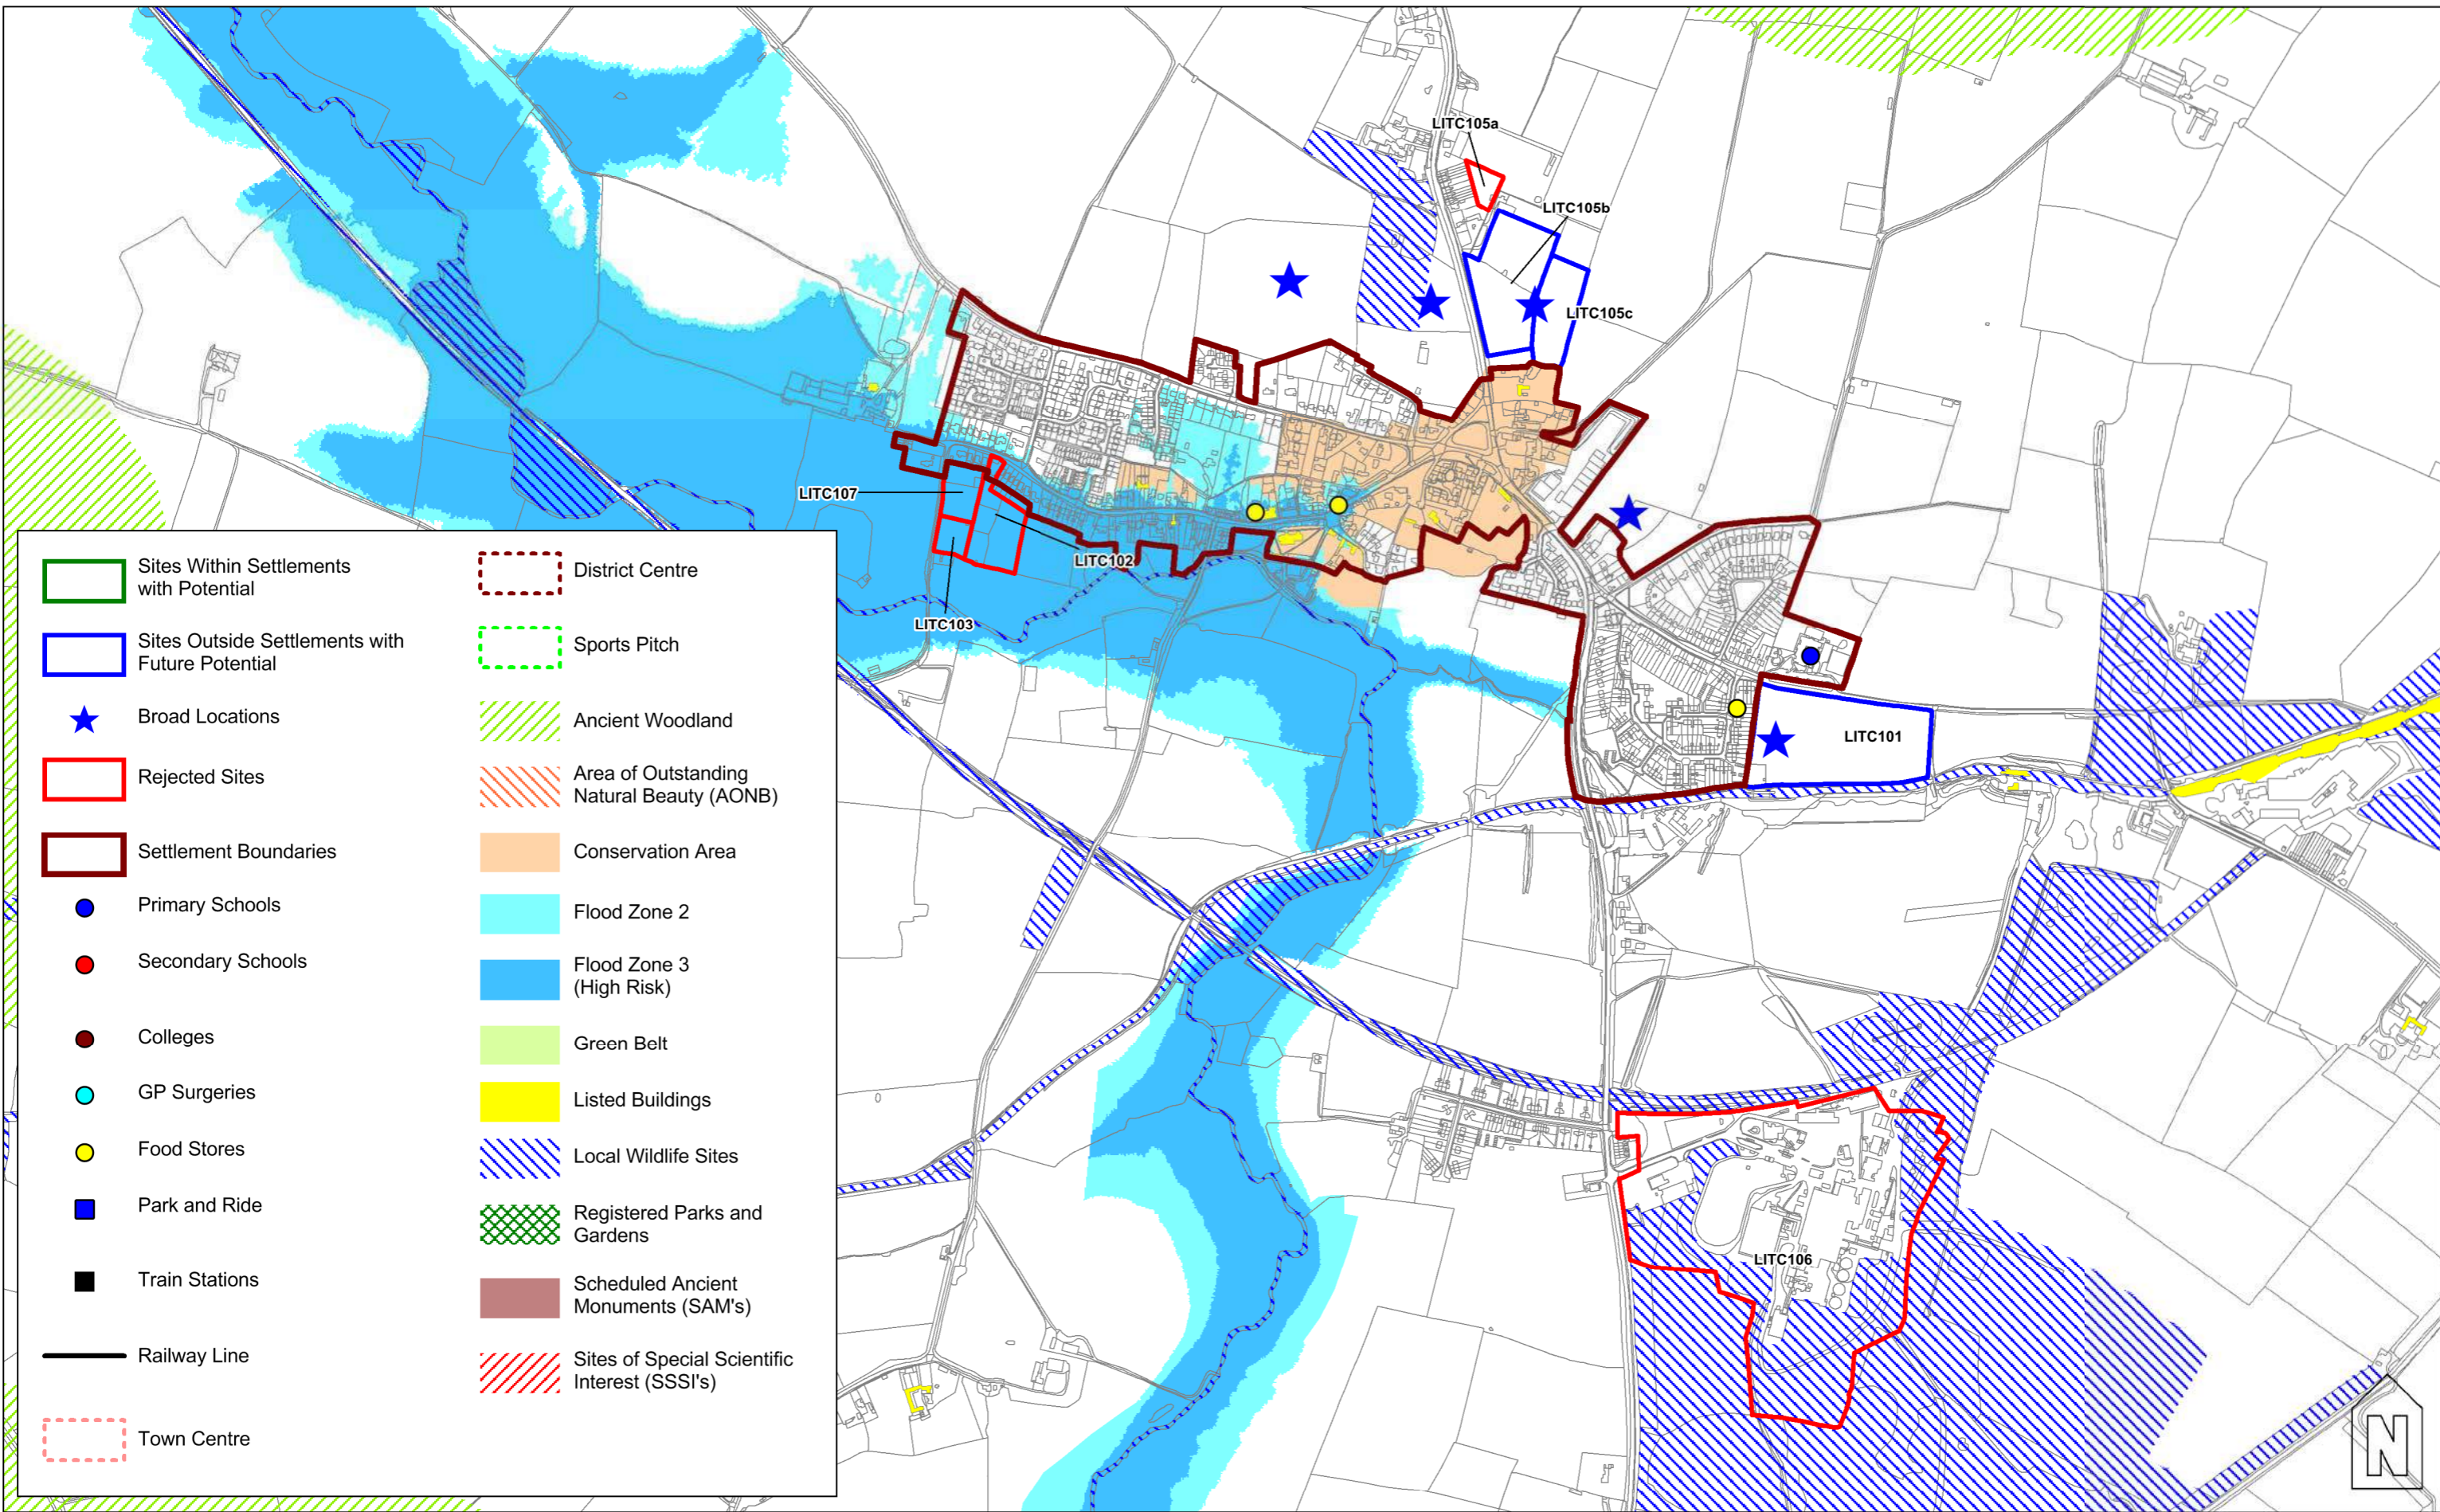

Long Itchington

1:10,000 @ A3

Reproduced from/based upon Ordnance Survey material with the permission of Ordnance Survey on behalf of the Controller of Her Majesty's Stationery Office © Crown copyright. Unauthorised reproduction infringes Crown copyright and may lead to prosecution or civil proceedings. © Stratford-on-Avon District Council. 100024287. 2012