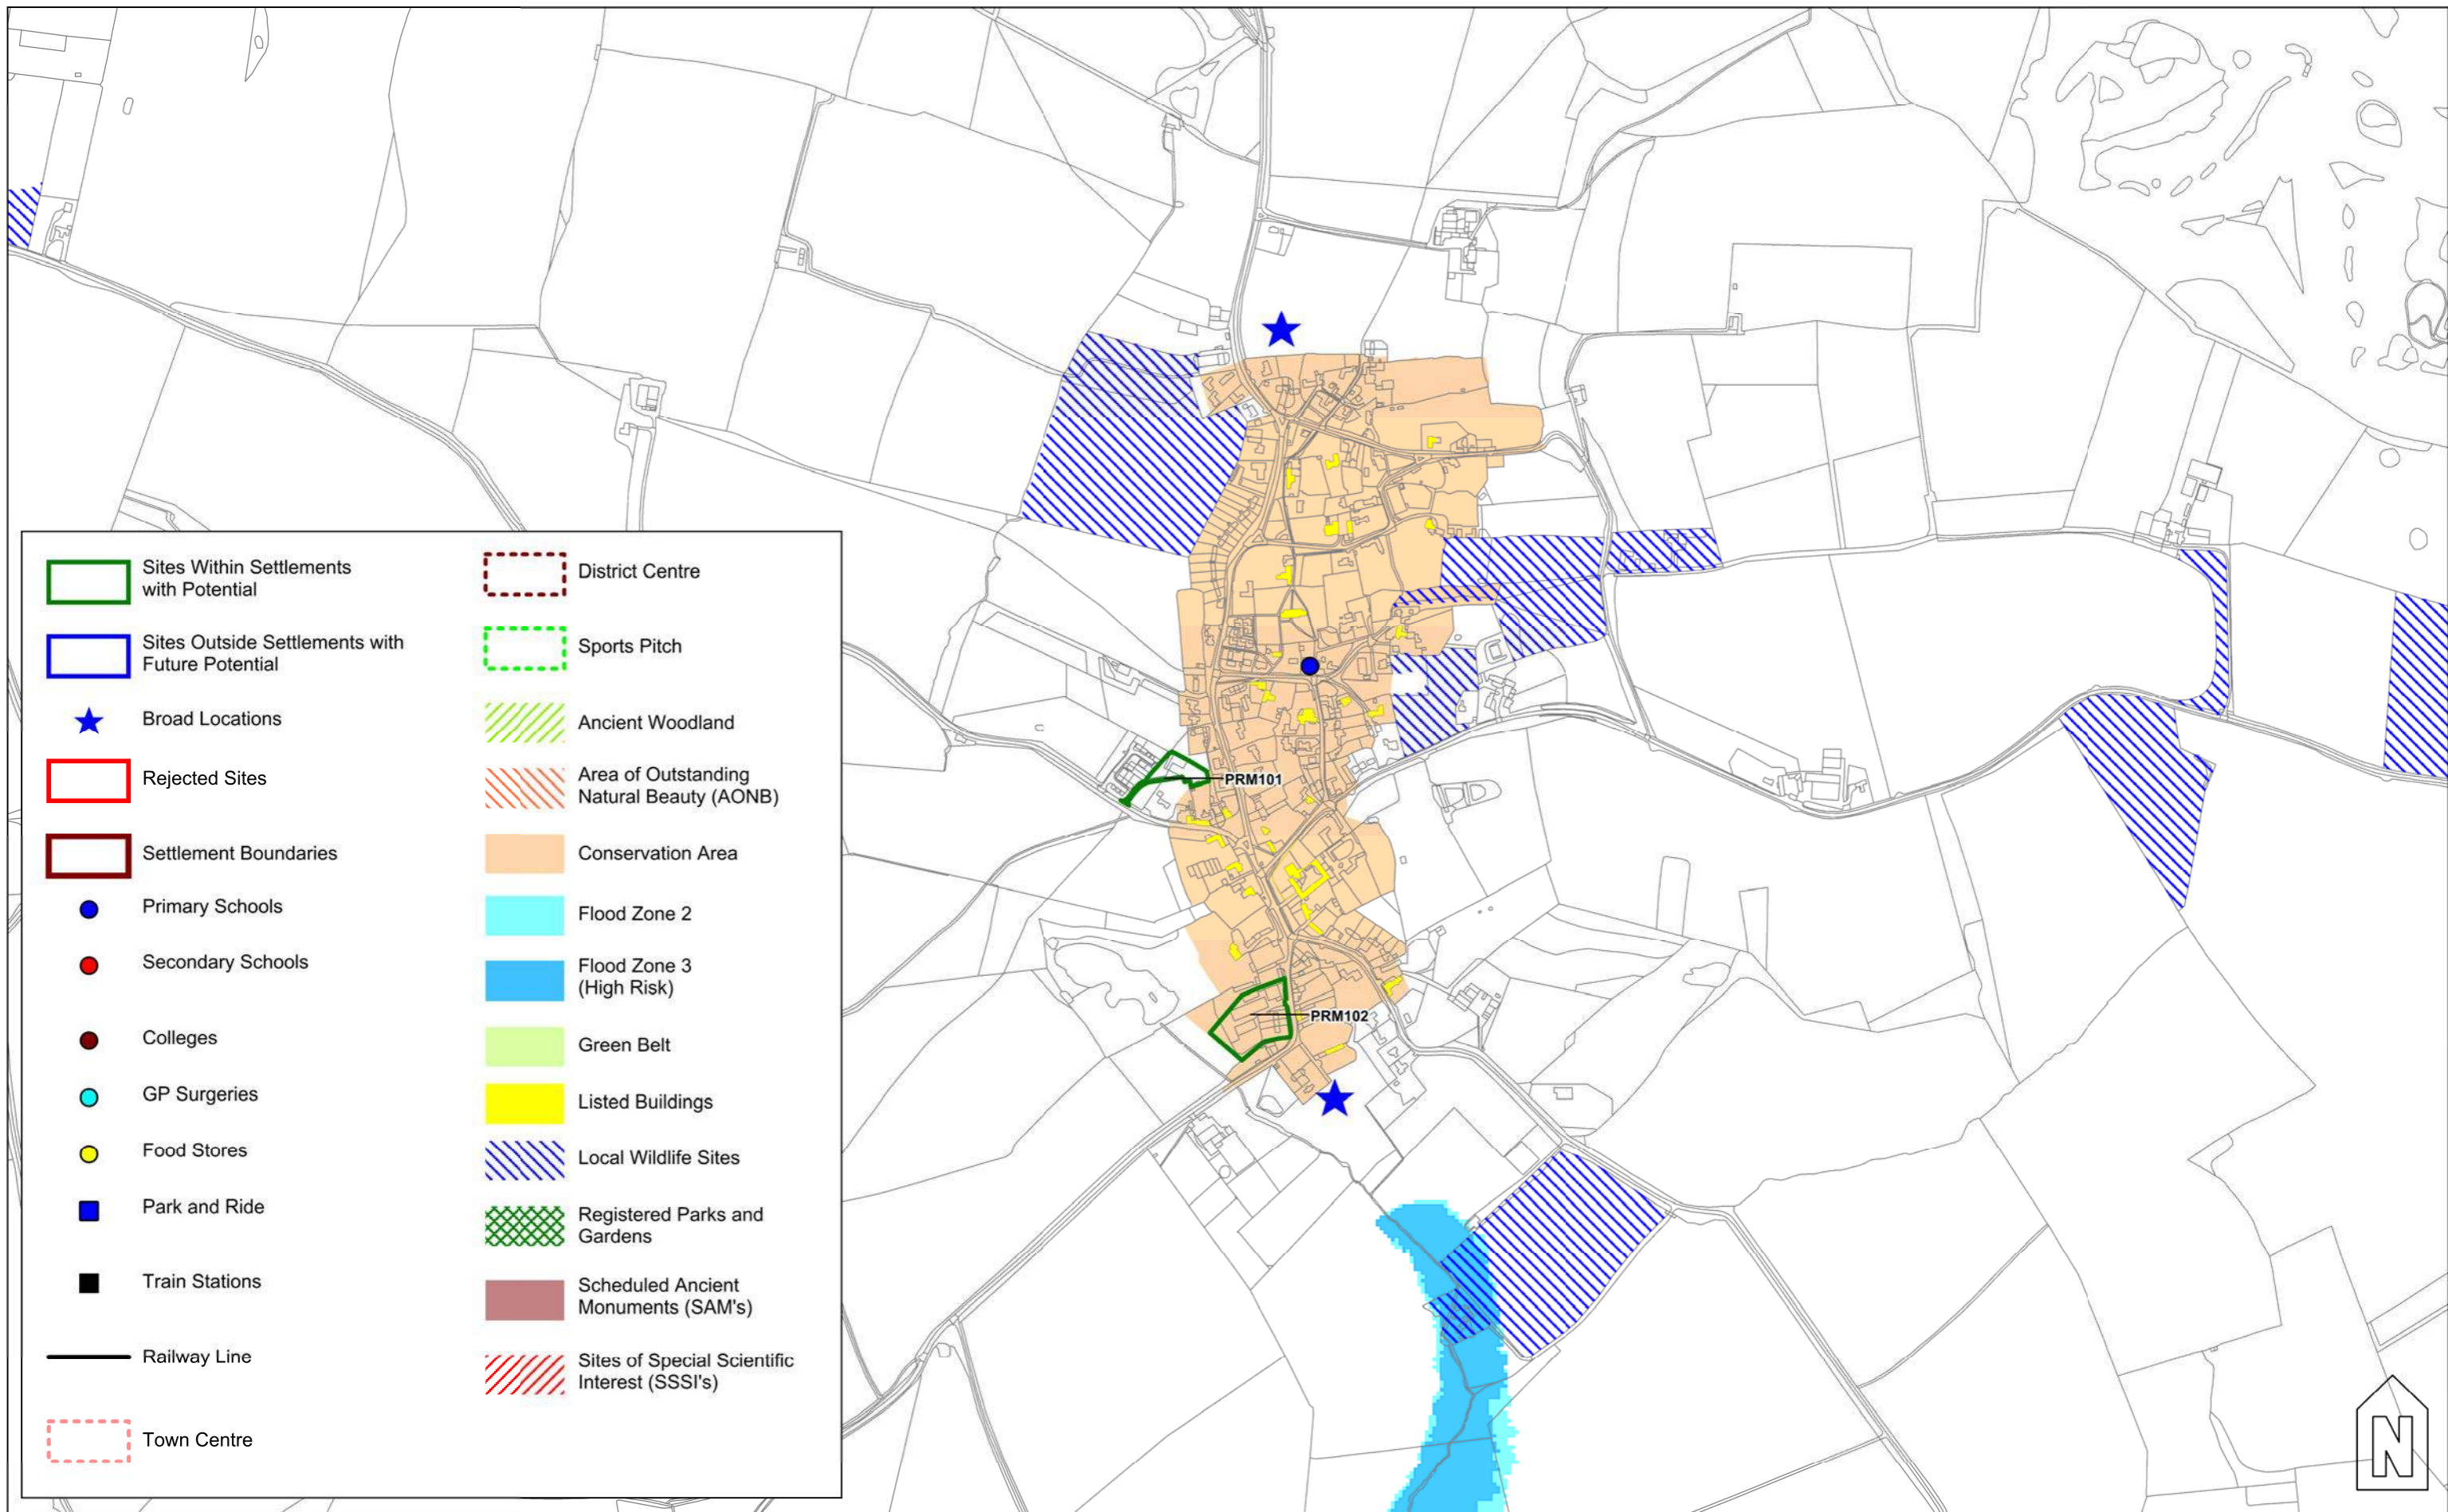

Priors Marston

1:8,000 @ A3