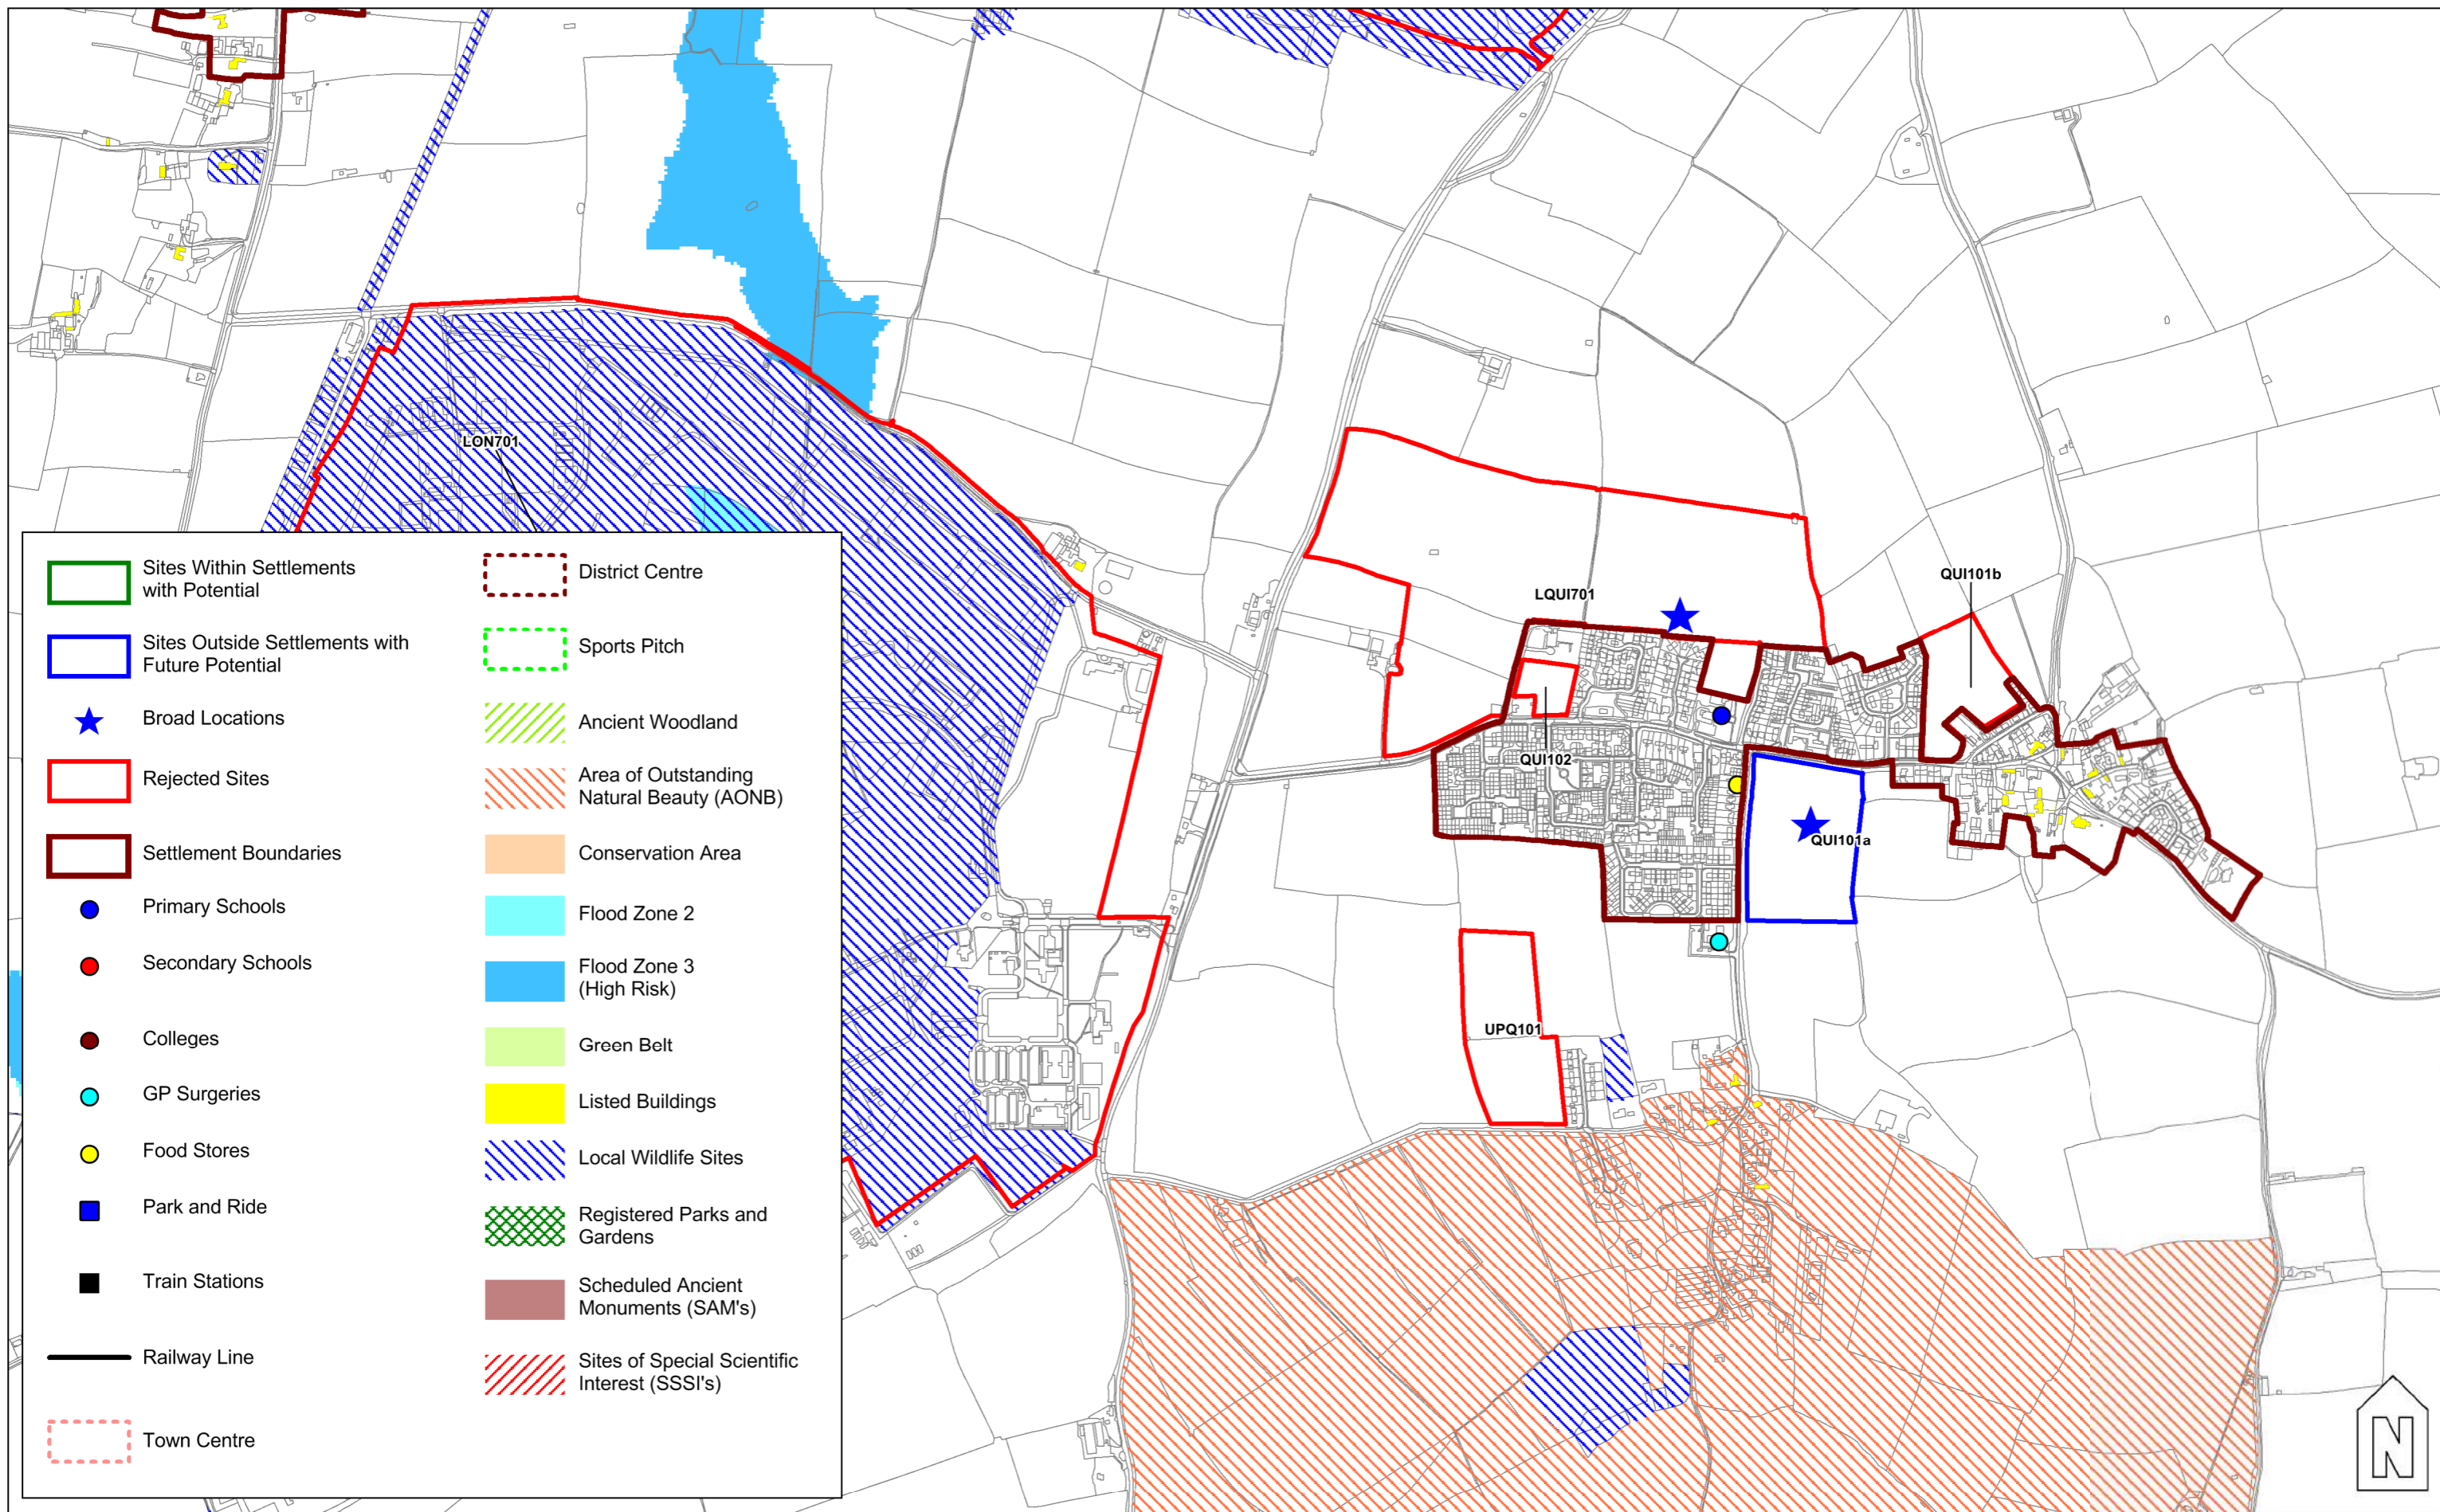

Quinton (Lower)

1:10,000 @ A3