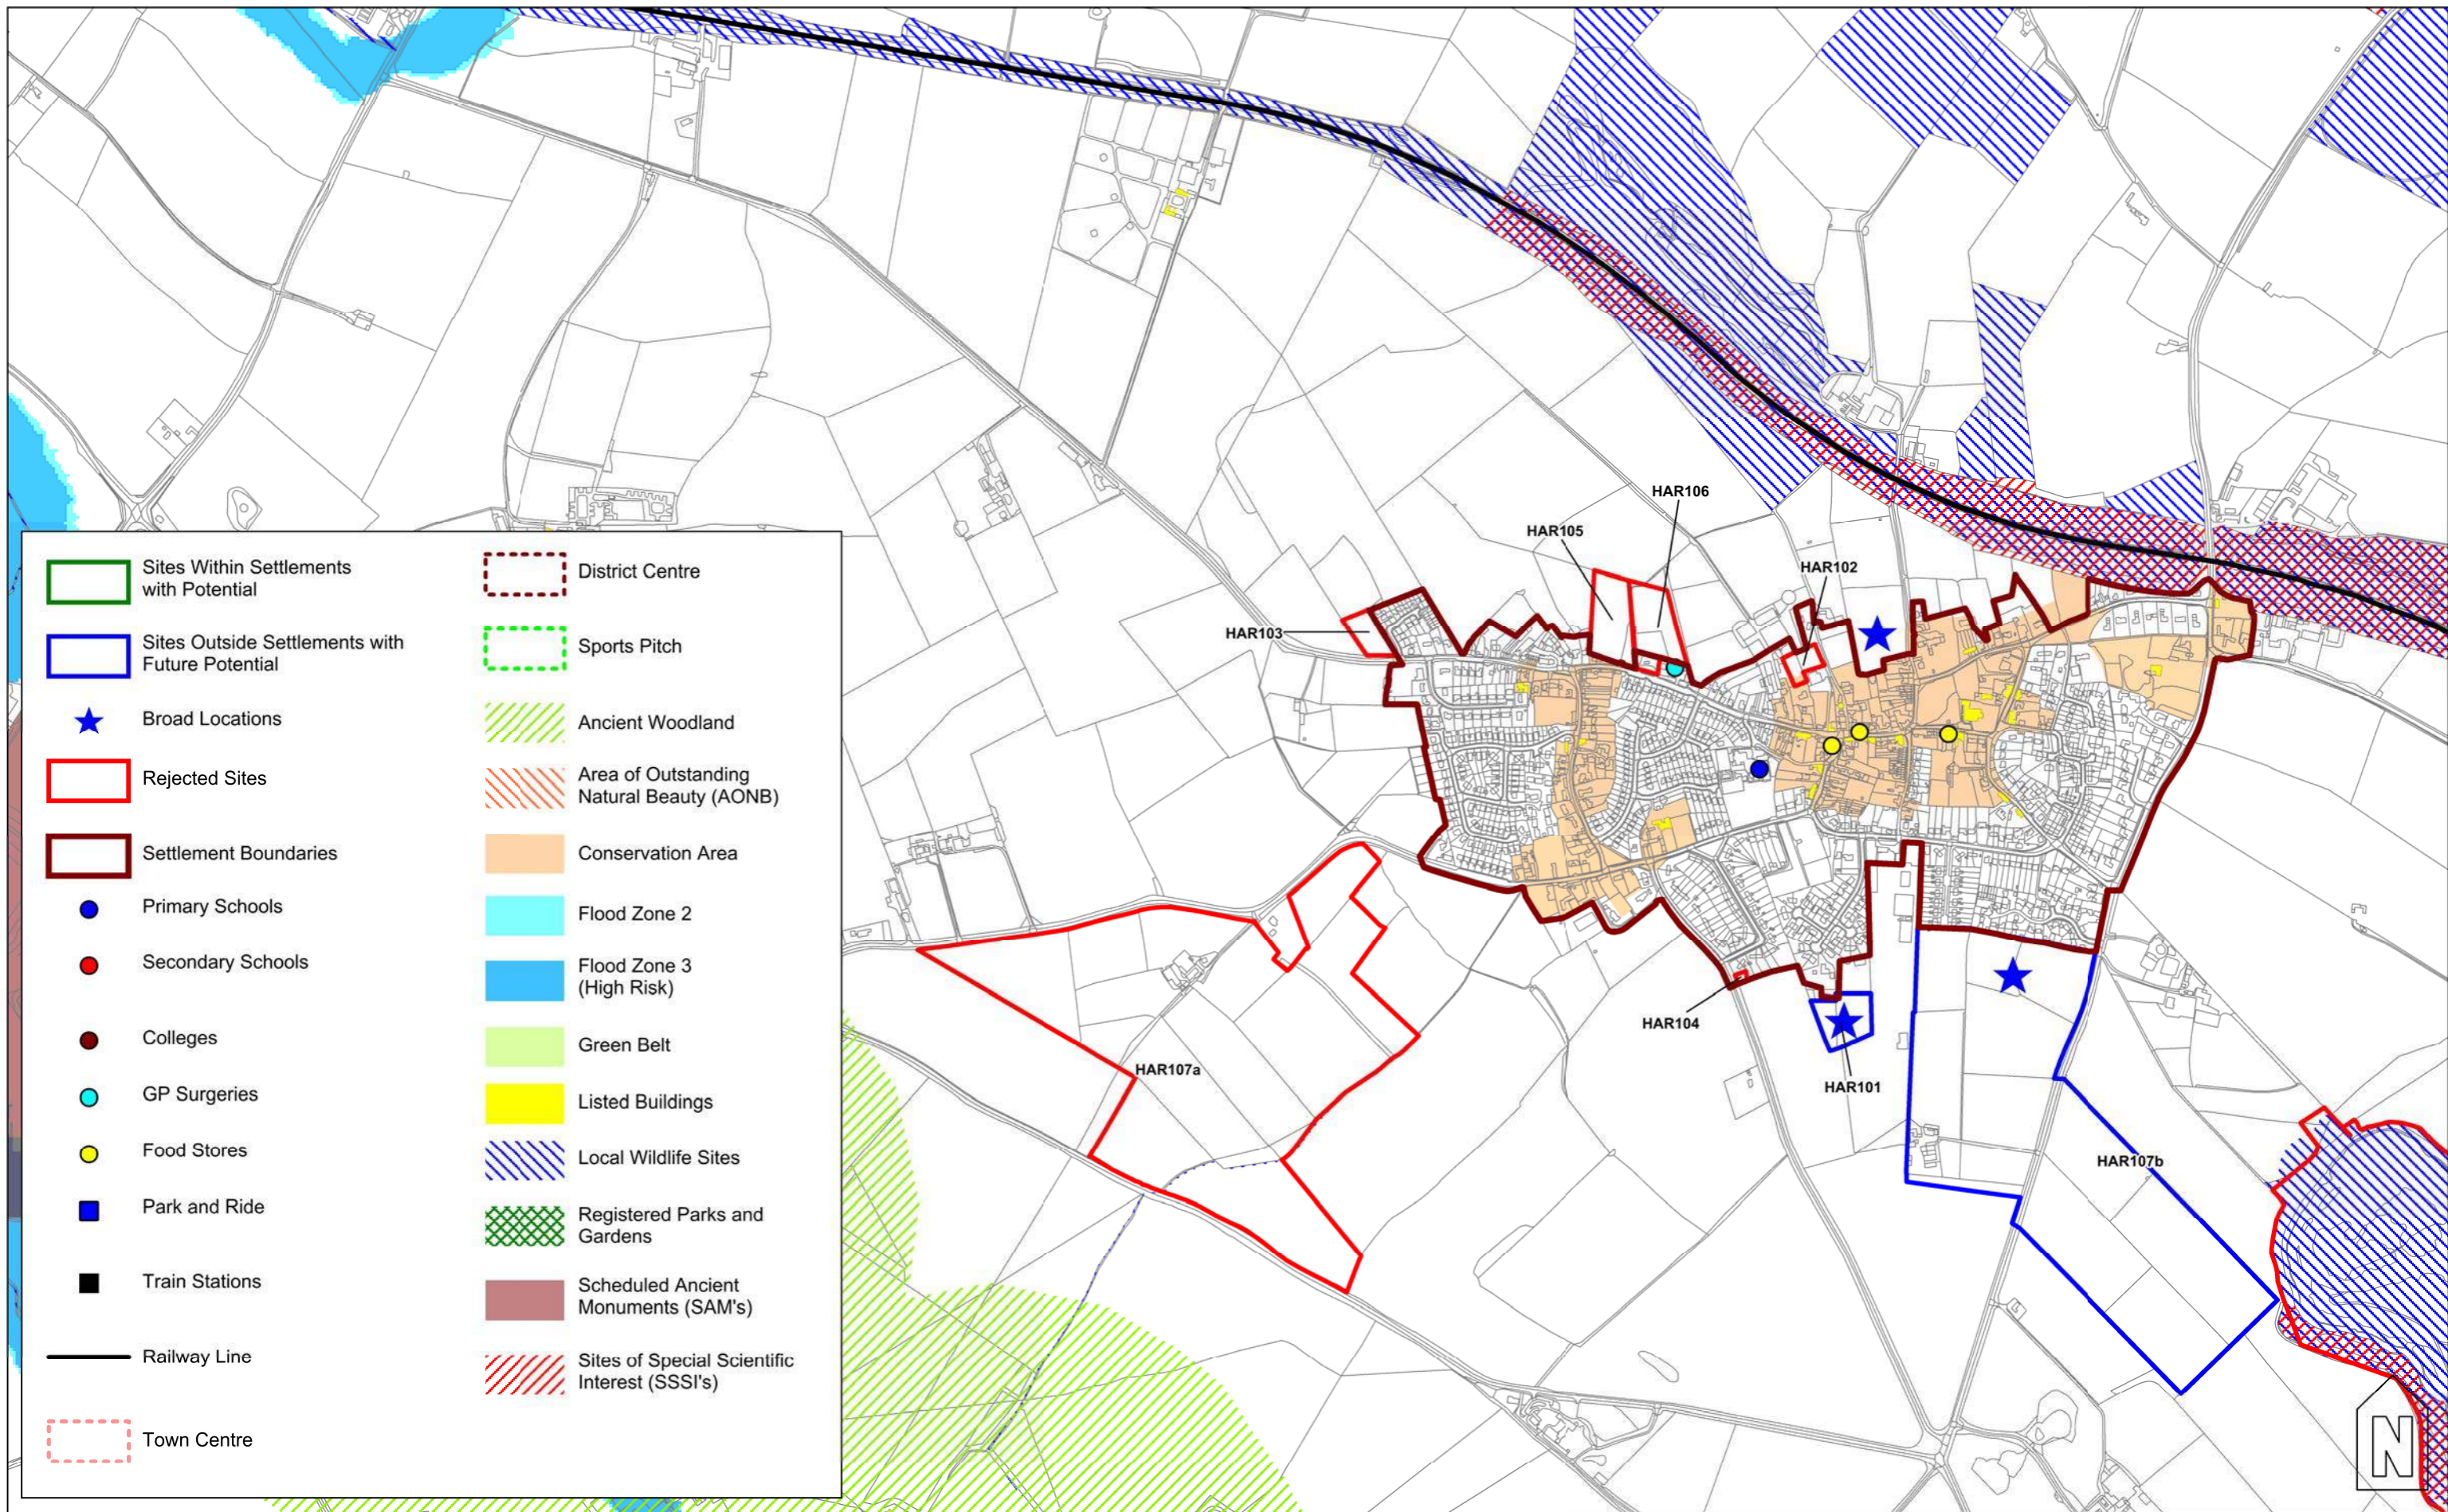

Great Alne

1:10,000 @ A3

Halford

1:10,000 @ A3

Hampton Lucy

1:10,000 @ A3

Reproduced from/based upon Ordnance Survey material with the permission of Ordnance Survey on behalf of the Controller of Her Majesty's Stationery Office © Crown copyright. Unauthorised reproduction infringes Crown copyright and may lead to prosecution or civil proceedings. © Stratford-on-Avon District Council. 100024287. 2012