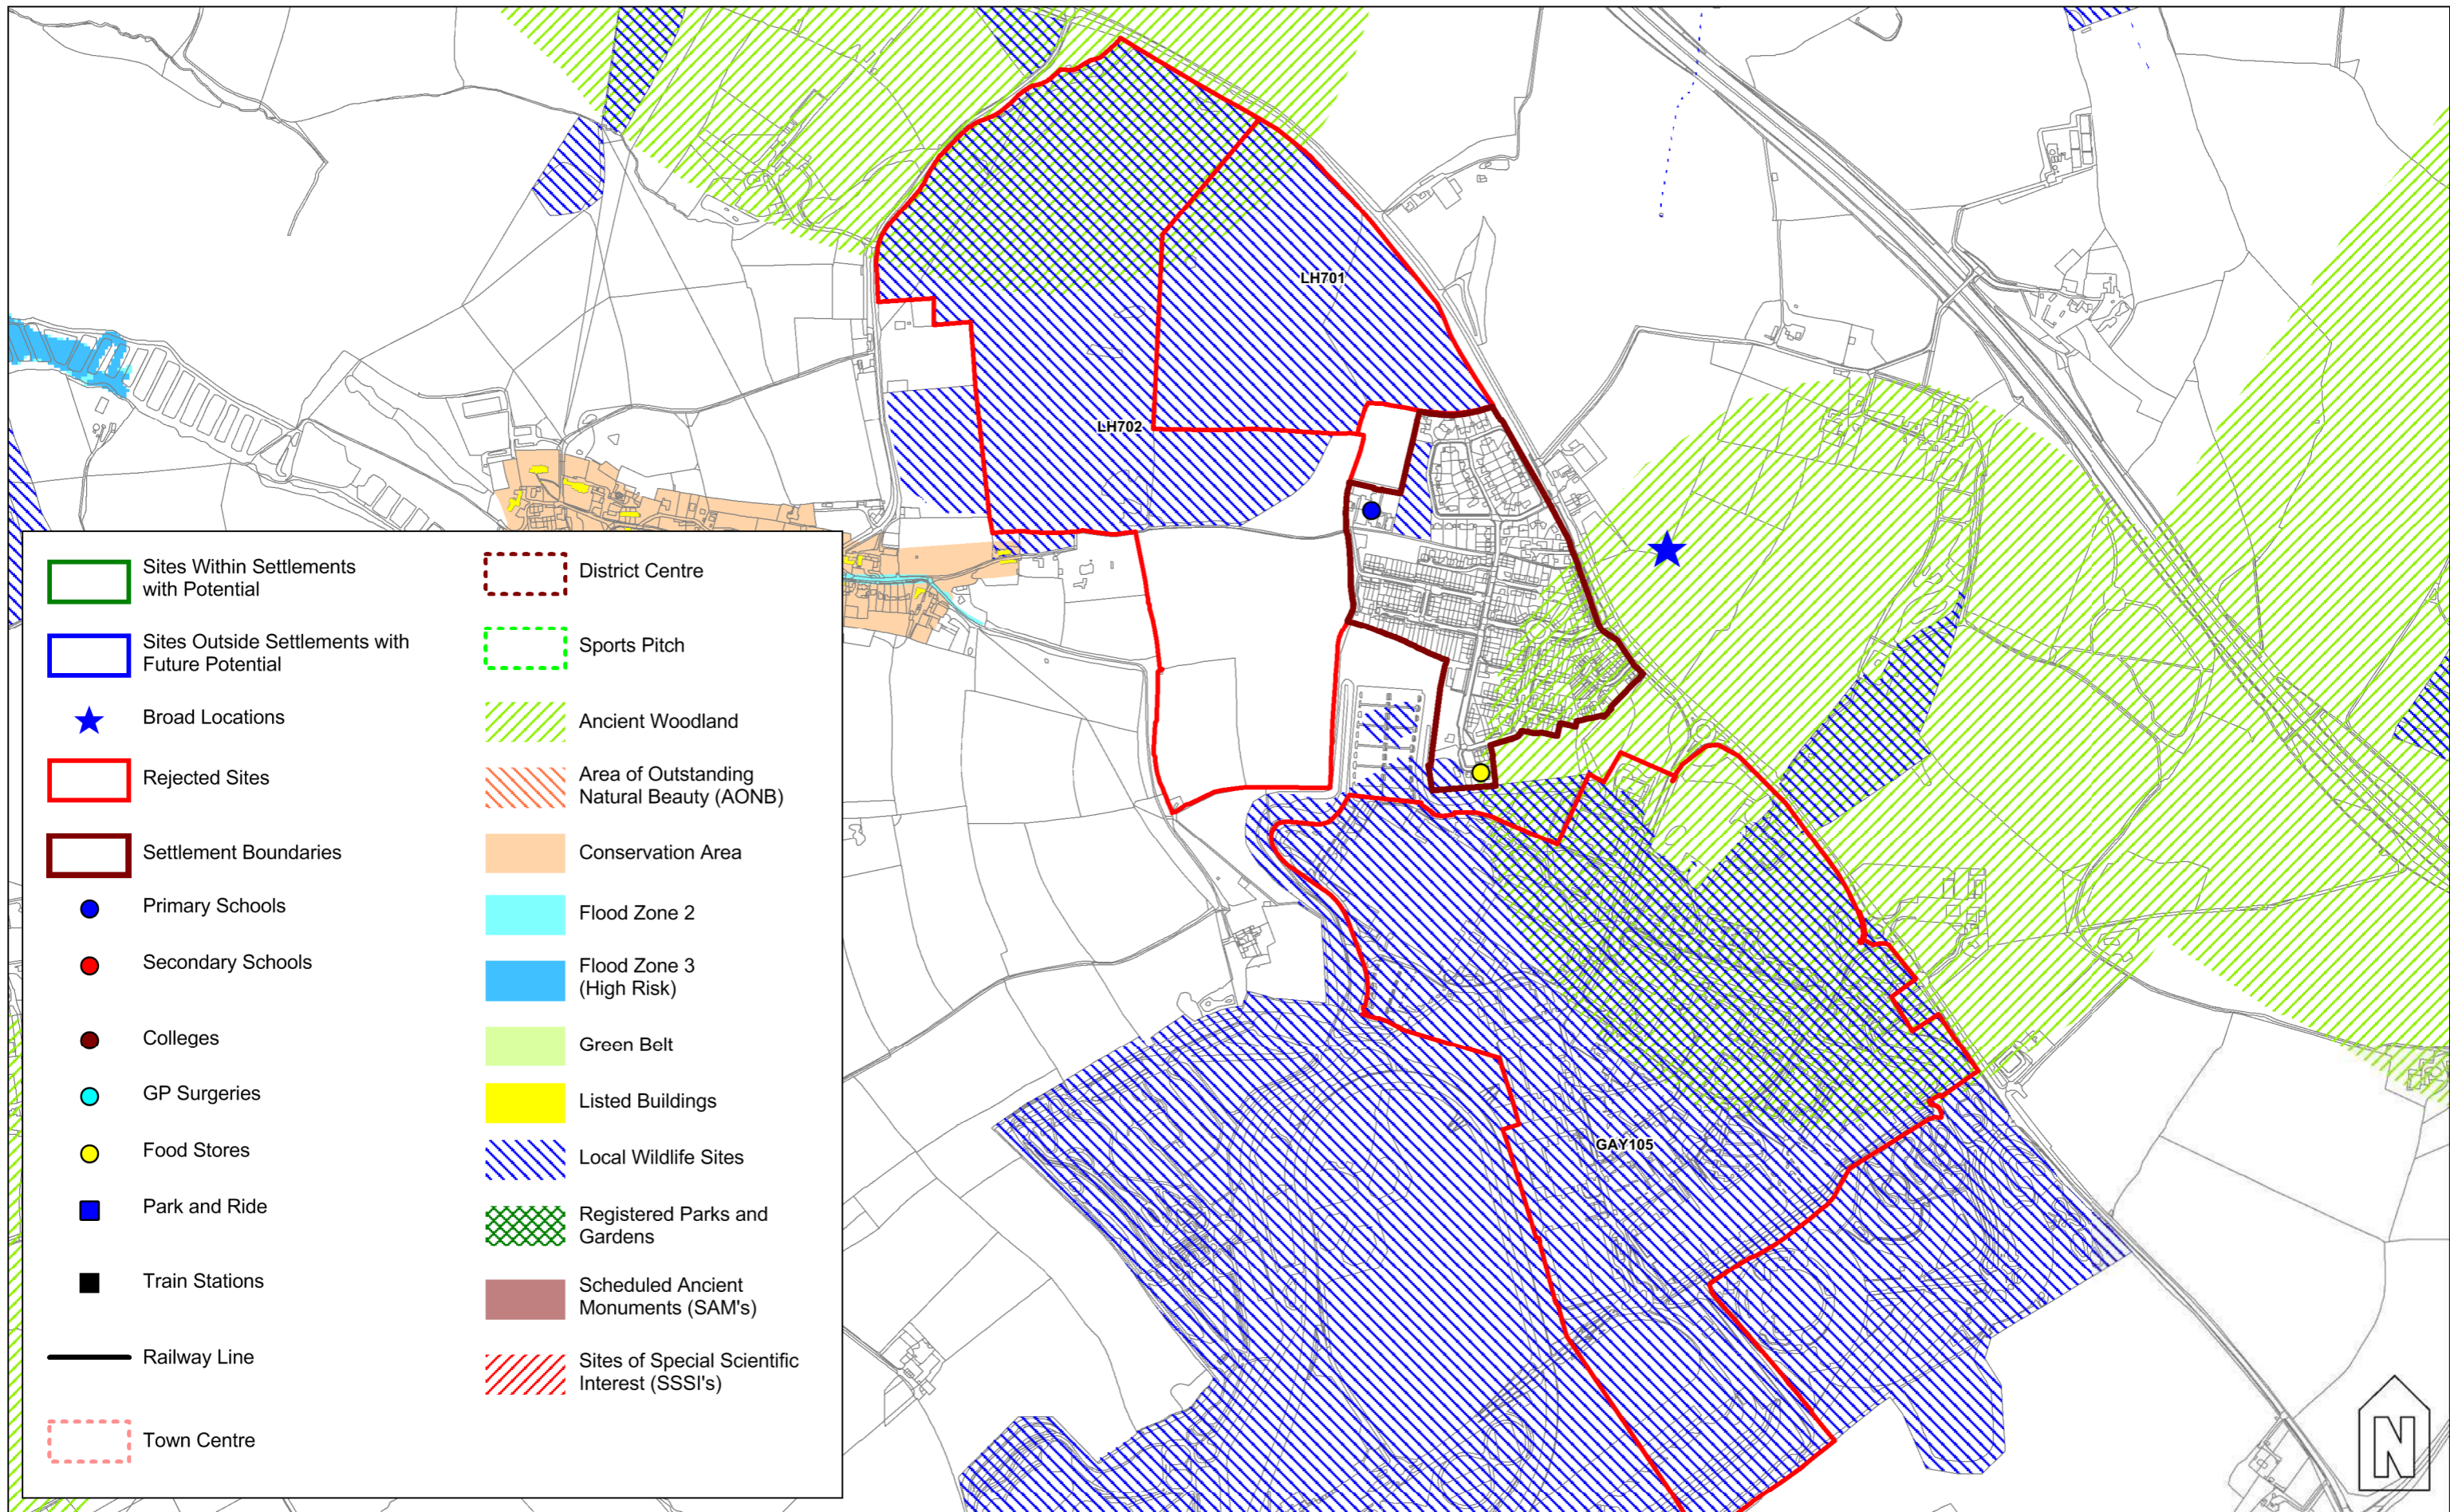

	Sites Within Settlements with Potential		District Centre
	Sites Outside Settlements with Future Potential		Sports Pitch
	Broad Locations		Ancient Woodland
	Rejected Sites		Area of Outstanding Natural Beauty (AONB)
	Settlement Boundaries		Conservation Area
	Primary Schools		Flood Zone 2
	Secondary Schools		Flood Zone 3 (High Risk)
	Colleges		Green Belt
	GP Surgeries		Listed Buildings
	Food Stores		Local Wildlife Sites
	Park and Ride		Registered Parks and Gardens
	Train Stations		Scheduled Ancient Monuments (SAM's)
	Railway Line		Sites of Special Scientific Interest (SSSI's)
	Town Centre		