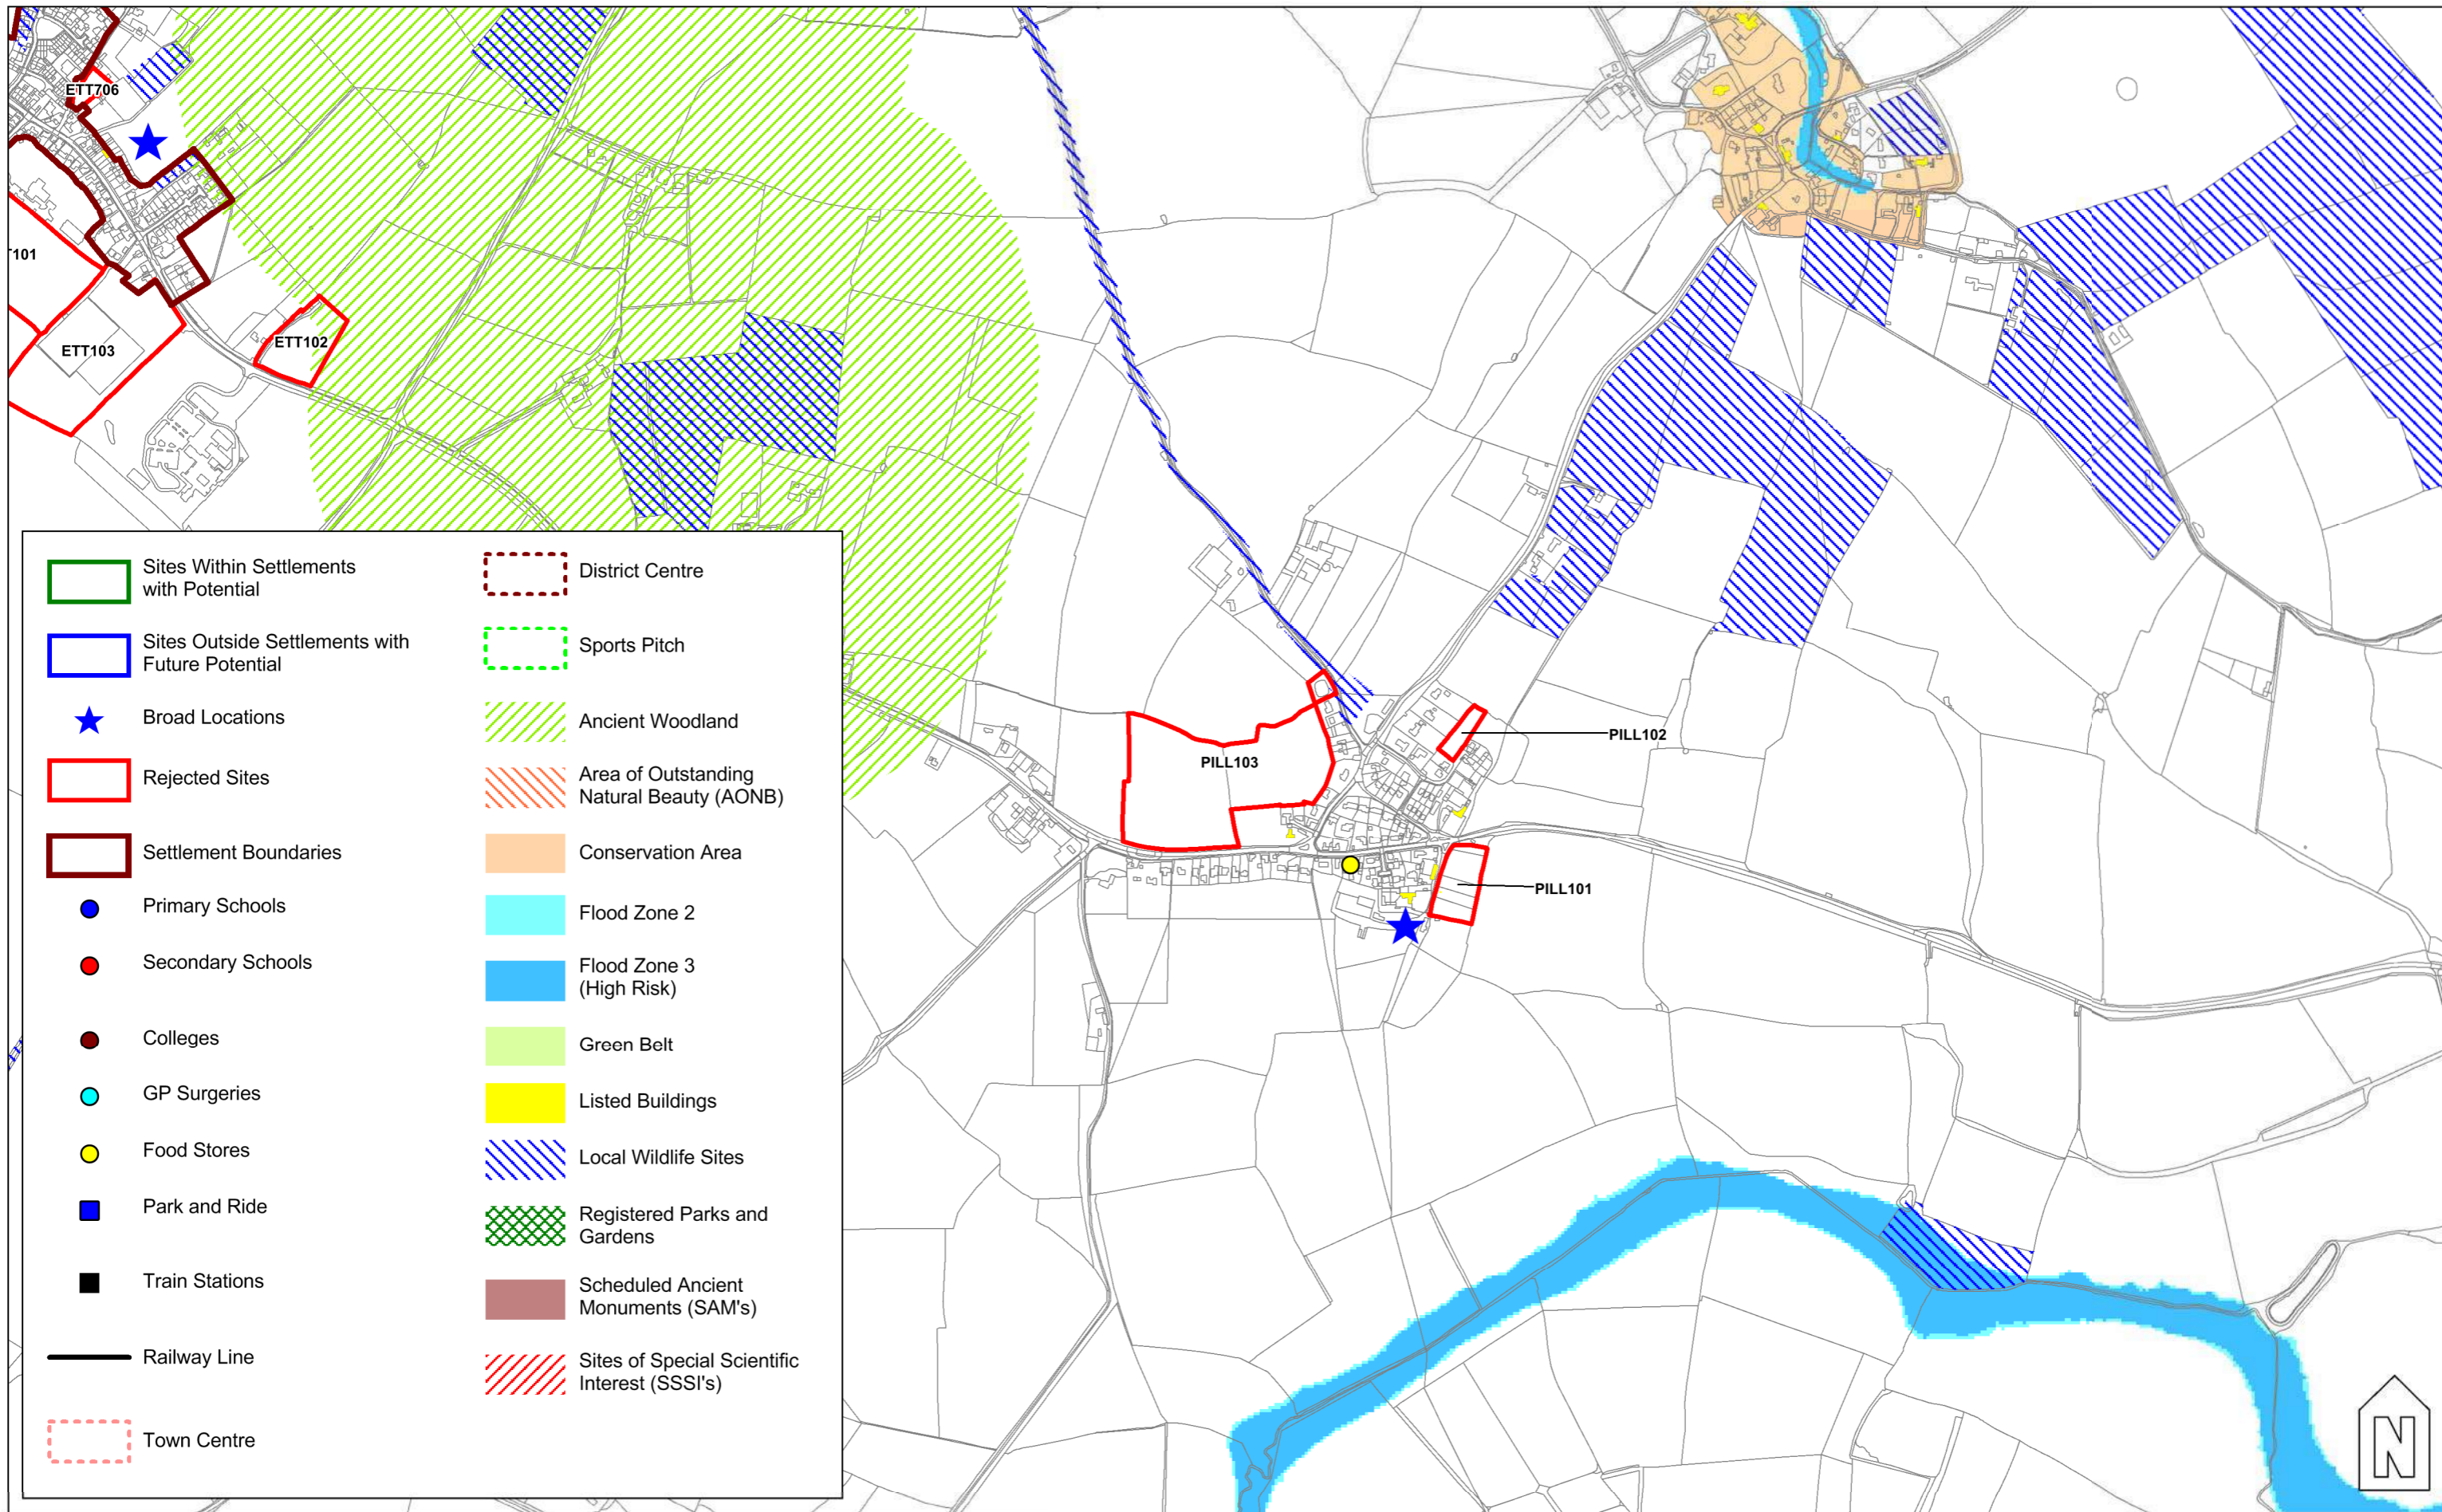

Pillerton Priors

1:10,000 @ A3

Reproduced from/based upon Ordnance Survey material with the permission of Ordnance Survey on behalf of the Controller of Her Majesty's Stationery Office © Crown copyright. Unauthorised reproduction infringes Crown copyright and may lead to prosecution or civil proceedings. © Stratford-on-Avon District Council. 100024287. 2012