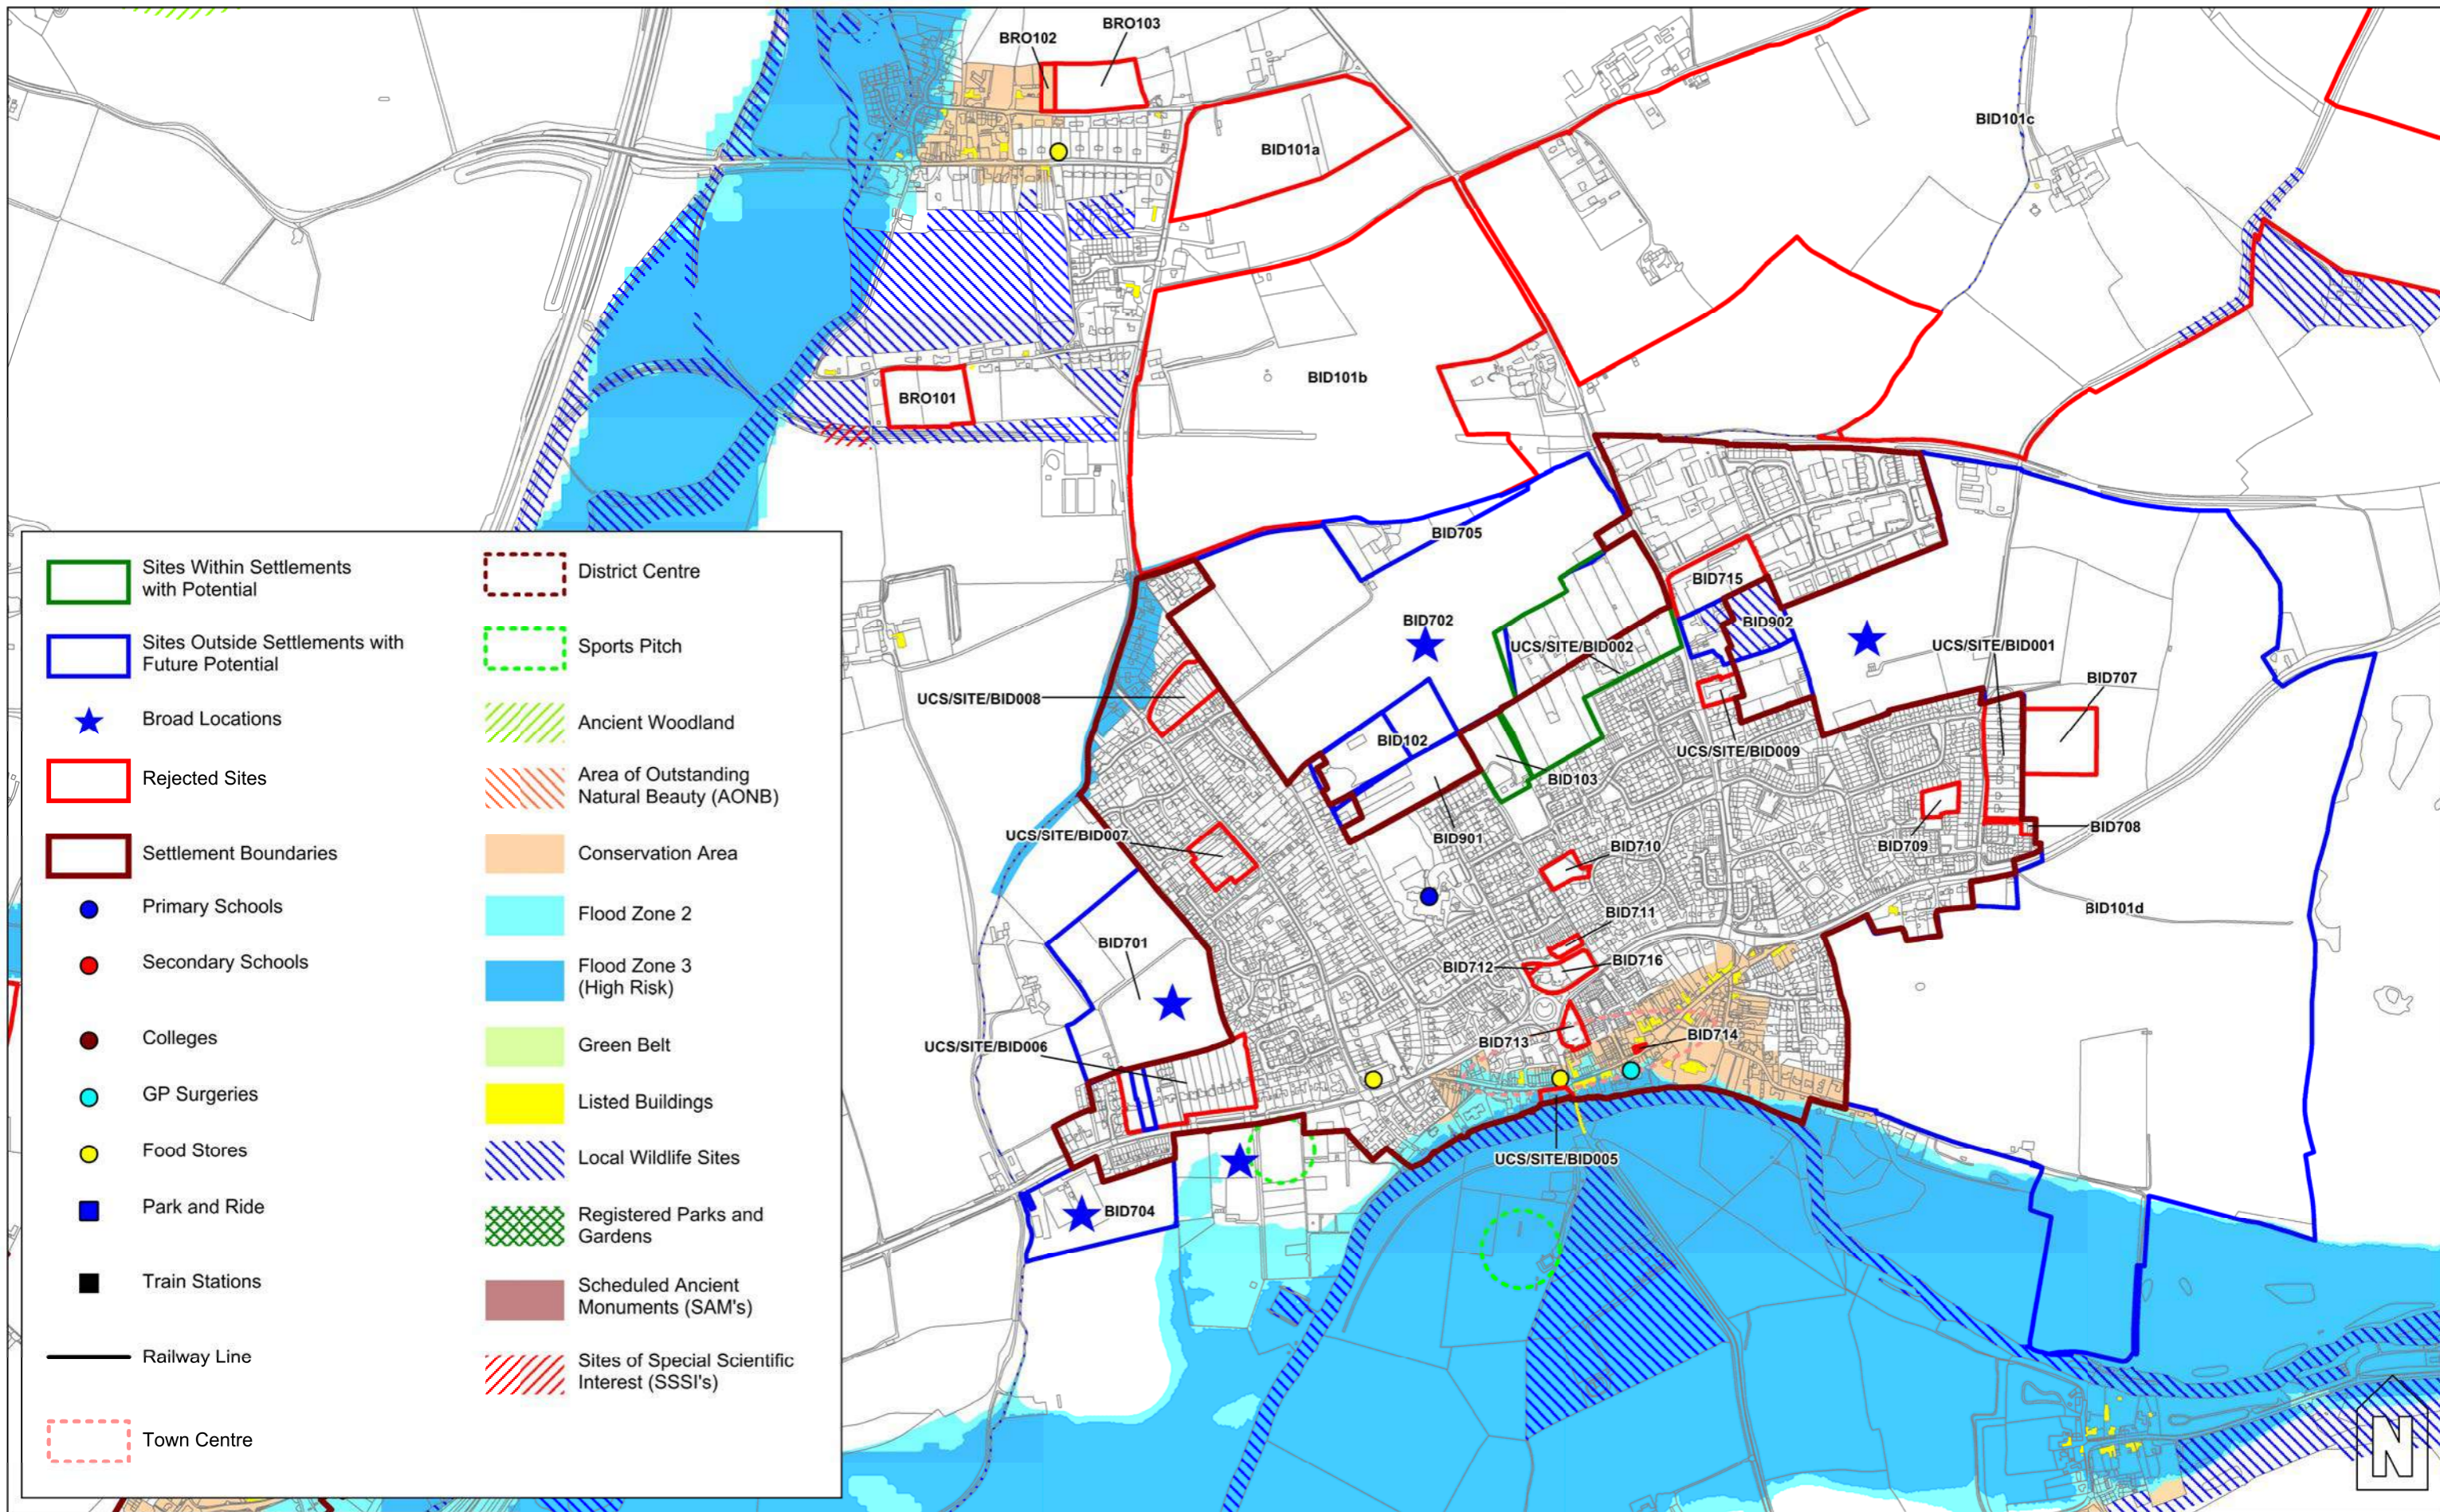

Bidford-on-Avon

1:10,000 @ A3

Reproduced from/based upon Ordnance Survey material with the permission of Ordnance Survey on behalf of the Controller of Her Majesty's Stationery Office © Crown copyright. Unauthorised reproduction infringes Crown copyright and may lead to prosecution or civil proceedings. © Stratford-on-Avon District Council. 100024287. 2012