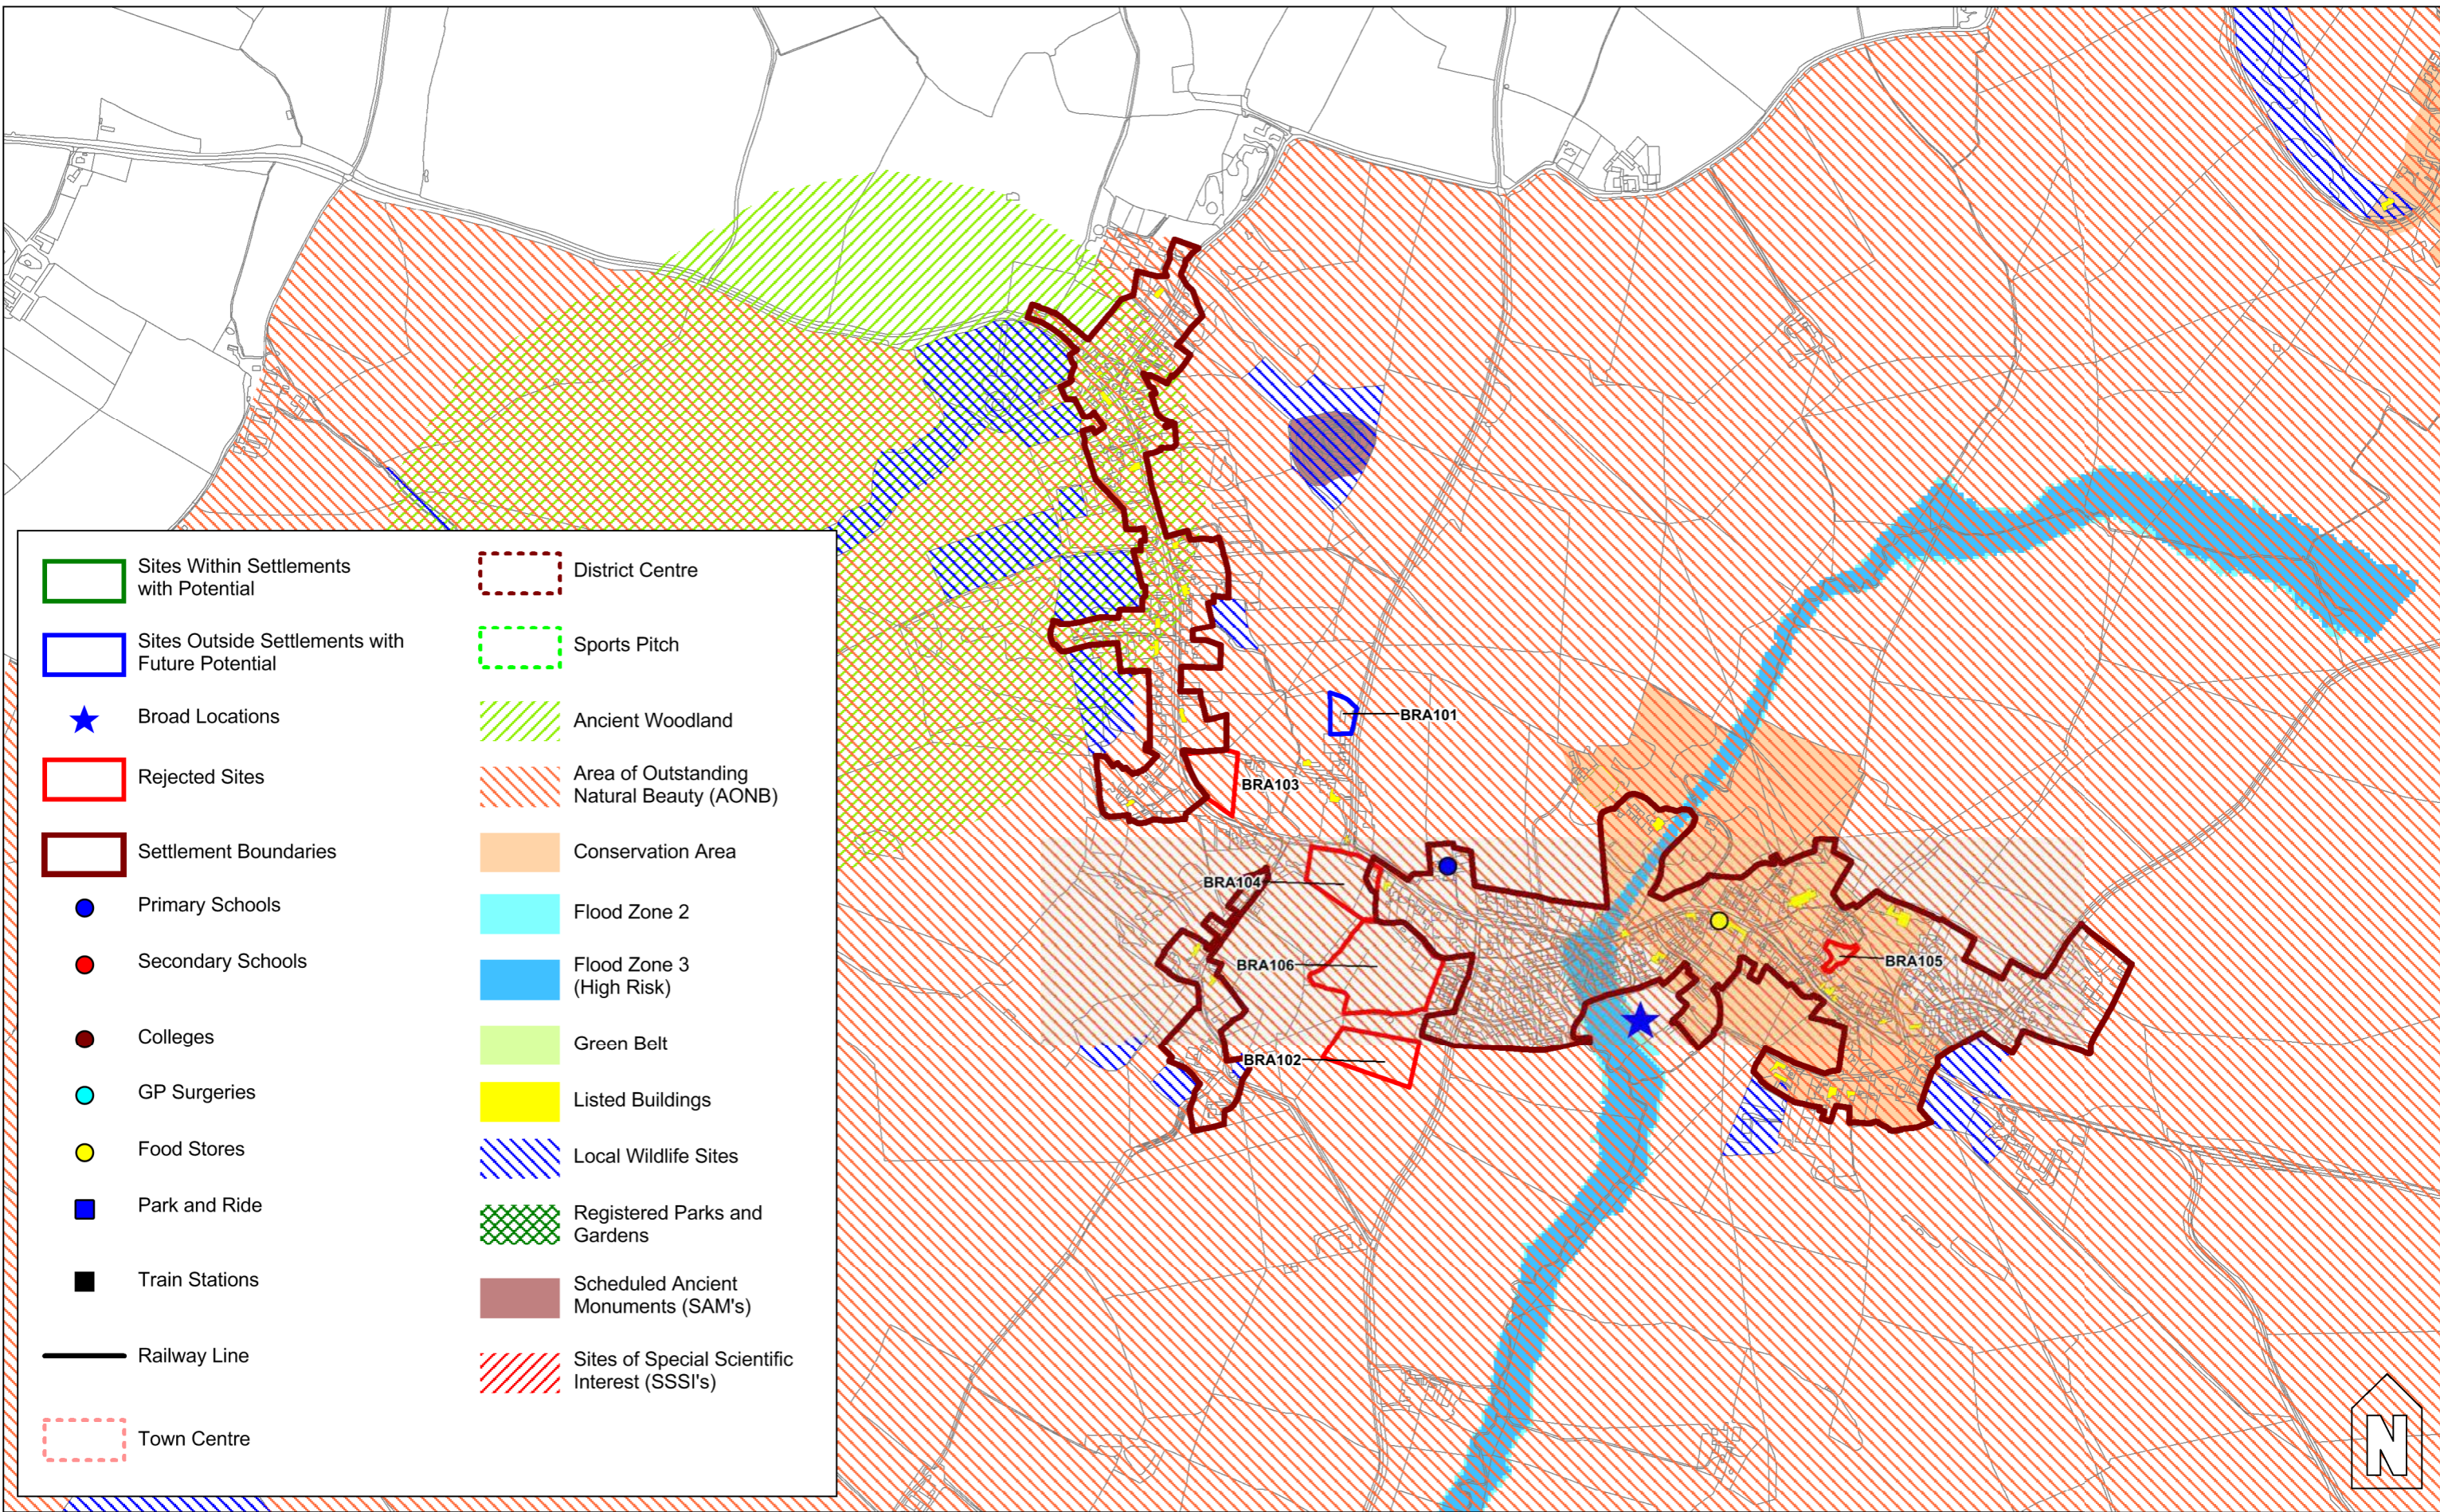

Brailes (Upper and Lower)

1:10,000 @ A3

Reproduced from/based upon Ordnance Survey material with the permission of Ordnance Survey on behalf of the Controller of Her Majesty's Stationery Office © Crown copyright. Unauthorised reproduction infringes Crown copyright and may lead to prosecution or civil proceedings. © Stratford-on-Avon District Council. 100024287. 2012