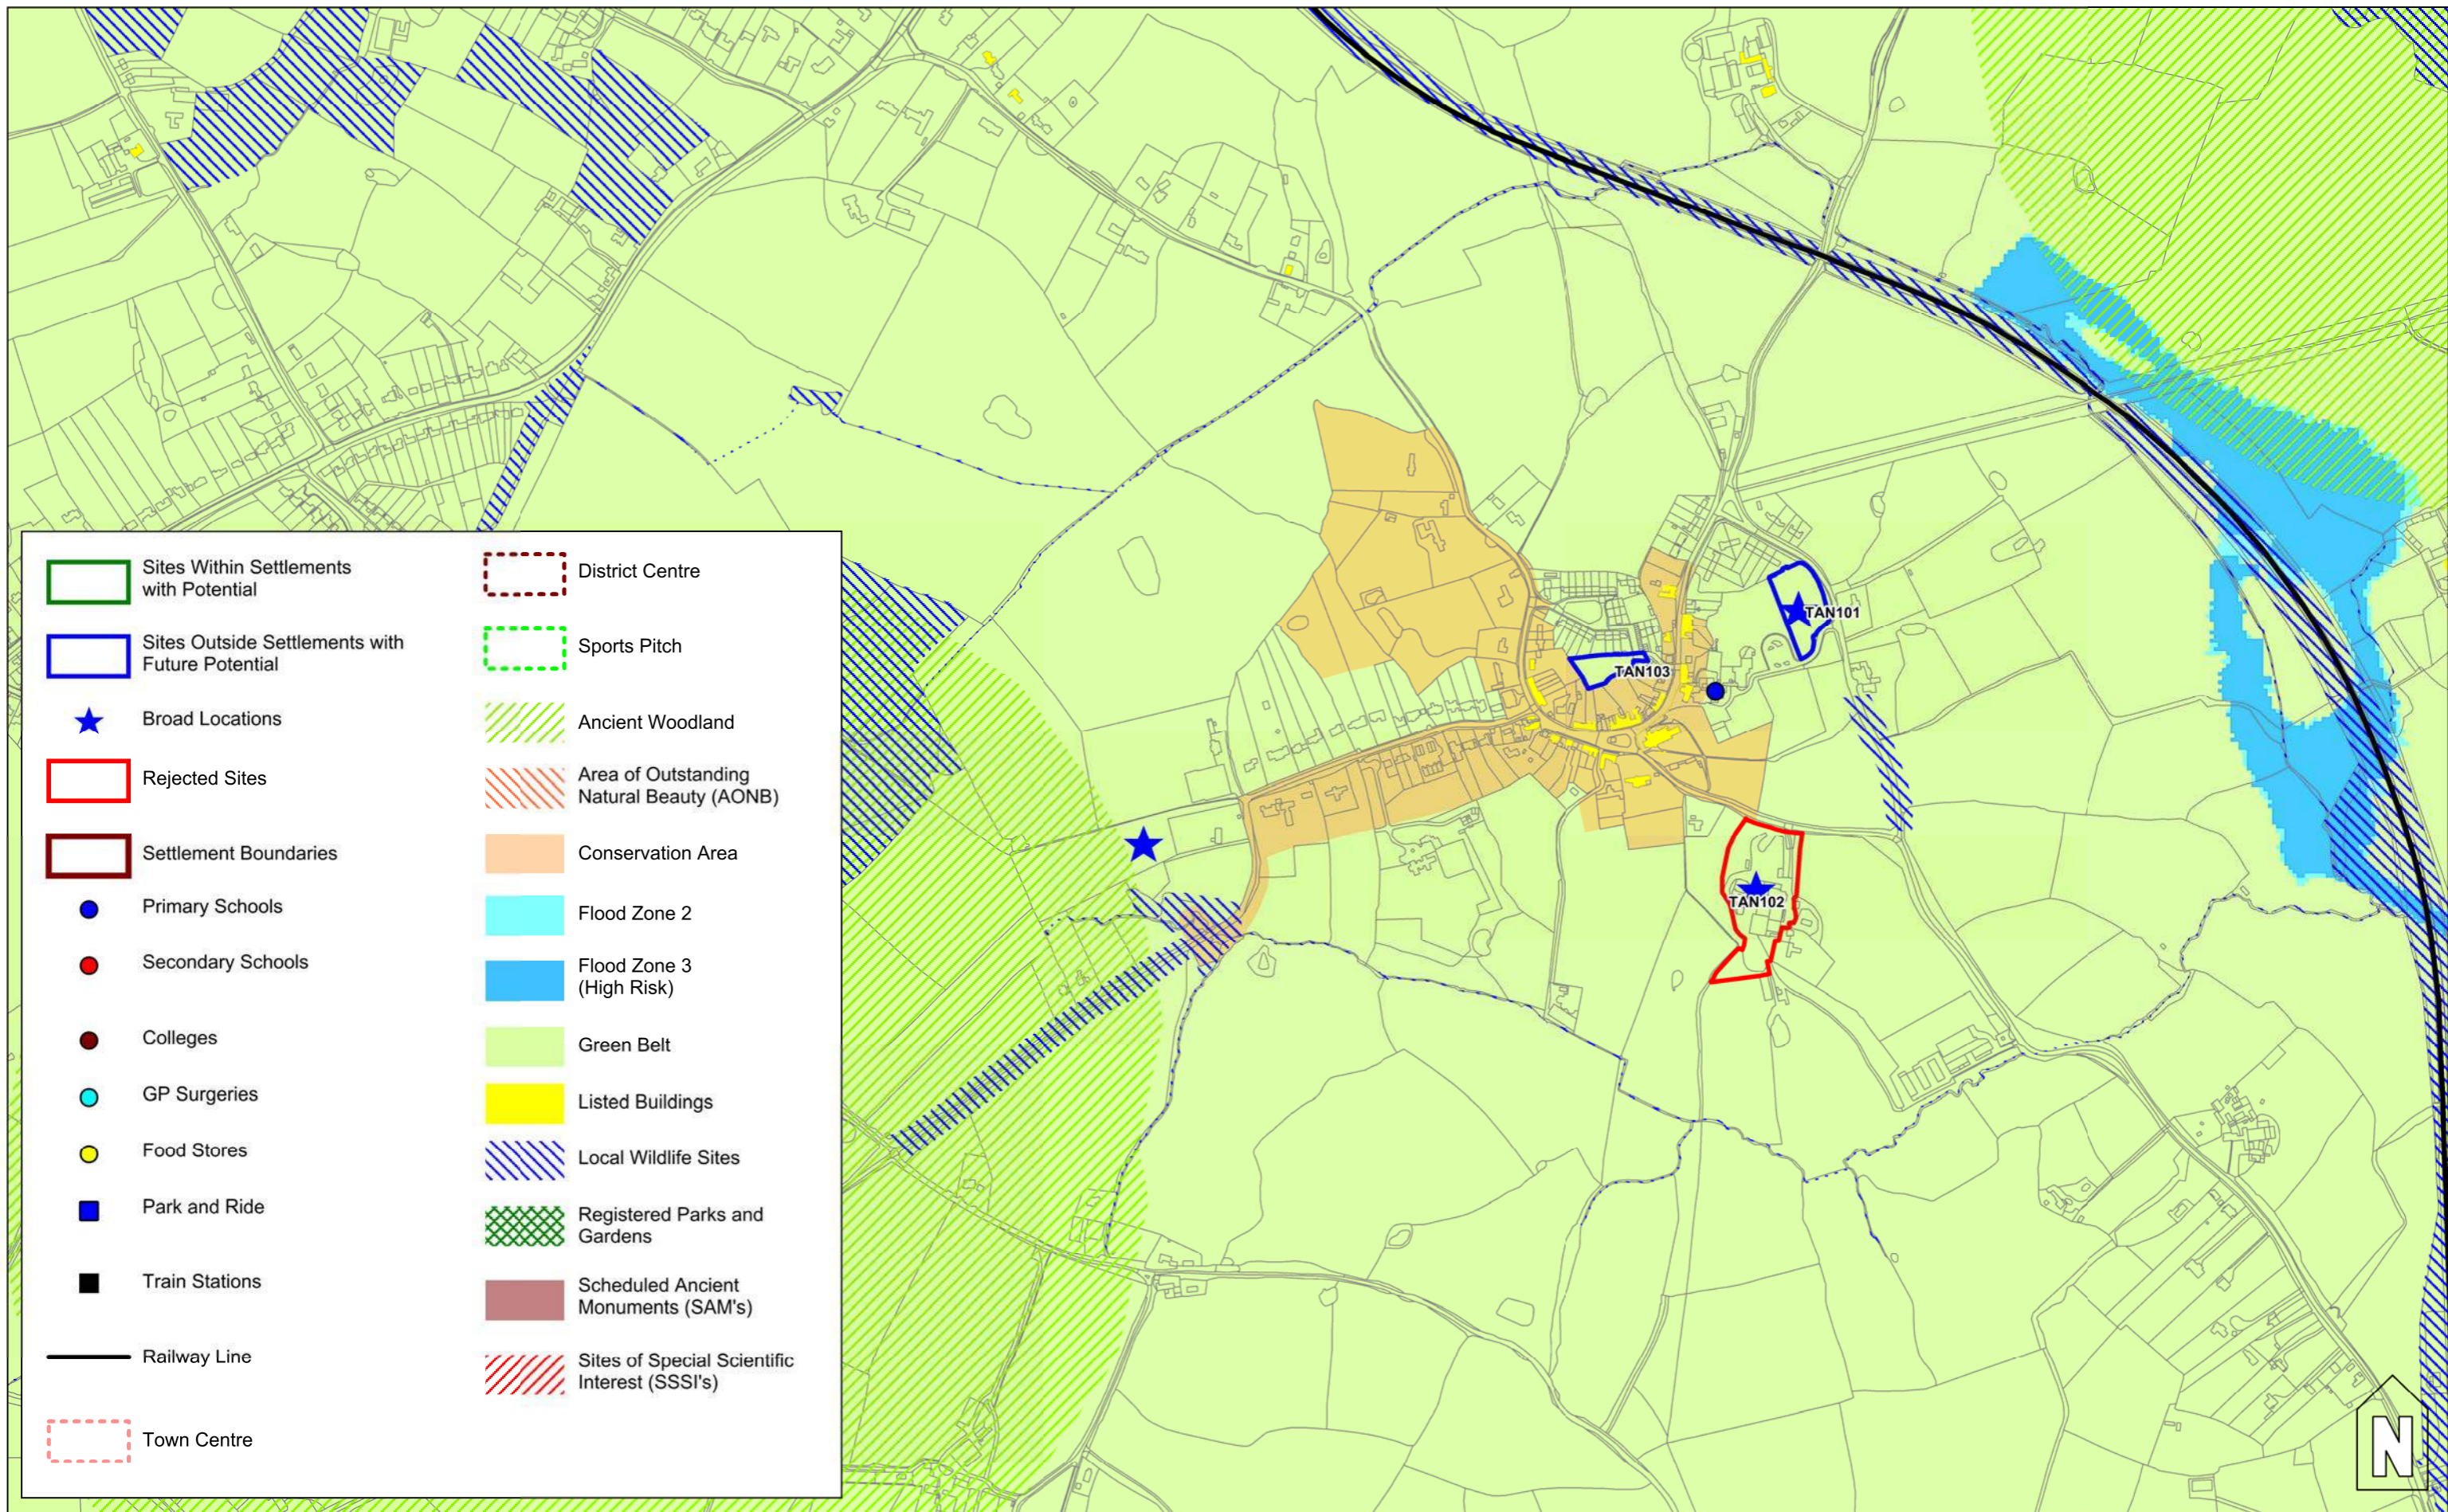

Tanworth-in-Arden

1:10,000 @ A3