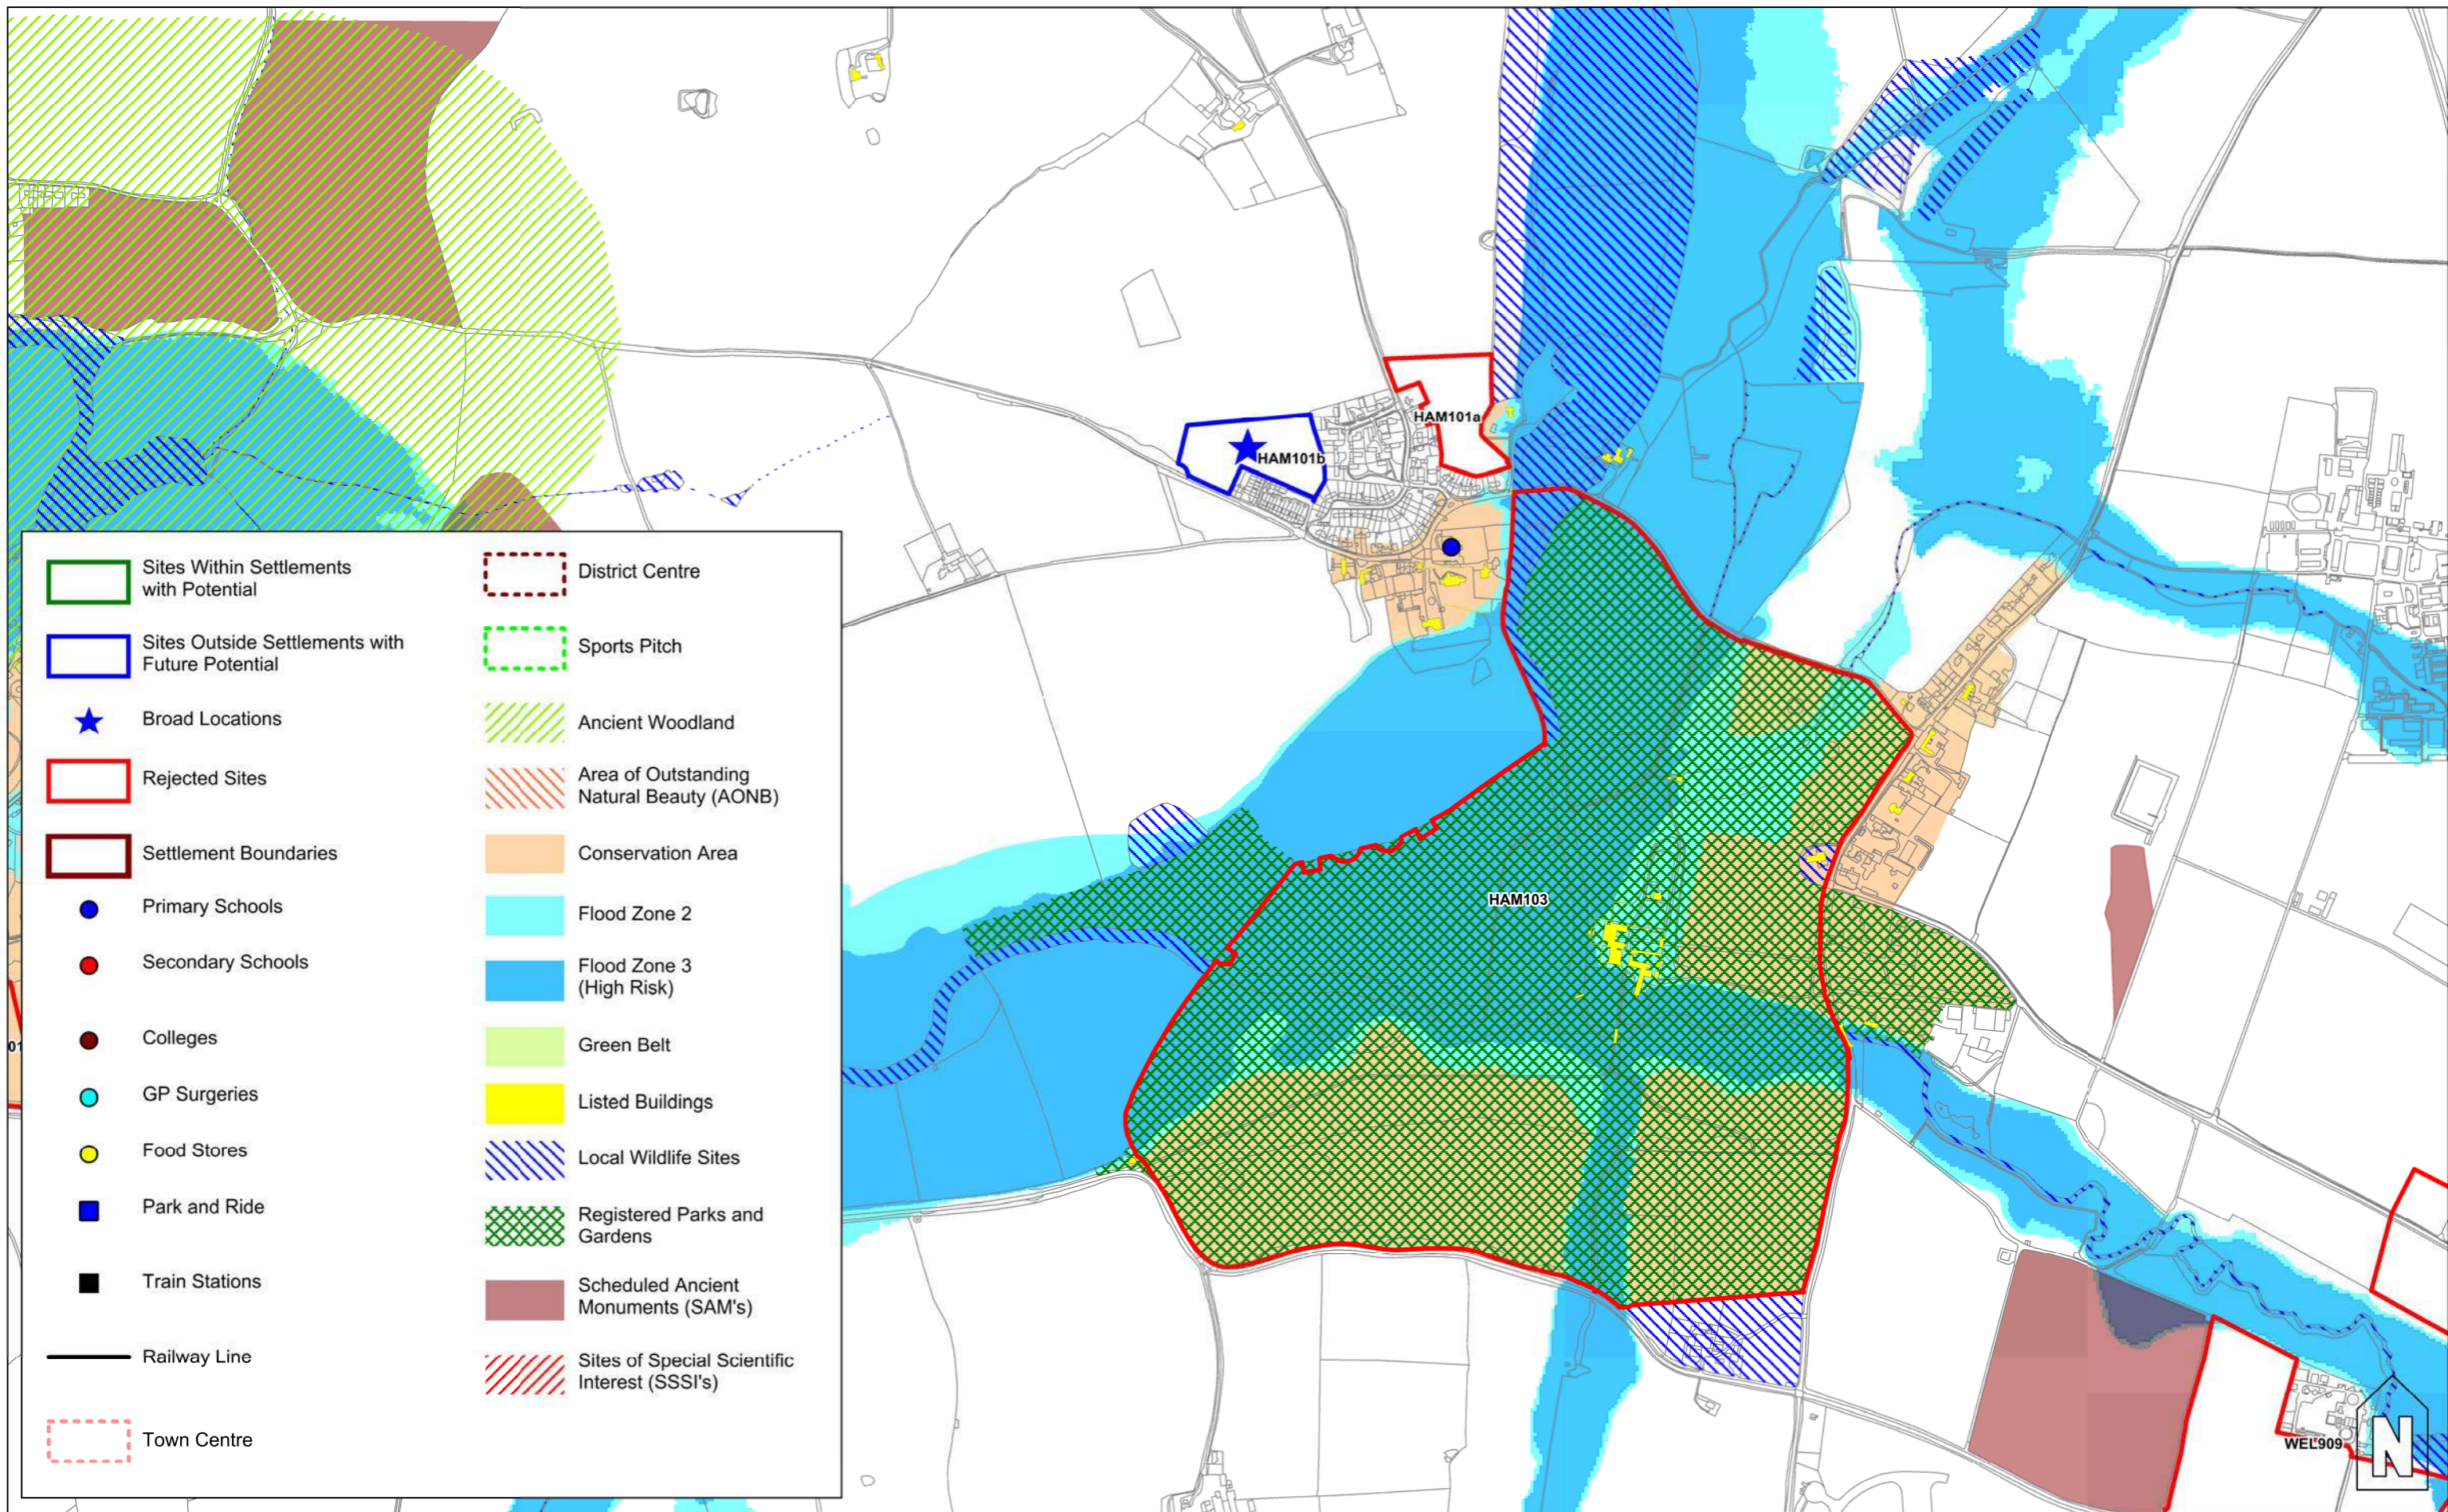

Hampton Lucy

1:10,000 @ A3

Reproduced from/based upon Ordnance Survey material with the permission of Ordnance Survey on behalf of the Controller of Her Majesty's Stationery Office © Crown copyright. Unauthorised reproduction infringes Crown copyright and may lead to prosecution or civil proceedings. © Stratford-on-Avon District Council. 100024287. 2012