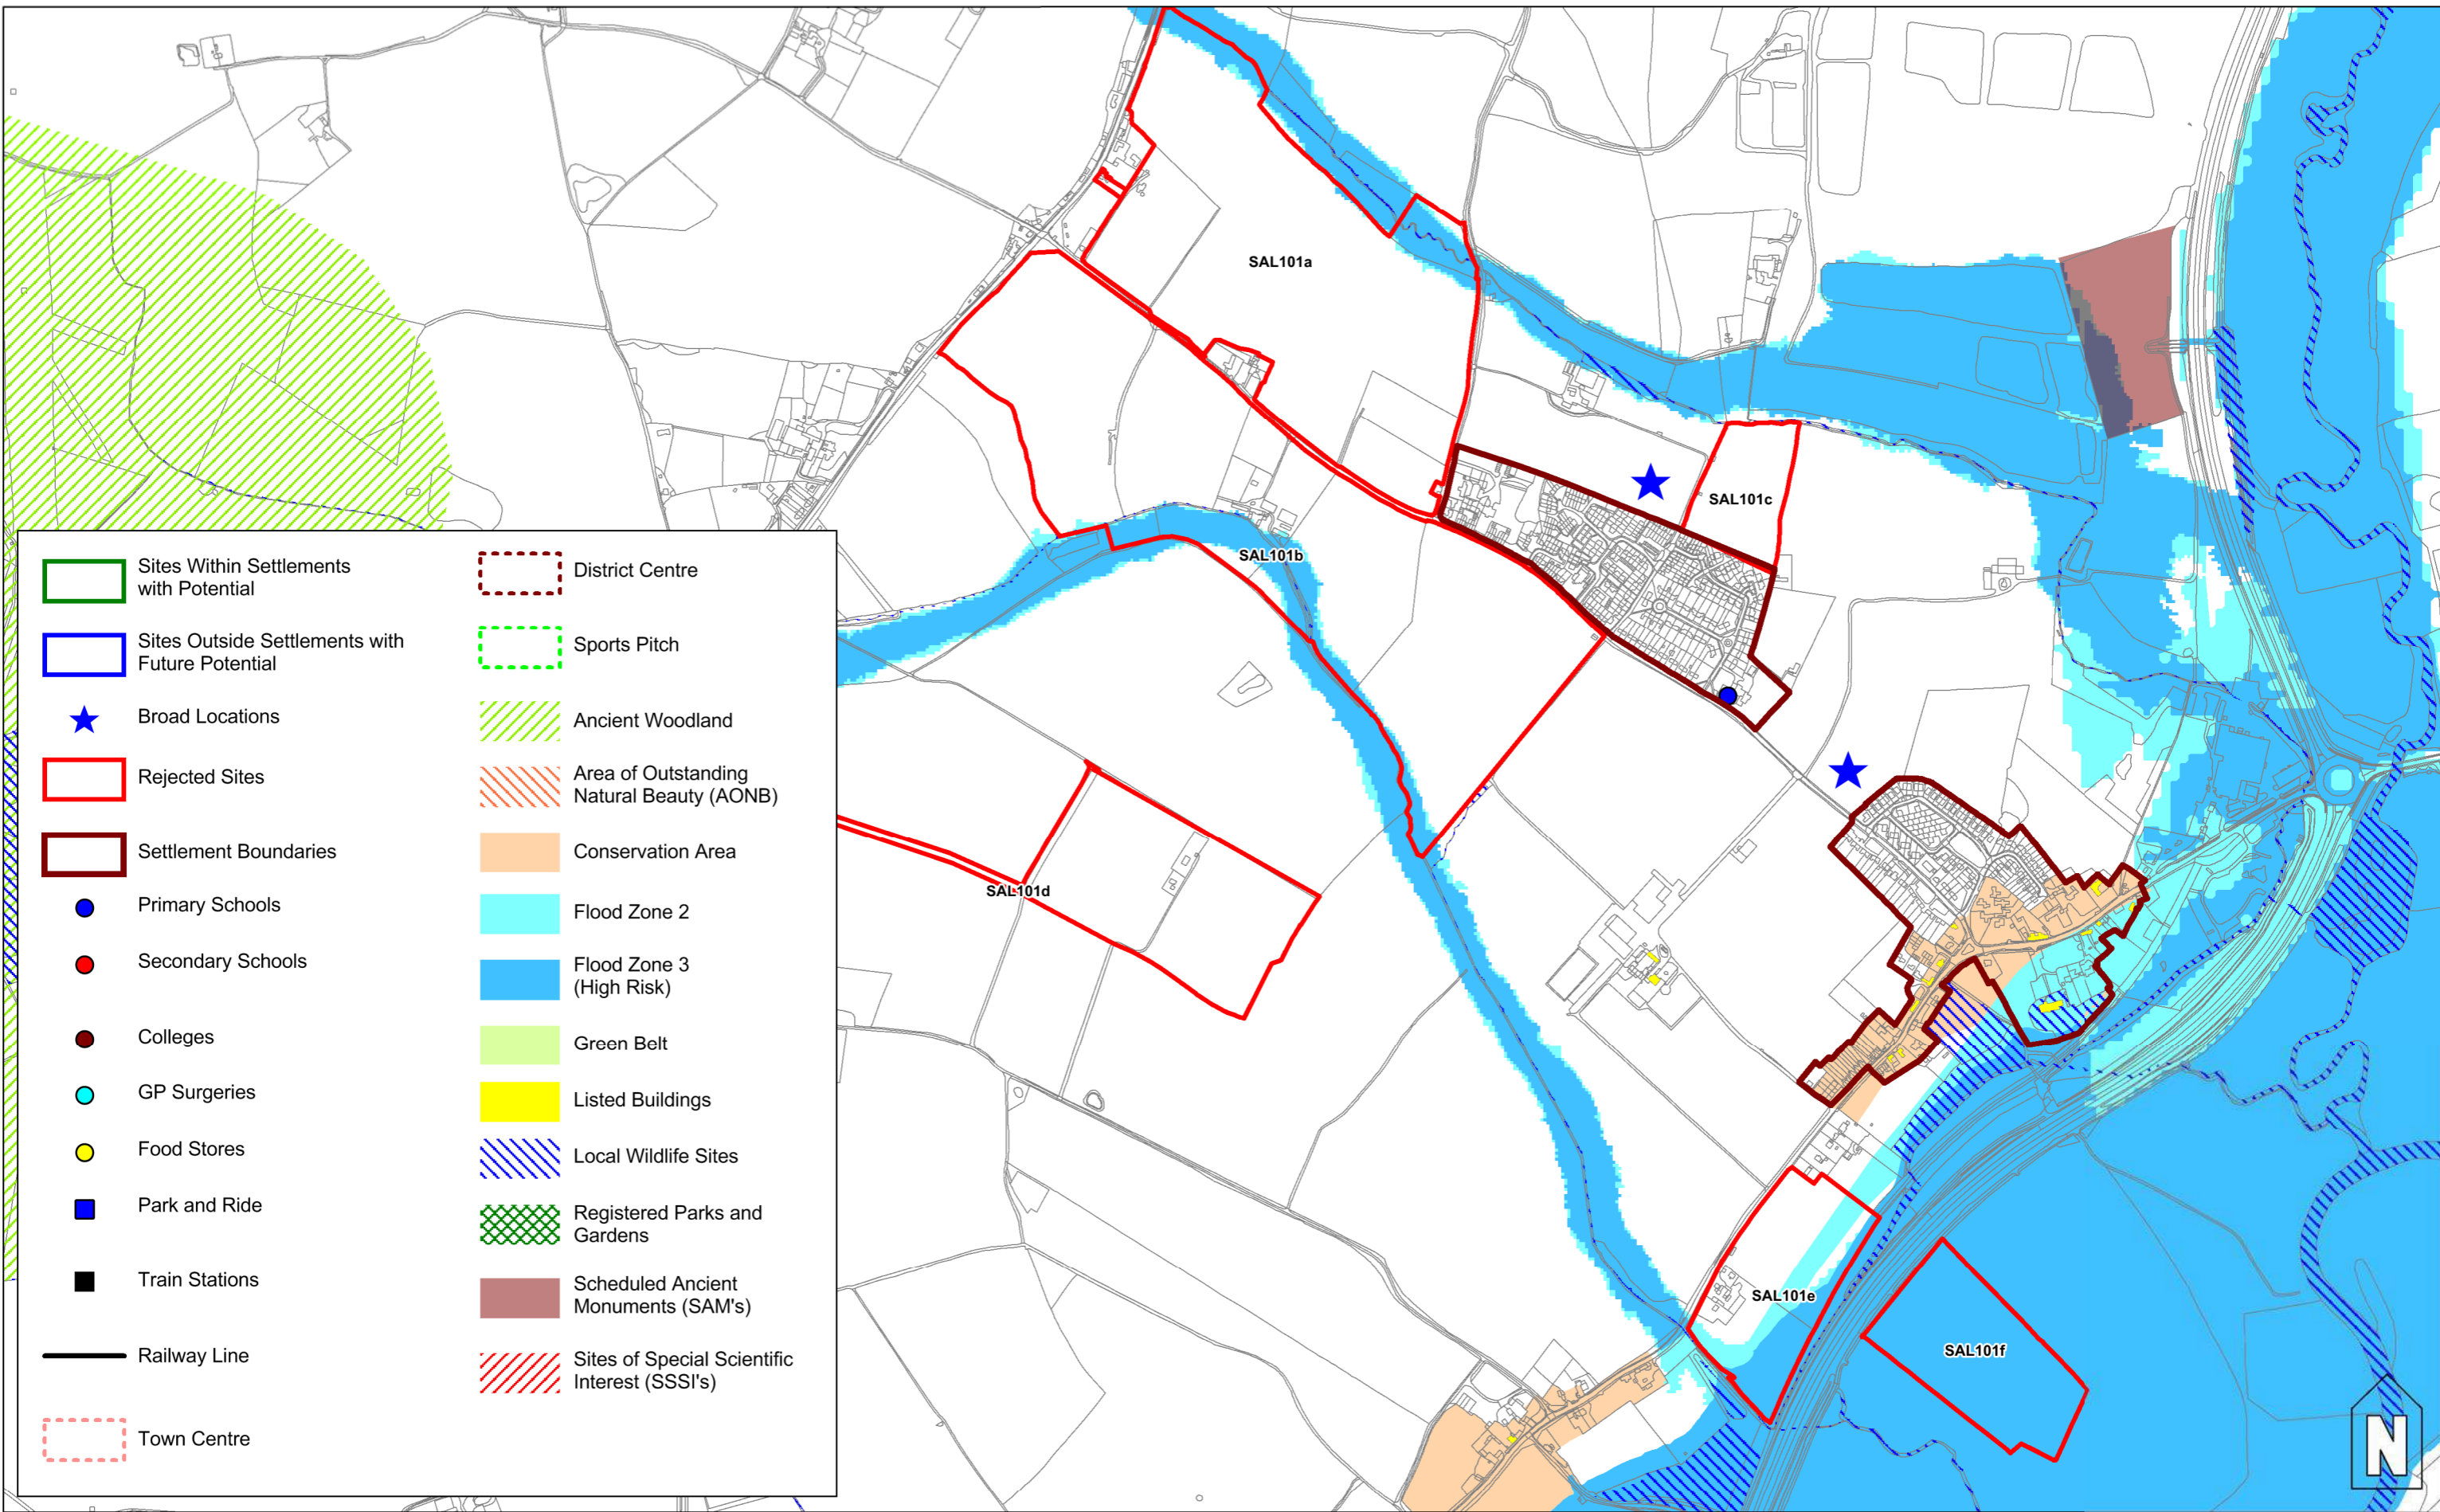

Salford Priors

1:10,000 @ A3

Reproduced from/based upon Ordnance Survey material with the permission of Ordnance Survey on behalf of the Controller of Her Majesty's Stationery Office © Crown copyright. Unauthorised reproduction infringes Crown copyright and may lead to prosecution or civil proceedings. © Stratford-on-Avon District Council. 100024287. 2012