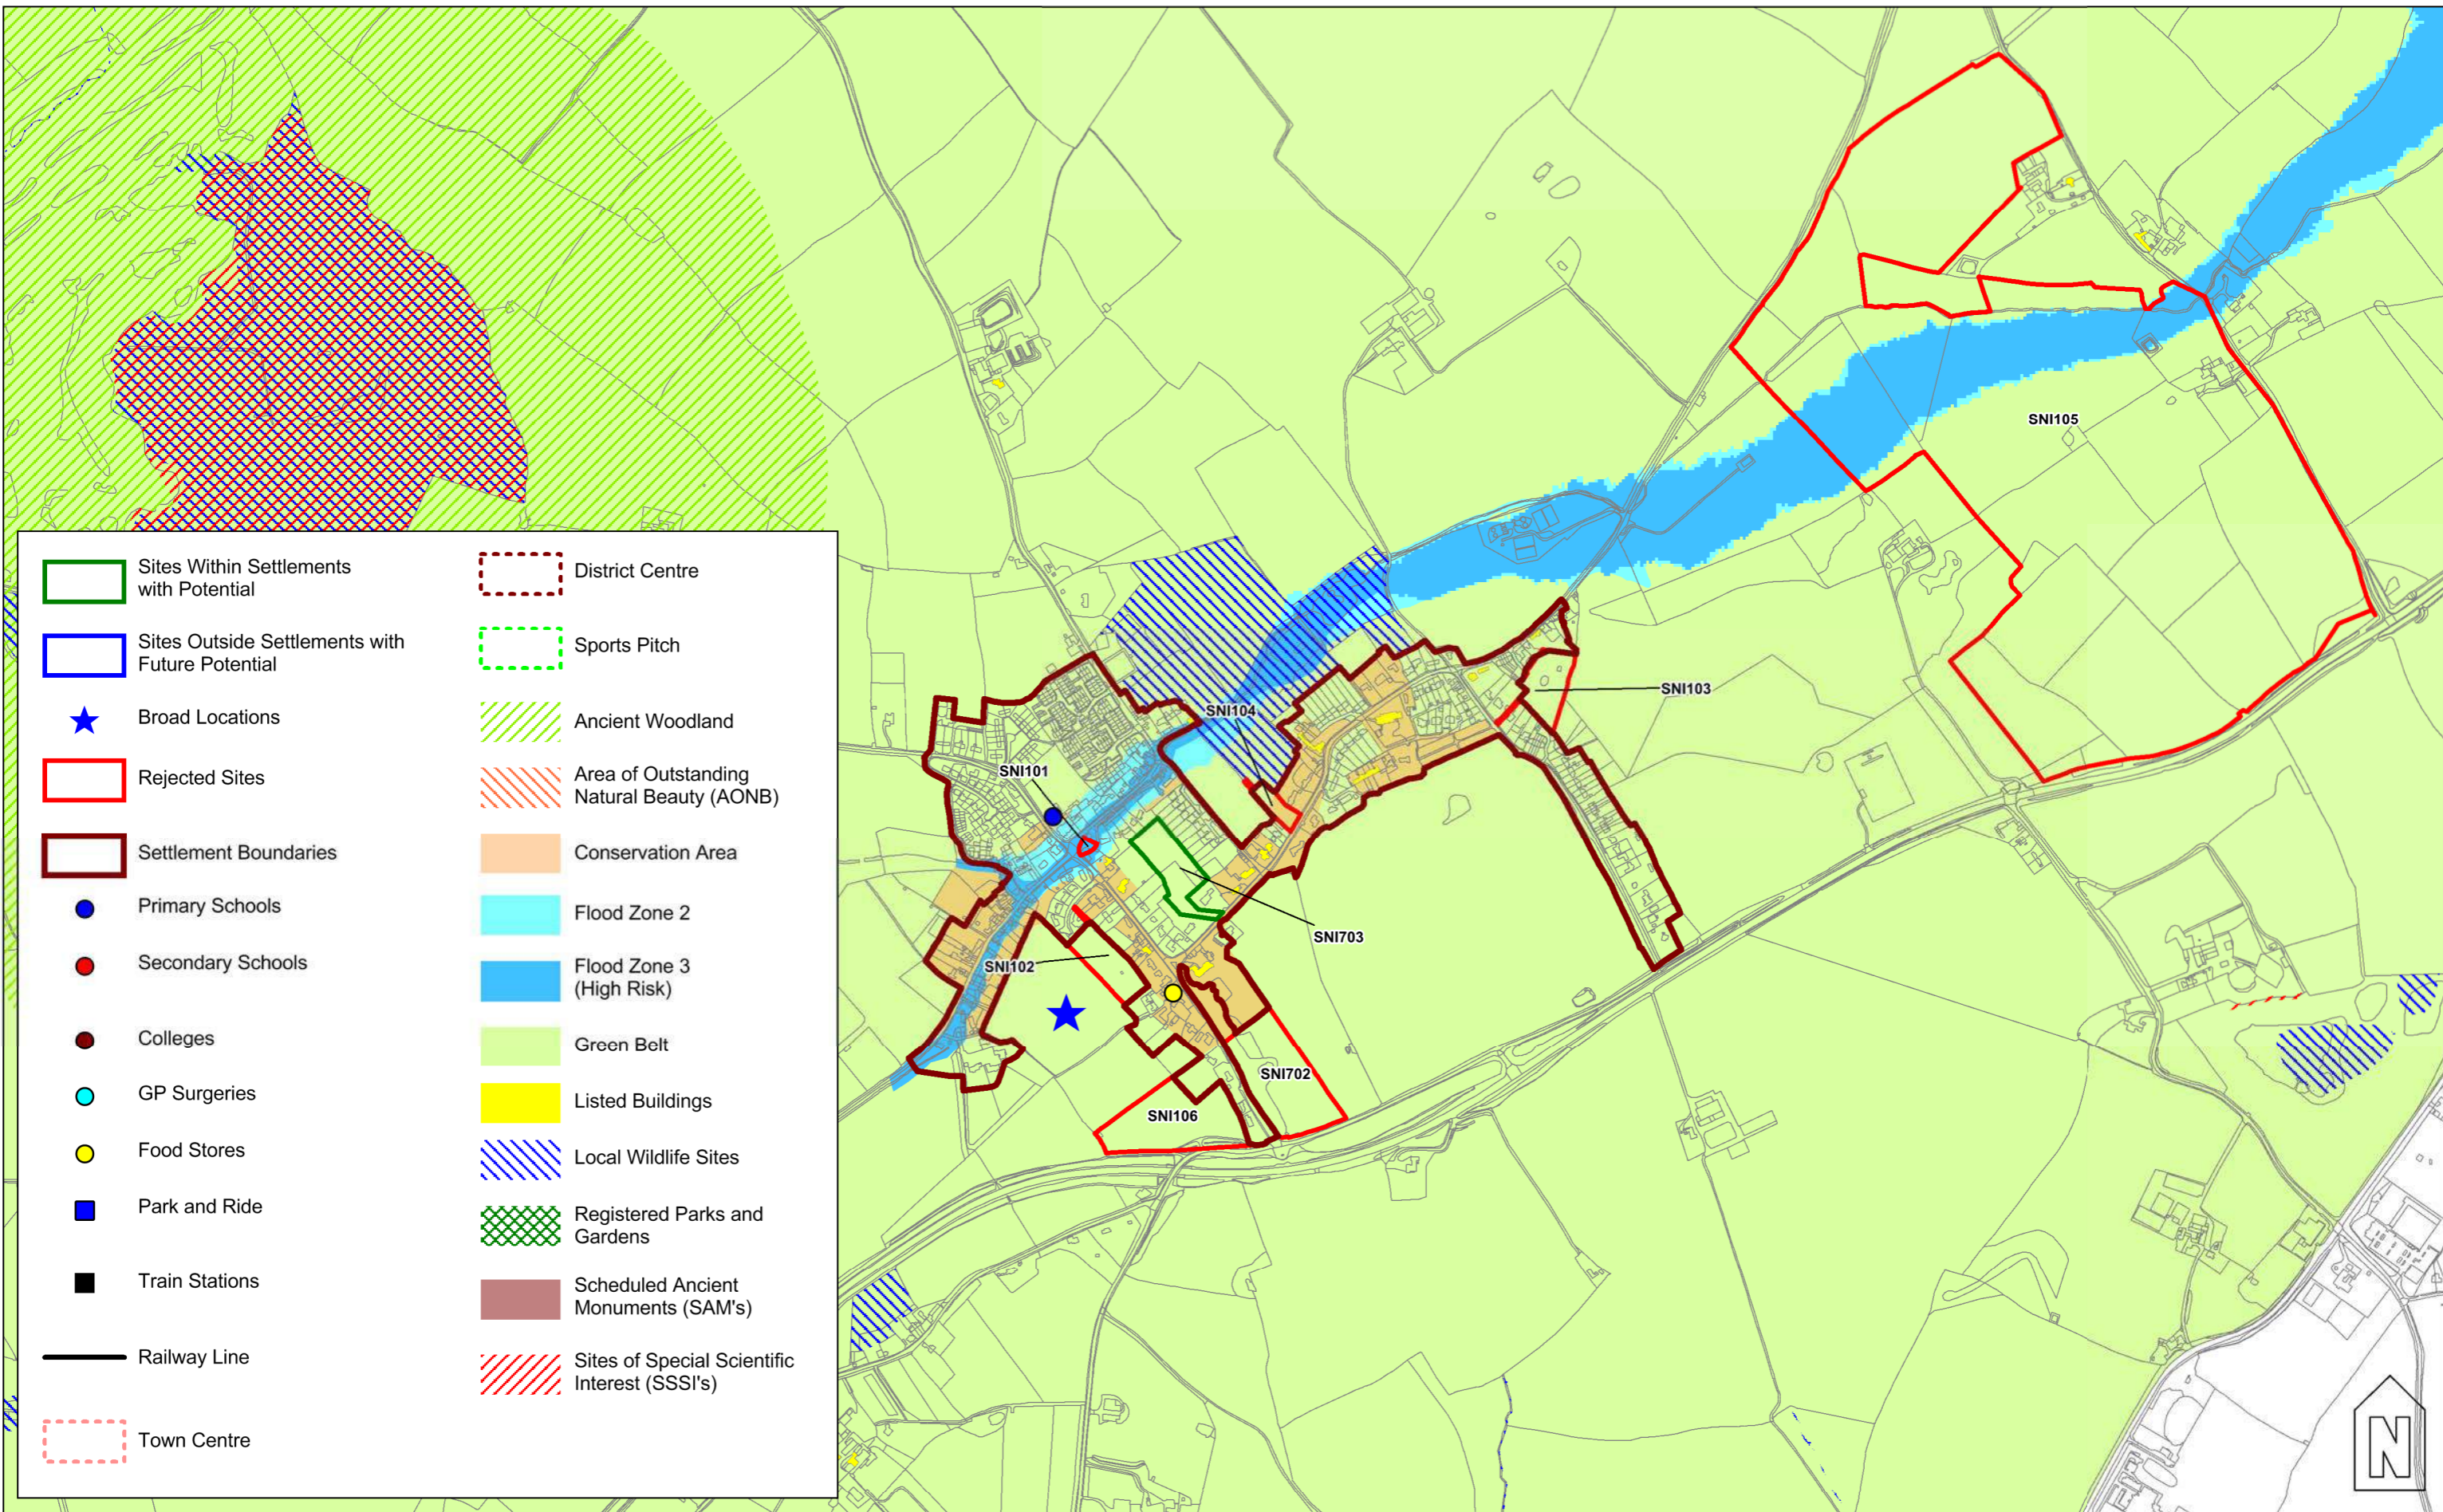

Snitterfield

1:10,000 @ A3

Reproduced from/based upon Ordnance Survey material with the permission of Ordnance Survey on behalf of the Controller of Her Majesty's Stationery Office © Crown copyright. Unauthorised reproduction infringes Crown copyright and may lead to prosecution or civil proceedings. © Stratford-on-Avon District Council. 100024287. 2012