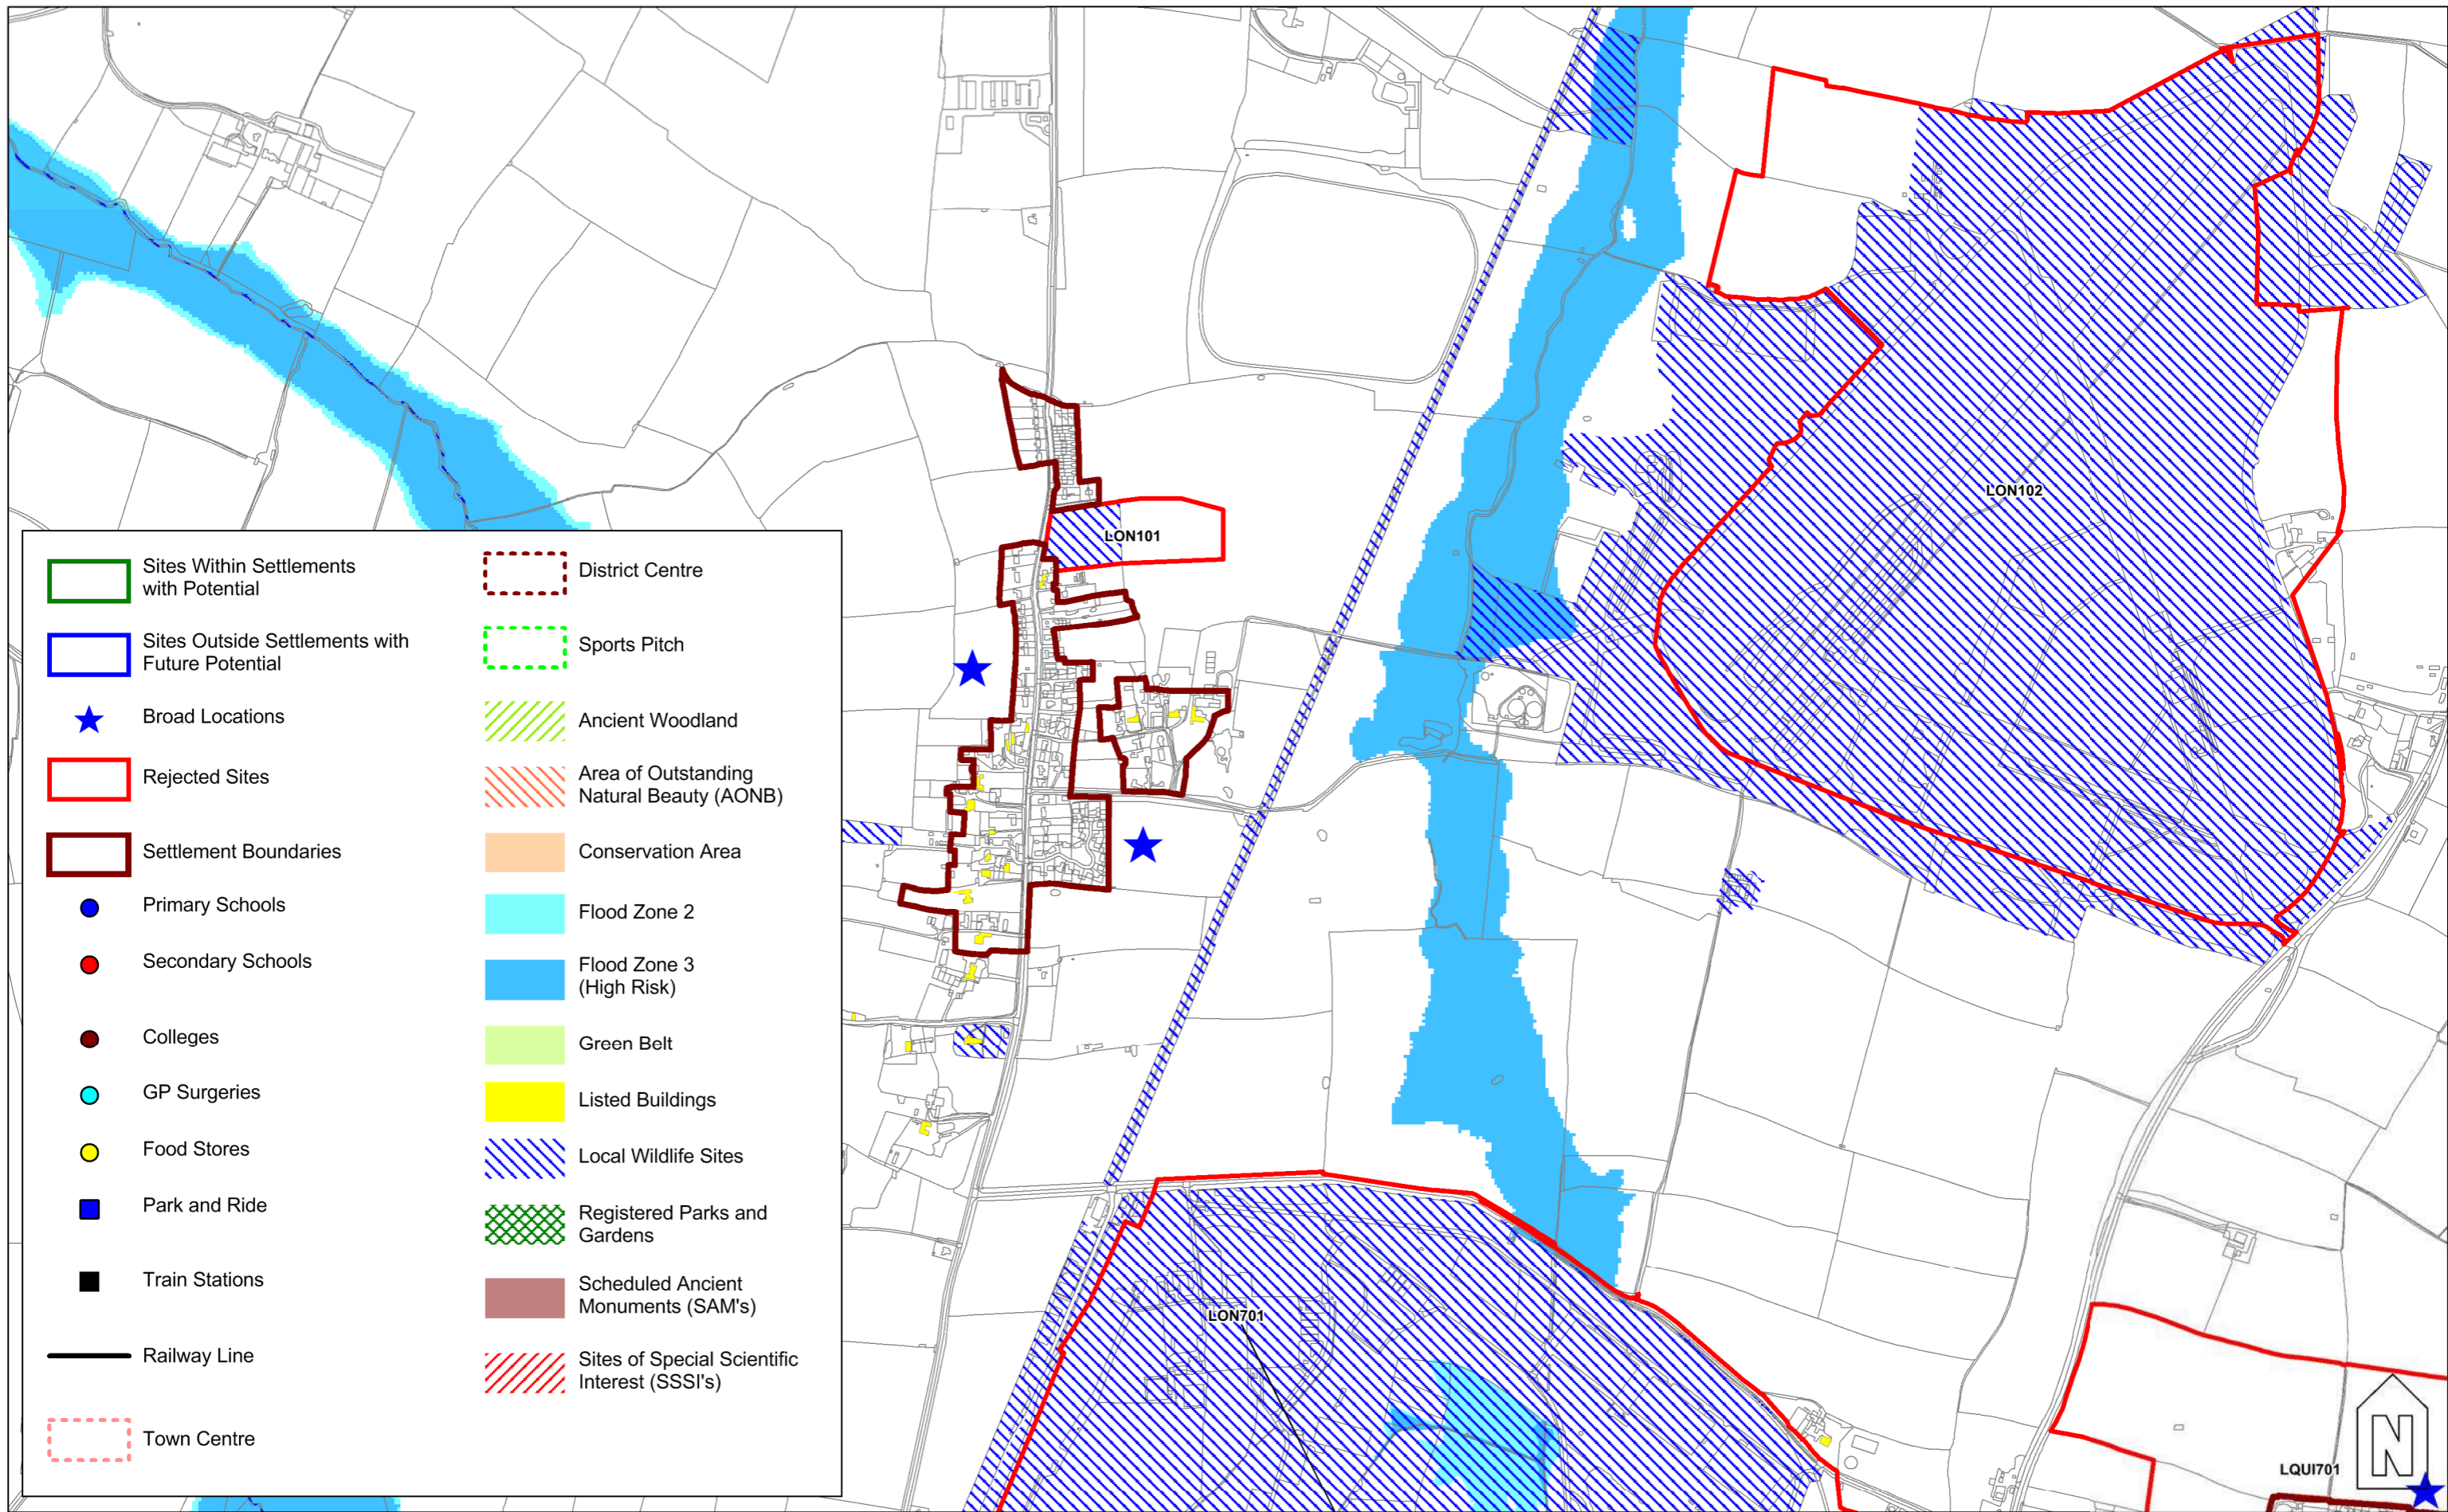

Long Marston

1:10,000 @ A3