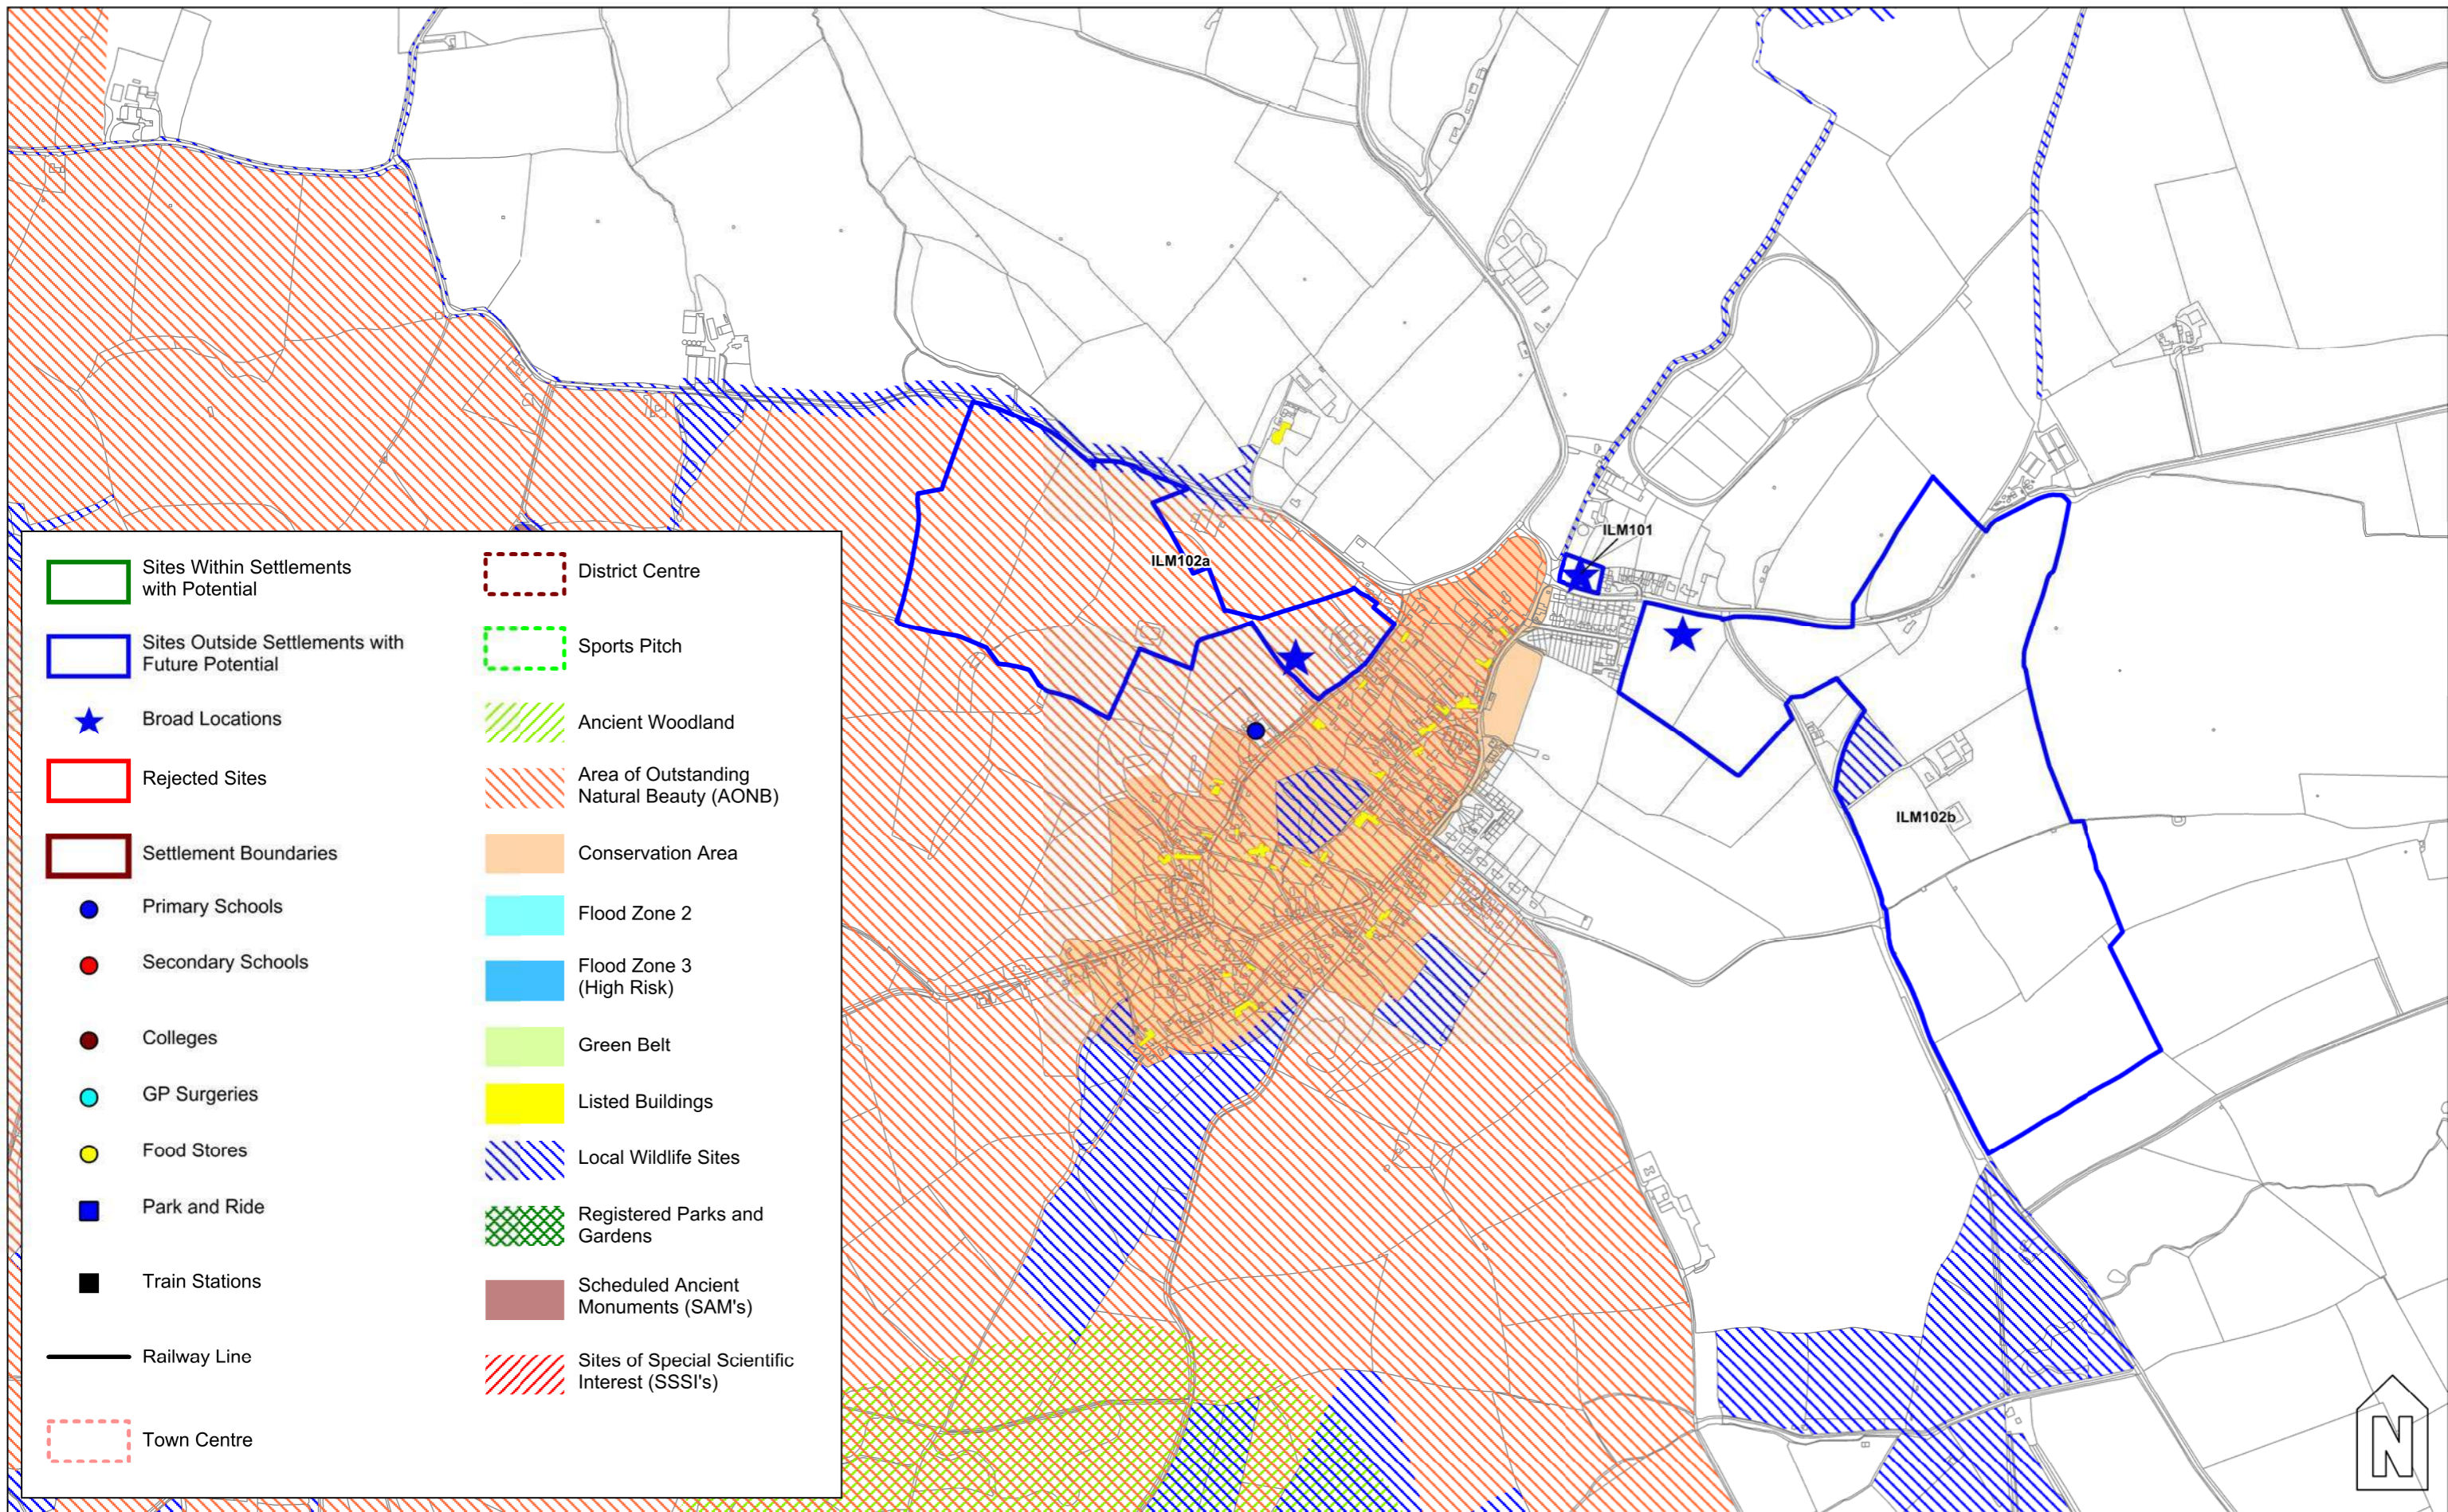

Ilmington

1:10,000 @ A3

Reproduced from/based upon Ordnance Survey material with the permission of Ordnance Survey on behalf of the Controller of Her Majesty's Stationery Office © Crown copyright. Unauthorised reproduction infringes Crown copyright and may lead to prosecution or civil proceedings. © Stratford-on-Avon District Council. 100024287. 2012